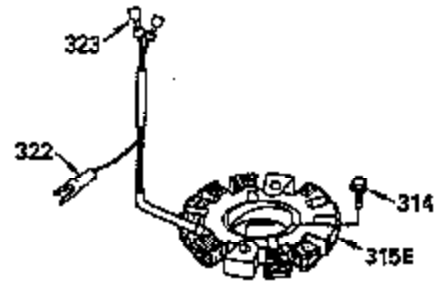

ILLUSTRATION SHOWS TYPICAL PARTS ONLY. ORDER BY PART NUMBER. PARTS NOT LISTED ARE SUPPLIED BY OEM.

OPTIONAL ELECTRIC STARTER MOTOR

OPTIONAL SPARK ARRESTOR

OPTIONAL DEBRIS SCREEN

Ref #	Part Number	Qty	Description
16	35520		Governor Lever
17	29916		Governor Lever Clamp
18	650548		Screw, 8-32 x 5/16"
19	35521		Extension Spring
28	30322		Lock Nut, 10-32
35	29826		Screw, 10-32 x 3/4"
36	29918		Lock Washer
37	29216		Lock Nut, 10-32
38	29642		Retaining Ring
60	35316		Blower Housing Extension
62	650760		Screw, 8-32 x 3/8"
63	28545		Grommet
64	30063		Screw, Torx T-30, 1/4-20"
65	650128		Screw, 10-24 1/2"
66	30063		Screw, Torx T-30, 1/4-20"
68	33356		Ground Terminal
131	30063		Screw, Torx T-30, 1/4-20 x 1/2"
172	28425		Valve Cover
173	35350		Breather Tube
174	650128		Screw, 10-24 x 1/2"
182	650517		Screw, 1/4-20 x 27/32"
186	35522		Governor Link
202	33802		Compression Spring
207	35525		Throttle Link
209A	650902		Screw, 10-32 x 7/16"
210	27793		Conduit Clip
211	28942		Screw, 10-32 x 3/8"
216	35516		R.P.M. Adjusting Lever
239A	34912		* Air Cleaner Gasket To Blower Housing
243	650875		Screw, 10-32 x 5-1/4"
325	27275		Wire Clip
327	34113		Starter Plug
361	30063		Screw, TorxT-30, 1/4-20 x 1/2"
370B	34387		Instruction Decal
380	632469		Carburetor (Incl. 184)

ILLUSTRATION SHOWS TYPICAL PARTS ONLY. ORDER BY PART NUMBER. PARTS NOT LISTED ARE SUPPLIED BY OEM.

Ref #	Part Number	Qty	Description
64	30063		Screw, Torx T-30, 1/4-20"
131	30063		Screw, Torx T-30, 1/4-20 x 1/2"
239A	34912		* Air Cleaner Gasket To Blower Housing
243	650875		Screw, 10-32 x 5-1/4"
314	650873		Screw, 1/4-20 x 3/4"
315	611113		Alternator Coil (3Amp D.C.) (Incl.321 ,322&323)
321	611161		Diode
322	610921		Connector Body
323	610922		Terminal
325	27275		Wire Clip