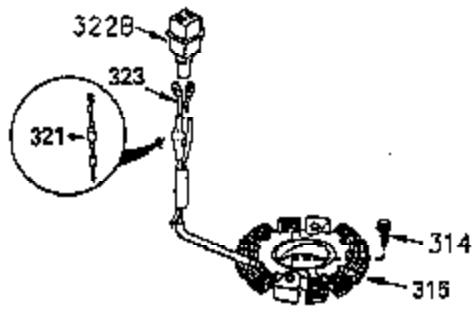

ILLUSTRATION SHOWS TYPICAL PARTS ONLY. ORDER BY PART NUMBER. PARTS NOT LISTED ARE SUPPLIED BY OEM.

OPTIONAL ELECTRIC STARTER MOTOR

OPTIONAL SPARK ARRESTOR

OPTIONAL DEBRIS SCREEN

Ref #	Part Number	Qty	Description
16	35520		Governor Lever
17	29916		Governor Lever Clamp
18	650548		Screw, 8-32 x 5/16"
19	35521		Extension Spring
28	30322		Lock Nut, 10-32
35	29826		Screw, 10-32 x 3/4"
36	29918		Lock Washer
37	29216		Lock Nut, 10-32
38	29642		Retaining Ring
60	35316		Blower Housing Extension
62	650760		Screw, 8-32 x 3/8"
63	28545		Grommet
64	30063		Screw, Torx T-30, 1/4-20"
65	650128		Screw, 10-24 1/2"
66	30063		Screw, Torx T-30, 1/4-20"
68	33356		Ground Terminal
131	30063		Screw, Torx T-30, 1/4-20 x 1/2"
172	28425		Valve Cover
173	35350		Breather Tube
174	650128		Screw, 10-24 x 1/2"
182	650517		Screw, 1/4-20 x 27/32"
186	35522		Governor Link
202	33802		Compression Spring
207	35525		Throttle Link
209A	650902		Screw, 10-32 x 7/16"
210	27793		Conduit Clip
211	28942		Screw, 10-32 x 3/8"
216	35516		R.P.M. Adjusting Lever
239A	34912		* Air Cleaner Gasket To Blower Housing
243	650875		Screw, 10-32 x 5-1/4"
325	27275		Wire Clip
327	34113		Starter Plug
361	30063		Screw, TorxT-30, 1/4-20 x 1/2"
370B	34387		Instruction Decal
380	632469		Carburetor (Incl. 184)

ILLUSTRATION SHOWS TYPICAL PARTS ONLY. ORDER BY PART NUMBER. PARTS NOT LISTED ARE SUPPLIED BY OEM.

Ref #	Part Number	Qty	Description
64	30063		Screw, Torx T-30, 1/4-20"
131	30063		Screw, Torx T-30, 1/4-20 x 1/2"
239A	34912		* Air Cleaner Gasket To Blower Housing
243	650875		Screw, 10-32 x 5-1/4"
314	650873		Screw, 1/4-20 x 3/4"
315	611113		Alternator Coil (3Amp D.C.) (Incl.321 ,322&323)
321	611161		Diode
322	610921		Connector Body
323	610922		Terminal
325	27275		Wire Clip