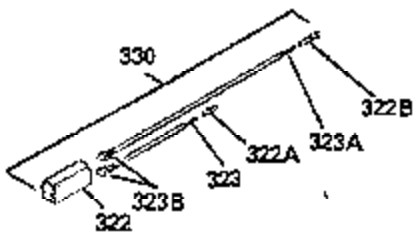

ILLUSTRATION SHOWS TYPICAL PARTS ONLY. ORDER BY PART NUMBER. PARTS NOT LISTED ARE SUPPLIED BY OEM.

OPTIONAL ELECTRIC STARTER MOTOR

OPTIONAL SPARK ARRESTOR

OPTIONAL DEBRIS SCREEN

Ref #	Part Number	Qty	Description
16	35520		Governor Lever
17	29916		Governor Lever Clamp
18	650548		Screw, 8-32 x 5/16"
19	35521		Extension Spring
28	30322		Lock Nut, 10-32
35	29826		Screw, 10-32 x 3/4"
36	29918		Lock Washer
37	29216		Lock Nut, 10-32
38	29642		Retaining Ring
60	35316		Blower Housing Extension
62	650760		Screw, 8-32 x 3/8"
63	28545		Grommet
64	30063		Screw, Torx T-30, 1/4-20"
65	650128		Screw, 10-24 1/2"
66	30063		Screw, Torx T-30, 1/4-20"
68	33356		Ground Terminal
131	30063		Screw, Torx T-30, 1/4-20 x 1/2"
172	28425		Valve Cover
173	35350		Breather Tube
174	650128		Screw, 10-24 x 1/2"
182	650517		Screw, 1/4-20 x 27/32"
186	35522		Governor Link
202	33802		Compression Spring
207	35525		Throttle Link
209A	650902		Screw, 10-32 x 7/16"
210	27793		Conduit Clip
211	28942		Screw, 10-32 x 3/8"
216	35516		R.P.M. Adjusting Lever
239A	34912		* Air Cleaner Gasket To Blower Housing
243	650875		Screw, 10-32 x 5-1/4"
325	27275		Wire Clip
327	34113		Starter Plug
361	30063		Screw, TorxT-30, 1/4-20 x 1/2"
370B	34387		Instruction Decal
380	632469		Carburetor (Incl. 184)

ILLUSTRATION SHOWS TYPICAL PARTS ONLY. ORDER BY PART NUMBER. PARTS NOT LISTED ARE SUPPLIED BY OEM.

Ref #	Part Number	Qty	Description
64	30063		Screw, Torx T-30, 1/4-20"
131	30063		Screw, Torx T-30, 1/4-20 x 1/2"
239A	34912		* Air Cleaner Gasket To Blower Housing
243	650875		Screw, 10-32 x 5-1/4"
314	650873		Screw, 1/4-20 x 3/4"
315	611113		Alternator Coil (3Amp D.C.) (Incl.321 ,322&323)
321	611161		Diode
322	610921		Connector Body
323	610922		Terminal
325	27275		Wire Clip