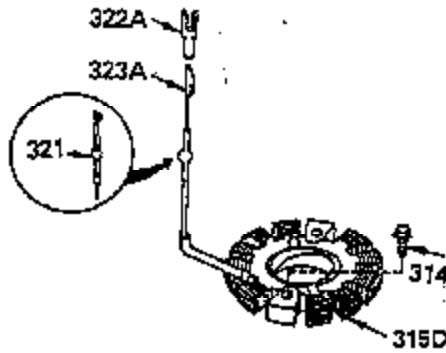

ILLUSTRATION SHOWS TYPICAL PARTS ONLY. ORDER BY PART NUMBER. PARTS NOT LISTED ARE SUPPLIED BY OEM.

OPTIONAL ELECTRIC STARTER MOTOR

OPTIONAL SPARK ARRESTOR

OPTIONAL DEBRIS SCREEN

Ref #	Part Number	Qty	Description
16	35520		Governor Lever
17	29916		Governor Lever Clamp
18	650548		Screw, 8-32 x 5/16"
19	35521		Extension Spring
28	30322		Lock Nut, 10-32
35	29826		Screw, 10-32 x 3/4"
36	29918		Lock Washer
37	29216		Lock Nut, 10-32
38	29642		Retaining Ring
60	35316		Blower Housing Extension
62	650760		Screw, 8-32 x 3/8"
63	28545		Grommet
64	30063		Screw, Torx T-30, 1/4-20"
65	650128		Screw, 10-24 1/2"
66	30063		Screw, Torx T-30, 1/4-20"
68	33356		Ground Terminal
131	30063		Screw, Torx T-30, 1/4-20 x 1/2"
172	28425		Valve Cover
173	35350		Breather Tube
174	650128		Screw, 10-24 x 1/2"
182	650517		Screw, 1/4-20 x 27/32"
186	35522		Governor Link
202	33802		Compression Spring
207	35525		Throttle Link
209A	650902		Screw, 10-32 x 7/16"
210	27793		Conduit Clip
211	28942		Screw, 10-32 x 3/8"
216	35516		R.P.M. Adjusting Lever
239A	34912		* Air Cleaner Gasket To Blower Housing
243	650875		Screw, 10-32 x 5-1/4"
325	27275		Wire Clip
327	34113		Starter Plug
361	30063		Screw, TorxT-30, 1/4-20 x 1/2"
370B	34387		Instruction Decal
380	632469		Carburetor (Incl. 184)

ILLUSTRATION SHOWS TYPICAL PARTS ONLY. ORDER BY PART NUMBER. PARTS NOT LISTED ARE SUPPLIED BY OEM.

Ref #	Part Number	Qty	Description
64	30063		Screw, Torx T-30, 1/4-20"
131	30063		Screw, Torx T-30, 1/4-20 x 1/2"
239A	34912		* Air Cleaner Gasket To Blower Housing
243	650875		Screw, 10-32 x 5-1/4"
314	650873		Screw, 1/4-20 x 3/4"
315	611113		Alternator Coil (3Amp D.C.) (Incl.321 ,322&323)
321	611161		Diode
322	610921		Connector Body
323	610922		Terminal
325	27275		Wire Clip