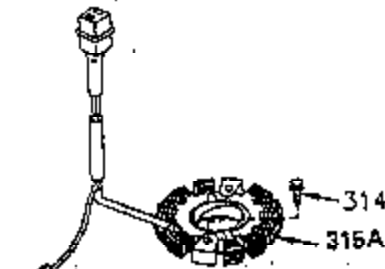

ILLUSTRATION SHOWS TYPICAL PARTS ONLY. ORDER BY PART NUMBER. PARTS NOT LISTED ARE SUPPLIED BY OEM.

OPTIONAL ELECTRIC STARTER MOTOR

OPTIONAL SPARK ARRESTOR

OPTIONAL DEBRIS SCREEN

Ref #	Part Number	Qty	Description
16	35520		Governor Lever
17	29916		Governor Lever Clamp
18	650548		Screw, 8-32 x 5/16"
19	35521		Extension Spring
28	30322		Lock Nut, 10-32
35	29826		Screw, 10-32 x 3/4"
36	29918		Lock Washer
37	29216		Lock Nut, 10-32
38	29642		Retaining Ring
60	35316		Blower Housing Extension
62	650760		Screw, 8-32 x 3/8"
63	28545		Grommet
64	30063		Screw, Torx T-30, 1/4-20"
65	650128		Screw, 10-24 1/2"
66	30063		Screw, Torx T-30, 1/4-20"
68	33356		Ground Terminal
131	30063		Screw, Torx T-30, 1/4-20 x 1/2"
172	28425		Valve Cover
173	35350		Breather Tube
174	650128		Screw, 10-24 x 1/2"
182	650517		Screw, 1/4-20 x 27/32"
186	35522		Governor Link
202	33802		Compression Spring
207	35525		Throttle Link
209A	650902		Screw, 10-32 x 7/16"
210	27793		Conduit Clip
211	28942		Screw, 10-32 x 3/8"
216	35516		R.P.M. Adjusting Lever
239A	34912		* Air Cleaner Gasket To Blower Housing
243	650875		Screw, 10-32 x 5-1/4"
325	27275		Wire Clip
327	34113		Starter Plug
361	30063		Screw, TorxT-30, 1/4-20 x 1/2"
370B	34387		Instruction Decal
380	632469		Carburetor (Incl. 184)

ILLUSTRATION SHOWS TYPICAL PARTS ONLY. ORDER BY PART NUMBER. PARTS NOT LISTED ARE SUPPLIED BY OEM.

Ref #	Part Number	Qty	Description
64	30063		Screw, Torx T-30, 1/4-20"
131	30063		Screw, Torx T-30, 1/4-20 x 1/2"
239A	34912		* Air Cleaner Gasket To Blower Housing
243	650875		Screw, 10-32 x 5-1/4"
314	650873		Screw, 1/4-20 x 3/4"
315	611113		Alternator Coil (3Amp D.C.) (Incl.321 ,322&323)
321	611161		Diode
322	610921		Connector Body
323	610922		Terminal
325	27275		Wire Clip