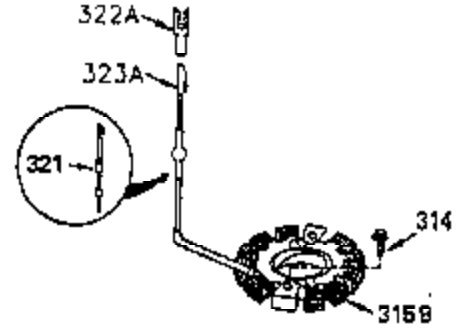

ILLUSTRATION SHOWS TYPICAL PARTS ONLY. ORDER BY PART NUMBER. PARTS NOT LISTED ARE SUPPLIED BY OEM.

OPTIONAL ELECTRIC STARTER MOTOR

OPTIONAL SPARK ARRESTOR

OPTIONAL DEBRIS SCREEN

Ref #	Part Number	Qty	Description
16	35520		Governor Lever
17	29916		Governor Lever Clamp
18	650548		Screw, 8-32 x 5/16"
19	35521		Extension Spring
28	30322		Lock Nut, 10-32
35	29826		Screw, 10-32 x 3/4"
36	29918		Lock Washer
37	29216		Lock Nut, 10-32
38	29642		Retaining Ring
60	35316		Blower Housing Extension
62	650760		Screw, 8-32 x 3/8"
63	28545		Grommet
64	30063		Screw, Torx T-30, 1/4-20"
65	650128		Screw, 10-24 1/2"
66	30063		Screw, Torx T-30, 1/4-20"
68	33356		Ground Terminal
131	30063		Screw, Torx T-30, 1/4-20 x 1/2"
172	28425		Valve Cover
173	35350		Breather Tube
174	650128		Screw, 10-24 x 1/2"
182	650517		Screw, 1/4-20 x 27/32"
186	35522		Governor Link
202	33802		Compression Spring
207	35525		Throttle Link
209A	650902		Screw, 10-32 x 7/16"
210	27793		Conduit Clip
211	28942		Screw, 10-32 x 3/8"
216	35516		R.P.M. Adjusting Lever
239A	34912		* Air Cleaner Gasket To Blower Housing
243	650875		Screw, 10-32 x 5-1/4"
325	27275		Wire Clip
327	34113		Starter Plug
361	30063		Screw, TorxT-30, 1/4-20 x 1/2"
370B	34387		Instruction Decal
380	632469		Carburetor (Incl. 184)

ILLUSTRATION SHOWS TYPICAL PARTS ONLY. ORDER BY PART NUMBER. PARTS NOT LISTED ARE SUPPLIED BY OEM.

Ref #	Part Number	Qty	Description
64	30063		Screw, Torx T-30, 1/4-20"
131	30063		Screw, Torx T-30, 1/4-20 x 1/2"
239A	34912		* Air Cleaner Gasket To Blower Housing
243	650875		Screw, 10-32 x 5-1/4"
314	650873		Screw, 1/4-20 x 3/4"
315	611113		Alternator Coil (3Amp D.C.) (Incl.321 ,322&323)
321	611161		Diode
322	610921		Connector Body
323	610922		Terminal
325	27275		Wire Clip