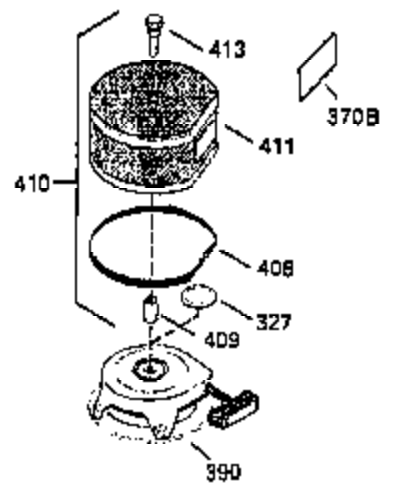

ILLUSTRATION SHOWS TYPICAL PARTS ONLY. ORDER BY PART NUMBER. PARTS NOT LISTED ARE SUPPLIED BY OEM.

OPTIONAL ELECTRIC STARTER MOTOR

OPTIONAL SPARK ARRESTOR

OPTIONAL DEBRIS SCREEN

Ref #	Part Number	Qty	Description
16	35520		Governor Lever
17	29916		Governor Lever Clamp
18	650548		Screw, 8-32 x 5/16"
19	35521		Extension Spring
28	30322		Lock Nut, 10-32
35	29826		Screw, 10-32 x 3/4"
36	29918		Lock Washer
37	29216		Lock Nut, 10-32
38	29642		Retaining Ring
60	35316		Blower Housing Extension
62	650760		Screw, 8-32 x 3/8"
63	28545		Grommet
64	30063		Screw, Torx T-30, 1/4-20"
65	650128		Screw, 10-24 1/2"
66	30063		Screw, Torx T-30, 1/4-20"
68	33356		Ground Terminal
131	30063		Screw, Torx T-30, 1/4-20 x 1/2"
172	28425		Valve Cover
173	35350		Breather Tube
174	650128		Screw, 10-24 x 1/2"
182	650517		Screw, 1/4-20 x 27/32"
186	35522		Governor Link
202	33802		Compression Spring
207	35525		Throttle Link
209A	650902		Screw, 10-32 x 7/16"
210	27793		Conduit Clip
211	28942		Screw, 10-32 x 3/8"
216	35516		R.P.M. Adjusting Lever
239A	34912		* Air Cleaner Gasket To Blower Housing
243	650875		Screw, 10-32 x 5-1/4"
325	27275		Wire Clip
327	34113		Starter Plug
361	30063		Screw, TorxT-30, 1/4-20 x 1/2"
370B	34387		Instruction Decal
380	632469		Carburetor (Incl. 184)