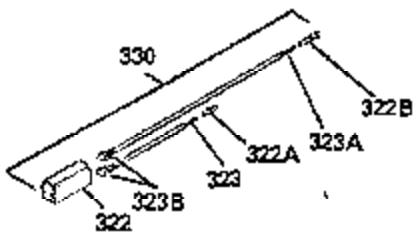

ILLUSTRATION SHOWS TYPICAL PARTS ONLY. ORDER BY PART NUMBER. PARTS NOT LISTED ARE SUPPLIED BY OEM.

Ref #	Part Number	Qty	Description
39	30322	1	Keps Nut & Washer
64	30063	1	Torx T-30 Hex Washer Hd. Sems 1/4-20 x 1/2
64	30063	1	Screw, Torx T-30 Hex Washer Hd. 10-24 x 1/2
243	650875	2	Screw, Fil. Hd. Sems, 10-32 x 5 1/4
246	35108	1	Air Cleaner Filter