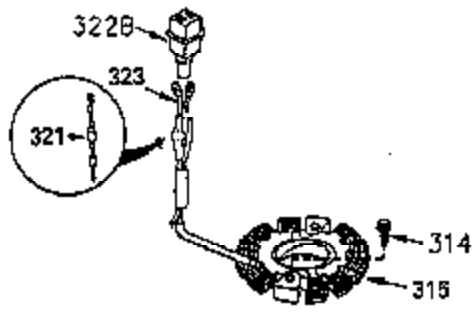

ILLUSTRATION SHOWS TYPICAL PARTS ONLY. ORDER BY PART NUMBER. PARTS NOT LISTED ARE SUPPLIED BY OEM.

Ref #	Part Number	Qty	Description
39	30322	1	Keps Nut & Washer
64	30063	1	Torx T-30 Hex Washer Hd. Sems 1/4-20 x 1/2
64	30063	1	Screw, Torx T-30 Hex Washer Hd. 10-24 x 1/2
243	650875	2	Screw, Fil. Hd. Sems, 10-32 x 5 1/4
246	35108	1	Air Cleaner Filter