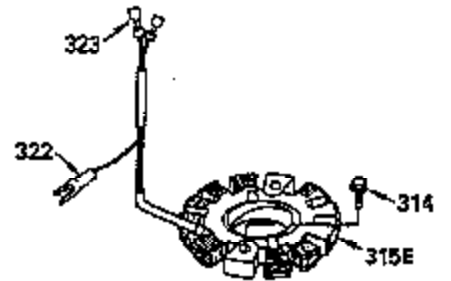

ILLUSTRATION SHOWS TYPICAL PARTS ONLY. ORDER BY PART NUMBER. PARTS NOT LISTED ARE SUPPLIED BY OEM.

Ref #	Part Number	Qty	Description
39	30322	1	Keps Nut & Washer
64	30063	1	Torx T-30 Hex Washer Hd. Sems 1/4-20 x 1/2
64	30063	1	Screw, Torx T-30 Hex Washer Hd. 10-24 x 1/2
243	650875	2	Screw, Fil. Hd. Sems, 10-32 x 5 1/4
246	35108	1	Air Cleaner Filter