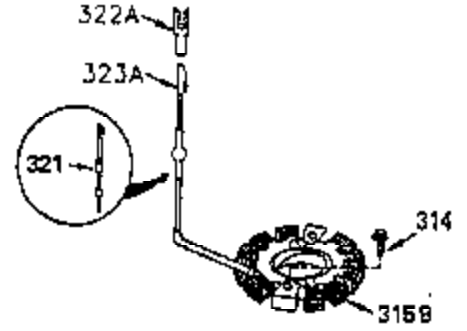

ILLUSTRATION SHOWS TYPICAL PARTS ONLY. ORDER BY PART NUMBER. PARTS NOT LISTED ARE SUPPLIED BY OEM.

Ref #	Part Number	Qty	Description
39	30322	1	Keps Nut & Washer
64	30063	1	Torx T-30 Hex Washer Hd. Sems 1/4-20 x 1/2
64	30063	1	Screw, Torx T-30 Hex Washer Hd. 10-24 x 1/2
243	650875	2	Screw, Fil. Hd. Sems, 10-32 x 5 1/4
246	35108	1	Air Cleaner Filter