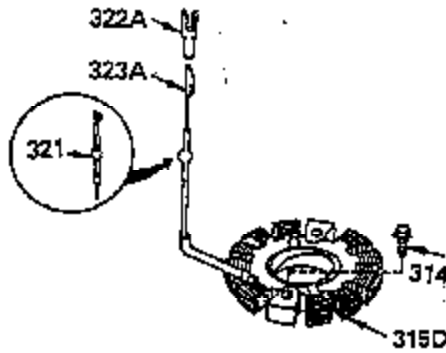

ILLUSTRATION SHOWS TYPICAL PARTS ONLY. ORDER BY PART NUMBER. PARTS NOT LISTED ARE SUPPLIED BY OEM.

**OPTIONAL ELECTRIC STARTER MOTOR**

**OPTIONAL SPARK ARRESTOR**

**OPTIONAL DEBRIS SCREEN**

Ref #	Part Number	Qty	Description
16	32651	1	Governor Lever
17	29916	1	Governor Lever Clamp
18	650548	1	Screw, Hex Washer Hd., 8-32 x 5/16
19	35203	1	Control Spring
35	29826	1	Governor Lever Screw
36	29918	1	E.T. Lock Washer
37	29216	1	Lock Nut
38	31919	2	Piston Pin Retaining Ring
38	29642	1	Retaining Ring
39	30322	1	Keys Nut & Washer
60	35301	1	Blower Housing Extension
60	35316	1	Blower Housing Extension
64	30063	1	Torx T-30 Hex Washer Hd. Sems 1/4-20 x 1/2
64	30063	1	Screw, Torx T-30 Hex Washer Hd. 10-24 x 1/2
65	650128	1	Screw, Hex Hd. Sems, 10-24 x 1/2
65	650128	1	Screw, Hex Hd. Sems, 10-24 x 1/2
172	28425	1	Cover Valve Spring Box
173	35350	1	Breather Tube
174	650128	2	Screw, Hex Hd. Sems, 10-24 x 1/2
182	650517	2	Screw, Hex., Sems, 1/4-20 x 13/16
186	35302	1	Governor Link
210	27793	1	Conduit Clip
211	28942	1	Screw, Hex Washer Hd. Sems, 10-32 x 3/8
243	650875	2	Screw, Fil. Hd. Sems, 10-32 x 5 1/4
246	35108	1	Air Cleaner Filter
266	650876	2	Screw, Hex Hd. Shoulder, 5/16-18 x 1-1/4
270	35292	1	Manifold Ass'y.
271	35293	1	Locking Plate (Manifold)
276	35348	1	Locking Plate
277	650877	2	Screw, Hex Hd., 5/16-18 x 4-1/2
327	35392	1	Starter Plug
361	30063	4	Screw, Torx, T-30, 1/4-20 x 1/2"
380	632413	1	Carburetor
390	590633	1	Recoil Starter
395	33605	1	Electric Starter Motor

ILLUSTRATION SHOWS TYPICAL PARTS ONLY. ORDER BY PART NUMBER. PARTS NOT LISTED ARE SUPPLIED BY OEM.

Ref #	Part Number	Qty	Description
39	30322	1	Keps Nut & Washer
64	30063	1	Torx T-30 Hex Washer Hd. Sems 1/4-20 x 1/2
64	30063	1	Screw, Torx T-30 Hex Washer Hd. 10-24 x 1/2
243	650875	2	Screw, Fil. Hd. Sems, 10-32 x 5 1/4
246	35108	1	Air Cleaner Filter