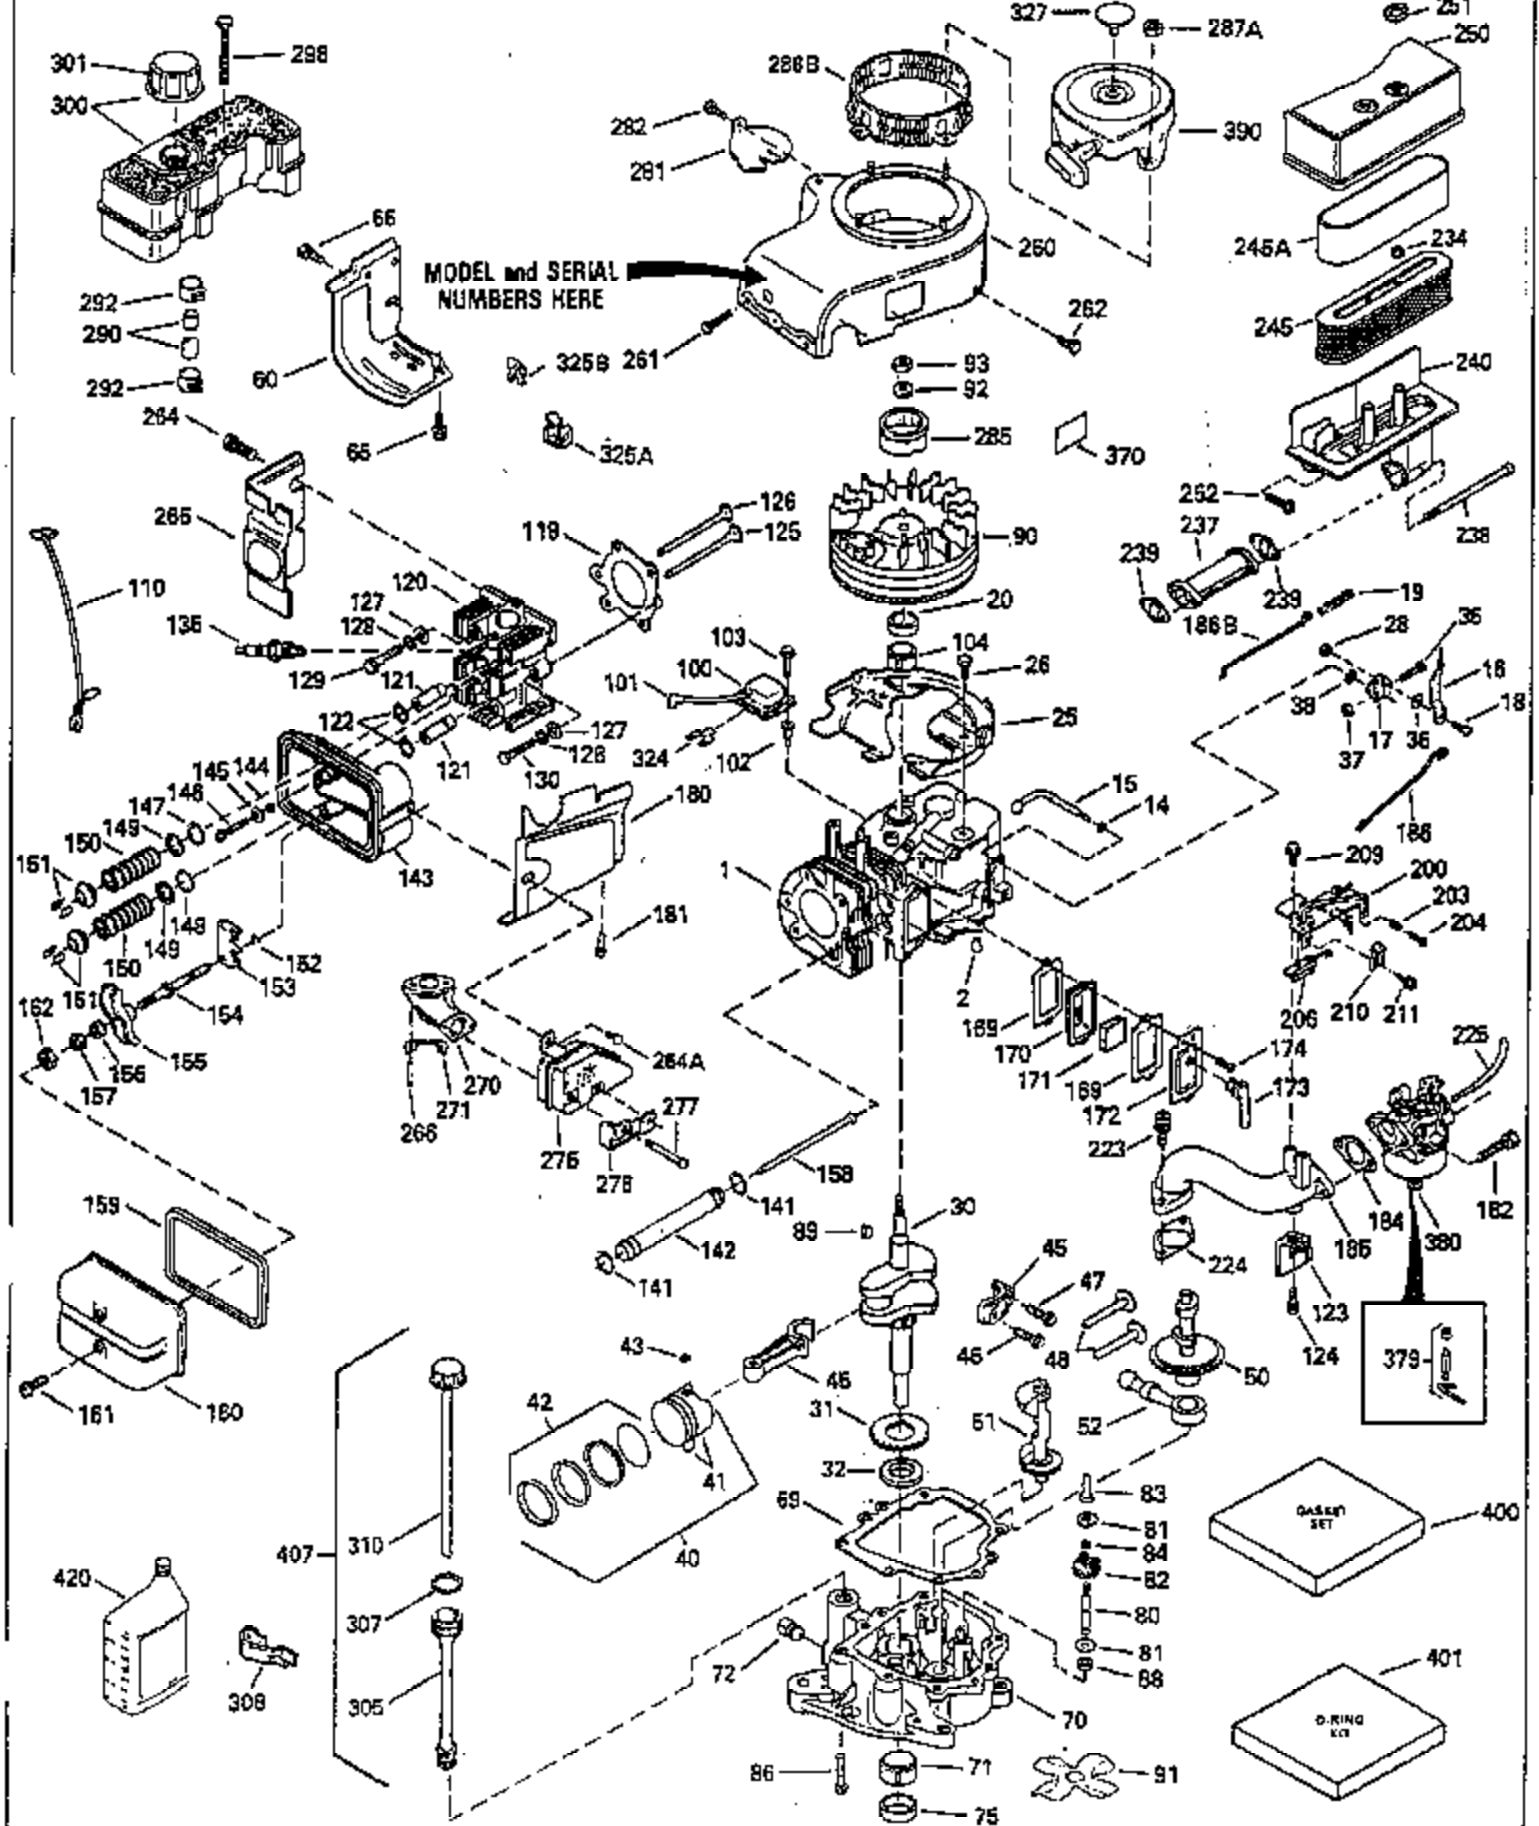

ILLUSTRATION SHOWS TYPICAL PARTS ONLY. ORDER BY PART NUMBER. PARTS NOT LISTED ARE SUPPLIED BY OEM.

Ref #	Part Number	Qty	Description
1	35323	1	Cylinder (Incl. Nos. 2 & 20)
2	27652	2	Dowel Pin
14	28277	1	Flat Washer
15	35324	1	Governor Rod
16	32651	1	Governor Lever
17	29916	1	Governor Lever Clamp
18	650548	1	Screw, Hex Washer Hd., 8-32 x 5/16
19	35203	1	Control Spring
20	35319	1	Oil Seal
25	35326	1	Blower Housing Baffle
26	650561		Screw, Hex Washer Hd. Durlock, 1/4- 20 x 5/8
30	35335	1	Crankshaft
31	35327	1	Counter-Balance Gear
35	29826	1	Governor Lever Screw
36	29918	1	E.T. Lock Washer
37	29216	1	Lock Nut
38	31919	2	Piston Pin Retaining Ring
38	29642	1	Retaining Ring
39	30322	1	Keys Nut & Washer
40	35339	1	Piston, Pin & Ring Set (Std.) (Incl. 41, 42 & 43)
40	35340	1	Piston, Pin & Ring Set (.010" Over- Sized (Incl. Nos. 41,42 & 43)
40	35341	1	Piston, Pin & Ring Set (.020" Over- Sized) (Incl. Nos. 41, 42 & 43)
41	35329	1	Piston & Pin Ass'y. (Std.) (Incl. No. 43)
41	35430	1	Piston & Pin Ass'y. (.010" Oversized) (Incl. No. 43)
41	35431	1	Piston & Pin Ass'y. (.020" Oversized) (Incl. No. 43)
42	34866	1	Ring Set (Std.)
42	34867	1	Ring Set (.010")
42	34868	1	Ring Set (.020")
45	35330	1	Connecting Rod Ass'y.(Incl. Nos. 46 & 47)
46	650908	1	Bolt, Connecting Rod
47	650882	2	Bolt, Connecting Rod
48	35313	2	Lifter Valve
50	35314A	1	Camshaft Ass'y.
51	35315	1	Counter-Balance Weight Ass'y.
52	31356	1	Oil Pump Assembly
60	35301	1	Blower Housing Extension
60	35316	1	Blower Housing Extension
64	30063	1	Torx T-30 Hex Washer Hd. Sems 1/4-20 x 1/2
64	30063	1	Screw, Torx T-30 Hex Washer Hd. 10-24 x 1/2
65	650128	1	Screw, Hex Hd. Sems, 10-24 x 1/2
65	650128	1	Screw, Hex Hd. Sems, 10-24 x 1/2
69	35317	1	* Engine Mounting Flange Gasket
70	35318	1	Engine Mounting Flange (Incl. Nos. 72, 75 & 80)
72	31927	1	Oil Drain Plug
75	35319	1	Oil Seal
80	35320	1	Governor Shaft
81	35479	1	Flat Washer
81	35479	1	Flat Washer
82	35321	1	Governor Weight Ass'y.
83	35322	1	Governor Spool
84	29193	1	Retaining Ring
86	650833	7	Screw, Hex Washer Hd. Powerlok, 1/4-20 x 1-3/16
88	31707A	1	Governor Gear Spacer
89	32589	1	Flywheel Key
90	611091	1	Flywheel