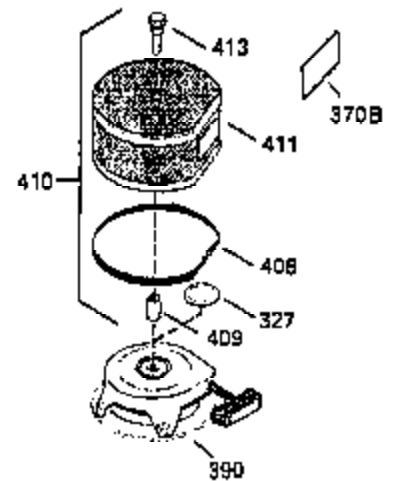

ILLUSTRATION SHOWS TYPICAL PARTS ONLY. ORDER BY PART NUMBER. PARTS NOT LISTED ARE SUPPLIED BY OEM.

**OPTIONAL ELECTRIC STARTER MOTOR**

**OPTIONAL SPARK ARRESTOR**

**OPTIONAL DEBRIS SCREEN**

Ref #	Part Number	Qty	Description
16	32651	1	Governor Lever
17	29916	1	Governor Lever Clamp
18	650548	1	Screw, Hex Washer Hd., 8-32 x 5/16
19	35203	1	Control Spring
35	29826	1	Governor Lever Screw
36	29918	1	E.T. Lock Washer
37	29216	1	Lock Nut
38	31919	2	Piston Pin Retaining Ring
38	29642	1	Retaining Ring
39	30322	1	Keys Nut & Washer
60	35301	1	Blower Housing Extension
60	35316	1	Blower Housing Extension
64	30063	1	Torx T-30 Hex Washer Hd. Sems 1/4-20 x 1/2
64	30063	1	Screw, Torx T-30 Hex Washer Hd. 10-24 x 1/2
65	650128	1	Screw, Hex Hd. Sems, 10-24 x 1/2
65	650128	1	Screw, Hex Hd. Sems, 10-24 x 1/2
172	28425	1	Cover Valve Spring Box
173	35350	1	Breather Tube
174	650128	2	Screw, Hex Hd. Sems, 10-24 x 1/2
182	650517	2	Screw, Hex., Sems, 1/4-20 x 13/16
186	35302	1	Governor Link
210	27793	1	Conduit Clip
211	28942	1	Screw, Hex Washer Hd. Sems, 10-32 x 3/8
243	650875	2	Screw, Fil. Hd. Sems, 10-32 x 5 1/4
246	35108	1	Air Cleaner Filter
266	650876	2	Screw, Hex Hd. Shoulder, 5/16-18 x 1-1/4
270	35292	1	Manifold Ass'y.
271	35293	1	Locking Plate (Manifold)
276	35348	1	Locking Plate
277	650877	2	Screw, Hex Hd., 5/16-18 x 4-1/2
327	35392	1	Starter Plug
361	30063	4	Screw, Torx, T-30, 1/4-20 x 1/2"
380	632413	1	Carburetor
390	590633	1	Recoil Starter
395	33605	1	Electric Starter Motor