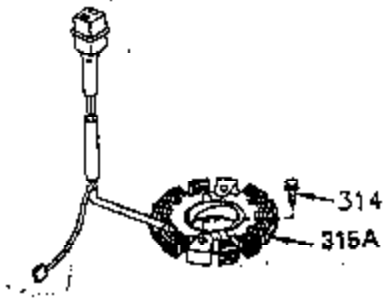

ILLUSTRATION SHOWS TYPICAL PARTS ONLY. ORDER BY PART NUMBER. PARTS NOT LISTED ARE SUPPLIED BY OEM.

OPTIONAL ELECTRIC STARTER MOTOR

OPTIONAL SPARK ARRESTOR

OPTIONAL DEBRIS SCREEN

Ref #	Part Number	Qty	Description
16	35520		Governor Lever
17	29916		Governor Lever Clamp
18	650548		Screw, 8-32 x 5/16"
19	35203		Extension Spring
28	30322		Lock Nut, 10-32
35	29826		Screw, 10-32 x 3/4"
36	29918		Lock Washer
37	29216		Lock Nut, 10-32
38	29642		Retaining Ring
60	35316		Blower Housing Extension
62	650760		Screw, 8-32 x 3/8"
63	28545		Grommet
64	30063		Screw, Torx T-30, 1/4-20"
65	650128		Screw, 10-24 1/2"
66	30063		Screw, Torx T-30, 1/4-20"
68	33356		Ground Terminal
131	30063		Screw, Torx T-30, 1/4-20 x 1/2"
172	28425		Valve Cover
173	35350		Breather Tube
174	650128		Screw, 10-24 x 1/2"
182	650517		Screw, 1/4-20 x 27/32"
186	35522		Governor Link
209A	30200		Screw, 10-24 x 9/16"
210	27793		Conduit Clip
211	28942		Screw, 10-32 x 3/8"
239A	34912		* Air Cleaner Gasket To Blower Housing
243	650875		Screw, 10-32 x 5-1/4"
325	34246		Wire Clip
327	34113		Starter Plug
361	30063		Screw, TorxT-30, 1/4-20 x 1/2"
380	632413		Carburetor (Incl. 184)

ILLUSTRATION SHOWS TYPICAL PARTS ONLY. ORDER BY PART NUMBER. PARTS NOT LISTED ARE SUPPLIED BY OEM.

Ref #	Part Number	Qty	Description
64	30063		Screw, Torx T-30, 1/4-20"
131	30063		Screw, Torx T-30, 1/4-20 x 1/2"
239A	34912		* Air Cleaner Gasket To Blower Housing
243	650875		Screw, 10-32 x 5-1/4"
325	34246		Wire Clip