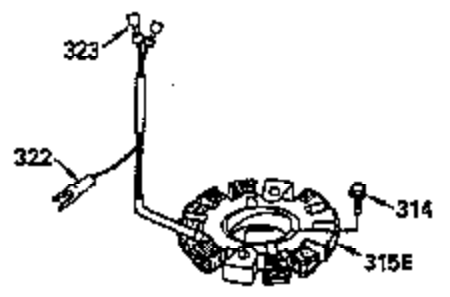

ILLUSTRATION SHOWS TYPICAL PARTS ONLY. ORDER BY PART NUMBER. PARTS NOT LISTED ARE SUPPLIED BY OEM.

Ref #	Part Number	Qty	Description
64	30063		Screw, Torx T-30, 1/4-20"
131	30063		Screw, Torx T-30, 1/4-20 x 1/2"
239A	34912		* Air Cleaner Gasket To Blower Housing
243	650875		Screw, 10-32 x 5-1/4"
325	34246		Wire Clip