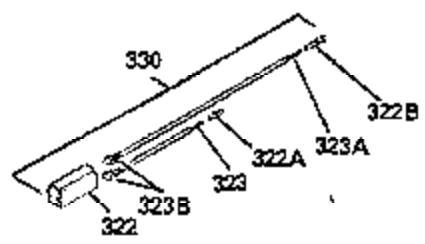

ILLUSTRATION SHOWS TYPICAL PARTS ONLY. ORDER BY PART NUMBER. PARTS NOT LISTED ARE SUPPLIED BY OEM.

OPTIONAL ELECTRIC STARTER MOTOR

OPTIONAL SPARK ARRESTOR

OPTIONAL DEBRIS SCREEN

Ref #	Part Number	Qty	Description
16	35520		Governor Lever
17	29916		Governor Lever Clamp
18	650548		Screw, 8-32 x 5/16"
19	35203		Extension Spring
28	30322		Lock Nut, 10-32
35	29826		Screw, 10-32 x 3/4"
36	29918		Lock Washer
37	29216		Lock Nut, 10-32
38	29642		Retaining Ring
60	35316		Blower Housing Extension
62	650760		Screw, 8-32 x 3/8"
63	28545		Grommet
64	30063		Screw, Torx T-30, 1/4-20"
65	650128		Screw, 10-24 1/2"
66	30063		Screw, Torx T-30, 1/4-20"
68	33356		Ground Terminal
131	30063		Screw, Torx T-30, 1/4-20 x 1/2"
172	28425		Valve Cover
173	35350		Breather Tube
174	650128		Screw, 10-24 x 1/2"
182	650517		Screw, 1/4-20 x 27/32"
186	35522		Governor Link
209A	30200		Screw, 10-24 x 9/16"
210	27793		Conduit Clip
211	28942		Screw, 10-32 x 3/8"
239A	34912		* Air Cleaner Gasket To Blower Housing
243	650875		Screw, 10-32 x 5-1/4"
325	34246		Wire Clip
327	34113		Starter Plug
361	30063		Screw, TorxT-30, 1/4-20 x 1/2"
380	632413		Carburetor (Incl. 184)

ILLUSTRATION SHOWS TYPICAL PARTS ONLY. ORDER BY PART NUMBER. PARTS NOT LISTED ARE SUPPLIED BY OEM.

Ref #	Part Number	Qty	Description
64	30063		Screw, Torx T-30, 1/4-20"
131	30063		Screw, Torx T-30, 1/4-20 x 1/2"
239A	34912		* Air Cleaner Gasket To Blower Housing
243	650875		Screw, 10-32 x 5-1/4"
325	34246		Wire Clip