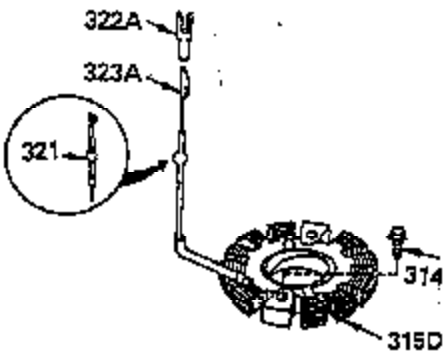

ILLUSTRATION SHOWS TYPICAL PARTS ONLY. ORDER BY PART NUMBER. PARTS NOT LISTED ARE SUPPLIED BY OEM.

OPTIONAL ELECTRIC STARTER MOTOR

OPTIONAL SPARK ARRESTOR

OPTIONAL DEBRIS SCREEN

Ref #	Part Number	Qty	Description
16	35520		Governor Lever
17	29916		Governor Lever Clamp
18	650548		Screw, 8-32 x 5/16"
19	35203		Extension Spring
28	30322		Lock Nut, 10-32
35	29826		Screw, 10-32 x 3/4"
36	29918		Lock Washer
37	29216		Lock Nut, 10-32
38	29642		Retaining Ring
60	35316		Blower Housing Extension
62	650760		Screw, 8-32 x 3/8"
63	28545		Grommet
64	30063		Screw, Torx T-30, 1/4-20"
65	650128		Screw, 10-24 1/2"
66	30063		Screw, Torx T-30, 1/4-20"
68	33356		Ground Terminal
131	30063		Screw, Torx T-30, 1/4-20 x 1/2"
172	28425		Valve Cover
173	35350		Breather Tube
174	650128		Screw, 10-24 x 1/2"
182	650517		Screw, 1/4-20 x 27/32"
186	35522		Governor Link
209A	30200		Screw, 10-24 x 9/16"
210	27793		Conduit Clip
211	28942		Screw, 10-32 x 3/8"
239A	34912		* Air Cleaner Gasket To Blower Housing
243	650875		Screw, 10-32 x 5-1/4"
325	34246		Wire Clip
327	34113		Starter Plug
361	30063		Screw, TorxT-30, 1/4-20 x 1/2"
380	632413		Carburetor (Incl. 184)

ILLUSTRATION SHOWS TYPICAL PARTS ONLY. ORDER BY PART NUMBER. PARTS NOT LISTED ARE SUPPLIED BY OEM.

Ref #	Part Number	Qty	Description
64	30063		Screw, Torx T-30, 1/4-20"
131	30063		Screw, Torx T-30, 1/4-20 x 1/2"
239A	34912		* Air Cleaner Gasket To Blower Housing
243	650875		Screw, 10-32 x 5-1/4"
325	34246		Wire Clip