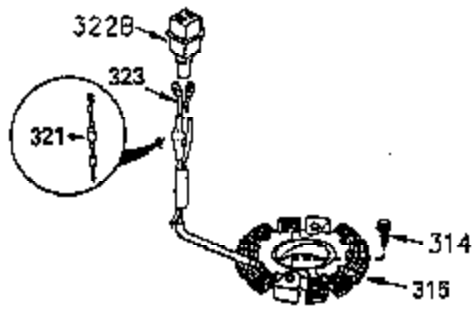

ILLUSTRATION SHOWS TYPICAL PARTS ONLY. ORDER BY PART NUMBER. PARTS NOT LISTED ARE SUPPLIED BY OEM.

OPTIONAL ELECTRIC STARTER MOTOR

OPTIONAL SPARK ARRESTOR

OPTIONAL DEBRIS SCREEN

Ref #	Part Number	Qty	Description
16	35520		Governor Lever
17	29916		Governor Lever Clamp
18	650548		Screw, 8-32 x 5/16"
19	35203		Extension Spring
28	30322		Lock Nut, 10-32
35	29826		Screw, 10-32 x 3/4"
36	29918		Lock Washer
37	29216		Lock Nut, 10-32
38	29642		Retaining Ring
60	35316		Blower Housing Extension
62	650760		Screw, 8-32 x 3/8"
63	28545		Grommet
64	30063		Screw, Torx T-30, 1/4-20"
65	650128		Screw, 10-24 1/2"
66	30063		Screw, Torx T-30, 1/4-20"
68	33356		Ground Terminal
131	30063		Screw, Torx T-30, 1/4-20 x 1/2"
172	28425		Valve Cover
173	35350		Breather Tube
174	650128		Screw, 10-24 x 1/2"
182	650517		Screw, 1/4-20 x 27/32"
186	35522		Governor Link
209A	30200		Screw, 10-24 x 9/16"
210	27793		Conduit Clip
211	28942		Screw, 10-32 x 3/8"
239A	34912		* Air Cleaner Gasket To Blower Housing
243	650875		Screw, 10-32 x 5-1/4"
325	34246		Wire Clip
327	34113		Starter Plug
361	30063		Screw, TorxT-30, 1/4-20 x 1/2"
380	632413		Carburetor (Incl. 184)

ILLUSTRATION SHOWS TYPICAL PARTS ONLY. ORDER BY PART NUMBER. PARTS NOT LISTED ARE SUPPLIED BY OEM.

Ref #	Part Number	Qty	Description
64	30063		Screw, Torx T-30, 1/4-20"
131	30063		Screw, Torx T-30, 1/4-20 x 1/2"
239A	34912		* Air Cleaner Gasket To Blower Housing
243	650875		Screw, 10-32 x 5-1/4"
325	34246		Wire Clip