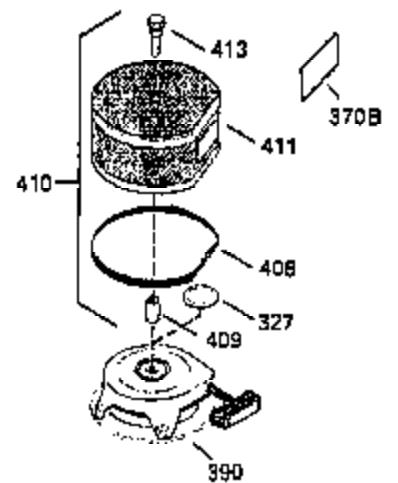

Ref #	Part Number	Qty	Description
64	30063		Screw, Torx T-30, 1/4-20"
131	30063		Screw, Torx T-30, 1/4-20 x 1/2"
239A	34912		* Air Cleaner Gasket To Blower Housing
240A	34909		Air Cleaner Body
243	650875		Screw, 10-32 x 5-1/4"
245	35108		Air Cleaner Filter
245B	34910		Air Cleaner Filter
250A	34911		Air Cleaner Cover
252A	650784		Screw, 10-24 x 11/16"
260B	35338A		Blower Housing
262	29747B		Screw, Torx T-40, 5/16-24 x 21/32"
285A	35411		Starter Screen
287	XXXXX		Pop Rivet (Can Be Purchased Locally)
290	30705		Fuel Line
292	26460		Fuel Line Clamp
296	34279B		Fuel Filter (Incl. 292)
308A	35437		Fill Tube Clip
325	34246		Wire Clip
327	34113		Starter Plug
380	632413		Carburetor (Incl. 184)

ILLUSTRATION SHOWS TYPICAL PARTS ONLY. ORDER BY PART NUMBER. PARTS NOT LISTED ARE SUPPLIED BY OEM.

OPTIONAL ELECTRIC STARTER MOTOR

OPTIONAL SPARK ARRESTOR

OPTIONAL DEBRIS SCREEN

Ref #	Part Number	Qty	Description
16	35520		Governor Lever
17	29916		Governor Lever Clamp
18	650548		Screw, 8-32 x 5/16"
19	35203		Extension Spring
28	30322		Lock Nut, 10-32
35	29826		Screw, 10-32 x 3/4"
36	29918		Lock Washer
37	29216		Lock Nut, 10-32
38	29642		Retaining Ring
60	35316		Blower Housing Extension
62	650760		Screw, 8-32 x 3/8"
63	28545		Grommet
64	30063		Screw, Torx T-30, 1/4-20"
65	650128		Screw, 10-24 1/2"
66	30063		Screw, Torx T-30, 1/4-20"
68	33356		Ground Terminal
131	30063		Screw, Torx T-30, 1/4-20 x 1/2"
172	28425		Valve Cover
173	35350		Breather Tube
174	650128		Screw, 10-24 x 1/2"
182	650517		Screw, 1/4-20 x 27/32"
186	35522		Governor Link
209A	30200		Screw, 10-24 x 9/16"
210	27793		Conduit Clip
211	28942		Screw, 10-32 x 3/8"
239A	34912		* Air Cleaner Gasket To Blower Housing
243	650875		Screw, 10-32 x 5-1/4"
325	34246		Wire Clip
327	34113		Starter Plug
361	30063		Screw, TorxT-30, 1/4-20 x 1/2"
380	632413		Carburetor (Incl. 184)