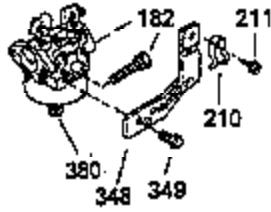

ILLUSTRATION SHOWS TYPICAL PARTS ONLY. ORDER BY PART NUMBER. PARTS NOT LISTED ARE SUPPLIED BY OEM.