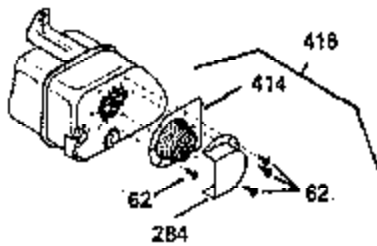

Ref #	Part Number	Qty	Description
64	30063		Screw, Torx T-30, 1/4-20"
131	30063		Screw, Torx T-30, 1/4-20 x 1/2"
239A	34912		* Air Cleaner Gasket To Blower Housing
240A	34909		Air Cleaner Body
243	650875		Screw, 10-32 x 5-1/4"
245	35108		Air Cleaner Filter
245B	34910		Air Cleaner Filter
250A	34911		Air Cleaner Cover
252A	650784		Screw, 10-24 x 11/16"
260B	35338A		Blower Housing
262	29747B		Screw, Torx T-40, 5/16-24 x 21/32"
285A	35411		Starter Screen
287	XXXXX		Pop Rivet (Can Be Purchased Locally)
290	30705		Fuel Line
292	26460		Fuel Line Clamp
296	34279B		Fuel Filter (Incl. 292)
308A	35437		Fill Tube Clip
325	34246		Wire Clip
327	34113		Starter Plug
380	632413		Carburetor (Incl. 184)

ILLUSTRATION SHOWS TYPICAL PARTS ONLY. ORDER BY PART NUMBER. PARTS NOT LISTED ARE SUPPLIED BY OEM.

OPTIONAL ELECTRIC STARTER MOTOR

OPTIONAL SPARK ARRESTOR

OPTIONAL DEBRIS SCREEN

Ref #	Part Number	Qty	Description
16	35520		Governor Lever
17	29916		Governor Lever Clamp
18	650548		Screw, 8-32 x 5/16"
19	35203		Extension Spring
28	30322		Lock Nut, 10-32
35	29826		Screw, 10-32 x 3/4"
36	29918		Lock Washer
37	29216		Lock Nut, 10-32
38	29642		Retaining Ring
60	35316		Blower Housing Extension
62	650760		Screw, 8-32 x 3/8"
63	28545		Grommet
64	30063		Screw, Torx T-30, 1/4-20"
65	650128		Screw, 10-24 1/2"
66	30063		Screw, Torx T-30, 1/4-20"
68	33356		Ground Terminal
131	30063		Screw, Torx T-30, 1/4-20 x 1/2"
172	28425		Valve Cover
173	35350		Breather Tube
174	650128		Screw, 10-24 x 1/2"
182	650517		Screw, 1/4-20 x 27/32"
186	35522		Governor Link
209A	30200		Screw, 10-24 x 9/16"
210	27793		Conduit Clip
211	28942		Screw, 10-32 x 3/8"
239A	34912		* Air Cleaner Gasket To Blower Housing
243	650875		Screw, 10-32 x 5-1/4"
325	34246		Wire Clip
327	34113		Starter Plug
361	30063		Screw, TorxT-30, 1/4-20 x 1/2"
380	632413		Carburetor (Incl. 184)