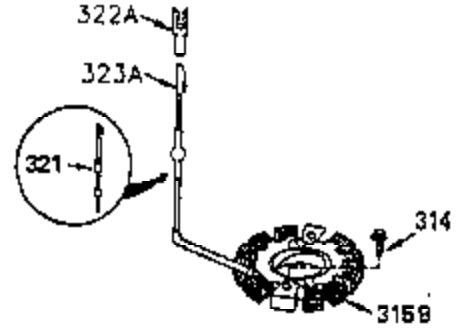

ILLUSTRATION SHOWS TYPICAL PARTS ONLY. ORDER BY PART NUMBER. PARTS NOT LISTED ARE SUPPLIED BY OEM.

Ref #	Part Number	Qty	Description
64	30063		Screw, Torx T-30, 1/4-20"
131	30063		Screw, Torx T-30, 1/4-20 x 1/2"
239A	34912		* Air Cleaner Gasket To Blower Housing
243	650875		Screw, 10-32 x 5-1/4"
325	34246		Wire Clip