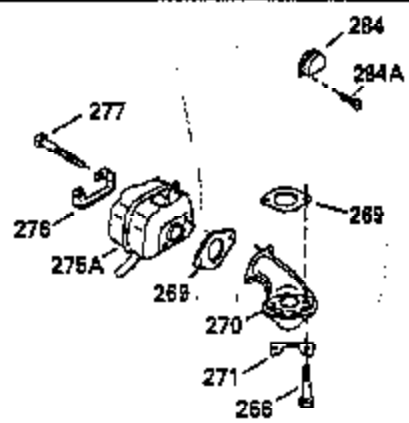

ILLUSTRATION SHOWS TYPICAL PARTS ONLY. ORDER BY PART NUMBER. PARTS NOT LISTED ARE SUPPLIED BY OEM.