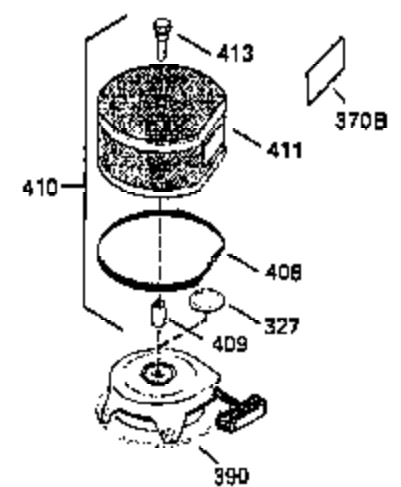

ILLUSTRATION SHOWS TYPICAL PARTS ONLY. ORDER BY PART NUMBER. PARTS NOT LISTED ARE SUPPLIED BY OEM.

OPTIONAL ELECTRIC STARTER MOTOR

OPTIONAL SPARK ARRESTOR

OPTIONAL DEBRIS SCREEN

Ref #	Part Number	Qty	Description
16	35520		Governor Lever
17	29916		Governor Lever Clamp
18	650548		Screw, 8-32 x 5/16"
19	35521		Extension Spring
28	30322		Lock Nut, 10-32
35	29826		Screw, 10-32 x 3/4"
36	29918		Lock Washer
37	29216		Lock Nut, 10-32
38	29642		Retaining Ring
60	35316		Blower Housing Extension
62	650760		Screw, 8-32 x 3/8"
63	28545		Grommet
64	30063		Screw, Torx T-30, 1/4-20"
65	650128		Screw, 10-24 1/2"
66	30063		Screw, Torx T-30, 1/4-20"
68	33356		Ground Terminal
131	30063		Screw, Torx T-30, 1/4-20 x 1/2"
172	28425		Valve Cover
173	35350		Breather Tube
174	650128		Screw, 10-24 x 1/2"
182	650517		Screw, 1/4-20 x 27/32"
186A	35523		Choke Link
186	35522		Governor Link
207	35525		Throttle Link
209A	650902		Screw, 10-32 x 7/16"
210	27793		Conduit Clip
211	28942		Screw, 10-32 x 3/8"
216	35516		R.P.M. Adjusting Lever
239A	34912		* Air Cleaner Gasket To Blower Housing
243	650875		Screw, 10-32 x 5-1/4"
325	27275		Wire Clip
327	34113		Starter Plug
361	30063		Screw, TorxT-30, 1/4-20 x 1/2"
380	632469		Carburetor (Incl. 184)
395	33605		Electric Starter Motor

ILLUSTRATION SHOWS TYPICAL PARTS ONLY. ORDER BY PART NUMBER. PARTS NOT LISTED ARE SUPPLIED BY OEM.

Ref #	Part Number	Qty	Description
64	30063		Screw, Torx T-30, 1/4-20"
131	30063		Screw, Torx T-30, 1/4-20 x 1/2"
239A	34912		* Air Cleaner Gasket To Blower Housing
243	650875		Screw, 10-32 x 5-1/4"
315	611113		Alternator Coil (3Amp D.C)(Incl. 321 322,323)
321	611161		Diode
322	610921		Connector Body
323	610922		Terminal
325	27275		Wire Clip