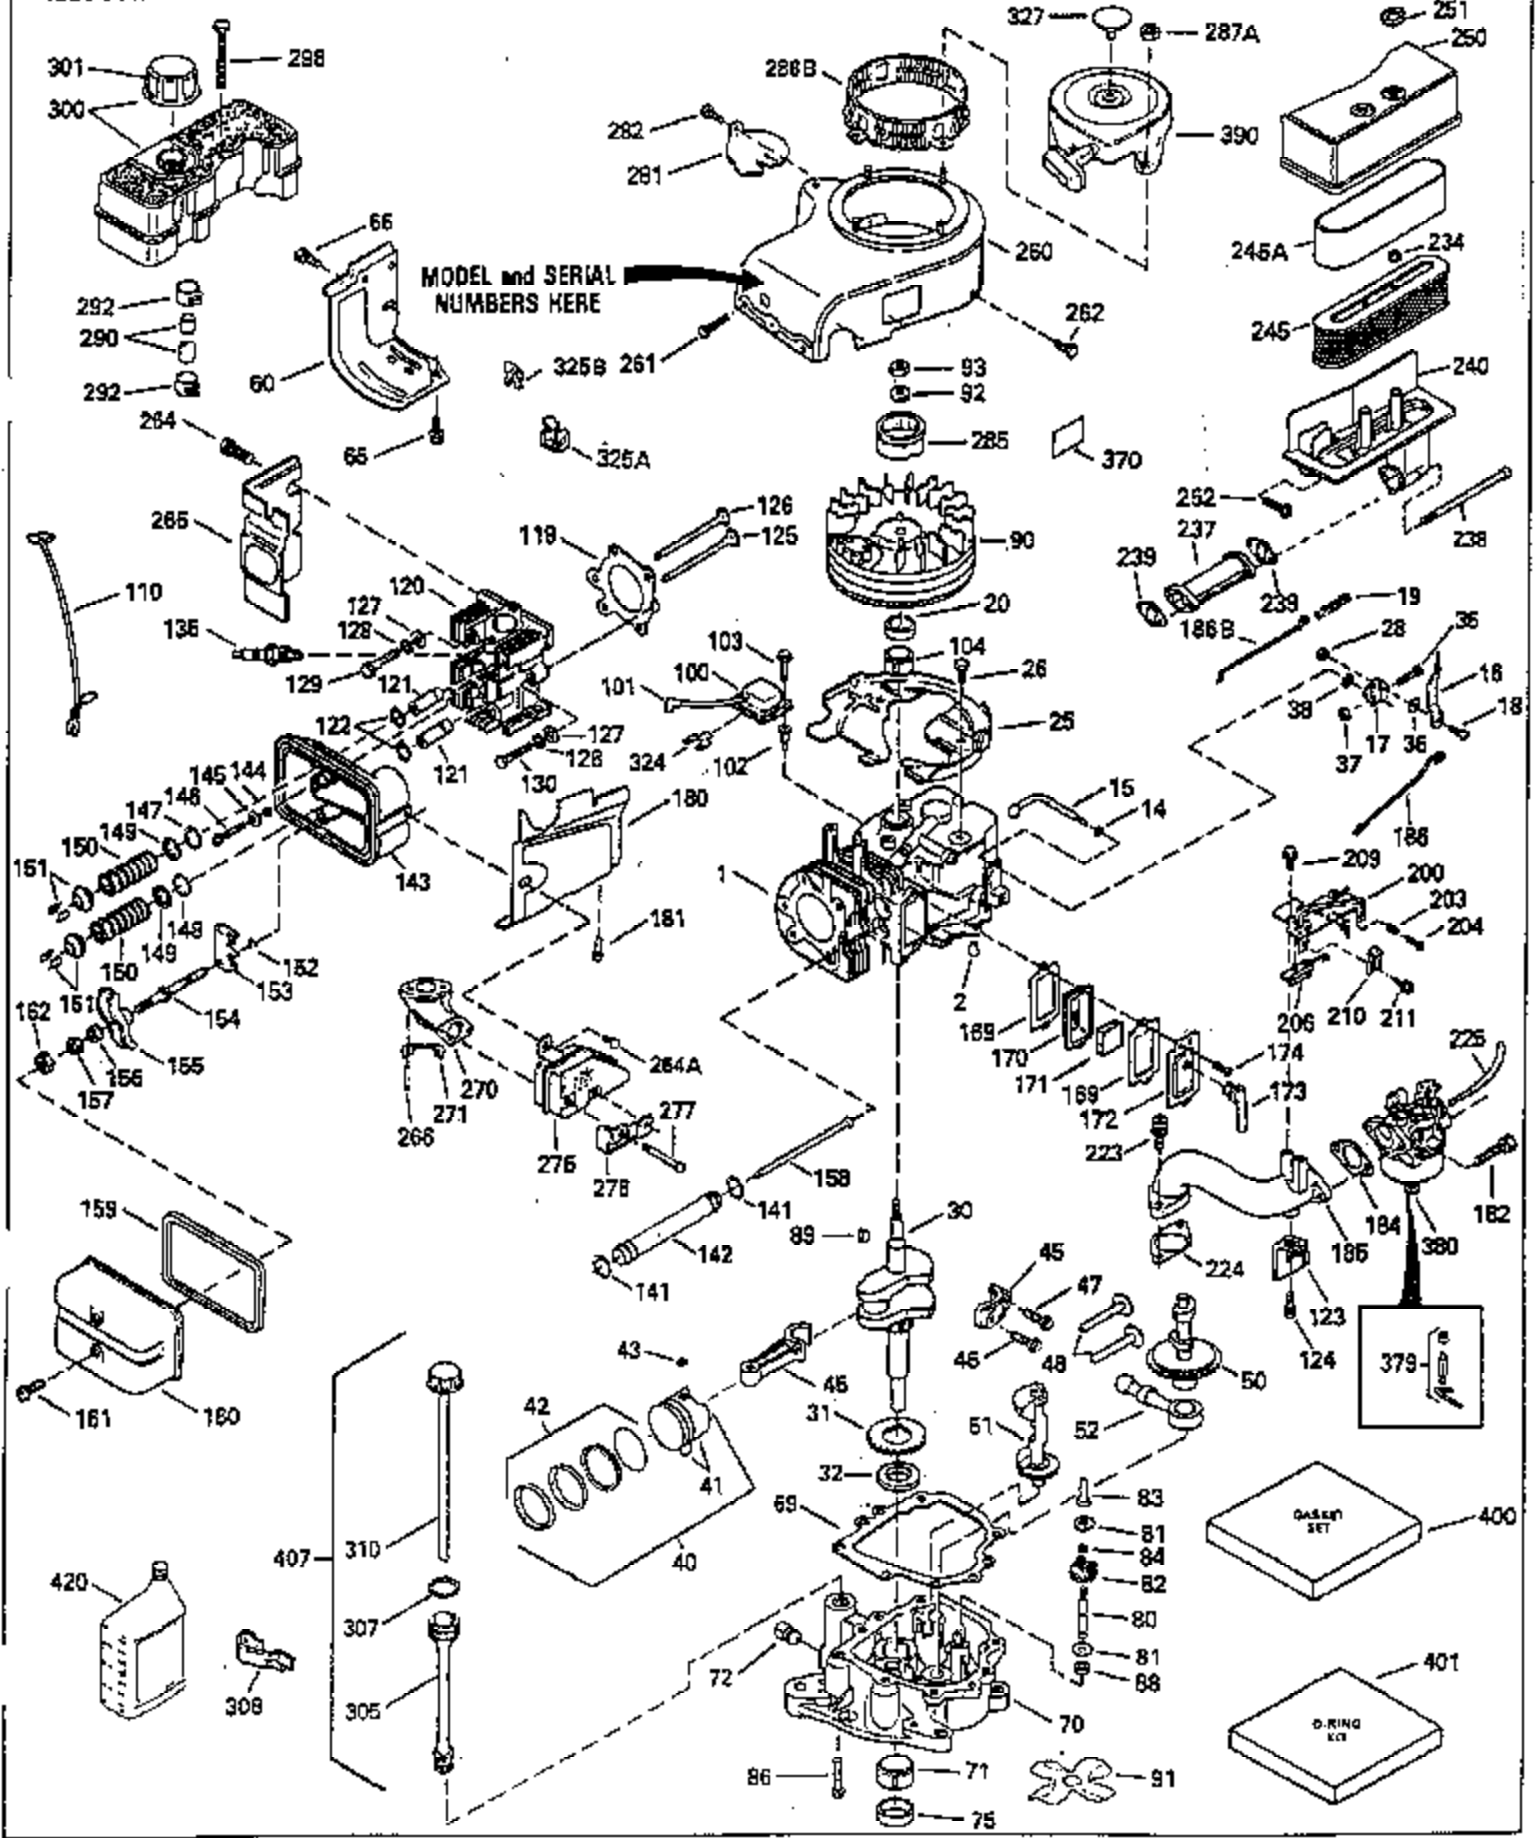

ILLUSTRATION SHOWS TYPICAL PARTS ONLY. ORDER BY PART NUMBER. PARTS NOT LISTED ARE SUPPLIED BY OEM.

Ref #	Part Number	Qty	Description
1	35323A		Cylinder (Incl. 2 & 20)
2	27652		Dowel Pin
14	28277		Washer
15	35324		Governor Rod
16	35520		Governor Lever
17	29916		Governor Lever Clamp
18	650548		Screw, 8-32 x 5/16"
19	35521		Extension Spring
20	35319		Oil Seal
25	35326		Blower Housing Baffle
28	30322		Lock Nut, 10-32
30	35336A		Crankshaft
31	35327		Counterbalance Gear
32	35653		Shim Washer (.015") (Use as required)
35	29826		Screw, 10-32 x 3/4"
36	29918		Lock Washer
37	29216		Lock Nut, 10-32
38	29642		Retaining Ring
40	35339A		Piston, Pin & Ring Set (Std.)
40	35340A		Piston, Pin & Ring Set (.010" OS)
40	35341A		Piston, Pin & Ring Set (.020" OS)
41	35329		Piston & Pin Ass'y. (Std.) (Incl. 43)
41	35430		Piston & Pin Ass'y. (.010" OS) (Incl. 43)
41	35431		Piston & Pin Ass'y. (.020" OS) (Incl. 43)
42	34866A		Ring Set (Std.)
42	34867A		Ring Set (.010" OS)
42	34868A		Ring Set (.020" OS)
43	31919		Piston Pin Retaining Ring
45	35330A		Connecting Rod Ass'y. (Incl. 46 & 47)
46	650908		Connecting Rod Bolt
47	650882		Connecting Rod Bolt
48	35313		Valve Lifter
50	35314		Camshaft (MCR)
51	35315A		Counterbalance Weight
52	31356		Oil Pump Ass'y.
60	35316		Blower Housing Extension
64	30063		Screw, Torx T-30, 1/4-20"
65	650128		Screw, 10-24 1/2"
66	30063		Screw, Torx T-30, 1/4-20"
69	35317		* Flange Gasket
70	35318A		Mounting Flange
72	31927		Oil Drain Plug
75	35319		Oil Seal
80	35320		Governor Shaft
81	35479		Washer
82	35321		Governor Gear Ass'y.
83	35322		Governor Spool
84	29193		Retaining Ring
86	650833		Screw, 1/4-20 x 1-3/16"
88	31707A		Spacer (Incl. 81)
89	32589		Flywheel Key
90	611093		Flywheel
92	650880		Lock Washer
93	650881		Flywheel Nut
100	35135		Solid State Ignition
101	610118		Spark Plug Cover
102	650872		Solid State Mounting Stud
103	650814		Screw, Torx T-15, 10-24 x 1"