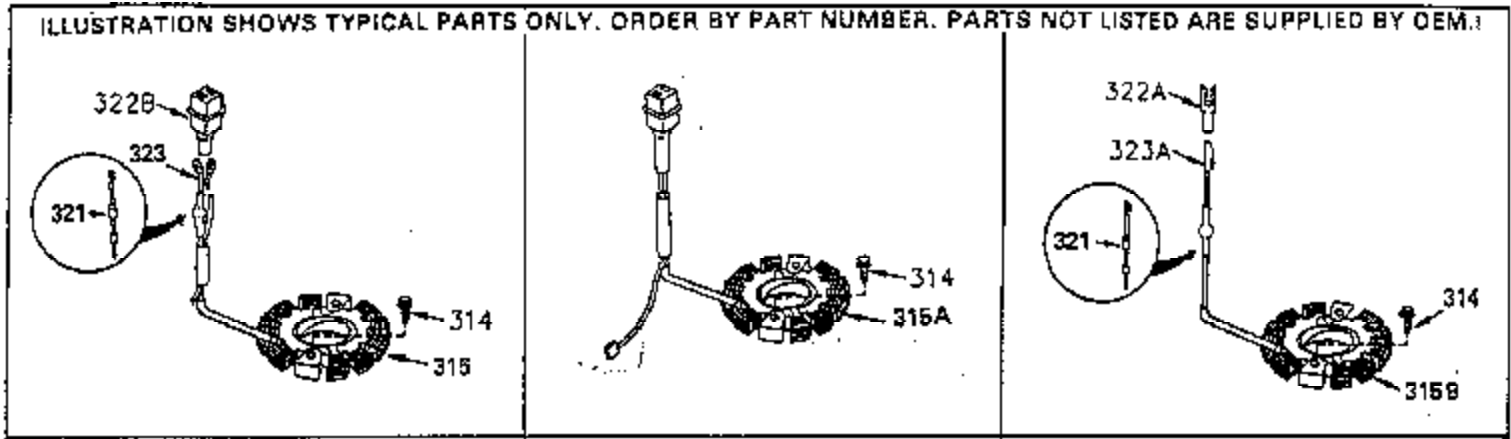

ILLUSTRATION SHOWS TYPICAL PARTS ONLY. ORDER BY PART NUMBER. PARTS NOT LISTED ARE SUPPLIED BY OEM.

OPTIONAL ELECTRIC STARTER MOTOR

OPTIONAL SPARK ARRESTOR

OPTIONAL DEBRIS SCREEN

Ref #	Part Number	Qty	Description
16	35520		Governor Lever
17	29916		Governor Lever Clamp
18	650548		Screw, 8-32 x 5/16"
19	35521		Extension Spring
28	30322		Lock Nut, 10-32
35	29826		Screw, 10-32 x 3/4"
36	29918		Lock Washer
37	29216		Lock Nut, 10-32
38	29642		Retaining Ring
60	35316		Blower Housing Extension
62	650760		Screw, 8-32 x 3/8"
63	28545		Grommet
64	30063		Screw, Torx T-30, 1/4-20"
65	650128		Screw, 10-24 1/2"
66	30063		Screw, Torx T-30, 1/4-20"
68	33356		Ground Terminal
131	30063		Screw, Torx T-30, 1/4-20 x 1/2"
172	28425		Valve Cover
173	35350		Breather Tube
174	650128		Screw, 10-24 x 1/2"
182	650517		Screw, 1/4-20 x 27/32"
186A	35523		Choke Link
186	35522		Governor Link
207	35525		Throttle Link
209A	650902		Screw, 10-32 x 7/16"
210	27793		Conduit Clip
211	28942		Screw, 10-32 x 3/8"
216	35516		R.P.M. Adjusting Lever
239A	34912		* Air Cleaner Gasket To Blower Housing
243	650875		Screw, 10-32 x 5-1/4"
325	27275		Wire Clip
327	34113		Starter Plug
361	30063		Screw, TorxT-30, 1/4-20 x 1/2"
380	632469		Carburetor (Incl. 184)
395	33605		Electric Starter Motor

ILLUSTRATION SHOWS TYPICAL PARTS ONLY. ORDER BY PART NUMBER. PARTS NOT LISTED ARE SUPPLIED BY OEM.

Ref #	Part Number	Qty	Description
64	30063		Screw, Torx T-30, 1/4-20"
131	30063		Screw, Torx T-30, 1/4-20 x 1/2"
239A	34912		* Air Cleaner Gasket To Blower Housing
243	650875		Screw, 10-32 x 5-1/4"
315	611113		Alternator Coil (3Amp D.C)(Incl. 321 322,323)
321	611161		Diode
322	610921		Connector Body
323	610922		Terminal
325	27275		Wire Clip