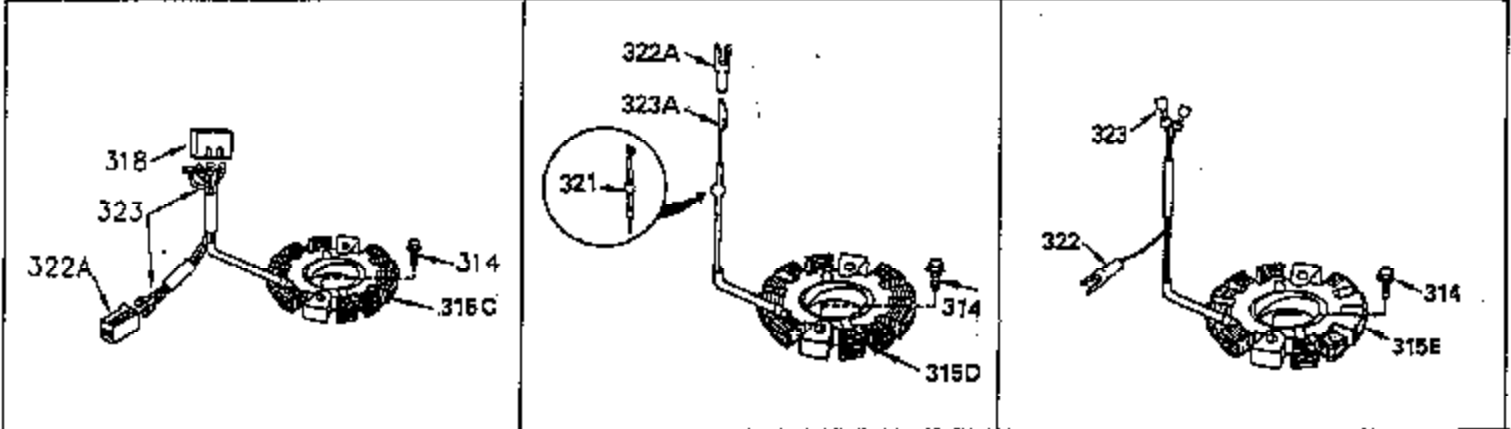

ILLUSTRATION SHOWS TYPICAL PARTS ONLY. ORDER BY PART NUMBER. PARTS NOT LISTED ARE SUPPLIED BY OEM.

OPTIONAL ELECTRIC STARTER MOTOR

OPTIONAL SPARK ARRESTOR

OPTIONAL DEBRIS SCREEN

Ref #	Part Number	Qty	Description
16	35520		Governor Lever
17	29916		Governor Lever Clamp
18	650548		Screw, 8-32 x 5/16"
19	35521		Extension Spring
28	30322		Lock Nut, 10-32
35	29826		Screw, 10-32 x 3/4"
36	29918		Lock Washer
37	29216		Lock Nut, 10-32
38	29642		Retaining Ring
60	35316		Blower Housing Extension
62	650760		Screw, 8-32 x 3/8"
63	28545		Grommet
64	30063		Screw, Torx T-30, 1/4-20"
65	650128		Screw, 10-24 1/2"
66	30063		Screw, Torx T-30, 1/4-20"
68	33356		Ground Terminal
131	30063		Screw, Torx T-30, 1/4-20 x 1/2"
172	28425		Valve Cover
173	35350		Breather Tube
174	650128		Screw, 10-24 x 1/2"
182	650517		Screw, 1/4-20 x 27/32"
186A	35523		Choke Link
186	35522		Governor Link
207	35525		Throttle Link
209A	650902		Screw, 10-32 x 7/16"
210	27793		Conduit Clip
211	28942		Screw, 10-32 x 3/8"
216	35516		R.P.M. Adjusting Lever
239A	34912		* Air Cleaner Gasket To Blower Housing
243	650875		Screw, 10-32 x 5-1/4"
325	27275		Wire Clip
327	34113		Starter Plug
361	30063		Screw, TorxT-30, 1/4-20 x 1/2"
380	632469		Carburetor (Incl. 184)
395	33605		Electric Starter Motor

ILLUSTRATION SHOWS TYPICAL PARTS ONLY. ORDER BY PART NUMBER. PARTS NOT LISTED ARE SUPPLIED BY OEM.

Ref #	Part Number	Qty	Description
64	30063		Screw, Torx T-30, 1/4-20"
131	30063		Screw, Torx T-30, 1/4-20 x 1/2"
239A	34912		* Air Cleaner Gasket To Blower Housing
243	650875		Screw, 10-32 x 5-1/4"
315	611113		Alternator Coil (3Amp D.C)(Incl. 321 322,323)
321	611161		Diode
322	610921		Connector Body
323	610922		Terminal
325	27275		Wire Clip