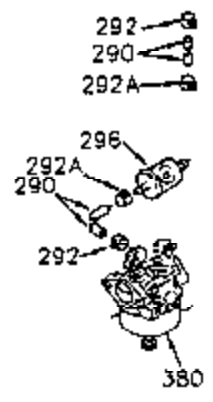

ILLUSTRATION SHOWS TYPICAL PARTS ONLY. ORDER BY PART NUMBER. PARTS NOT LISTED ARE SUPPLIED BY OEM. .

Ref #	Part Number	Qty	Description
64	30063		Screw, Torx T-30, 1/4-20"
131	30063		Screw, Torx T-30, 1/4-20 x 1/2"
239A	34912		* Air Cleaner Gasket To Blower Housing
240A	34909		Air Cleaner Body
243	650875		Screw, 10-32 x 5-1/4"
245B	34910		Air Cleaner Filter
245	35108		Air Cleaner Filter
250A	34911		Air Cleaner Cover
252A	650784		Screw, 10-24 x 11/16"
260B	35338A		Blower Housing
262	29747B		Screw, Torx T-40, 5/16-24 x 21/32"
285A	35411		Starter Screen
287	XXXXX		Pop Rivet (Can Be Purchased Locally)
290	29774		Fuel Line
292	26460		Fuel Line Clamp
296	34279B		Fuel Filter (Incl. 292)
308A	35437		Fill Tube Clip
325	27275		Wire Clip
327	34113		Starter Plug
380	632469		Carburetor (Incl. 184)