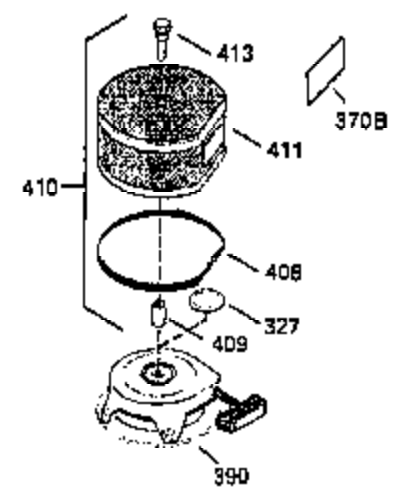

ILLUSTRATION SHOWS TYPICAL PARTS ONLY. ORDER BY PART NUMBER. PARTS NOT LISTED ARE SUPPLIED BY OEM.

**OPTIONAL ELECTRIC STARTER MOTOR**

**OPTIONAL SPARK ARRESTOR**

**OPTIONAL DEBRIS SCREEN**

Ref #	Part Number	Qty	Description
16	35520	1	Governor Lever
17	29916	1	Governor Lever Clamp
18	650548	1	Screw, Hex Washer Hd., 8-32 x 5/16
19	35203	1	Control Spring
35	29826	1	Governor Lever Screw
36	29918	1	E.T. Lock Washer
37	29216	1	Lock Nut
38	31919	2	Piston Pin Retaining Ring
38	29642	1	Retaining Ring
39	30322	1	Keeps Nut & Washer
60	35301	1	Blower Housing Extension
60	35316	1	Blower Housing Extension
64	30063	1	Torx T-30 Hex Washer Hd. Sems 1/4-20 x 1/2
64	30063	1	Screw, Torx T-30 Hex Washer Hd. 10-24 x 1/2
65	650128	1	Screw, Hex Hd. Sems, 10-24 x 1/2
65	650128	1	Screw, Hex Hd. Sems, 10-24 x 1/2
172	28425	1	Cover Valve Spring Box
173	35350	1	Breather Tube
174	650128	2	Screw, Hex Hd. Sems, 10-24 x 1/2
182	650517	2	Screw, Hex., Sems, 1/4-20 x 13/16
186	35302	1	Governor Link
207	35523	1	Throttle Link
210	27793	1	Conduit Clip
211	28942	1	Screw, Hex Washer Hd. Sems, 10-32 x 3/8
243	650875	2	Screw, Fil. Hd. Sems, 10-32 x 5 1/4
246	35108	1	Air Cleaner Filter
325	27275	1	Wire Clip
361	30063	4	Screw, Torx T-30, 1/4-20 x 1/2"
361	30063	4	Screw, Torx, T-30, 1/4-20 x 1/2"
380	632469	1	Carburetor
395	33605	1	Electric Starter Motor (12 Volt)
395	33605	1	Electric Starter Motor

ILLUSTRATION SHOWS TYPICAL PARTS ONLY. ORDER BY PART NUMBER. PARTS NOT LISTED ARE SUPPLIED BY OEM.

Ref #	Part Number	Qty	Description
39	30322	1	Keps Nut & Washer
64	30063	1	Torx T-30 Hex Washer Hd. Sems 1/4-20 x 1/2
64	30063	1	Screw, Torx T-30 Hex Washer Hd. 10-24 x 1/2
243	650875	2	Screw, Fil. Hd. Sems, 10-32 x 5 1/4
246	35108	1	Air Cleaner Filter
314	650873	2	Screw, 1/4-20 x 3/4"
315	611113	1	Alternator Coil (3Amp D.C)(Incl. 321, 322,323)
321	611161	1	Diode
322	610921	1	Connector Body
323	610922	1	Terminal
325	27275	1	Wire Clip