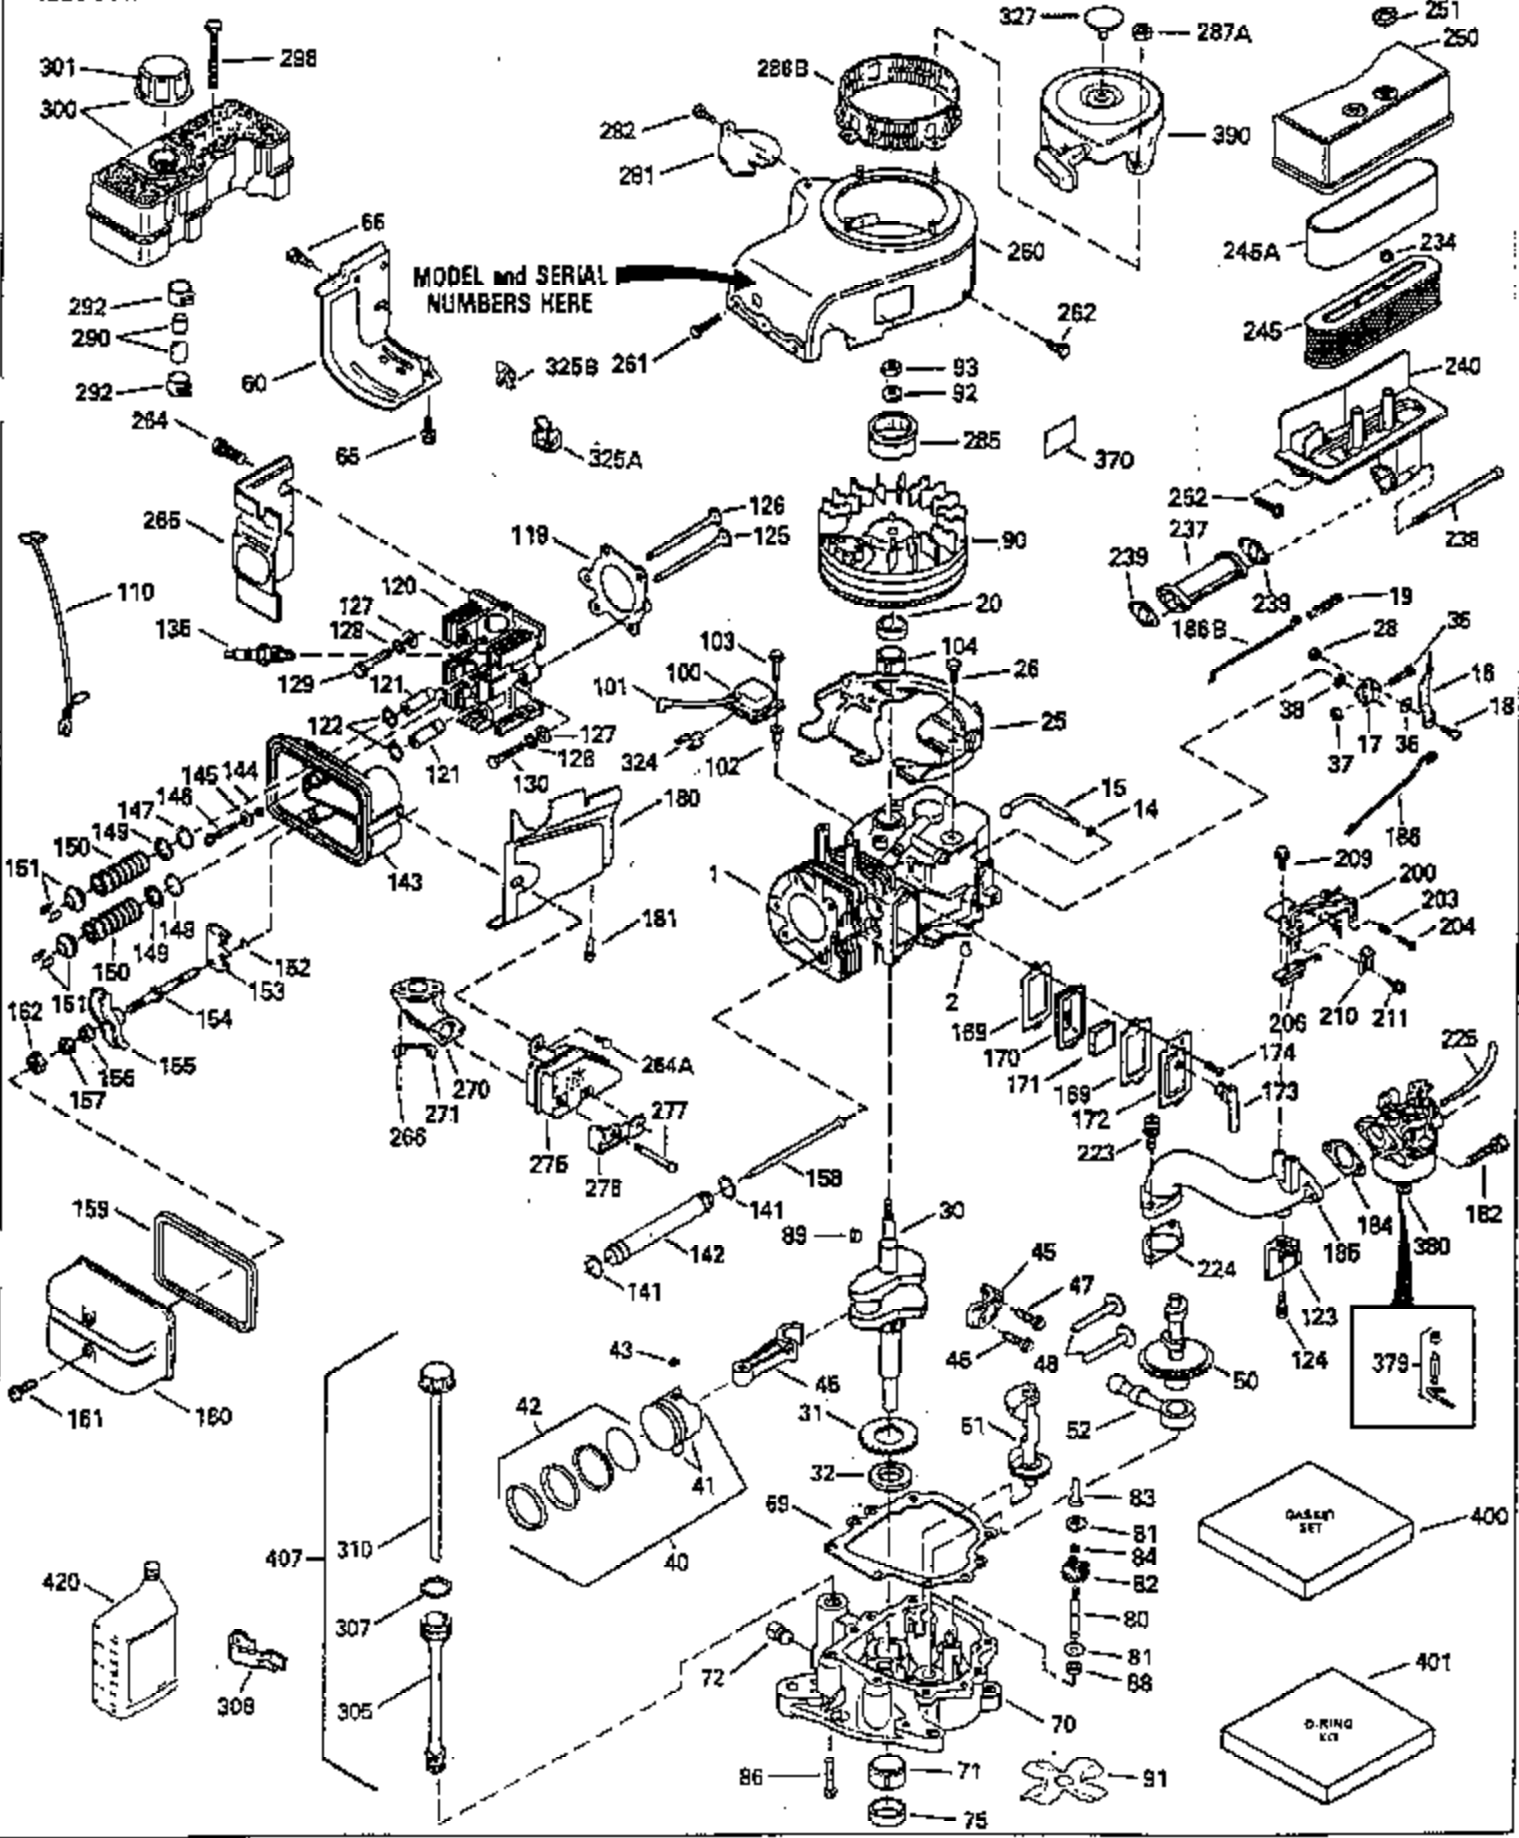

ILLUSTRATION SHOWS TYPICAL PARTS ONLY. ORDER BY PART NUMBER. PARTS NOT LISTED ARE SUPPLIED BY OEM.

Ref #	Part Number	Qty	Description
1	35323A	1	Cylinder (Incl. Nos. 2 & 20)
2	27652	2	Dowel Pin
14	28277	1	Flat Washer
15	35324	1	Governor Rod
16	35520	1	Governor Lever
17	29916	1	Governor Lever Clamp
18	650548	1	Screw, Hex Washer Hd., 8-32 x 5/16
19	35203	1	Control Spring
20	35319	1	Oil Seal
25	35326	1	Blower Housing Baffle
26	650561		Screw, Hex Washer Hd. Durlock, 1/4- 20 x 5/8
30	35336	1	Crankshaft
31	35327	1	Counter-Balance Gear
35	29826	1	Governor Lever Screw
36	29918	1	E.T. Lock Washer
37	29216	1	Lock Nut
38	31919	2	Piston Pin Retaining Ring
38	29642	1	Retaining Ring
39	30322	1	Keys Nut & Washer
40	35339	1	Piston, Pin & Ring Set (Std.) (Incl. 41, 42 & 43)
40	35340	1	Piston, Pin & Ring Set (.010" Over- Sized (Incl. Nos. 41,42 & 43)
40	35341	1	Piston, Pin & Ring Set (.020" Over- Sized) (Incl. Nos. 41, 42 & 43)
41	35329	1	Piston & Pin Ass'y. (Std.) (Incl. No. 43)
41	35430	1	Piston & Pin Ass'y. (.010" Oversized) (Incl. No. 43)
41	35431	1	Piston & Pin Ass'y. (.020" Oversized) (Incl. No. 43)
42	34866	1	Ring Set (Std.)
42	34867	1	Ring Set (.010")
42	34868	1	Ring Set (.020")
45	35330	1	Connecting Rod Ass'y.(Incl. Nos. 46 & 47)
46	650908	1	Bolt, Connecting Rod
47	650882	2	Bolt, Connecting Rod
48	35313	2	Lifter Valve
50	35314A	1	Camshaft Ass'y.
51	35315	1	Counter-Balance Weight Ass'y.
52	31356	1	Oil Pump Assembly
60	35301	1	Blower Housing Extension
60	35316	1	Blower Housing Extension
64	30063	1	Torx T-30 Hex Washer Hd. Sems 1/4-20 x 1/2
64	30063	1	Screw, Torx T-30 Hex Washer Hd. 10-24 x 1/2
65	650128	1	Screw, Hex Hd. Sems, 10-24 x 1/2
65	650128	1	Screw, Hex Hd. Sems, 10-24 x 1/2
69	35317	1	* Engine Mounting Flange Gasket
70	35318	1	Engine Mounting Flange (Incl. Nos. 72, 75 & 80)
72	31927	1	Oil Drain Plug
75	35319	1	Oil Seal
80	35320	1	Governor Shaft
81	35479	1	Flat Washer
81	35479	1	Flat Washer
82	35321	1	Governor Weight Ass'y.
83	35322	1	Governor Spool
84	29193	1	Retaining Ring
86	650833	7	Screw, Hex Washer Hd. Powerlok, 1/4-20 x 1-3/16
88	31707A	1	Governor Gear Spacer
89	32589	1	Flywheel Key
90	611093	1	Flywheel