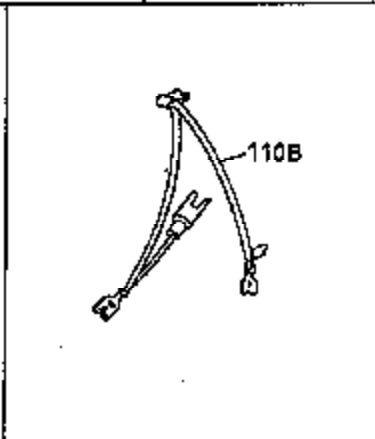

ILLUSTRATION SHOWS TYPICAL PARTS ONLY. ORDER BY PART NUMBER. PARTS NOT LISTED ARE SUPPLIED BY OEM. .

Ref #	Part Number	Qty	Description
	39 30322	1	Keeps Nut & Washer
	64 30063	1	Torx T-30 Hex Washer Hd. Sems 1/4-20 x 1/2
	64 30063	1	Screw, Torx T-30 Hex Washer Hd. 10-24 x 1/2
240A	34909	1	Body Air Cleaner (Black)
243	650875	2	Screw, Fil. Hd. Sems, 10-32 x 5 1/4
245	34910	1	Air Cleaner Filter
246	35108	1	Air Cleaner Filter
262	29747B	2	Screw, Hex Hd. Sems, 5/16-24 x 21/32
286	35411	1	Starter Screen
290	29774	1	Fuel Line (15.50")
292	26460	1	Fuel Line Clamp
292	26460	1	Fuel Line Clamp
296	34279A	1	Fuel Filter (Incl. 292)
308A	33997	1	Fill Tube Clip
308A	33997	1	Oil Fill Tube
325	27275	1	Wire Clip
327	34113	1	Starter Plug
380	632469	1	Carburetor

ILLUSTRATION SHOWS TYPICAL PARTS ONLY. ORDER BY PART NUMBER. PARTS NOT LISTED ARE SUPPLIED BY OEM.

Ref #	Part Number	Qty	Description
39	30322	1	Keeps Nut & Washer
64	30063	1	Torx T-30 Hex Washer Hd. Sems 1/4-20 x 1/2
64	30063	1	Screw, Torx T-30 Hex Washer Hd. 10-24 x 1/2
243	650875	2	Screw, Fil. Hd. Sems, 10-32 x 5 1/4
246	35108	1	Air Cleaner Filter
314	650873	2	Screw, 1/4-20 x 3/4"
315	611113	1	Alternator Coil (3Amp D.C)(Incl. 321, 322,323)
321	611161	1	Diode
322	610921	1	Connector Body
323	610922	1	Terminal
325	27275	1	Wire Clip