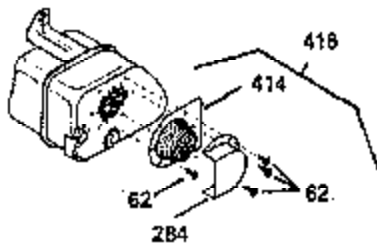

**OPTIONAL SPARK
ARRESTOR**