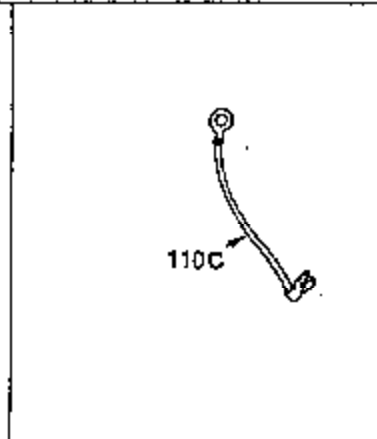

ILLUSTRATION SHOWS TYPICAL PARTS ONLY. ORDER BY PART NUMBER. PARTS NOT LISTED ARE SUPPLIED BY OEM. .

Ref #	Part Number	Qty	Description
	39 30322	1	Keeps Nut & Washer
	64 30063	1	Torx T-30 Hex Washer Hd. Sems 1/4-20 x 1/2
	64 30063	1	Screw, Torx T-30 Hex Washer Hd. 10-24 x 1/2
240A	34909	1	Body Air Cleaner (Black)
243	650875	2	Screw, Fil. Hd. Sems, 10-32 x 5 1/4
245	34910	1	Air Cleaner Filter
246	35108	1	Air Cleaner Filter
262	29747B	2	Screw, Hex Hd. Sems, 5/16-24 x 21/32
286	35411	1	Starter Screen
290	29774	1	Fuel Line (15.50")
292	26460	1	Fuel Line Clamp
292	26460	1	Fuel Line Clamp
296	34279A	1	Fuel Filter (Incl. 292)
308A	33997	1	Fill Tube Clip
308A	33997	1	Oil Fill Tube
325	27275	1	Wire Clip
327	34113	1	Starter Plug
380	632469	1	Carburetor

ILLUSTRATION SHOWS TYPICAL PARTS ONLY. ORDER BY PART NUMBER. PARTS NOT LISTED ARE SUPPLIED BY OEM.

Ref #	Part Number	Qty	Description
39	30322	1	Keeps Nut & Washer
64	30063	1	Torx T-30 Hex Washer Hd. Sems 1/4-20 x 1/2
64	30063	1	Screw, Torx T-30 Hex Washer Hd. 10-24 x 1/2
243	650875	2	Screw, Fil. Hd. Sems, 10-32 x 5 1/4
246	35108	1	Air Cleaner Filter
314	650873	2	Screw, 1/4-20 x 3/4"
315	611113	1	Alternator Coil (3Amp D.C)(Incl. 321, 322,323)
321	611161	1	Diode
322	610921	1	Connector Body
323	610922	1	Terminal
325	27275	1	Wire Clip