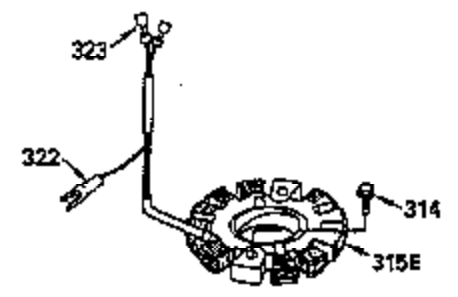

ILLUSTRATION SHOWS TYPICAL PARTS ONLY. ORDER BY PART NUMBER. PARTS NOT LISTED ARE SUPPLIED BY OEM.

**OPTIONAL ELECTRIC  
 STARTER MOTOR**

**OPTIONAL SPARK  
 ARRESTOR**

**OPTIONAL DEBRIS  
 SCREEN**

Ref #	Part Number	Qty	Description
16	35520	1	Governor Lever
17	29916	1	Governor Lever Clamp
18	650548	1	Screw, Hex Washer Hd., 8-32 x 5/16
19	35203	1	Control Spring
35	29826	1	Governor Lever Screw
36	29918	1	E.T. Lock Washer
37	29216	1	Lock Nut
38	31919	2	Piston Pin Retaining Ring
38	29642	1	Retaining Ring
39	30322	1	Keys Nut & Washer
60	35301	1	Blower Housing Extension
60	35316	1	Blower Housing Extension
64	30063	1	Torx T-30 Hex Washer Hd. Sems 1/4-20 x 1/2
64	30063	1	Screw, Torx T-30 Hex Washer Hd. 10-24 x 1/2
65	650128	1	Screw, Hex Hd. Sems, 10-24 x 1/2
65	650128	1	Screw, Hex Hd. Sems, 10-24 x 1/2
172	28425	1	Cover Valve Spring Box
173	35350	1	Breather Tube
174	650128	2	Screw, Hex Hd. Sems, 10-24 x 1/2
182	650517	2	Screw, Hex., Sems, 1/4-20 x 13/16
186A	35523	1	Choke Link
186	35302	1	Governor Link
207	35525	1	Throttle Link
210	27793	1	Conduit Clip
211	28942	1	Screw, Hex Washer Hd. Sems, 10-32 x 3/8
243	650875	2	Screw, Fil. Hd. Sems, 10-32 x 5 1/4
246	35108	1	Air Cleaner Filter
325	27275	1	Wire Clip
327	34113	1	Starter Plug
361	30063	4	Screw, Torx T-30, 1/4-20 x 1/2"
361	30063	4	Screw, Torx, T-30, 1/4-20 x 1/2"
380	632469	1	Carburetor
395	33605	1	Electric Starter Motor (12 Volt)
395	33605	1	Electric Starter Motor

ILLUSTRATION SHOWS TYPICAL PARTS ONLY. ORDER BY PART NUMBER. PARTS NOT LISTED ARE SUPPLIED BY OEM.

Ref #	Part Number	Qty	Description
39	30322	1	Keeps Nut & Washer
64	30063	1	Torx T-30 Hex Washer Hd. Sems 1/4-20 x 1/2
64	30063	1	Screw, Torx T-30 Hex Washer Hd. 10-24 x 1/2
243	650875	2	Screw, Fil. Hd. Sems, 10-32 x 5 1/4
246	35108	1	Air Cleaner Filter
314	650873	2	Screw, 1/4-20 x 3/4"
315	611113	1	Alternator Coil (3Amp D.C)(Incl. 321, 322,323)
321	611161	1	Diode
322	610921	1	Connector Body
323	610922	1	Terminal
325	27275	1	Wire Clip