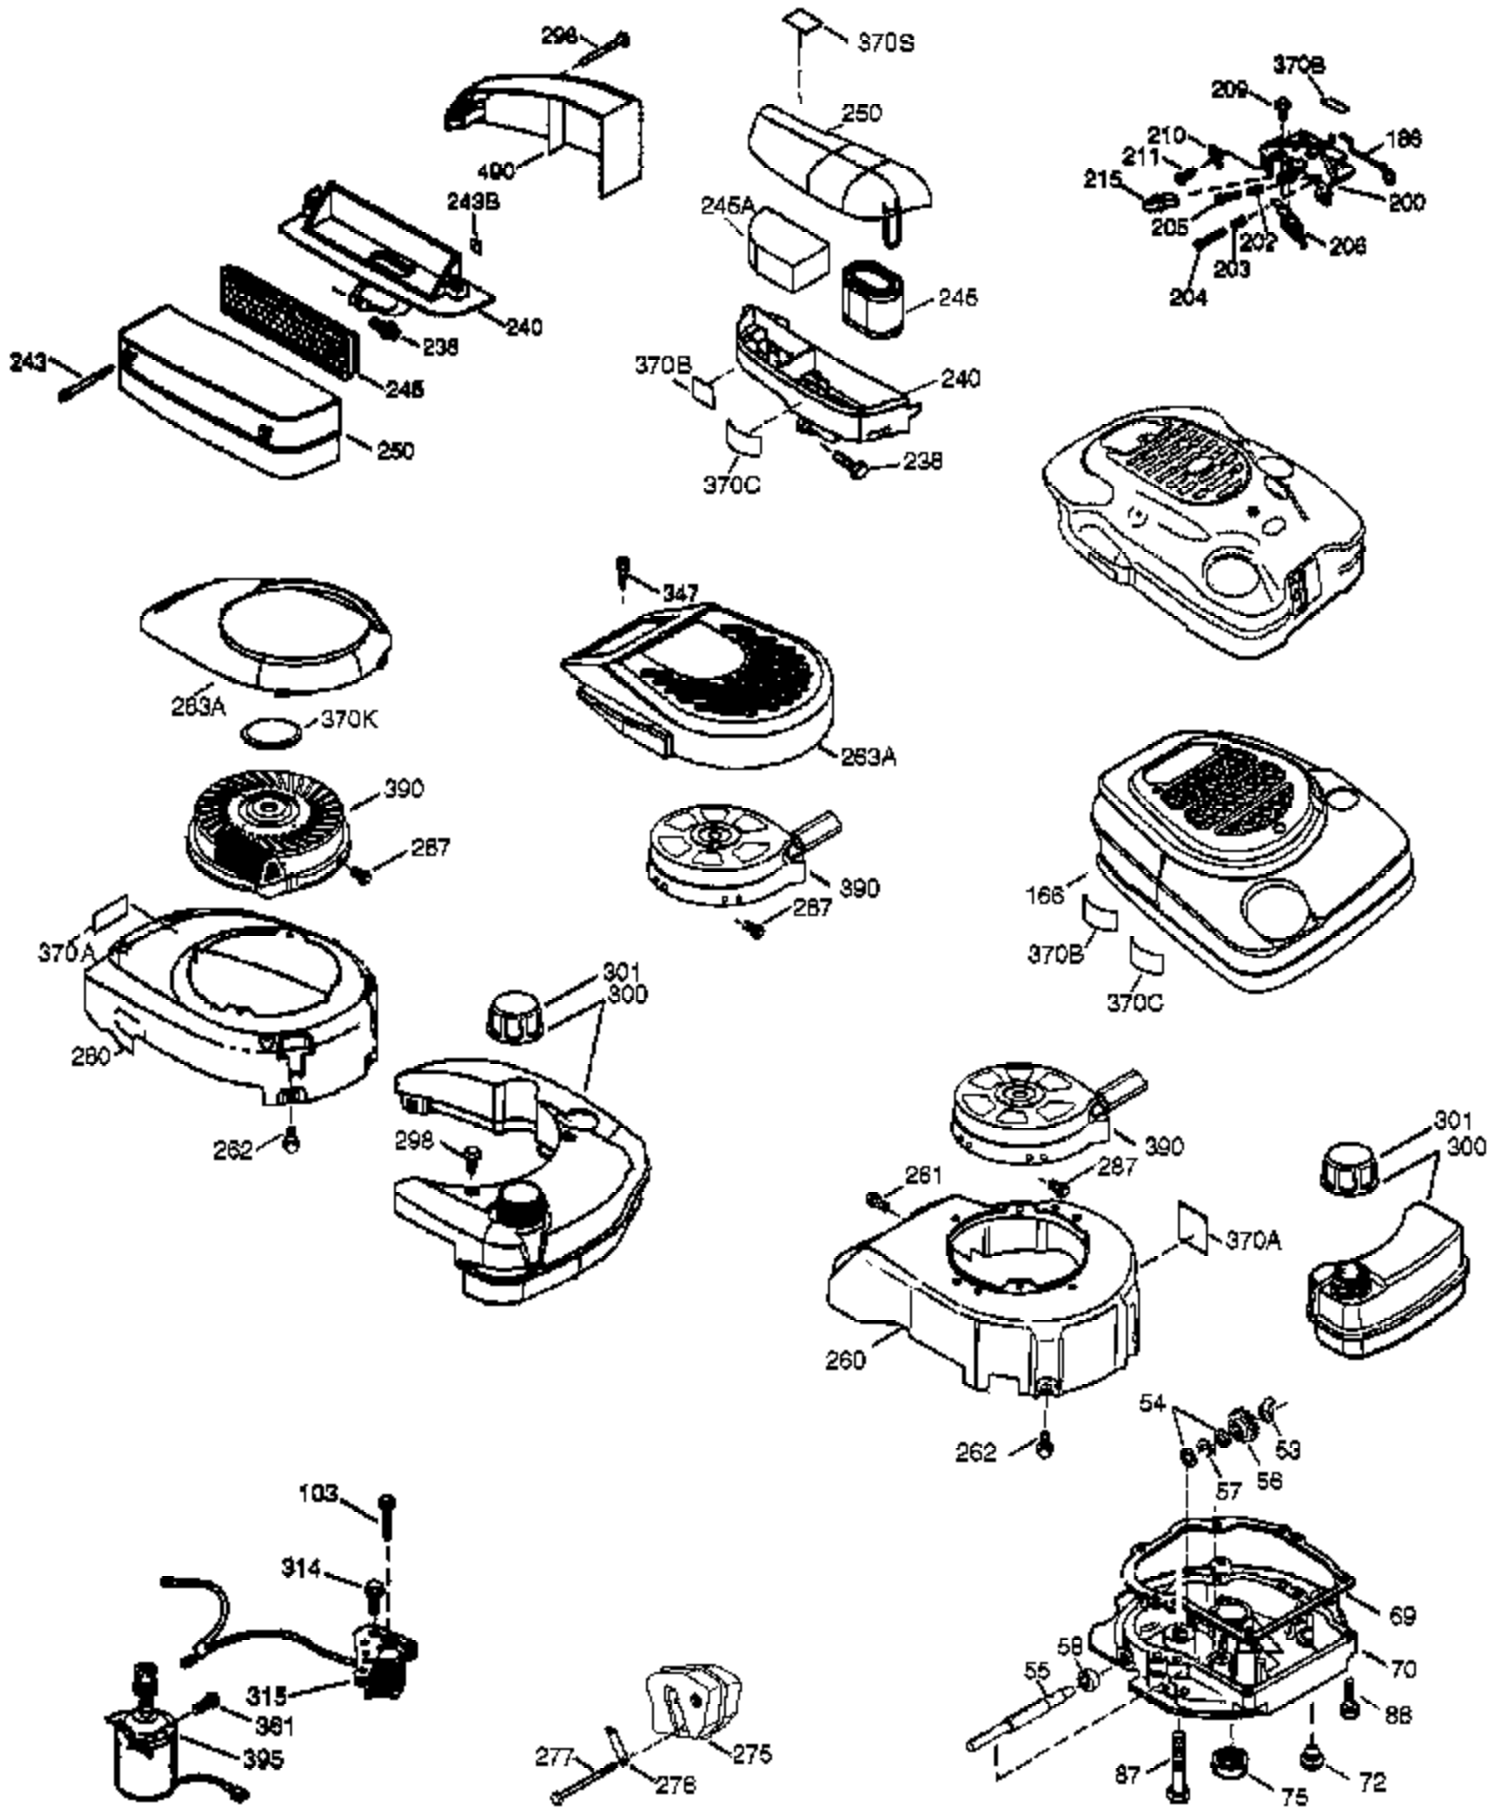

Ref #	Part Number	Qty	Description
153	36649	1	Push Rod Guide
154	650913	1	Rocker Arm Stud
155	35624A	1	Rocker Arm
157	650914	1	Lock Nut
158	36629	2	Push Rod
159	35626	1	* Rocker Arm Cover Gasket
160	35627	1	Rocker Arm Housing
161	30063	4	Screw,T-30, 1/4-20 x 1/2"
178	29752	2	Nut & Lock Washer, 1/4-28
182	30088A	2	Screw, 1/4-28 x 1"
184	26756	1	* Carburetor Gasket
185	37653	1	Intake Pipe
186	32653	1	Governor Link
187	37203	1	Spacer
189	650839	1	Screw, 1/4-20 x 3/8"
191	36559A	1	S.E. Brake Ass'y. (Incl. 195)
195	610973	1	Terminal
207	34336	1	Throttle Link
216	33086	1	Speed Adjustment Lever
223A	651043	2	Screw, 1/4-20 x 1-31/64"
223	651044	1	Screw, 1/4-20 x 2 25/32"
224	36581	2	* Intake Pipe Gasket
238	650932	2	Screw, 10-32 x 49/64"
238	650932	2	Screw, 10-32 x 49/64"
239	34338	1	* Air Cleaner Gasket
241	36919	1	Air Cleaner Collar
245	36905	1	Air Filter
250	37122	1	Air Cleaner Cover (Black)
260	37634	1	Blower Housing
261	650853	1	Screw, Torx T-30, 1/4-20 x 1/2"
262	650831	2	Screw, 1/4-20 x 1/2"
275	36950A	1	Muffler (Incl. 276 & 277)
276	36949	1	Locking Plate
277	651039	2	Screw, 1/4-20 x 2-47/64"
285	35000A	1	Starter Cup
287	650926	2	Screw, 8-32 x 21/64"
290	34357	1	Fuel Line
292	26460	2	Fuel Line Clamp
292	26460	1	Fuel Line Clamp
300	35586	1	Fuel Tank (Incl. 292 & 301)
301	36246	1	Fuel Cap
305	35577	1	Oil Fill Tube
306	36996	1	* "O" Ring
307	35499	1	"O" Ring
309	650562	1	Screw, 10-32 x 1/2"
310	36801	1	Dipstick
313	34080	1	Spacer Key
370C	37318	1	Primer Decal (3X)
370D	36534	1	Caution Decal
380	640272	1	Carburetor (Incl. 184)
390	590739	1	Rewind Starter (NOTE: This engine could have been built with 590702 starter.)
400	37617	1	* Gasket Set (Incl. items marked PK in notes.)
420	730225A	1	SAE 30 4-Cycle Engine Oil (Quart)