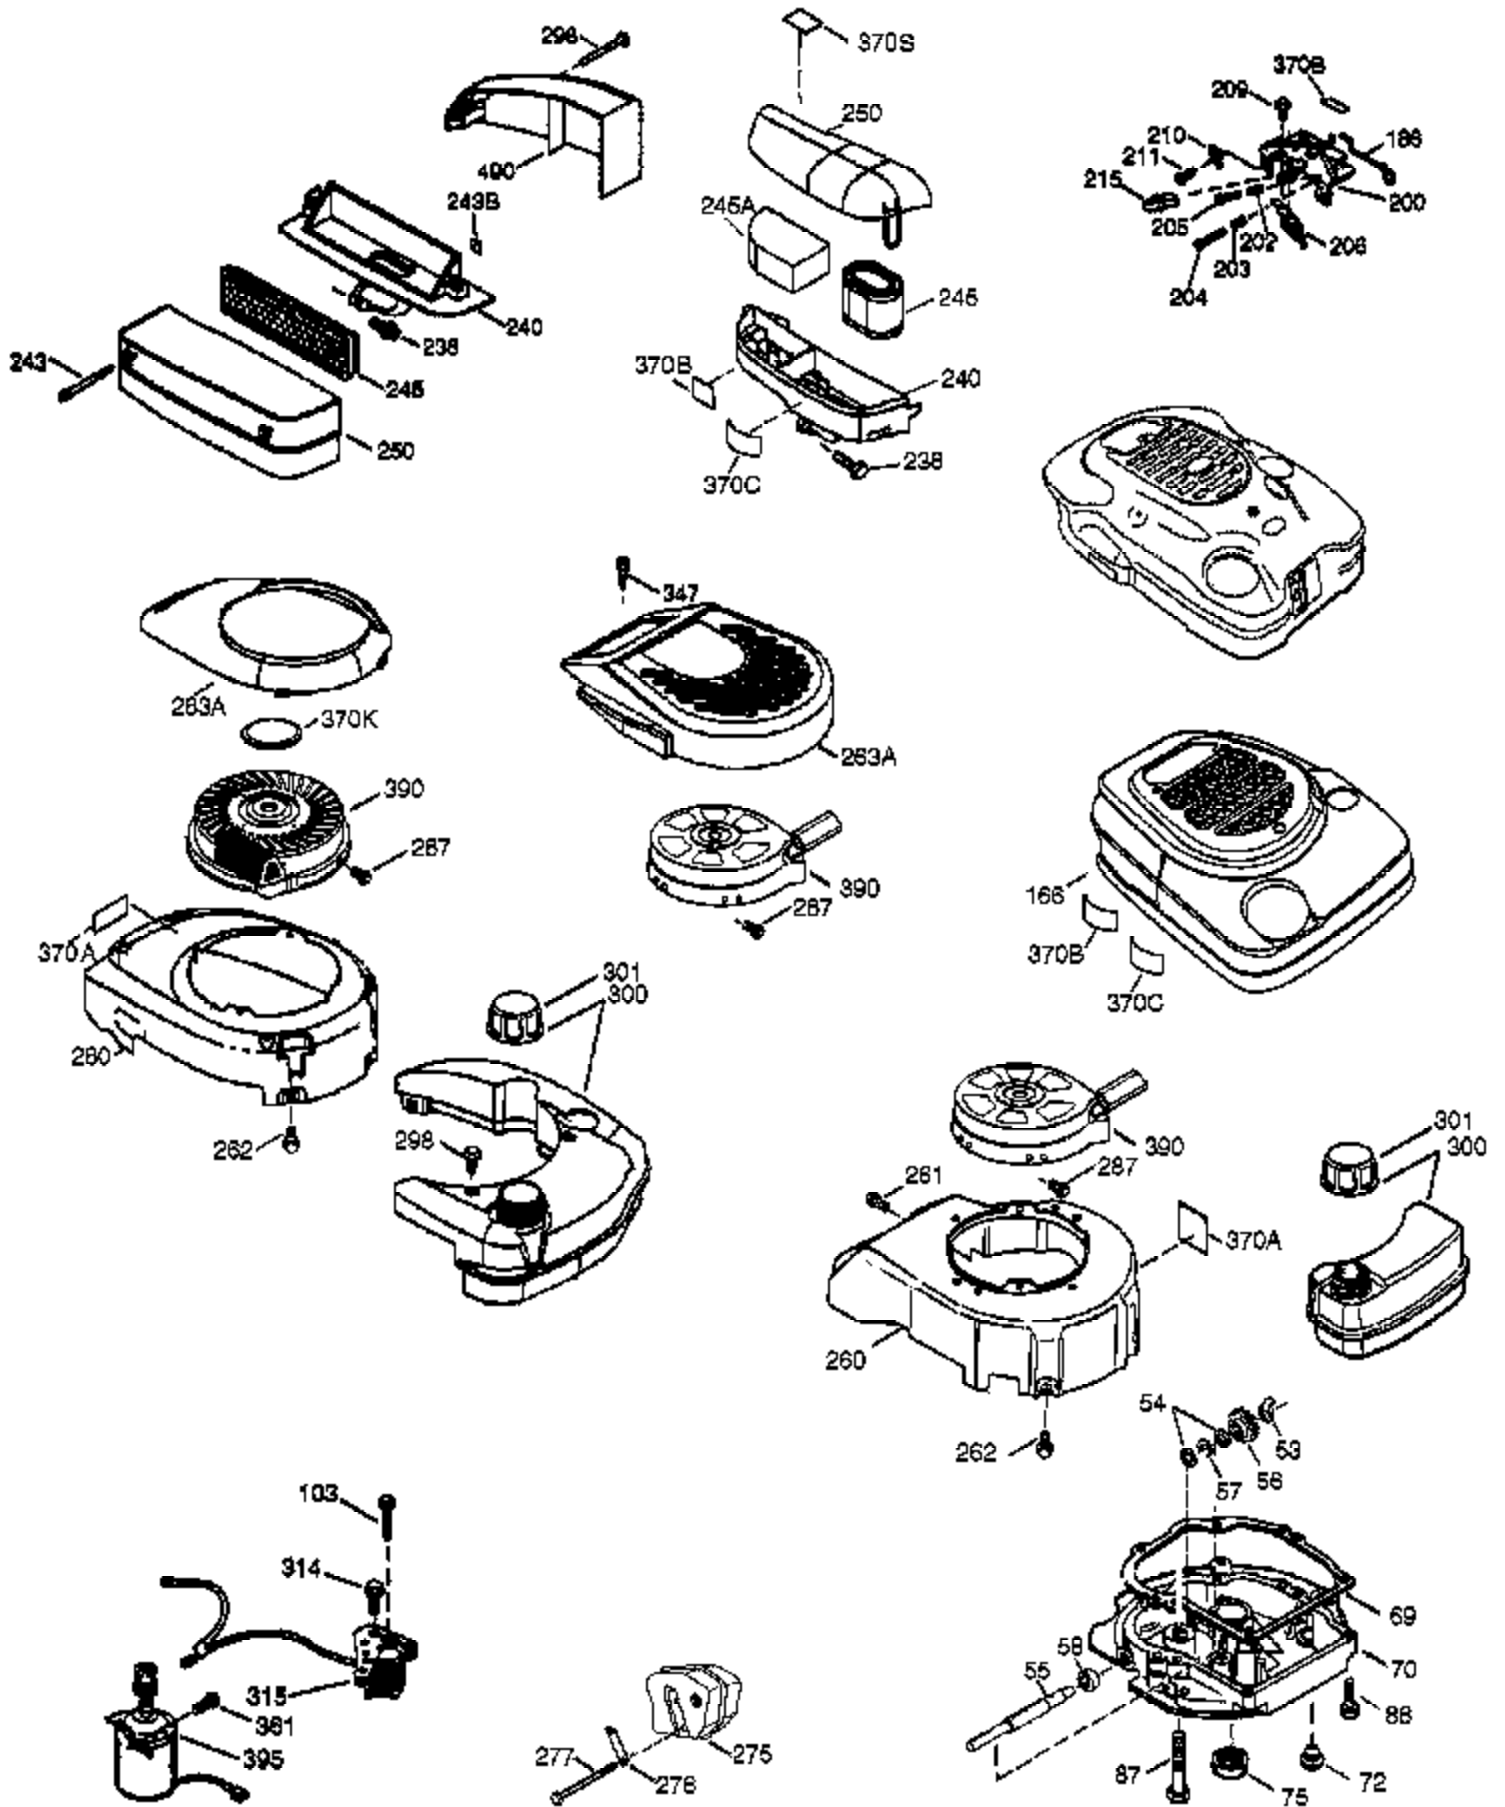

Ref #	Part Number	Qty	Description
46	32610A	2	Connecting Rod Bolt
69	37609	1	* Mounting Flange Gasket
70	34311E	1	Mounting Flange (Incl. 72 thru 83,306)
72	36083	1	Oil Drain Plug
75	27897	1	Oil Seal
86	650488	6	Screw, 1/4-20 x 1-1/4"
103	651007	2	Screw, T-15, 10-24 x 15/16"
186	34337	1	Governor Link
200	33131A	1	Control Bracket (Incl. 202 thru 206)
202	36482	1	Compression Spring
203	31342	1	Compression Spring
204	651029	1	Screw, Torx T-10, 5-40 x 7/16"
205	651019	1	Screw, T-10, 6-32 x 41/64"
206	610973	1	Terminal
209	30200	2	Screw, 10-24 x 9/16"
210	27793	1	Conduit Clip
211	28942	1	Screw, 8-32 x 3/8"
238	650806	2	Screw, 10-32 x 5/8"
240	36743	1	Air Cleaner Body
245A	36746	1	Pre-Air Cleaner Filter
245	36745	1	Air Cleaner Filter
250	36744	1	Air Cleaner Cover
260	37204	1	Blower Housing
261	650853	1	Screw, T-30, 1/4-20 x 1/2"
262	650831	2	Screw, 1/4-20 x 1/2"
263A	36758	1	Starter Grill
275	36950A	1	Muffler (Incl. 276 & 277)
276	36949	1	Locking Plate
277	651039	2	Screw, 1/4-20 x 2-47/64"
287	650926	2	Screw, 8-32 x 21/64"
298	28763	3	Screw, 10-32 x 35/64"
300	36757	1	Fuel Tank (Incl. 292 & 301)
301	36246	1	Fuel Cap
370A	36261	2	Lubrication Decal
370K	36695	1	Starter Decal
370C	37318	1	Primer Decal
390	590737	1	Rewind Starter (NOTE: This engine could have been built with 590694 starter.)