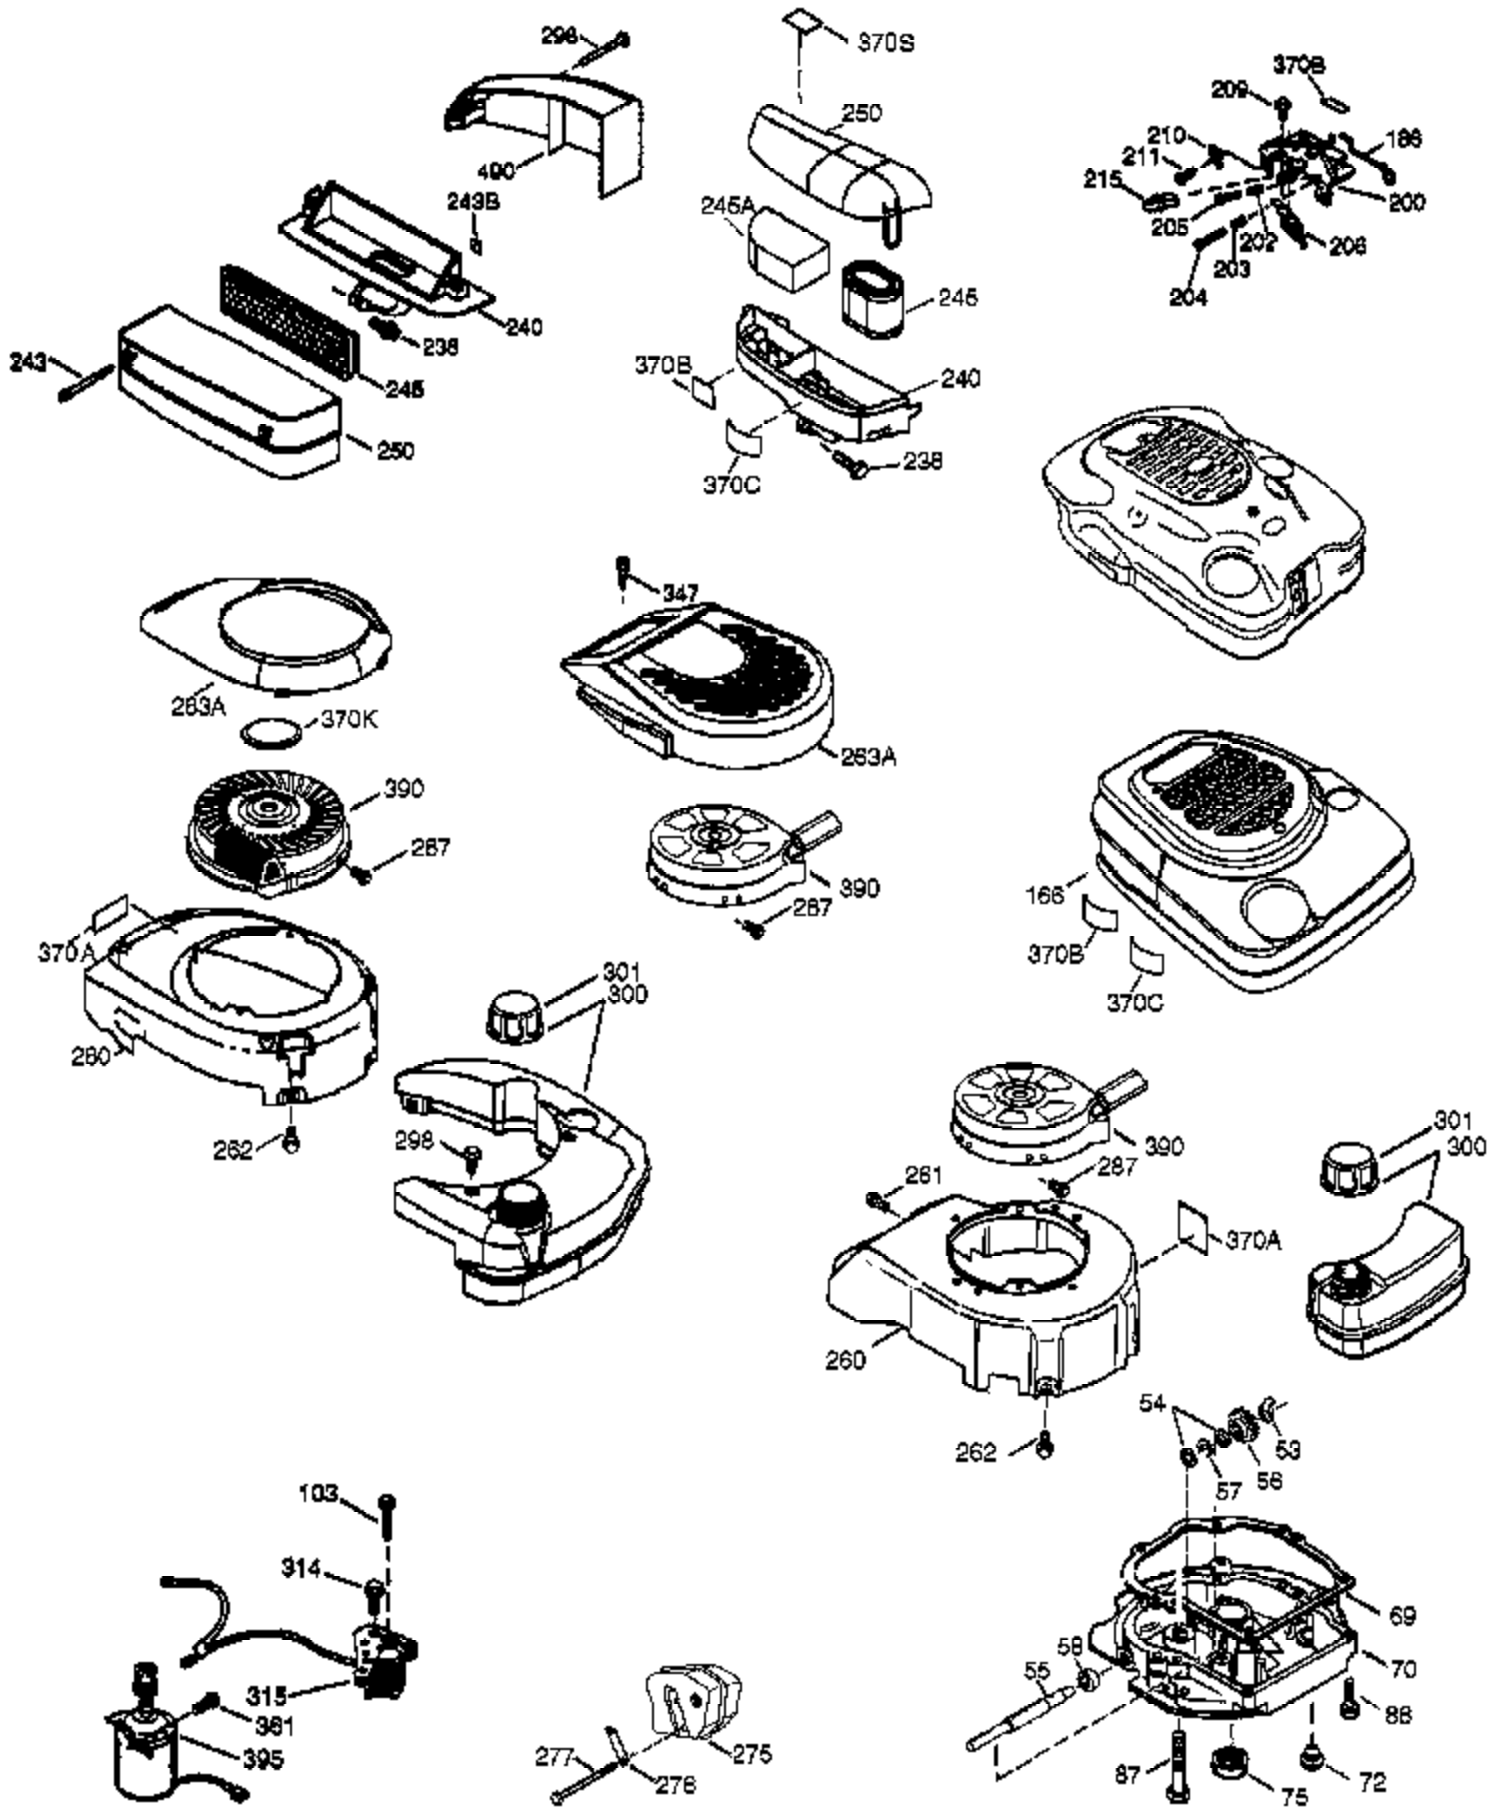

Ref #	Part Number	Qty	Description
46	32610A	2	Connecting Rod Bolt
69	35261	1	* Mounting Flange Gasket
70	34311E	1	Mounting Flange (Incl. 72 thru 83,306)
72	30572	1	Oil Drain Plug (Incl. 73)
75	27897	1	Oil Seal
86	650488	6	Screw, 1/4-20 x 1-1/4"
103	651007	2	Screw, Torx T-15, 10-24 x 15/16"
186	32653	1	Governor Link
238	650932	2	Screw, 10-32 x 49/64"
245	36905	1	Air Cleaner Filter
250	36920	1	Air Cleaner Cover
260	37180	1	Blower Housing
261	30063	2	Screw, Torx T-30, 1/4-20 x 1/2"
262	650831	2	Screw, 1/4-20 x 1/2"
263A	37184	1	Starter Grill (Black)
275	36950A	1	Muffler (Incl. 276 & 277)
276	36949	1	Locking Plate
277	651039	2	Screw, 1/4-20 x 2-47/64"
287	650926	2	Screw, 8-32 x 21/64"
298	28763	2	Screw, 10-32 x 35/64"
300	36916	1	Fuel Tank (Incl. 292 & 301)
301	36246	1	Fuel Cap
347	651038	1	Screw, 10-32 x 27/32"
370A	36261	1	Lubrication Decal
370C	37318	1	Primer Decal
390	590739	1	Rewind Starter (NOTE: This engine could have been built with 590702 starter).
900	0		Replacement Engine NONE
900	0	1	Replacement Short Block 750853A, order from 71-999