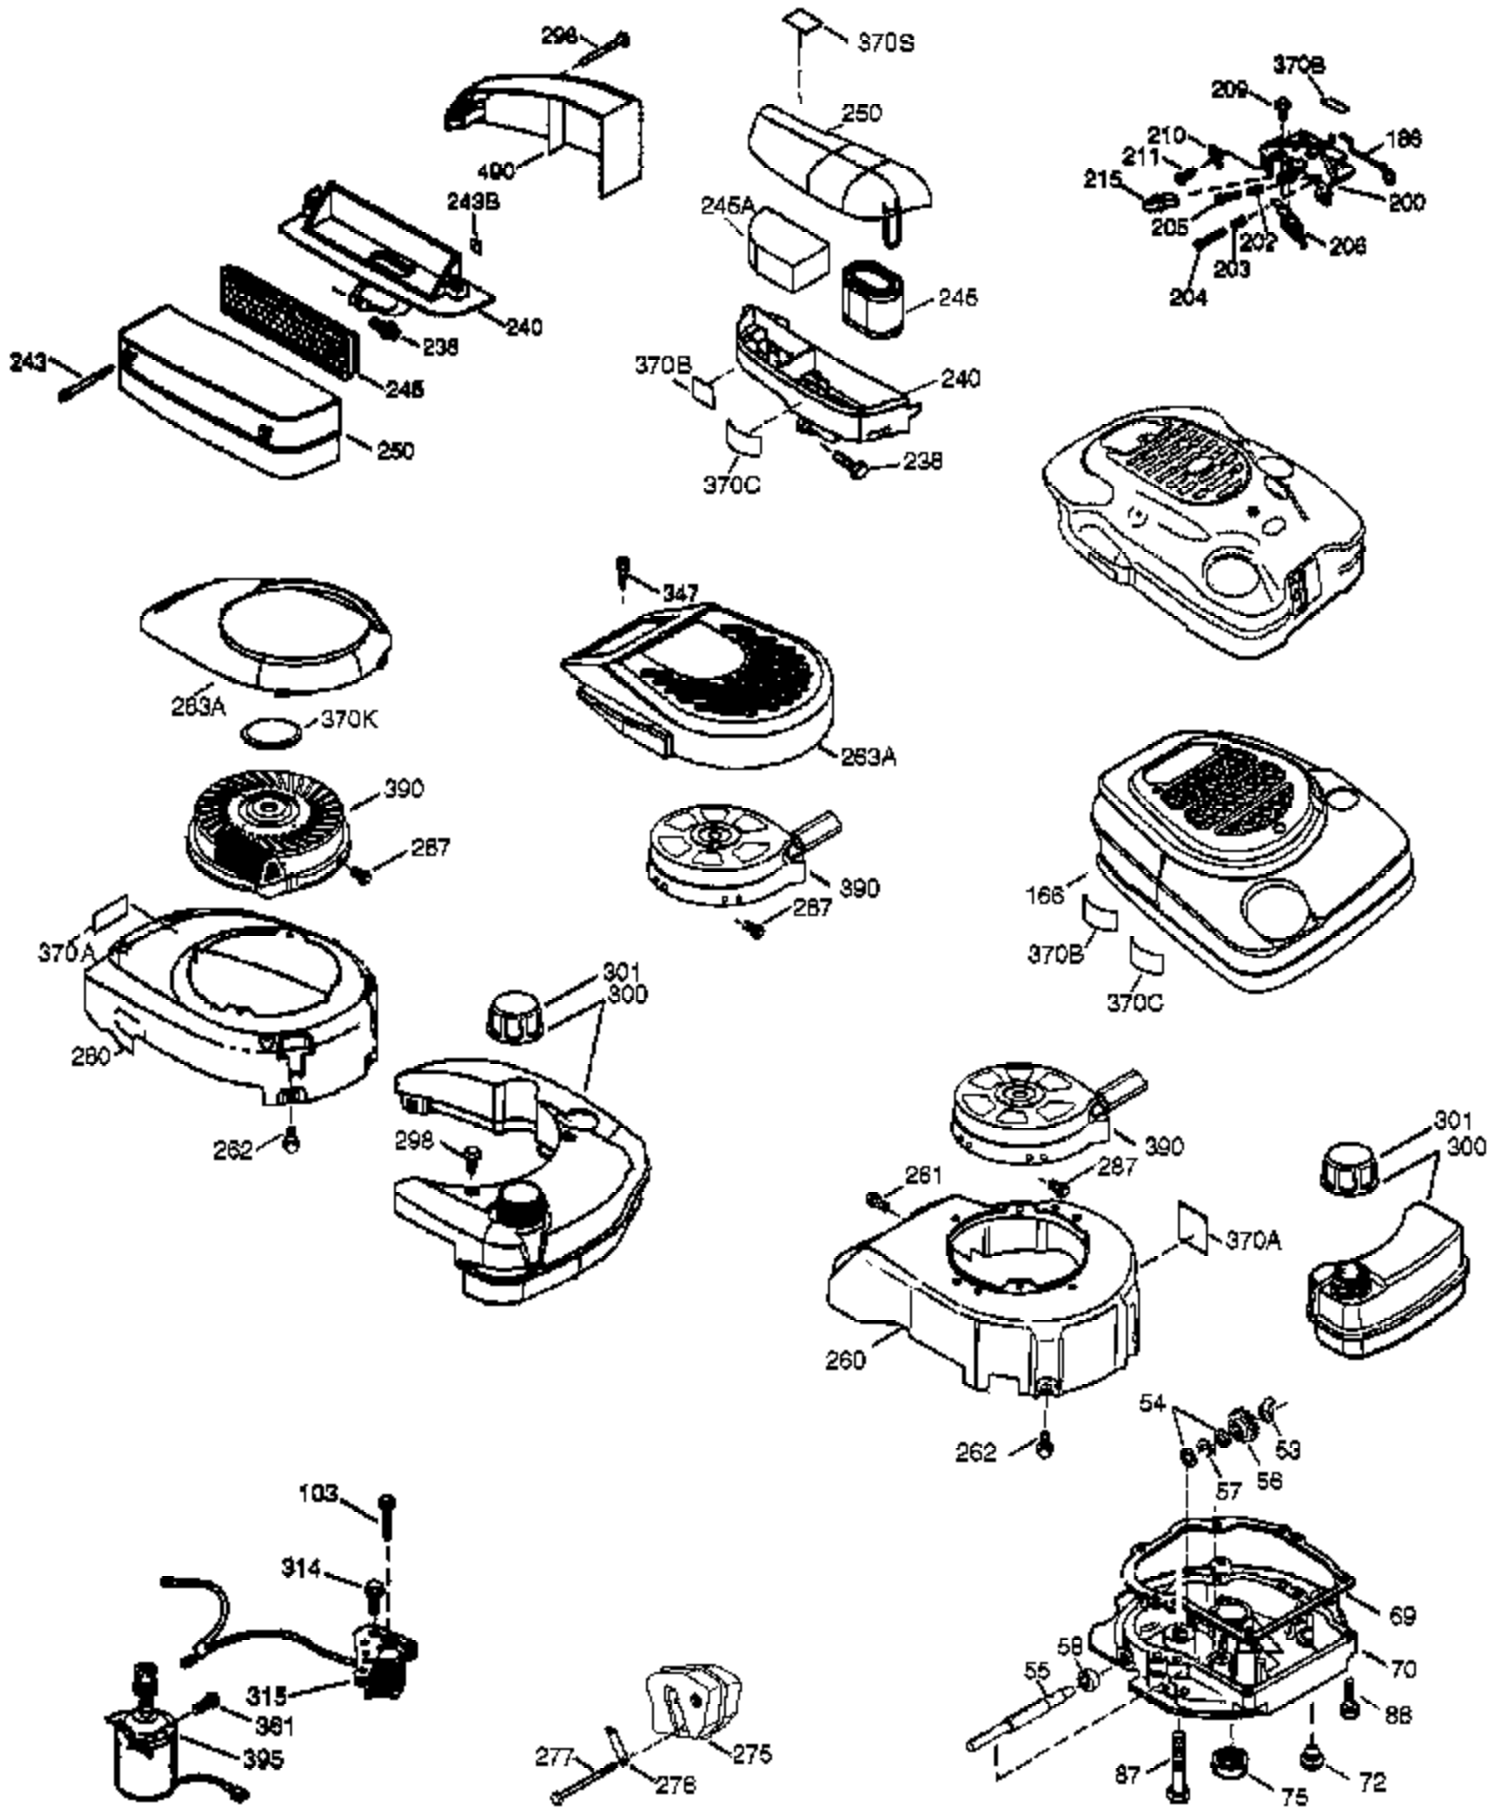

Ref #	Part Number	Qty	Description
46	32610A	2	Connecting Rod Bolt
53	31745	1	Tang Washer
54	31747	1	Washer
55	35218A	1	P.T.O. Shaft
56	33401	1	R.H. Worm Gear
57	33537	1	Retaining Ring
58	31744	1	Oil Seal
69	35261	1	* Mounting Flange Gasket
70	36985A	1	Mounting Flange (Incl. 58,72 thru 83, 306)
72	36083	1	Oil Drain Plug
75	26208	1	Oil Seal
86	650488	5	Screw, 1/4-20 x 1-1/4"
87	650492	1	Screw, 1/4-20 x 2-1/4"
103	651007	2	Screw, Torx T-15, 10-24 x 15/16"
186	32653	1	Governor Link
238	650806	2	Screw, 10-32 x 5/8"
240	36743	1	Air Cleaner Body
245	36745	1	Air Cleaner Filter
250	36744	1	Air Cleaner Cover
260	37204	1	Blower Housing
261	650853	1	Screw, Torx T-30, 1/4-20 x 1/2"
262	650831	2	Screw, 1/4-20 x 1/2"
263A	36758	1	Starter Grill
275	36492	1	Muffler (Incl. 277)
277	650988	2	Screw, 1/4-20 x 2-9/32"
287	650926	2	Screw, 8-32 x 21/64"
298	28763	2	Screw, 10-32 x 35/64"
300	36757	1	Fuel Tank (Incl. 292 & 301)
301	36246	1	Fuel Cap
370A	36261	1	Lubrication Decal
370C	37199	1	Primer Decal
370K	36695	1	Starter Decal
390	590737	1	Rewind Starter (NOTE: This engine could have been built with 590694 starter.)