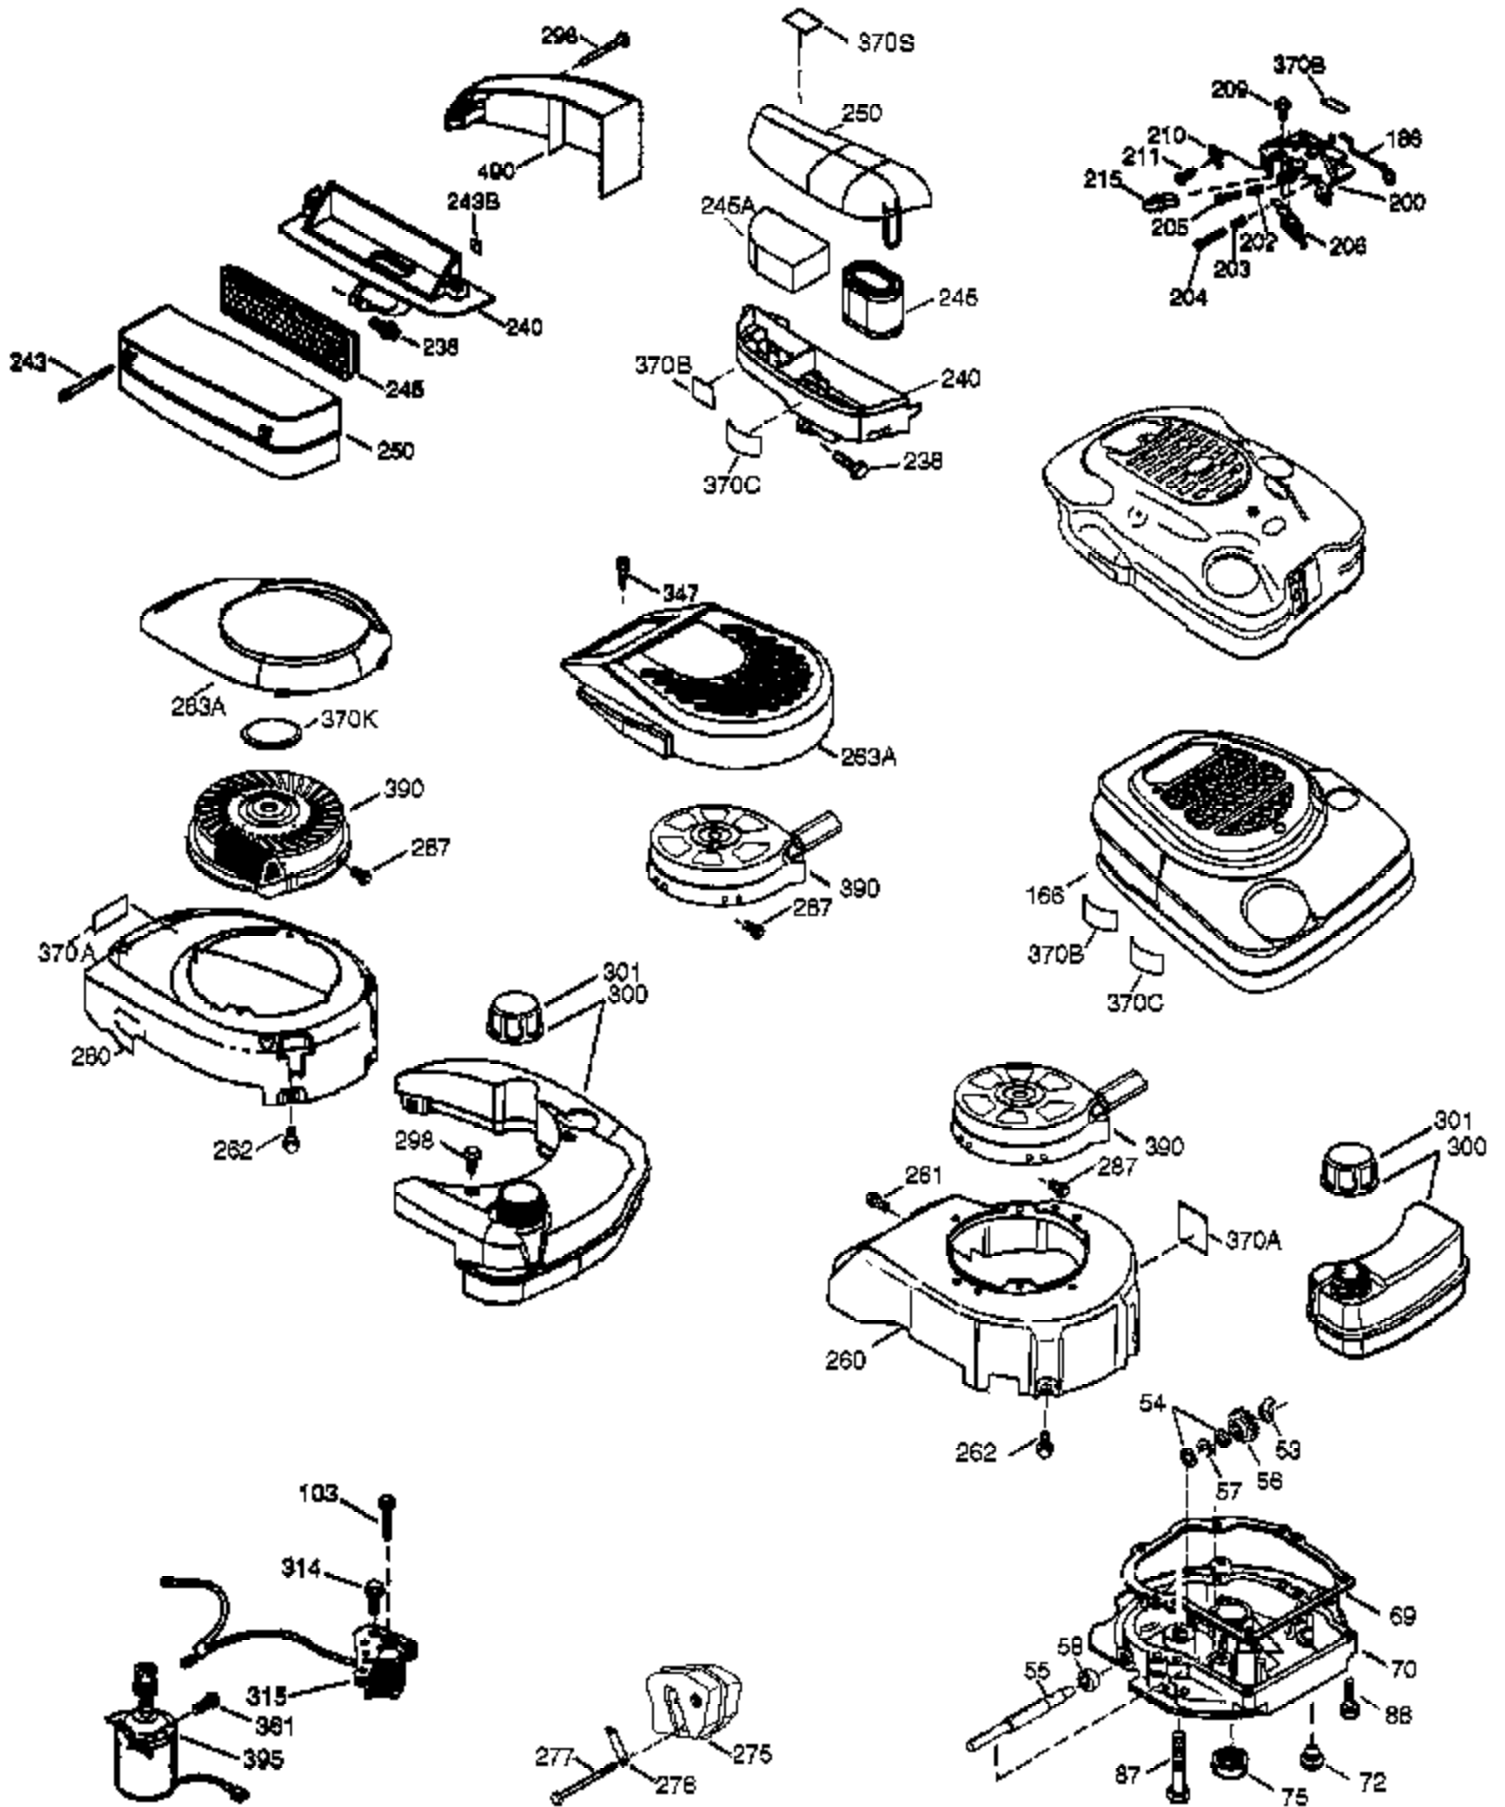

Ref #	Part Number	Qty	Description
46	32610A	2	Connecting Rod Bolt
53	31745	1	Tang Washer
54	31747	1	Washer
55	35218A	1	P.T.O. Shaft
56	33401	1	R.H. Worm Gear
57	33537	1	Retaining Ring
58	31744	1	Oil Seal
69	35261	1	* Mounting Flange Gasket
70	36985A	1	Mounting Flange (Incl. 58,72 thru 83, 306)
72	36083	1	Oil Drain Plug
75	26208	1	Oil Seal
86	650488	5	Screw, 1/4-20 x 1-1/4"
87	650492	1	Screw, 1/4-20 x 2-1/4"
103	651007	2	Screw, Torx T-15, 10-24 x 15/16"
186	32653	1	Governor Link
238	650806	2	Screw, 10-32 x 5/8"
240	36743	1	Air Cleaner Body
245	36745	1	Air Cleaner Filter
250	36744	1	Air Cleaner Cover
260	37205	1	Blower Housing
261	650853	1	Screw, Torx T-30, 1/4-20 x 1/2"
262	650831	2	Screw, 1/4-20 x 1/2"
263A	36758	1	Starter Grill
275	36492	1	Muffler (Incl. 277)
277	650988	2	Screw, 1/4-20 x 2-9/32"
287	650926	2	Screw, 8-32 x 21/64"
298	28763	3	Screw, 10-32 x 35/64"
300	36757	1	Fuel Tank (Incl. 292 & 301)
301	36246	1	Fuel Cap
314	650767	2	Screw, 8-32 x 27/64"
315	36952	1	Alternator Coil
322A	610885	1	Connector Body
370C	37199	1	Primer Decal
370K	36695	1	Starter Decal
370A	36261	1	Lubrication Decal
390	590737	1	Rewind Starter (NOTE: This engine could have been built with 590694 starter).
395	35709	1	Electric Starter Motor (12 Volt)