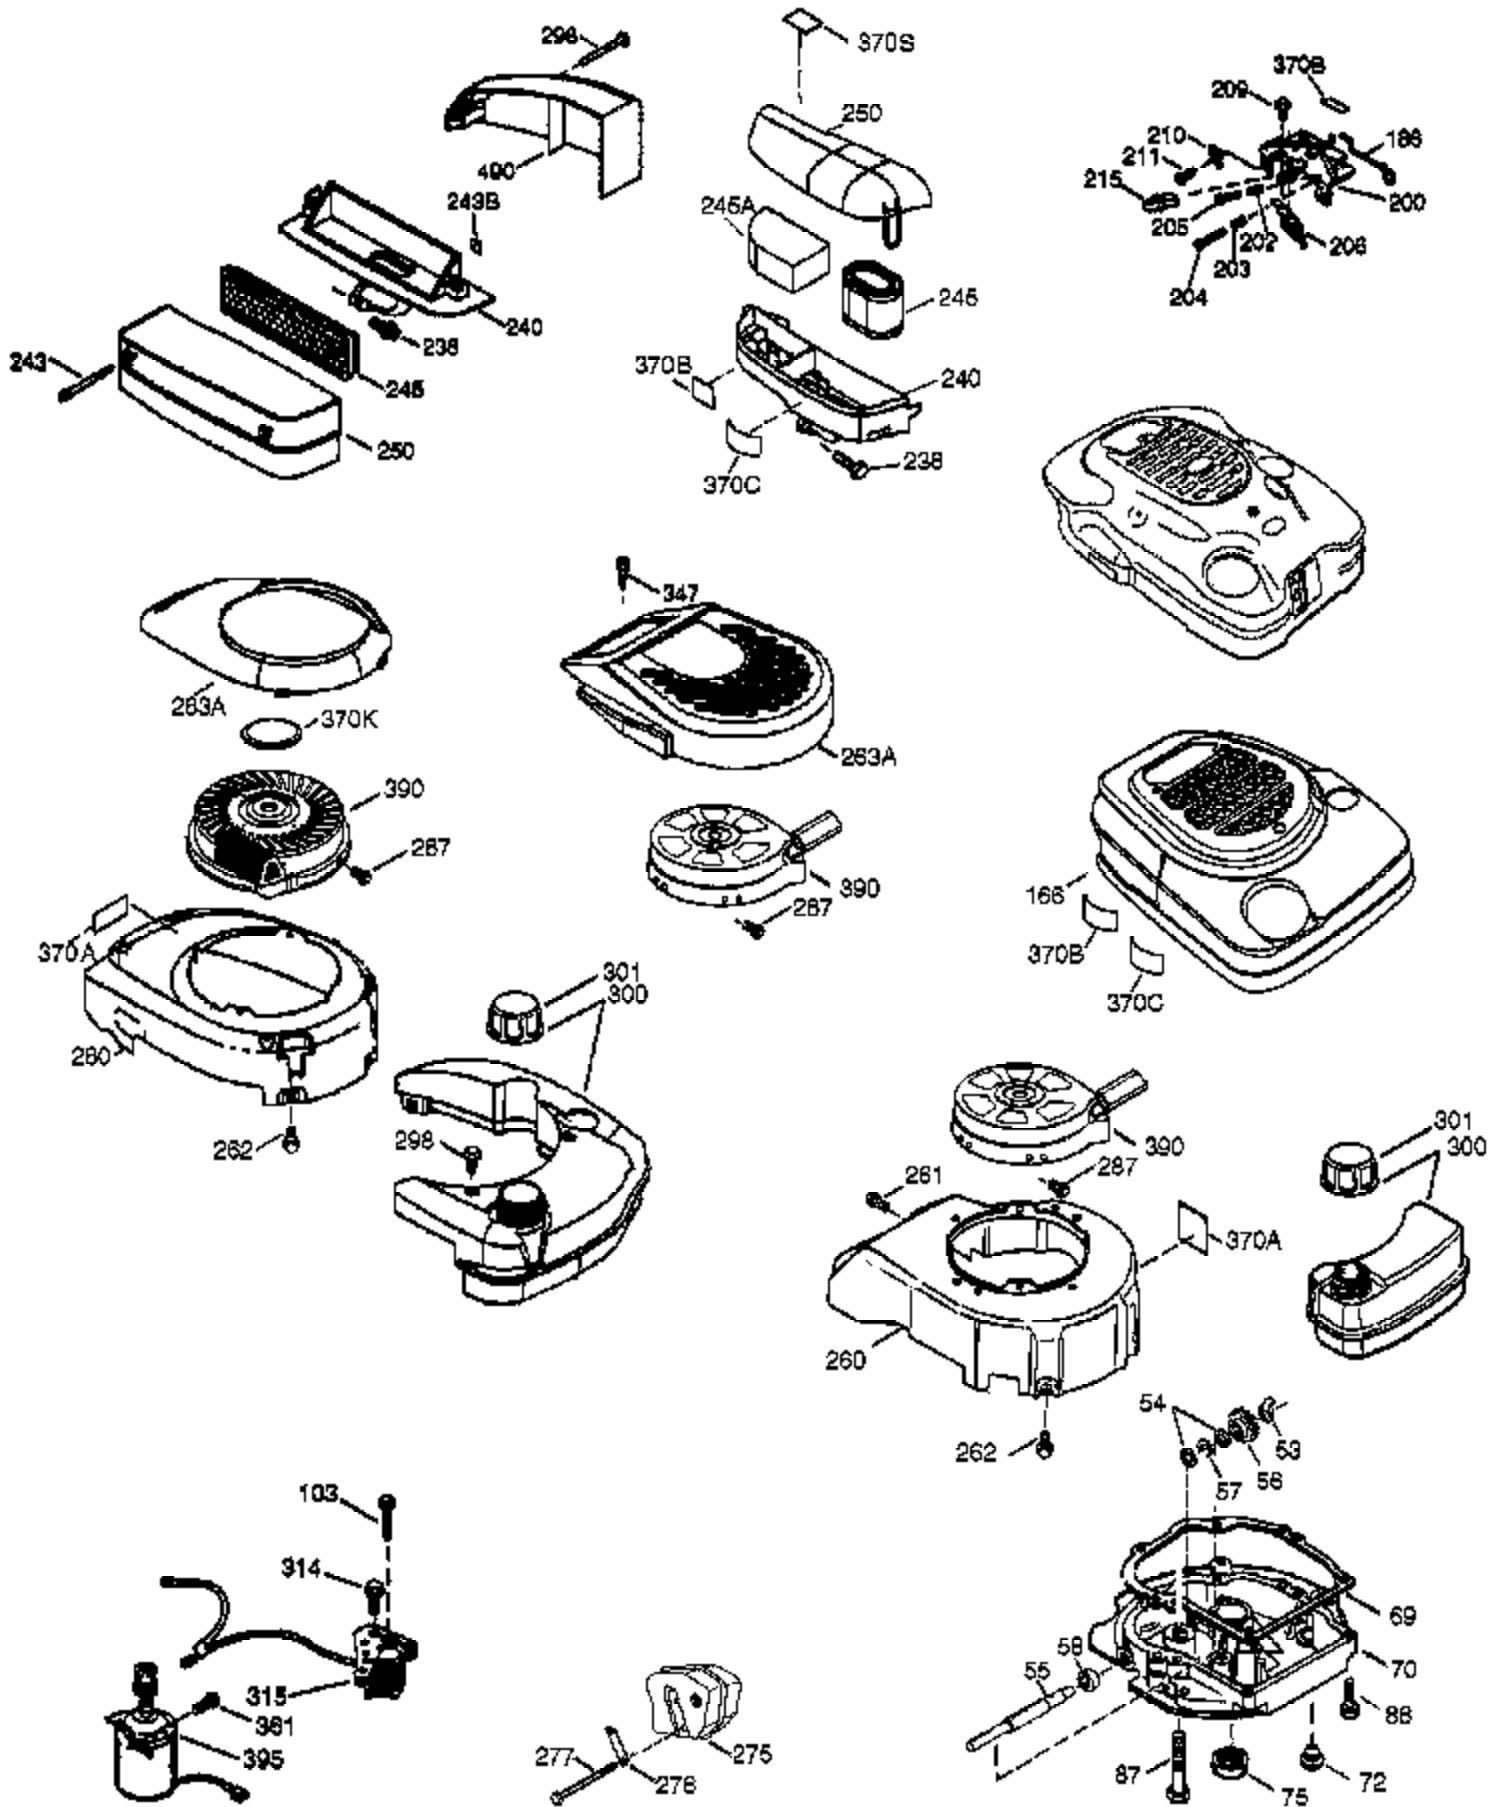

Ref #	Part Number	Qty	Description
46	32610A	2	Connecting Rod Bolt
69	35261	1	* Mounting Flange Gasket
70	34311E	1	Mounting Flange (Incl. 72 thru 83,306)
72	30572	1	Oil Drain Plug
75	27897	1	Oil Seal
86	650488	6	Screw, 1/4-20 x 1-1/4"
103	651007	2	Screw, Torx T-15, 10-24 x 15/16"
186	36255	1	Governor Link
200	37134	1	Control Bracket (Incl. 202 thru 206)
202	36482	1	Compression Spring
203	31342	1	Compression Spring
204	651029	1	Screw, Torx T-10, 5-40 x 7/16"
205	651019	1	Screw, Torx T-10, 8-32 x 41/64"
206	610973	1	Terminal
209	30200	2	Screw, 10-24 x 9/16"
238	650806	2	Screw, 10-32 x 5/8"
240	36743	1	Air Cleaner Body
245	36745	1	Air Cleaner Filter
250	36744	1	Air Cleaner Cover
260	37204	1	Blower Housing
261	650853	1	Screw, Torx T-30, 1/4-20 x 1/2"
262	650831	2	Screw, 1/4-20 x 1/2"
263A	36758	1	Starter Grill
275	36950	1	Muffler (Incl. 276 & 277)
276	36949	1	Locking Plate
277	651039	2	Screw, 1/4-20 x 2-47/64"
287	650926	2	Screw, 8-32 x 21/64"
298	28763	3	Screw, 10-32 x 35/64"
300	36757	1	Fuel Tank (Incl. 292 & 301)
301	36246	1	Fuel Cap
370A	36261	1	Lubrication Decal
370C	37199	1	Primer Decal
370K	36695	1	Starter Decal
390	590737	1	Rewind Starter (NOTE: This engine could hav been built with 590694 starter).