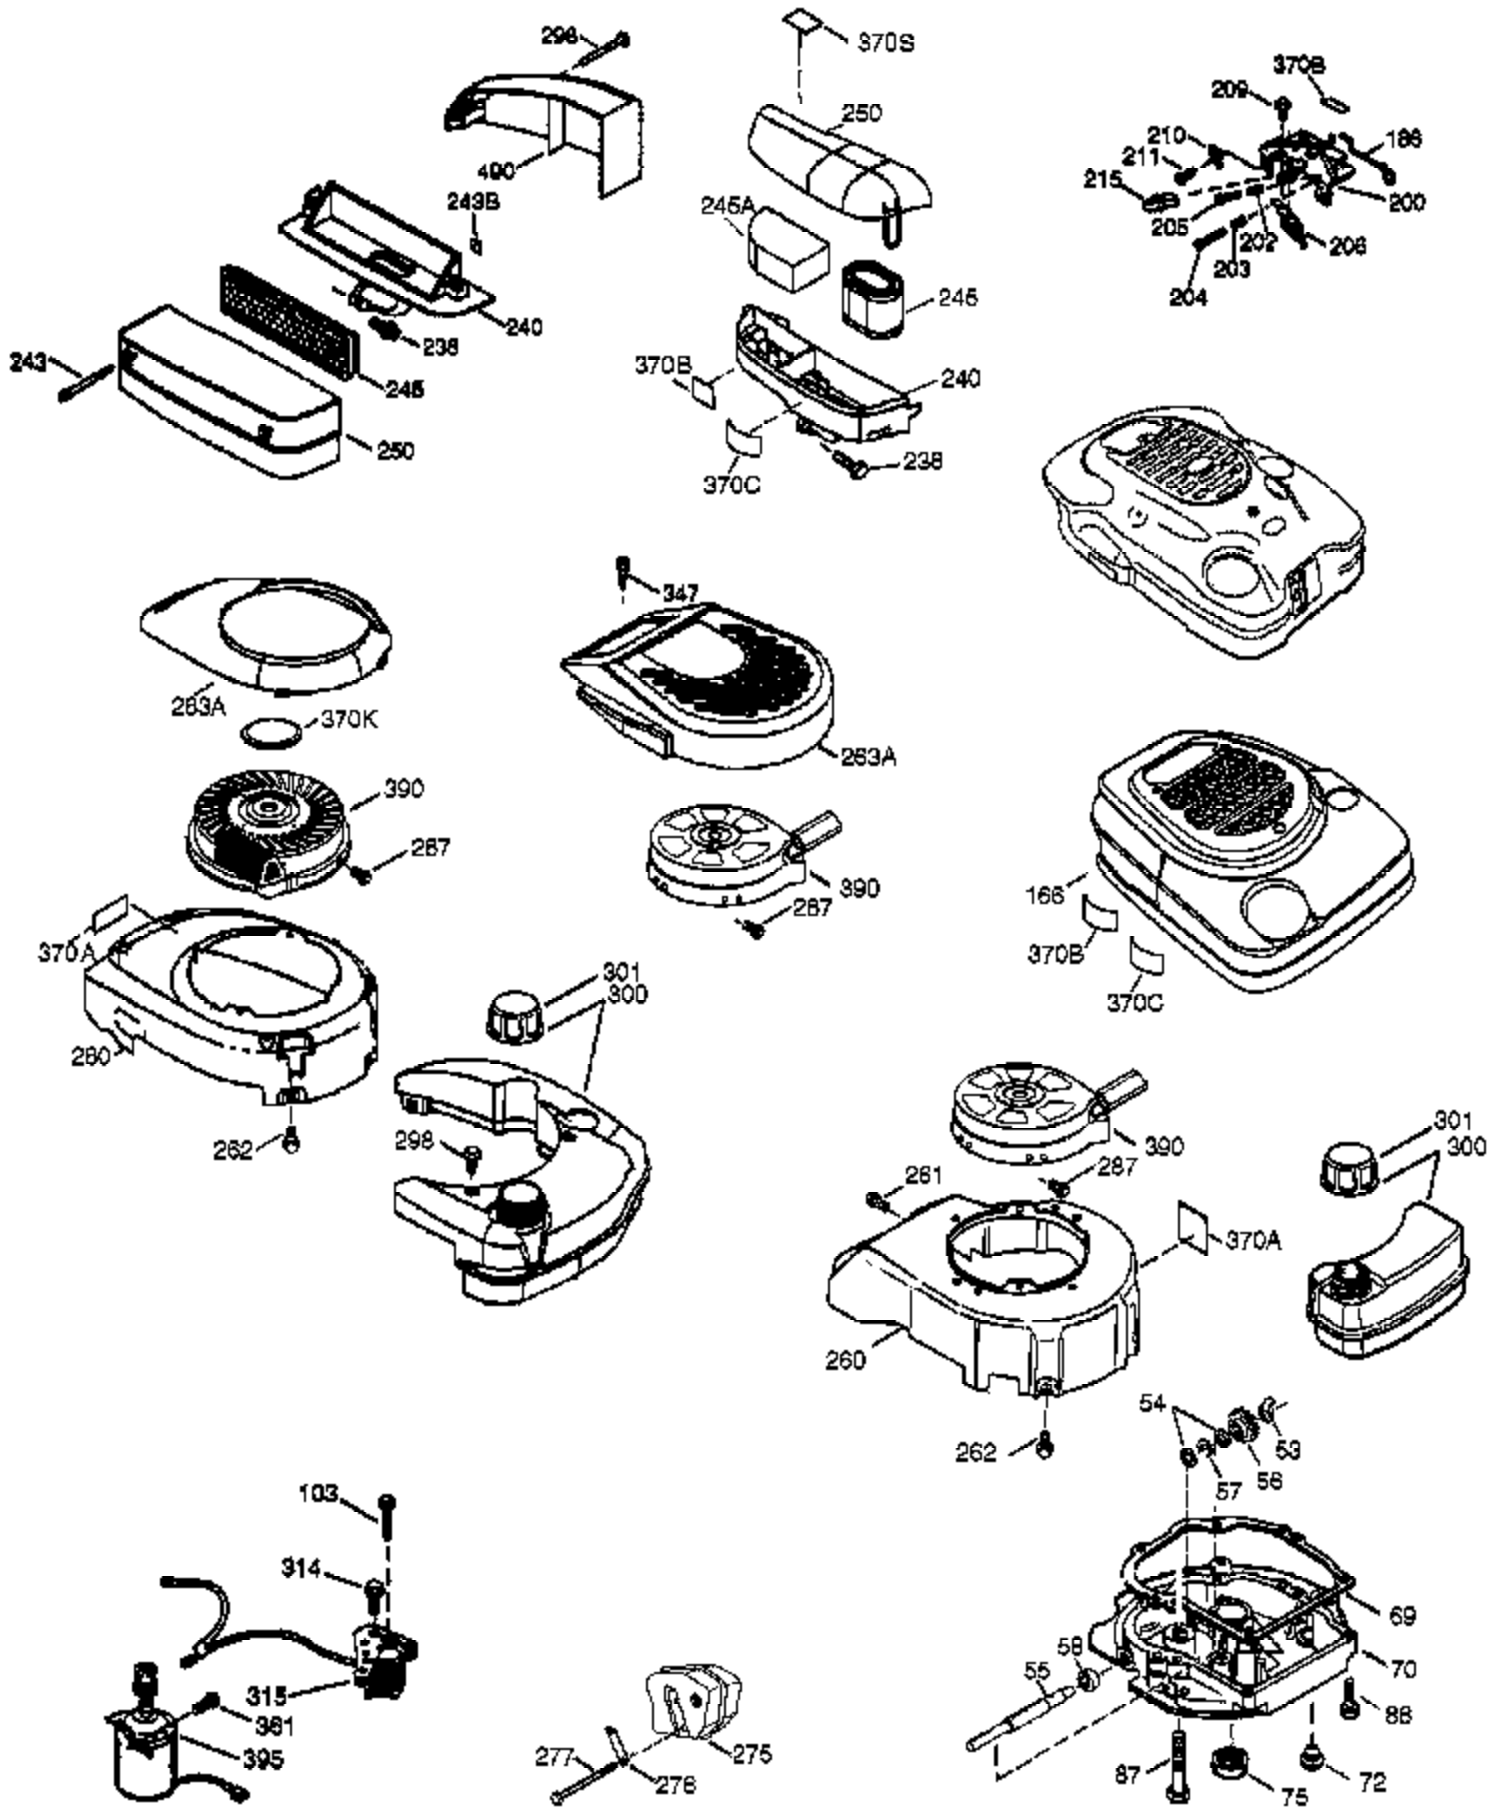

Ref #	Part Number	Qty	Description
46	32610A	2	Connecting Rod Bolt
69	35261	1	* Mounting Flange Gasket
70	34311E	1	Mounting Flange (Incl. 72 thru 83,306)
72	36083	1	Oil Drain Plug
75	27897	1	Oil Seal
86	650488	6	Screw, 1/4-20 x 1-1/4"
103	651007	2	Screw, Torx T-15, 10-24 x 15/16"
186	32653	1	Governor Link
238	650937	2	Screw, 10-32 x 43/64"
240	37015	1	Air Cleaner Body (Incl. 239 & 243B)
243B	650967	2	Square Nut, M-5 x 0.8-6H
243	650966	2	Screw, M-5 x 0.8-6g x 2-7/16"
245	35500	1	Air Cleaner Filter
250	37016	1	Air Cleaner Cover
260	37012	1	Blower Housing
261	30063	2	Screw, Torx T-30, 1/4-20 x 1/2"
262	650831	2	Screw, 1/4-20 x 1/2"
263A	37013	1	Starter Grill
275	36950A	1	Muffler (Incl. 277)
276	36949	1	Locking Plate
277	651039	2	Screw, 1/4-20 x 2-47/64"
287	650926	2	Screw, 8-32 x 21/64"
298	28763	3	Screw, 10-32 x 35/64"
300	37020	1	Fuel Tank (Incl. 292 & 301)
301	36246	1	Fuel Cap
370A	36261	2	Lubrication Decal
370A	36261	1	Lubrication Decal
370C	37199	1	Primer Decal (5x)
390	590739	1	Rewind Starter (NOTE: This engine could hav been built with 590702 starter).
490	37018	1	Cover