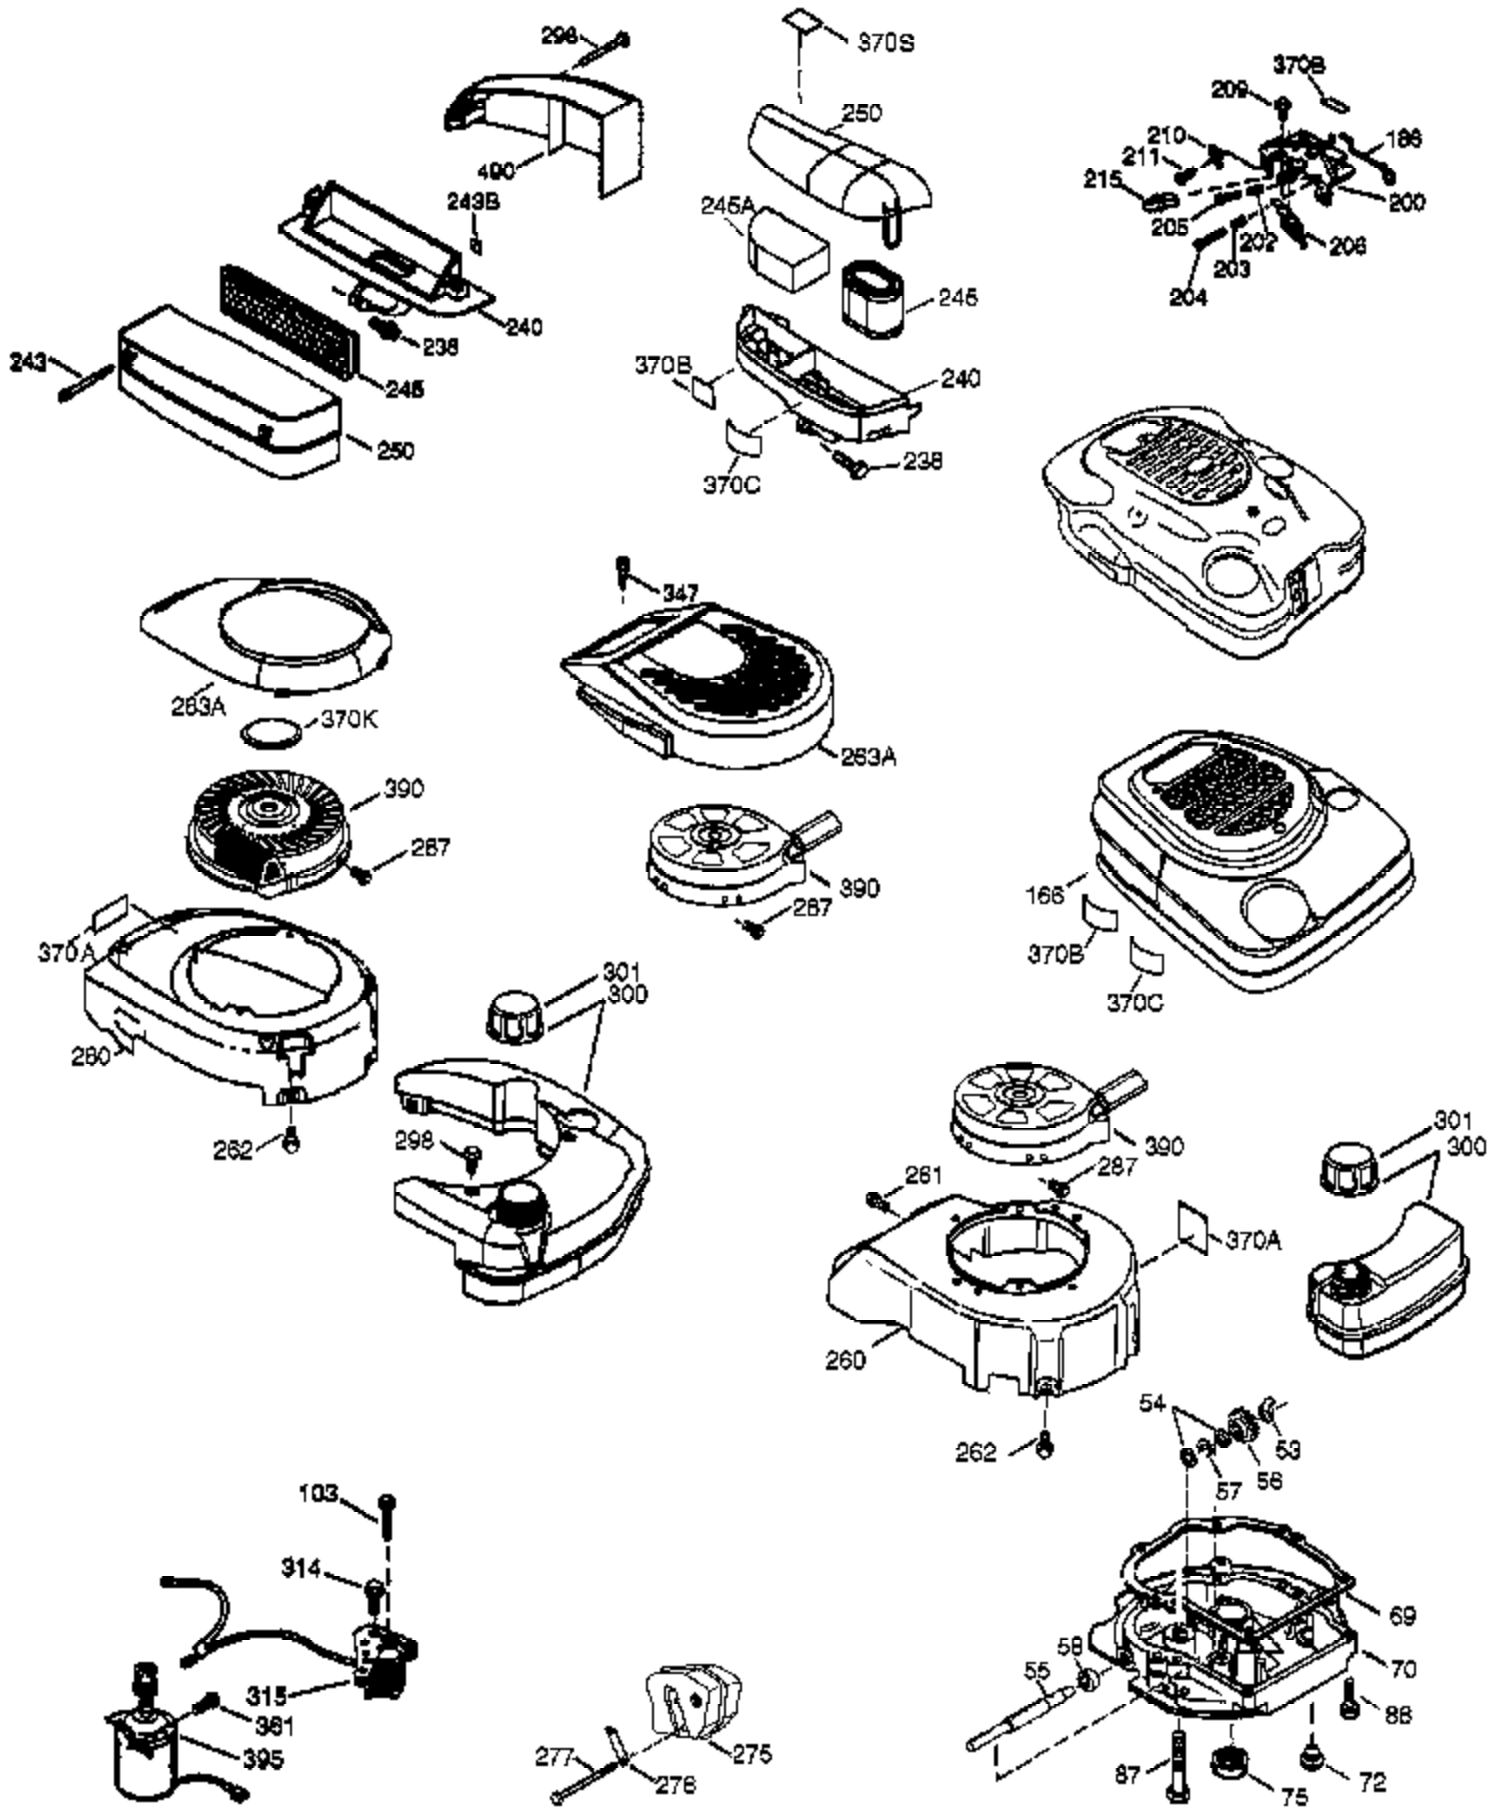

Ref #	Part Number	Qty	Description
3	0		RPM High 3100 to 3400 RPM Low 2000 to 2300
46	32610A	2	Connecting Rod Bolt
69	35261	1	* Mounting Flange Gasket
70	34311E	1	Mounting Flange (Incl. 72 thru 83,306)
72	36083	1	Oil Drain Plug
75	27897	1	Oil Seal
86	650488	6	Screw, 1/4-20 x 1-1/4"
103	651007	2	Screw, Torx T-15, 10-24 x 15/16"
186	34337	1	Governor Link
200	33131A	1	Control Bracket (Incl. 202 thru 205)
202	36482	1	Compression Spring
203	31342	1	Compression Spring
204	651029	1	Screw, Torx T-10, 5-40 x 7/16"
205	651019	1	Screw, Torx T-10, 8-32 x 41/64"
209	30200	2	Screw, 10-24 x 9/16"
238	650806	2	Screw, 10-32 x 5/8"
240	36743	1	Air Cleaner Body
245	36745	1	Air Cleaner Filter
250	36744	1	Air Cleaner Cover
260	37204	1	Blower Housing
261	650853	1	Screw, Torx T-30, 1/4-20 x 1/2"
262	650831	2	Screw, 1/4-20 x 1/2"
263A	36758	1	Starter Grill
275	37275	1	Muffler
276	36949	1	Locking Plate
277	651039	2	Screw, 1/4-20 x 2-47/64"
287	650926	2	Screw, 8-32 x 21/64"
298	28763	3	Screw, 10-32 x 35/64"
300	36757	1	Fuel Tank (Incl. 292 & 301)
301	36246	1	Fuel Cap
370K	36695	1	Starter Decal
370C	37199	1	Primer Decal
370A	36261	1	Lubrication Decal
390	590737	1	Rewind Starter (NOTE: This engine could hav been built with 590694 starter).