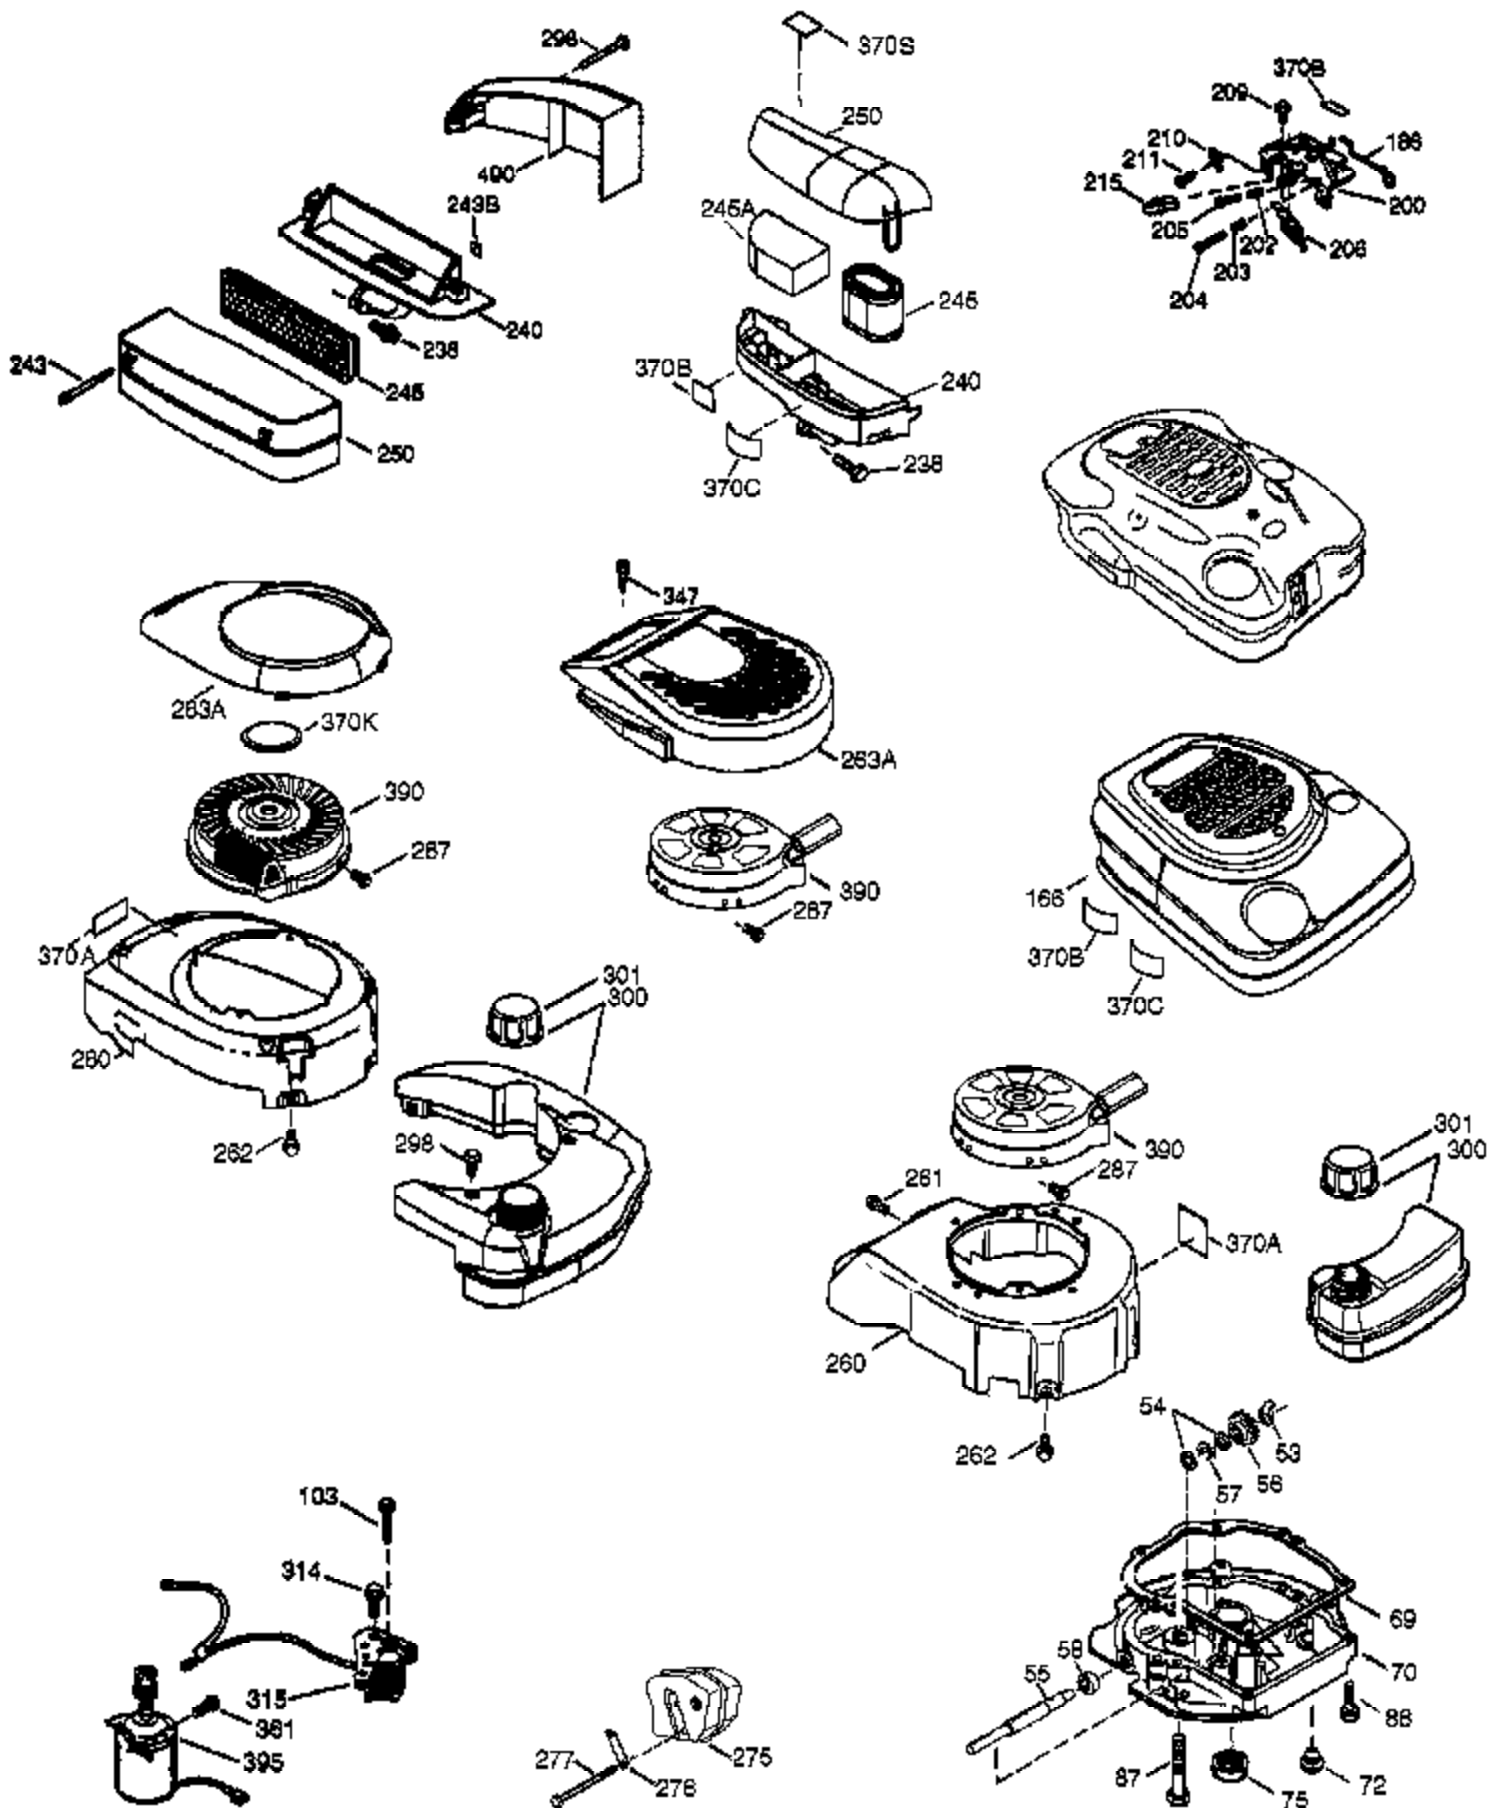

Ref #	Part Number	Qty	Description
46	32610A	2	Connecting Rod Bolt
69	35261	1	* Mounting Flange Gasket
70	34311E	1	Mounting Flange (Incl. 72 thru 83,306)
72	36083	1	Oil Drain Plug
75	27897	1	Oil Seal
86	650488	6	Screw, 1/4-20 x 1-1/4"
103	651007	2	Screw, Torx T-15, 10-24 x 15/16"
186	34337	1	Governor Link
200	32264A	1	Control Bracket (Incl. 203,204 & 206)
202	36482	1	Compression Spring
203	31342	1	Compression Spring
204	651029	1	Screw, Torx T-10, 5-40 x 7/16"
205	651019	1	Screw, Torx T-10, 8-32 x 41/64"
206	610973	1	Terminal
209	30200	2	Screw, 10-24 x 9/16"
215	32410	1	Control Knob
238	650806	2	Screw, 10-32 x 5/8"
240	37115	1	Air Cleaner Body (Black)
245A	37117	1	Breather Filter (Poly)
245	37116	1	Air Filter (Poly)
250	37118	1	Air Cleaner Cover (Black)
260	37443	1	Blower Housing
261	650853	1	Screw, Torx T-30, 1/4-20 x 1/2"
262	650831	2	Screw, 1/4-20 x 1/2"
275	36950A	1	Muffler
276	36949	1	Locking Plate
277	651039	2	Screw, 1/4-20 x 2-47/64"
287	650926	2	Screw, 8-32 x 21/64"
298	28763	3	Screw, 10-32 x 35/64"
300	36757	1	Fuel Tank (Incl. 292 & 301)
301	35355	1	Fuel Cap
370B	36507	1	Control Decal
370C	37199	1	Primer Decal
370K	36695	1	Starter Decal
370S	37446	1	Control Primer Decal
370A	36261	1	Lubrication Decal
390	590732	1	Starter Recoil (NOTE: This engine could have been built with starter 590738.)