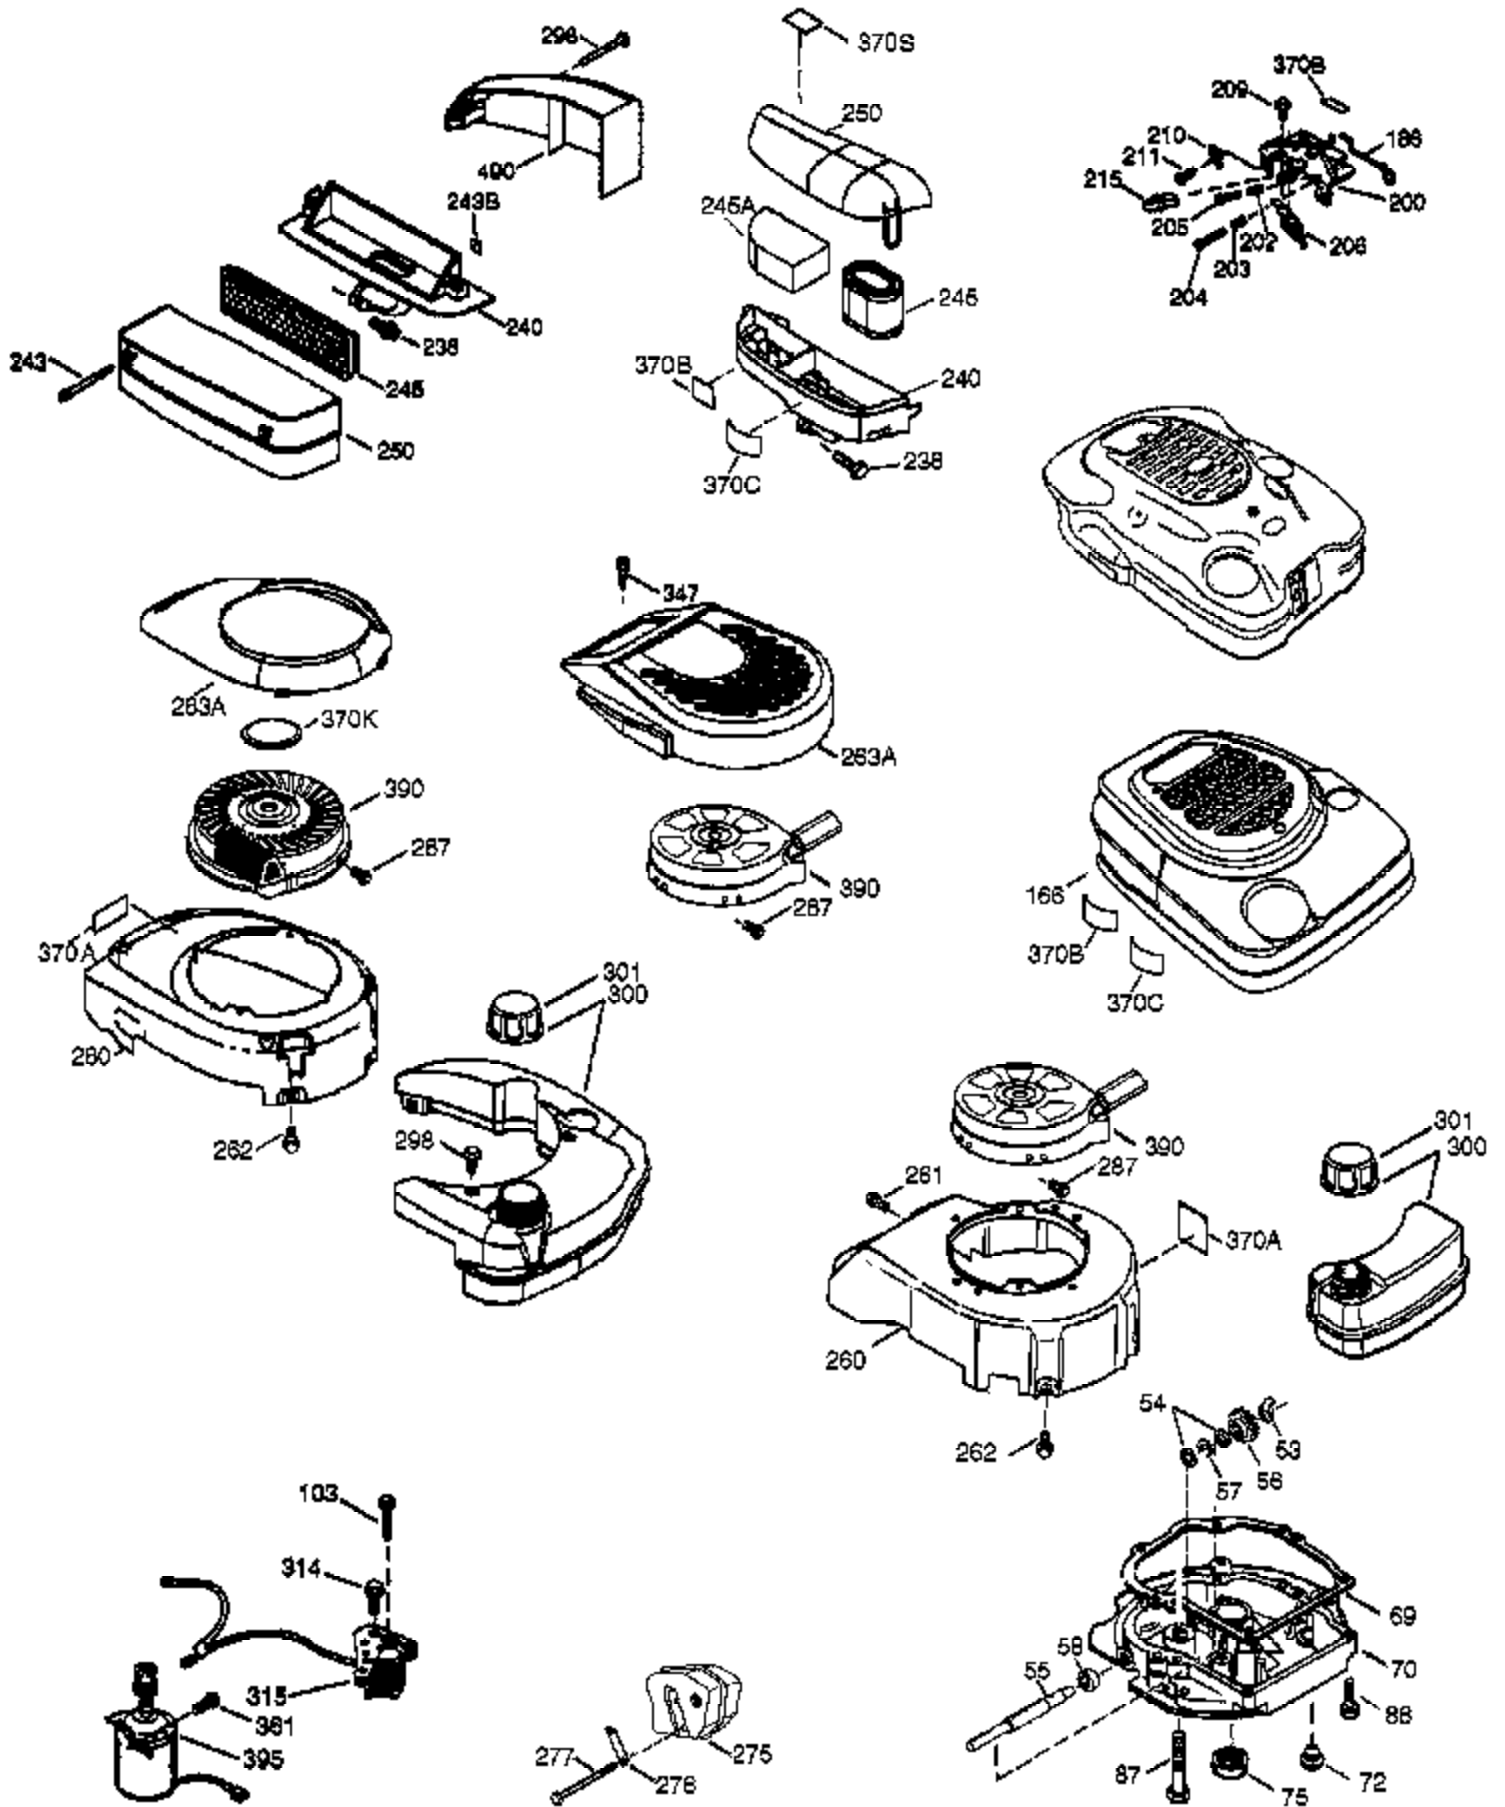

Ref #	Part Number	Qty	Description
	36579	1	Intake Pipe
46	32610A	2	Connecting Rod Bolt
69	35261	1	* Mounting Flange Gasket
70	34311E	1	Mounting Flange (Incl. 72 thru 83,306)
72	30572	1	Oil Drain Plug (Incl. 73)
75	27897	1	Oil Seal
86	650488	6	Screw, 1/4-20 x 1-1/4"
103	651007	2	Screw, Torx T-15, 10-24 x 15/16"
186	32653	1	Governor Link
238	650932	2	Screw, 10-32 x 49/64"
245	35066	1	Air Cleaner Filter
250	35065	1	Air Cleaner Cover
260	37475	1	Blower Housing
261	30063	2	Screw, Torx T-30, 1/4-20 x 1/2"
262	650831	2	Screw, 1/4-20 x 1/2"
263A	37184	1	Starter Grill
275	37476	1	Muffler (Incl. 277)
277	650988	2	Screw, 1/4-20 x 2-9/32"
287	650926	2	Screw, 8-32 x 21/64"
298	28763	2	Screw, 10-32 x 35/64"
300	36916	1	Fuel Tank (Incl. 292 & 301)
301	36246	1	Fuel Cap
347	651038	1	Screw, 10-32 x 27/32"
370K	36695	1	Starter Decal (Service)
370C	37318	1	Primer Decal (3X)
370A	36261	1	Lubrication Decal
390	590737	1	Rewind Starter (NOTE: This engine could have been built with 590694 starter).
900	0		Replacement Engine NONE
900	0	1	Replacement Short Block 750862, order from 71-999