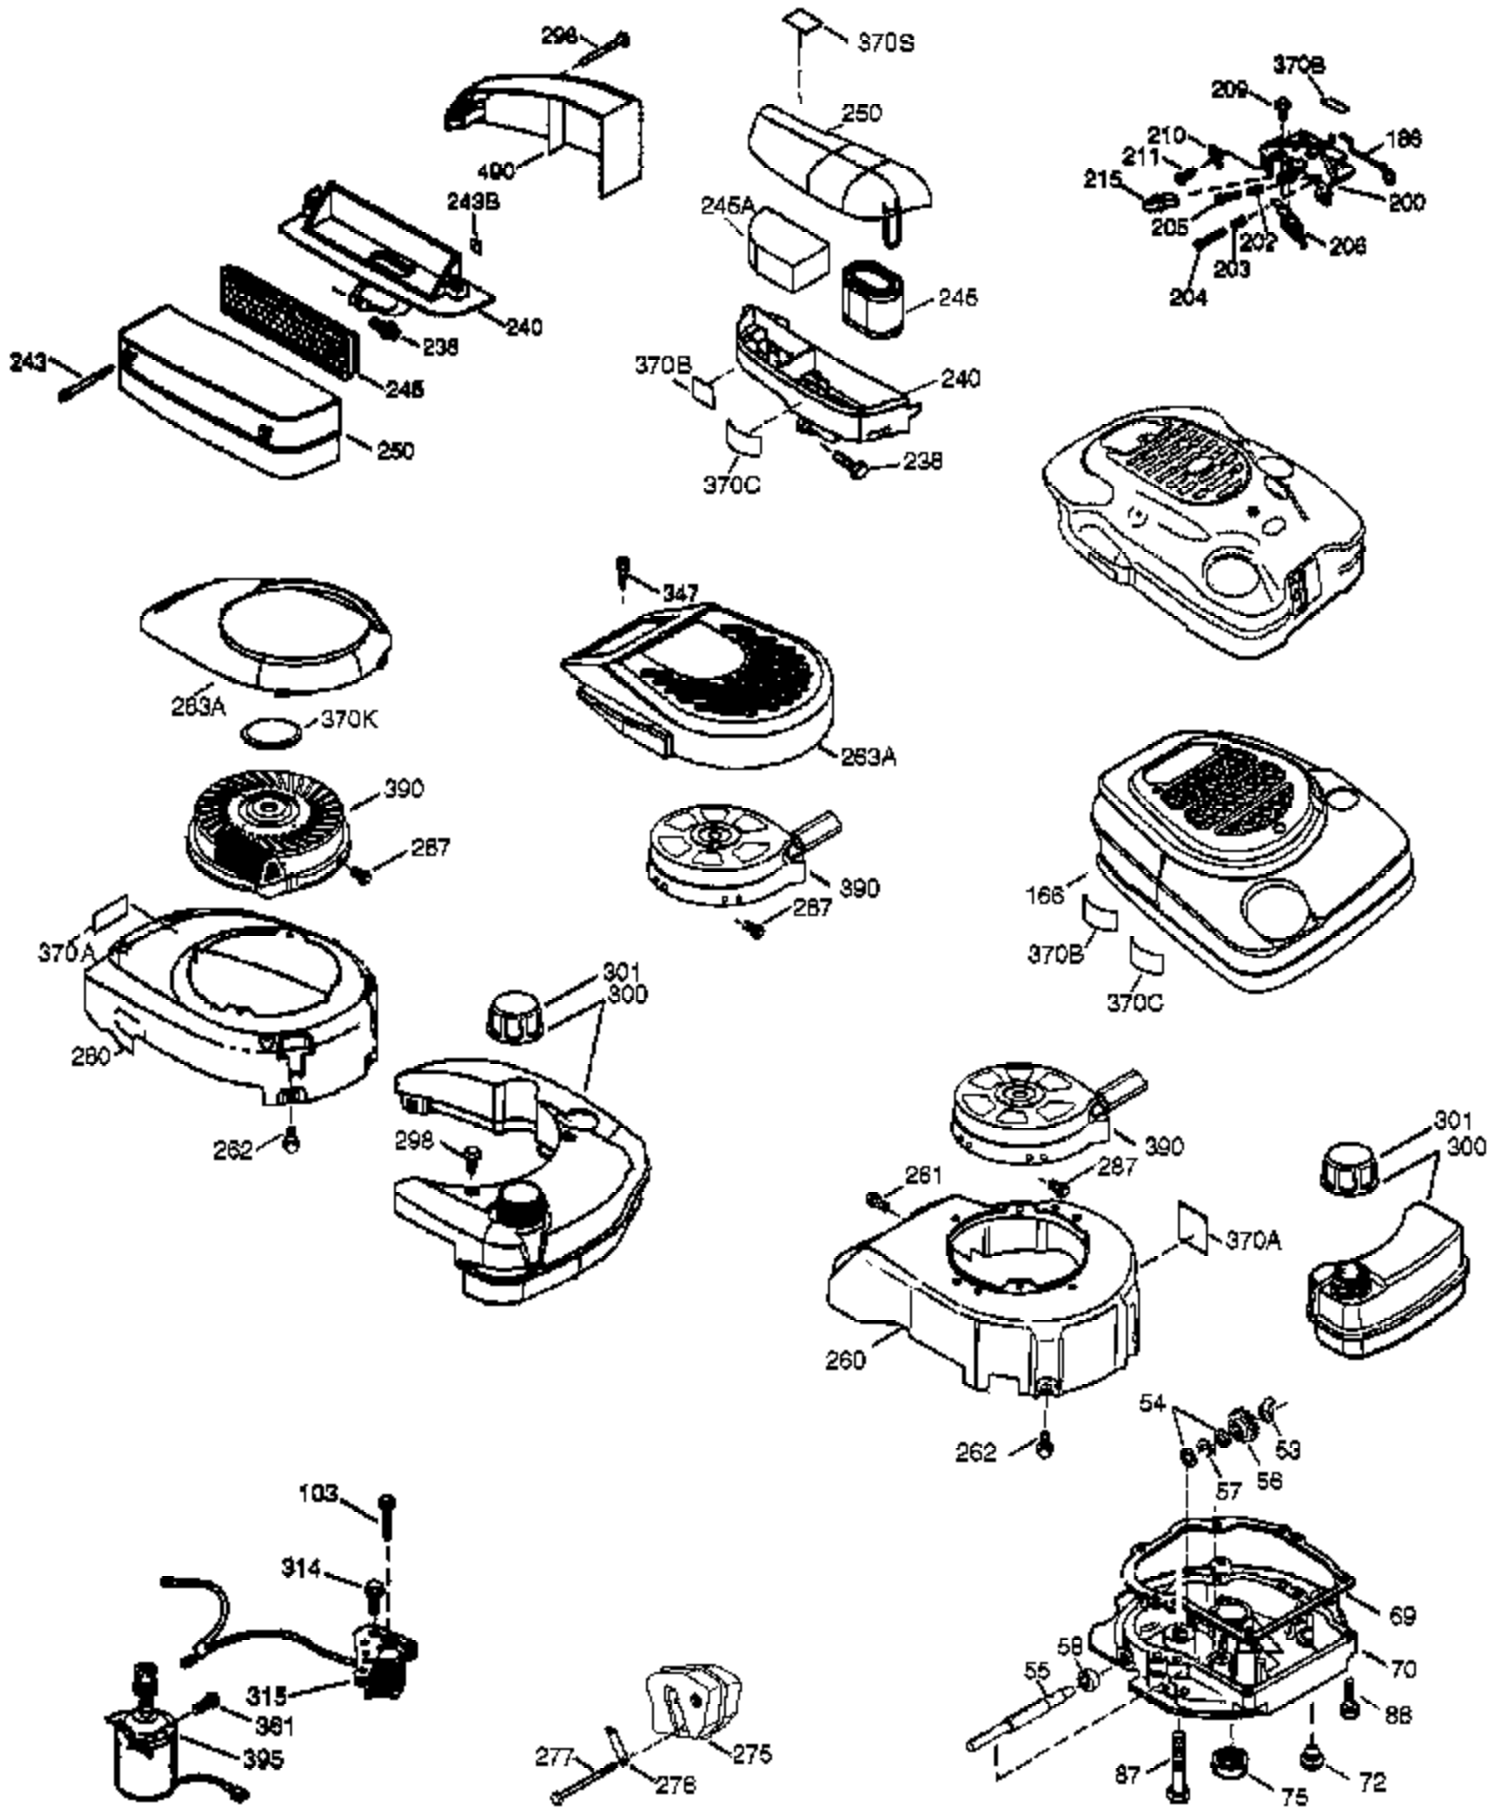

Ref #	Part Number	Qty	Description
46	32610A	2	Connecting Rod Bolt
69	37797	1	* Mounting Flange Gasket
70	37131	1	Mounting Flange (Incl. 72 thru 83)
72	36083	1	Oil Drain Plug
75	27897	1	Oil Seal
86	651054	5	Screw, 1/4-20 x 1-7/32"
86	650488	1	Screw, 1/4-20 x 1/1/4"
103	651007	2	Screw, Torx T-15, 10-24 x 15/16"
186	36255	1	Governor Link
200	37134	1	Control Bracket
209	30200	2	Screw, 10-24 x 9/16"
238	650937	2	Screw, 10-32 x 43/64"
240	37015	1	Air Cleaner Body (Incl. 239 & 243B)
243B	650967	2	Square Nut, M-5 x 0.8-6H
243	650966	2	Screw, M-5 x 0.8-6g x 2-7/16"
245	35500	1	Air Cleaner Filter
250	37016	1	Air Cleaner Cover
260	37012	1	Blower Housing
261	30063	2	Screw, Torx T-30, 1/4-20 x 1/2"
262	650831	2	Screw, 1/4-20 x 1/2"
263A	37013	1	Starter Grill
275	37088	1	Muffler
276	36949	1	Locking Plate
277	651039	2	Screw, 1/4-20 x 2-47/64"
287	650926	2	Screw, 8-32 x 21/64"
298	28763	3	Screw, 10-32 x 35/64"
300	37020	1	Fuel Tank (Incl. 292 & 301)
301	36246	1	Fuel Cap
370C	37199	1	Primer Decal
370A	36261	2	Lubrication Decal
390	590739	1	Rewind Starter (NOTE: This engine could have been built with 590702 starter).
490	37018	1	Cover