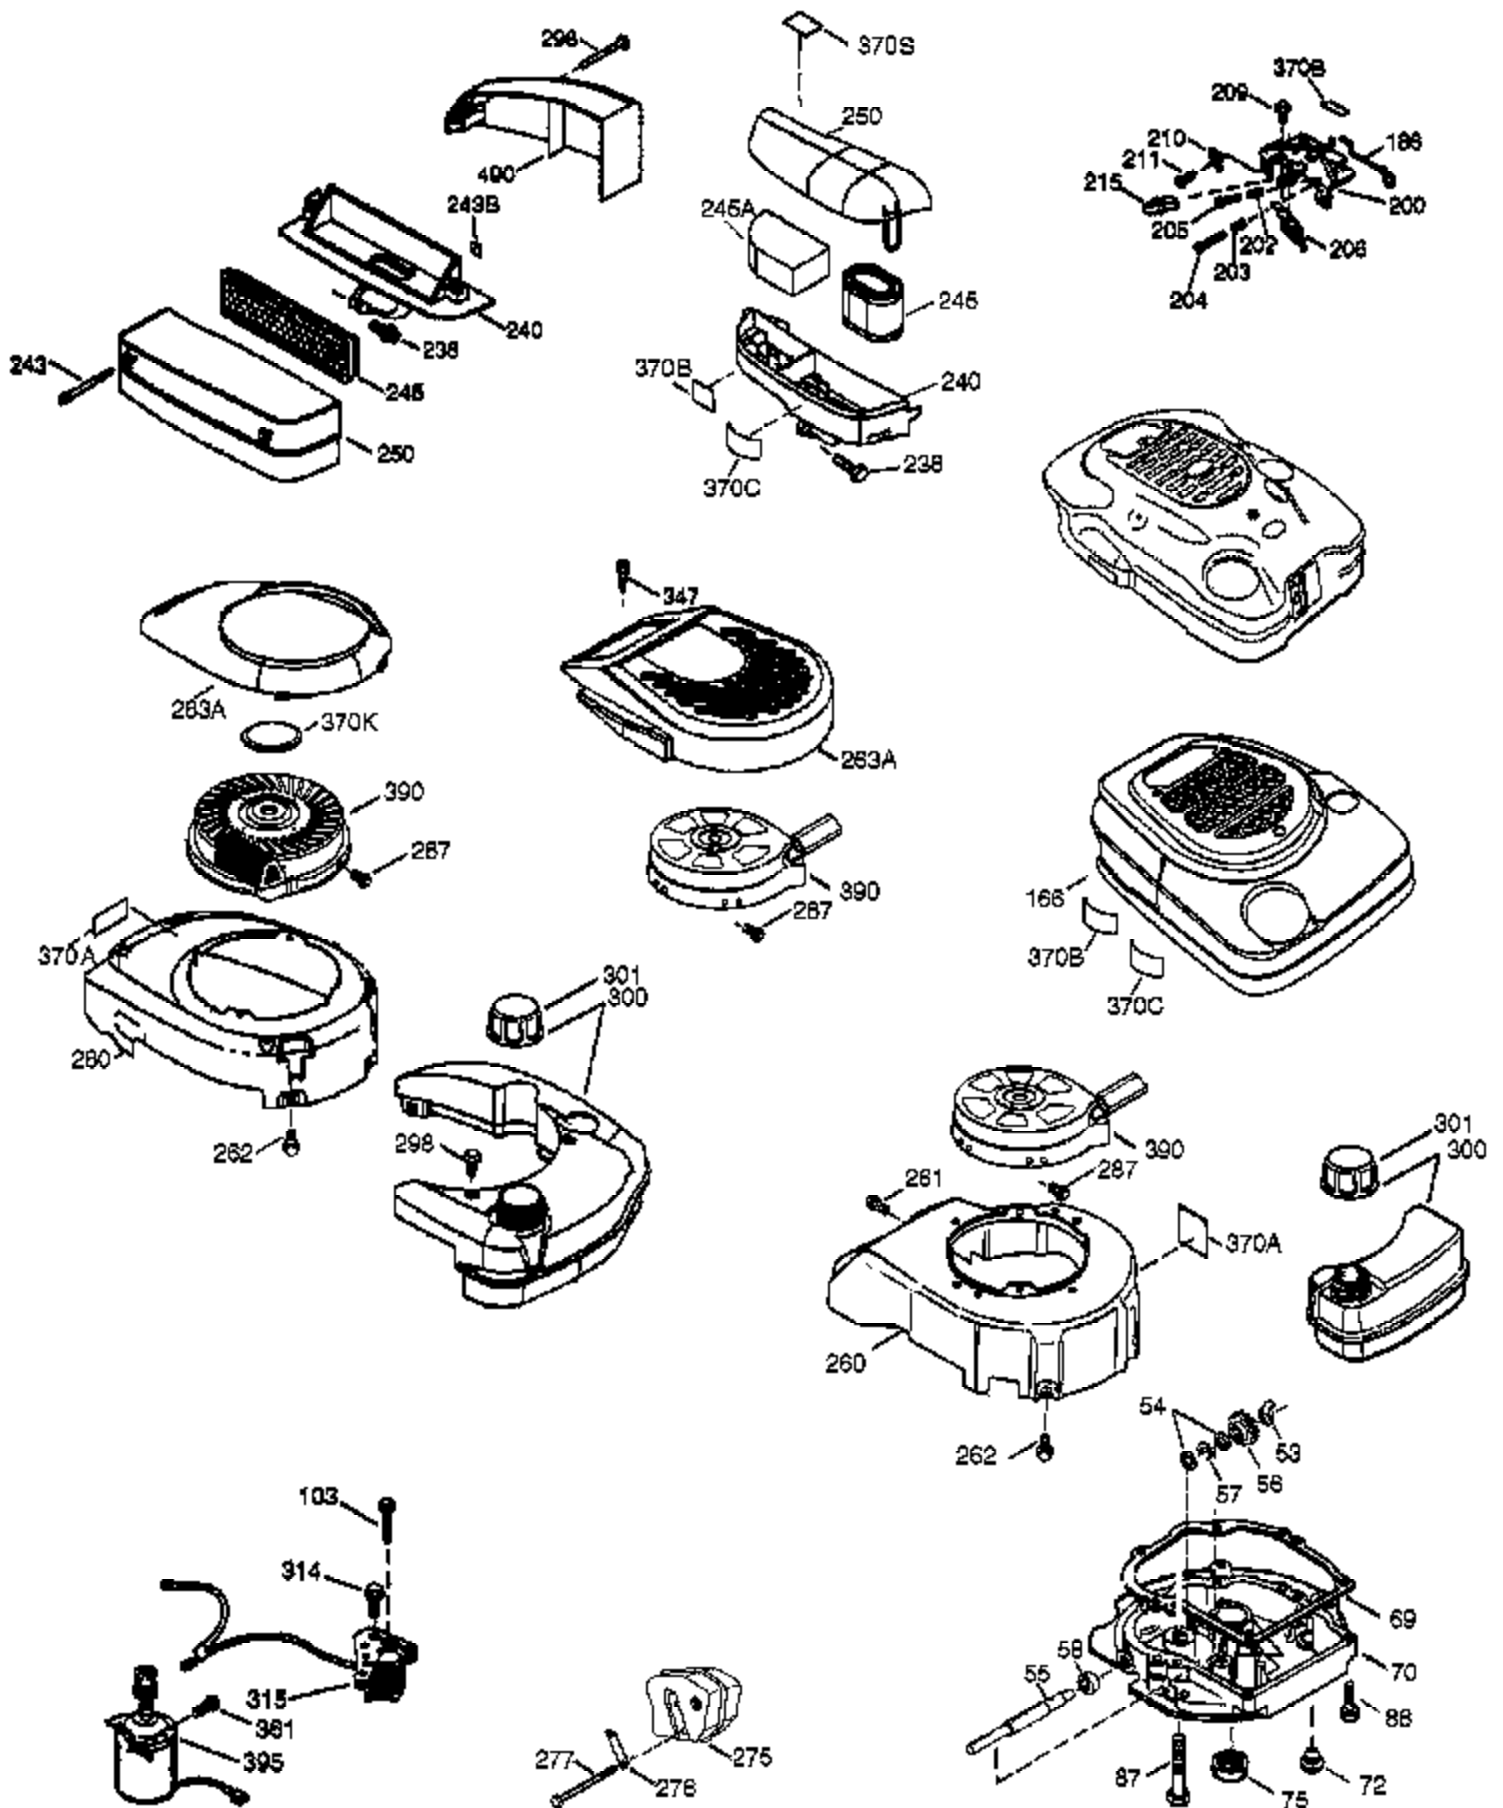

Ref #	Part Number	Qty	Description
46	32610A	2	Connecting Rod Bolt
69	37797	1	* Mounting Flange Gasket
70	37131	1	Mounting Flange (Incl. 72 thru 83)
72	36083	1	Oil Drain Plug
75	27897	1	Oil Seal
86	651054	5	Screw, 1/4-20 x 1-7/32"
86	650488	1	Screw, 1/4-20 x 1/1/4"
103	651007	2	Screw, Torx T-15, 10-24 x 15/16"
186	36255	1	Governor Link
200	37134	1	Control Bracket
209	30200	2	Screw, 10-24 x 9/16"
238	650937	2	Screw, 10-32 x 43/64"
240	37015	1	Air Cleaner Body (Incl. 239 & 243B)
243B	650967	2	Square Nut, M-5 x 0.8-6H
243	650966	2	Screw, M-5 x 0.8-6g x 2-7/16"
245	35500	1	Air Cleaner Filter
250	37016	1	Air Cleaner Cover
260	37012	1	Blower Housing
261	30063	2	Screw, Torx T-30, 1/4-20 x 1/2"
262	650831	2	Screw, 1/4-20 x 1/2"
263A	37013	1	Starter Grill
275	37088	1	Muffler
276	36949	1	Locking Plate
277	651039	2	Screw, 1/4-20 x 2-47/64"
287	650926	2	Screw, 8-32 x 21/64"
298	28763	3	Screw, 10-32 x 35/64"
300	37020	1	Fuel Tank (Incl. 292 & 301)
301	36246	1	Fuel Cap
370C	37199	1	Primer Decal
370A	36261	2	Lubrication Decal
390	590739	1	Rewind Starter (NOTE: This engine could have been built with 590702 starter).
490	37018	1	Cover