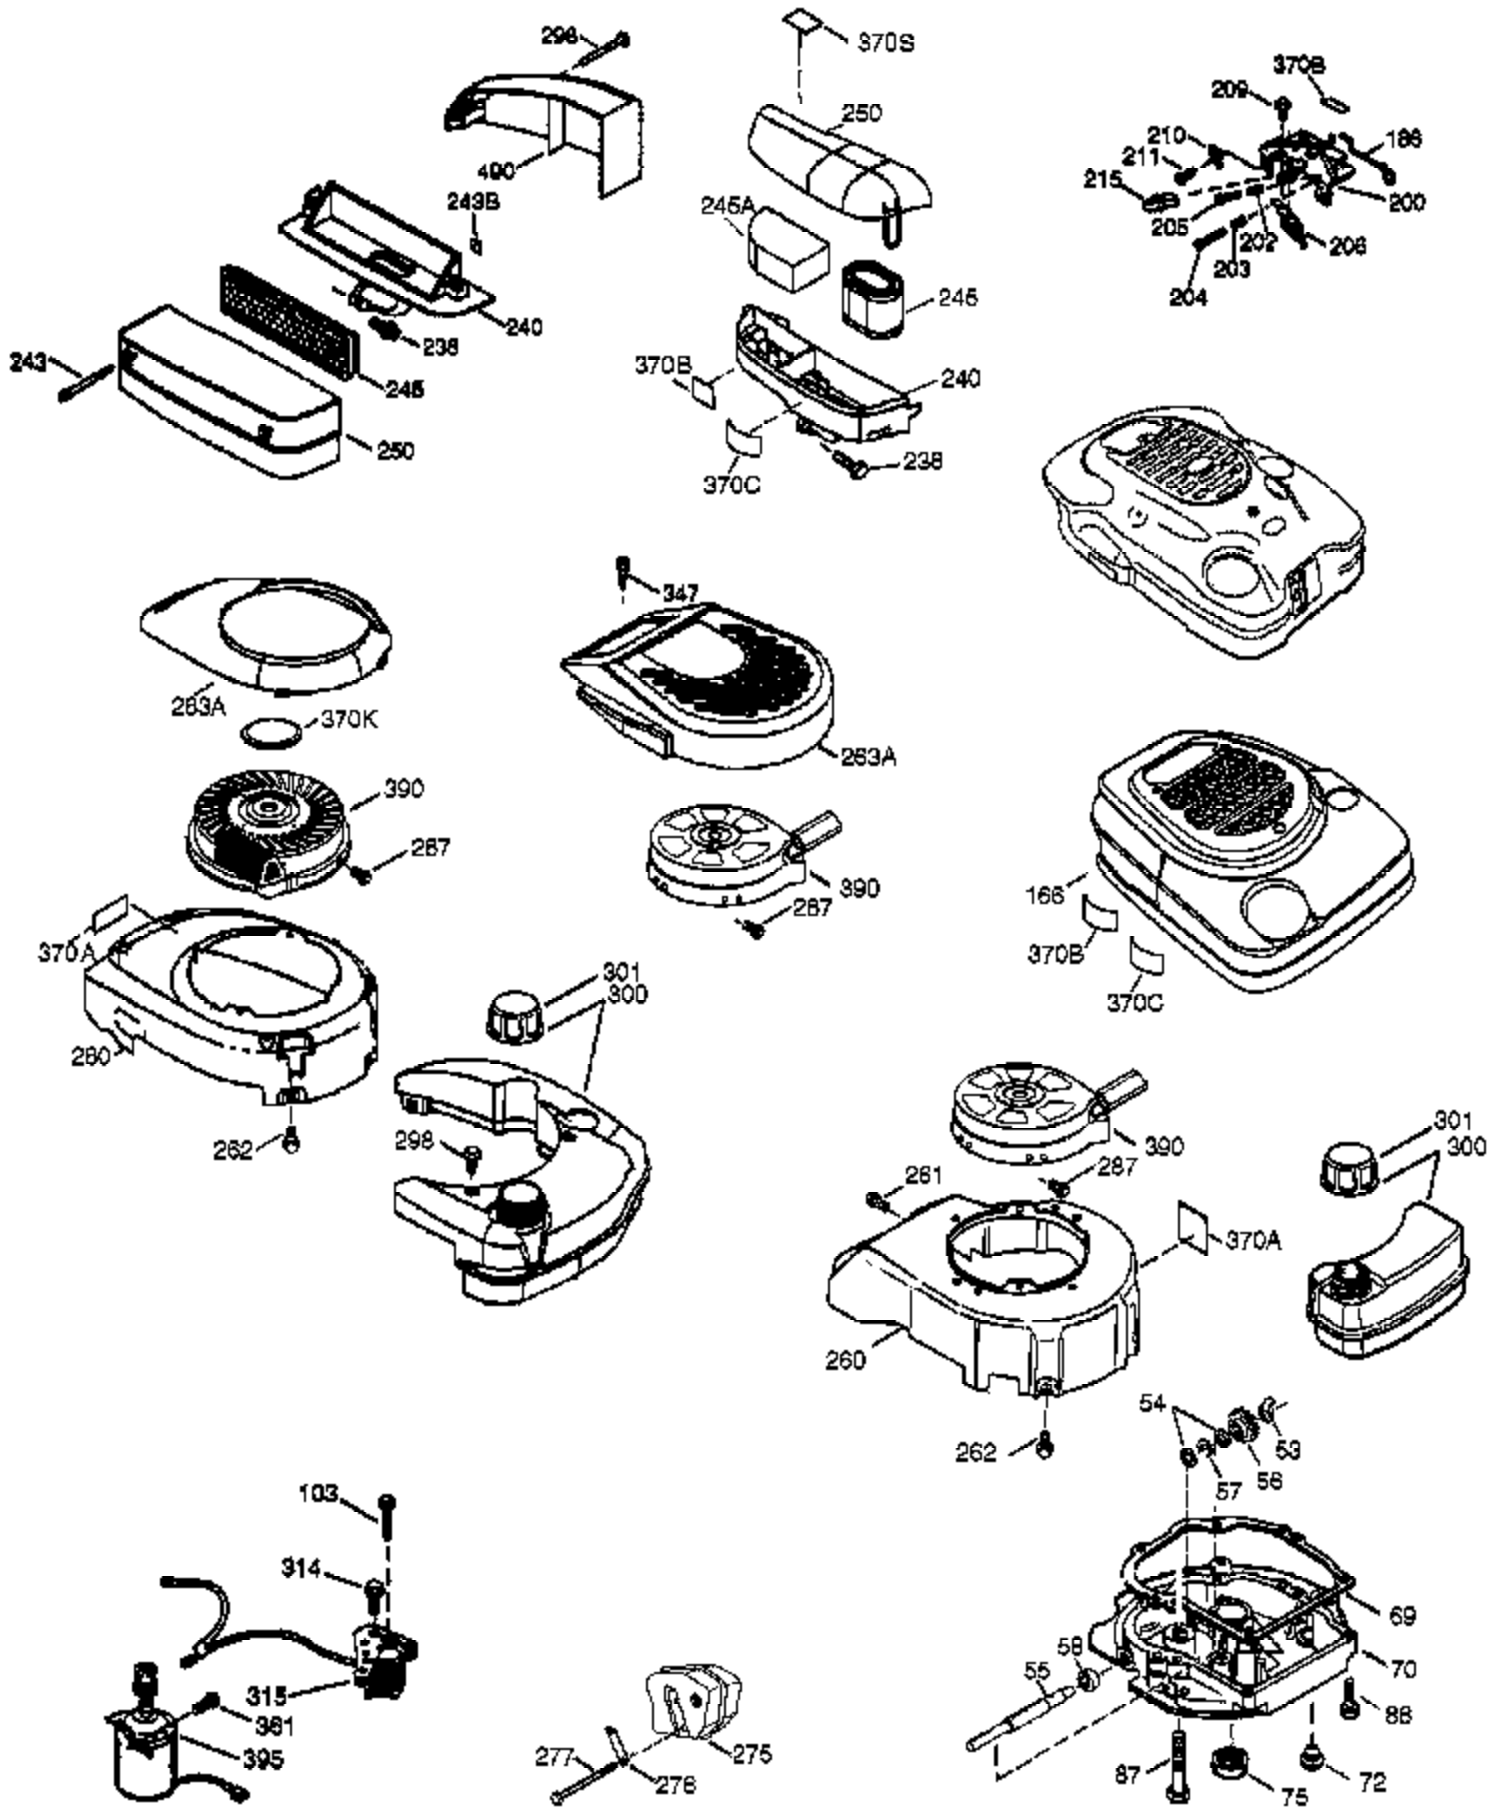

Ref #	Part Number	Qty	Description
46	32610A	2	Connecting Rod Bolt
69	37797	1	* Mounting Flange Gasket
70	34311E	1	Mounting Flange (Incl. 72 thru 83,306)
72	36083	1	Oil Drain Plug
75	27897	1	Oil Seal
86	650488	6	Screw, 1/4-20 x 1-1/4"
103	651007	2	Screw, Torx T-15, 10-24 x 15/16"
186	36255	1	Governor Link
200	37134	1	Control Bracket
209	30200	2	Screw, 10-24 x 9/16"
238	650937	2	Screw, 10-32 x 43/64"
240	37015	1	Air Cleaner Body (Incl. 239 & 243B)
243B	650967	2	Square Nut, M-5 x 0.8-6H
243	650966	2	Screw, M-5 x 0.8-6g x 2-7/16"
245	35500	1	Air Cleaner Filter
250	37016	1	Air Cleaner Cover
260	37012	1	Blower Housing
261	30063	2	Screw, Torx T-30, 1/4-20 x 1/2"
262	650831	2	Screw, 1/4-20 x 1/2"
263A	37013	1	Starter Grill
275	37088	1	Muffler
276	36949	1	Locking Plate
277	651039	2	Screw, 1/4-20 x 2-47/64"
287	650926	2	Screw, 8-32 x 21/64"
298	28763	3	Screw, 10-32 x 35/64"
300	37020	1	Fuel Tank (Incl. 292 & 301)
301	36246	1	Fuel Cap
370C	37199	1	Primer Decal
370A	36261	2	Lubrication Decal
390	590739	1	Rewind Starter (NOTE: This engine could hav been built with 590702 starter).
490	37018	1	Cover