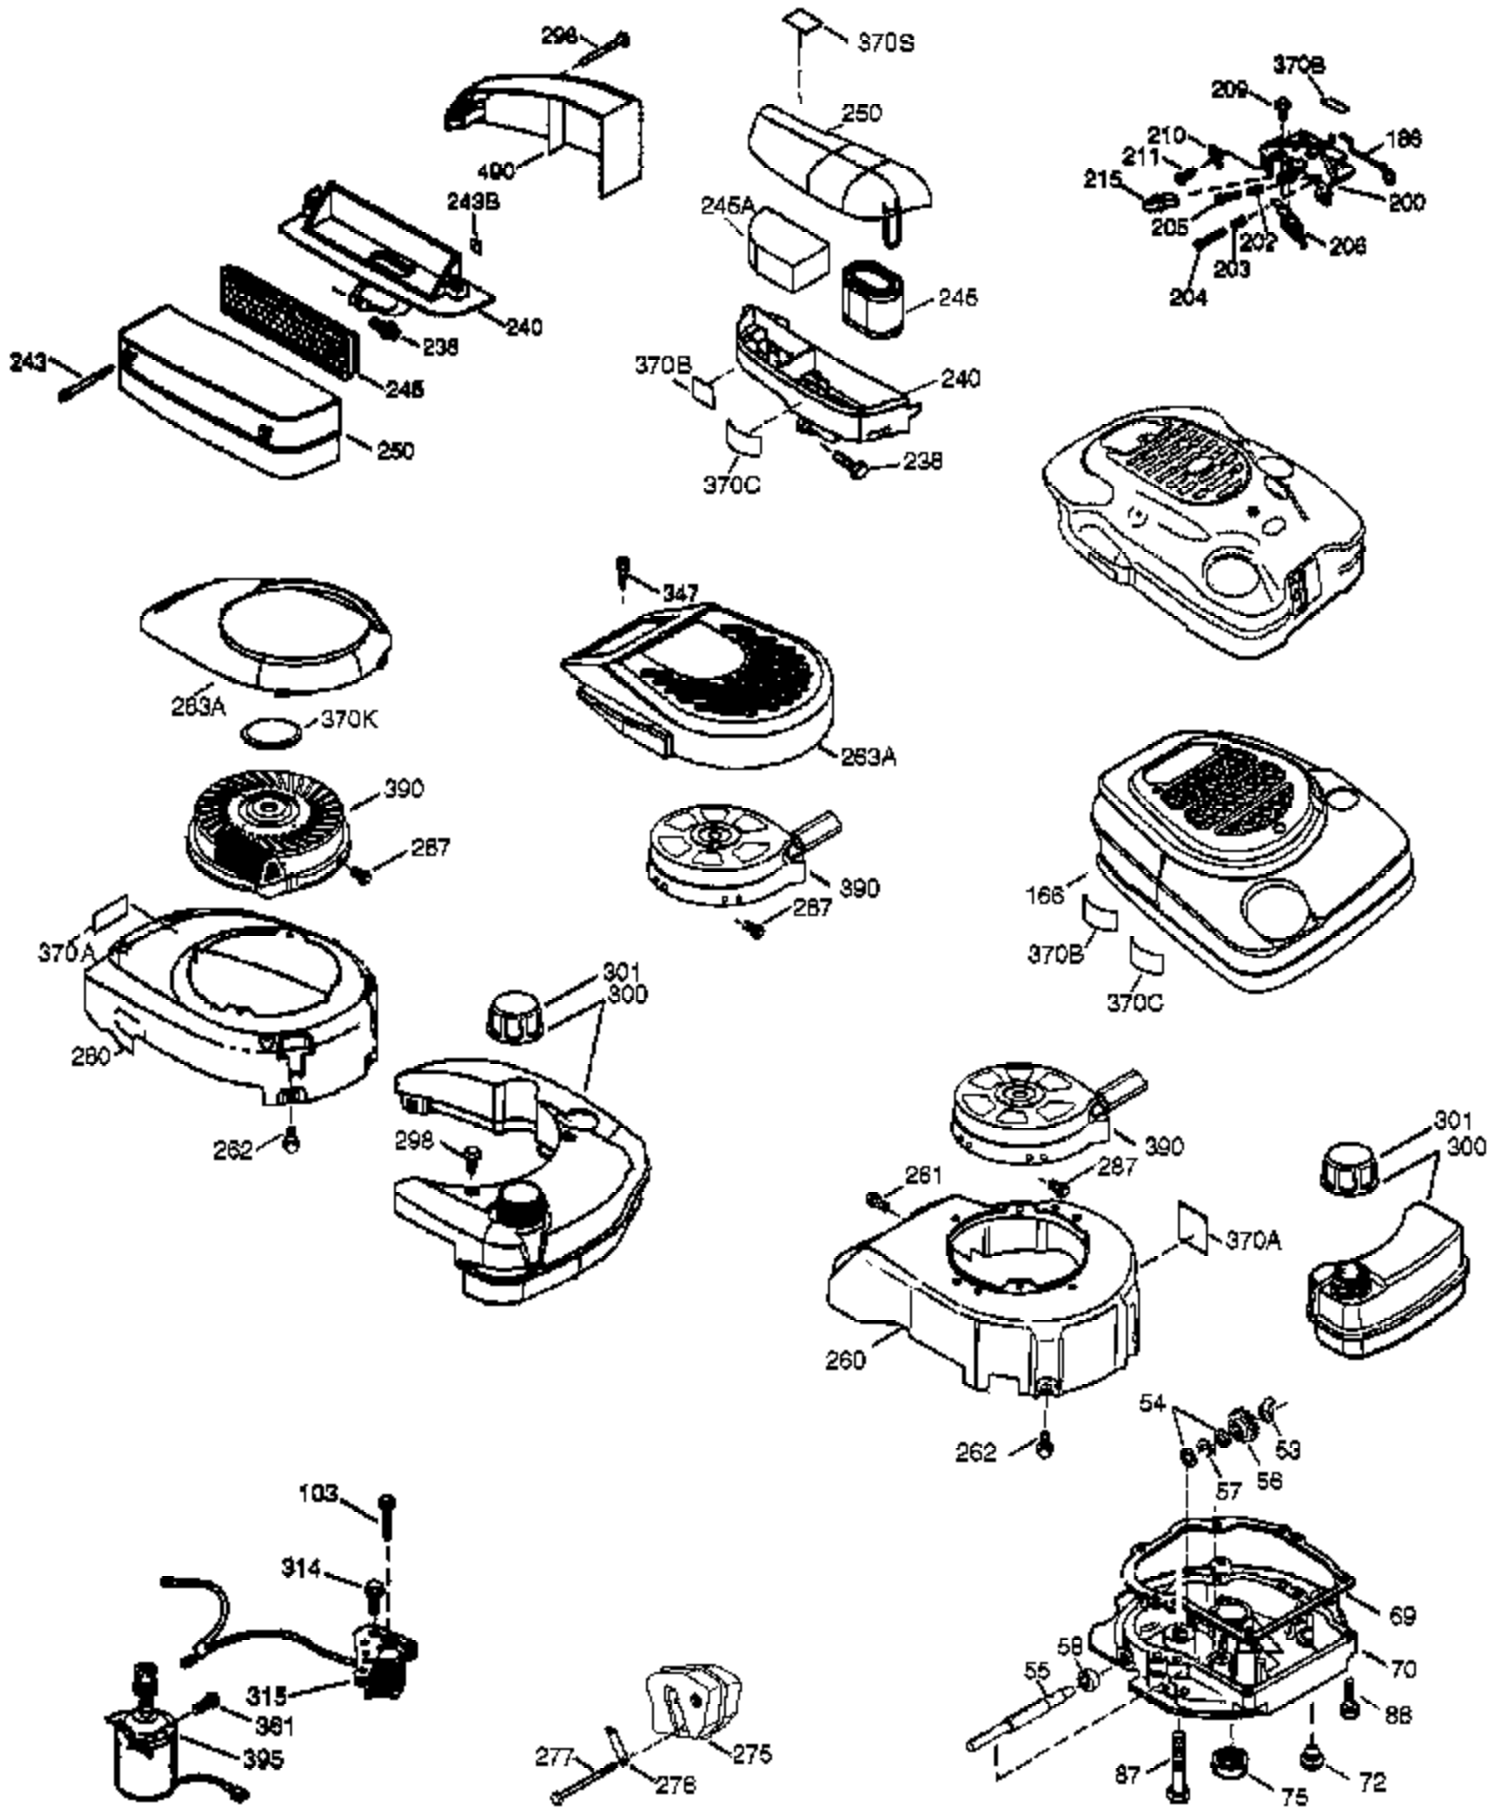

Ref #	Part Number	Qty	Description
46	32610A	2	Connecting Rod Bolt
69	37797	1	* Mounting Flange Gasket
70	34311E	1	Mounting Flange (Incl. 72 thru 83,306)
72	36083	1	Oil Drain Plug
75	27897	1	Oil Seal
86	650488	6	Screw, 1/4-20 x 1-1/4"
103	651007	2	Screw, Torx T-15, 10-24 x 15/16"
186	36255	1	Governor Link
200	37134	1	Control Bracket
209	30200	2	Screw, 10-24 x 9/16"
238	650937	2	Screw, 10-32 x 43/64"
240	37015	1	Air Cleaner Body (Incl. 239 & 243B)
243	650966	2	Screw, M-5 x 0.8-6g x 2-7/16"
245	35500	1	Air Cleaner Filter
250	37016	1	Air Cleaner Cover
260	37012	1	Blower Housing
261	30063	2	Screw, Torx T-30, 1/4-20 x 1/2"
262	650831	2	Screw, 1/4-20 x 1/2"
263A	37013	1	Starter Grill
275	37088	1	Muffler
276	36949	1	Locking Plate
277	651039	2	Screw, 1/4-20 x 2-47/64"
287	650926	2	Screw, 8-32 x 21/64"
298	28763	3	Screw, 10-32 x 35/64"
300	37020	1	Fuel Tank (Incl. 292 & 301)
301	36246	1	Fuel Cap
370A	36261	2	Lubrication Decal
370C	37199	1	Primer Decal
390	590739	1	Rewind Starter (NOTE: This engine could hav been built with 590702 starter).
490	37018	1	Cover