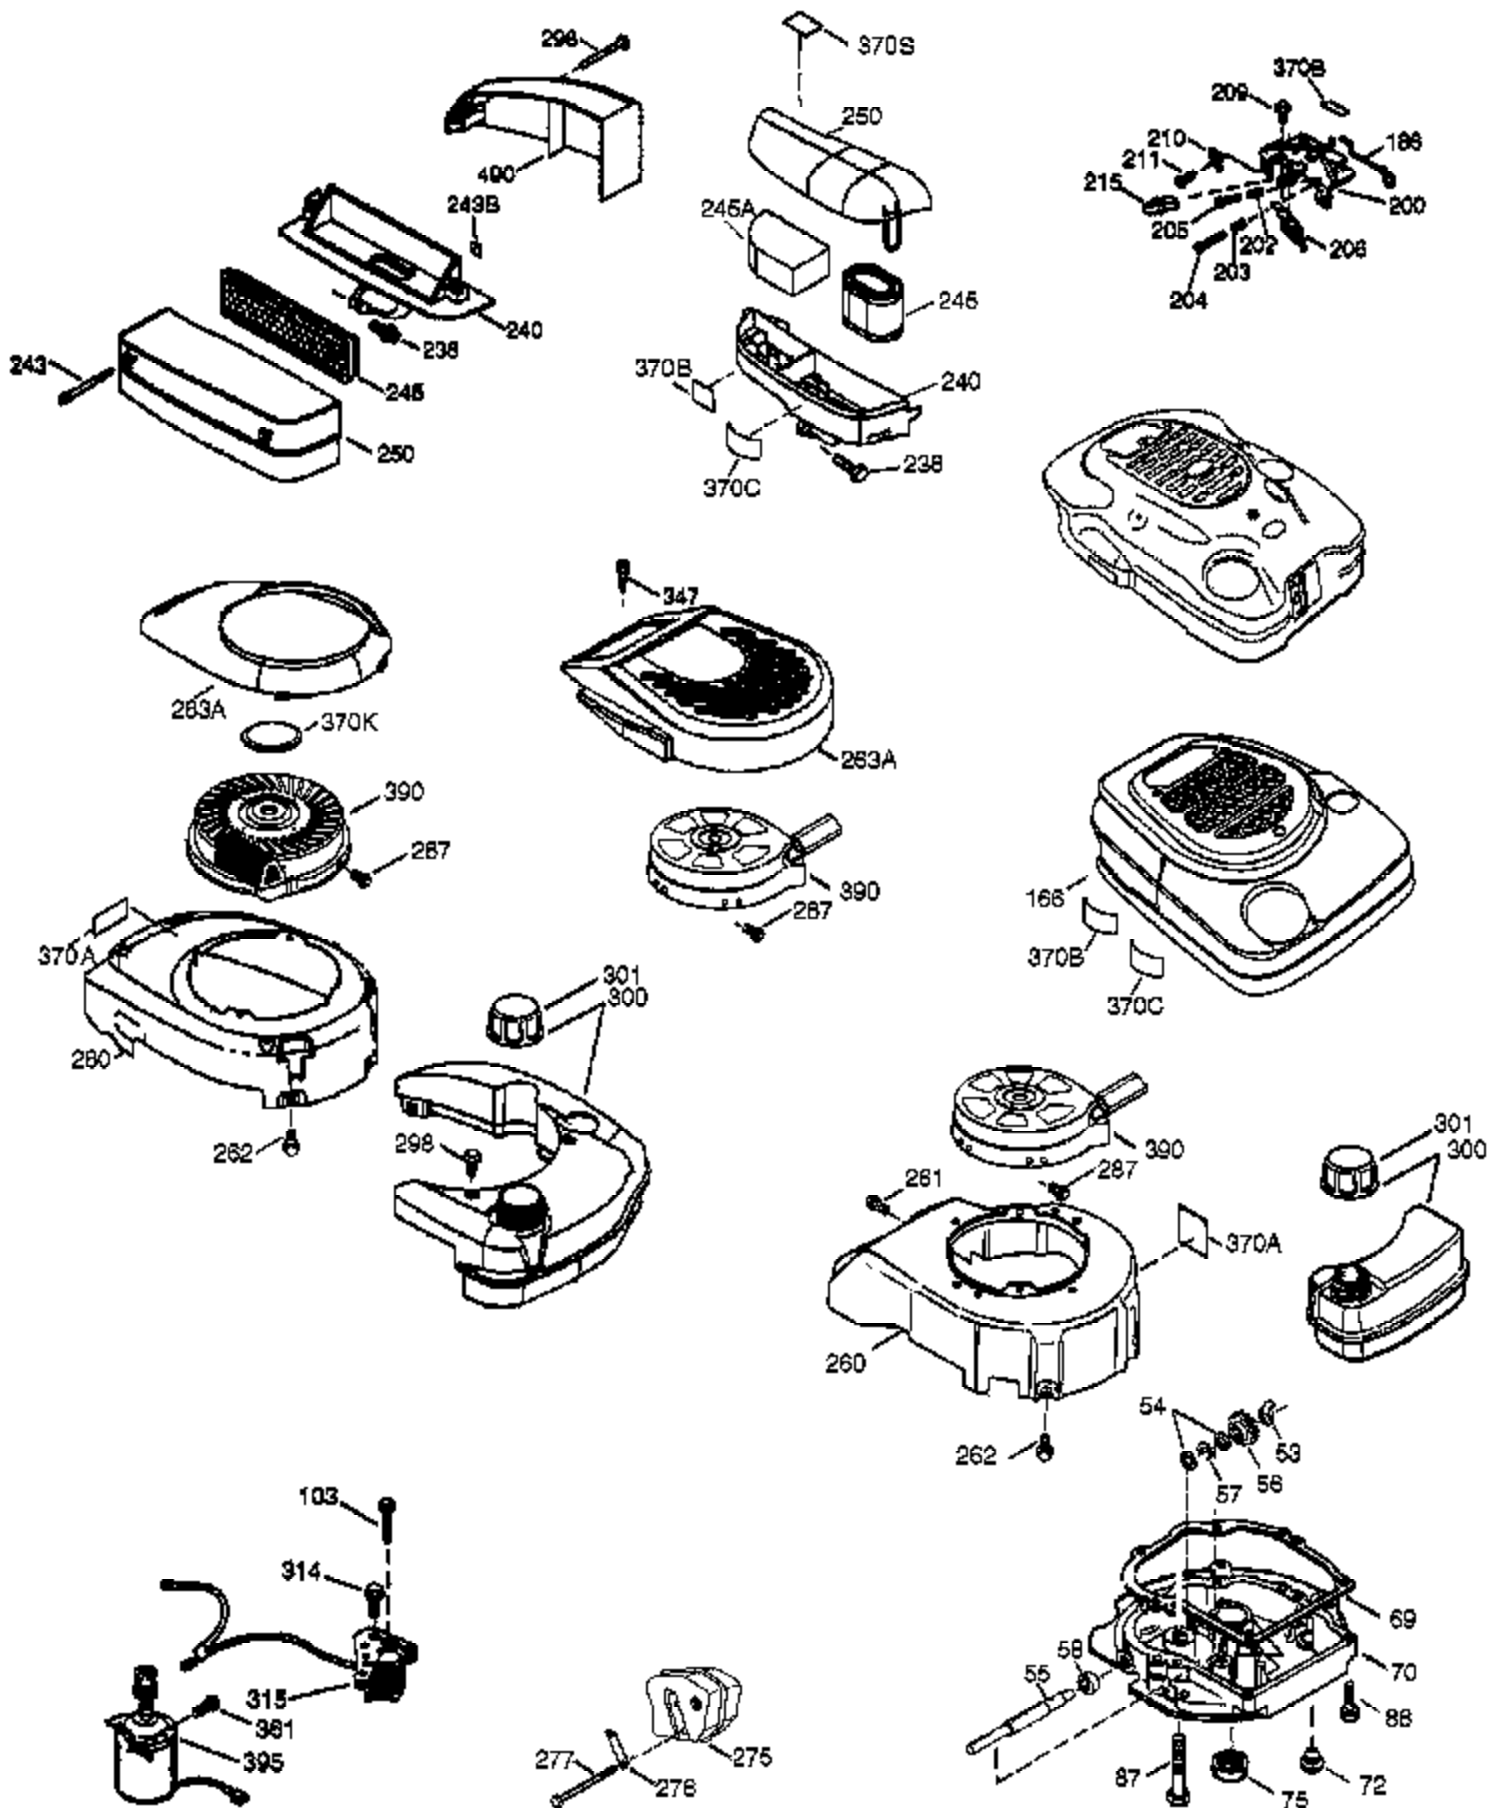

Ref #	Part Number	Qty	Description
46	32610A	2	Connecting Rod Bolt
53	31745	1	Tang Washer
54	31747	1	Flat Washer
55	35218A	1	PTO Shaft (Mach)
56	33401	1	R H Worm Gear
57	33537	1	Retainer Ring
58	31744	1	Oil Seal
69	37797	1	Mounting Flange Gasket
70	36985A	1	Engine Flange (Mach)
72	36083	1	Oil Drain Plug
75	26208	1	Oil Seal
87	650492	1	Screw, 1/4-20 x 2-1/4"
103	651007	2	Screw, Torx T-15, 10-24 x 15/16"
166	37486	1	Engine Shroud (Orange)
186	34358	1	Governor Link
200	35727	1	Control Bracket
202	36482	1	Compression Spring
203	31342	1	Compression Spring
204	651029	1	Screw, Torx T-10, 5-40 x 7/16"
205	651019	1	Screw, Torx T-10, 6-32 x 41/64"
209	30200	2	Screw, 10-24 x 9/16"
215	32410	1	Control Knob (Red-239)
238	650932	2	Air Cleaner Mtg Screw 10-32 x 49/64"
243	650898A	4	Shroud Mtg. Screw 10-32 x 27/32"
245	36905	1	Air Filter
250	37122	1	Air Cleaner Cover (Black)
260	37483	1	Blower Housing (Black)
261D	651073	4	Screw T-20 10-16 x 15/32"
262	650831	2	Screw, 1/4-20 x 1/2"
275	36950A	1	Muffler
276	36949	1	Locking Plate
277	651039	2	Screw, 1/4-20 x 2-47/64"
287	650926	2	Screw, 8-32 x 21/64"
300	37484	1	Fuel Tank (Natural Incl. 292 & 301)
301	36246	1	Fuel Cap
355	590701	1	Starter Handle (Tec)
370C	37318	1	Primer Decal (3X)
370B	35167	1	Control Decal (ISO)
370A	36261	1	Lubrication Decal (Replaces 64-831)
390	590739	1	Rewind Starter (NOTE: This engine could have been built with 590702 starter).
900	0	1	Replacement Engine 806169
900	0	1	Replacement Short Block 750863