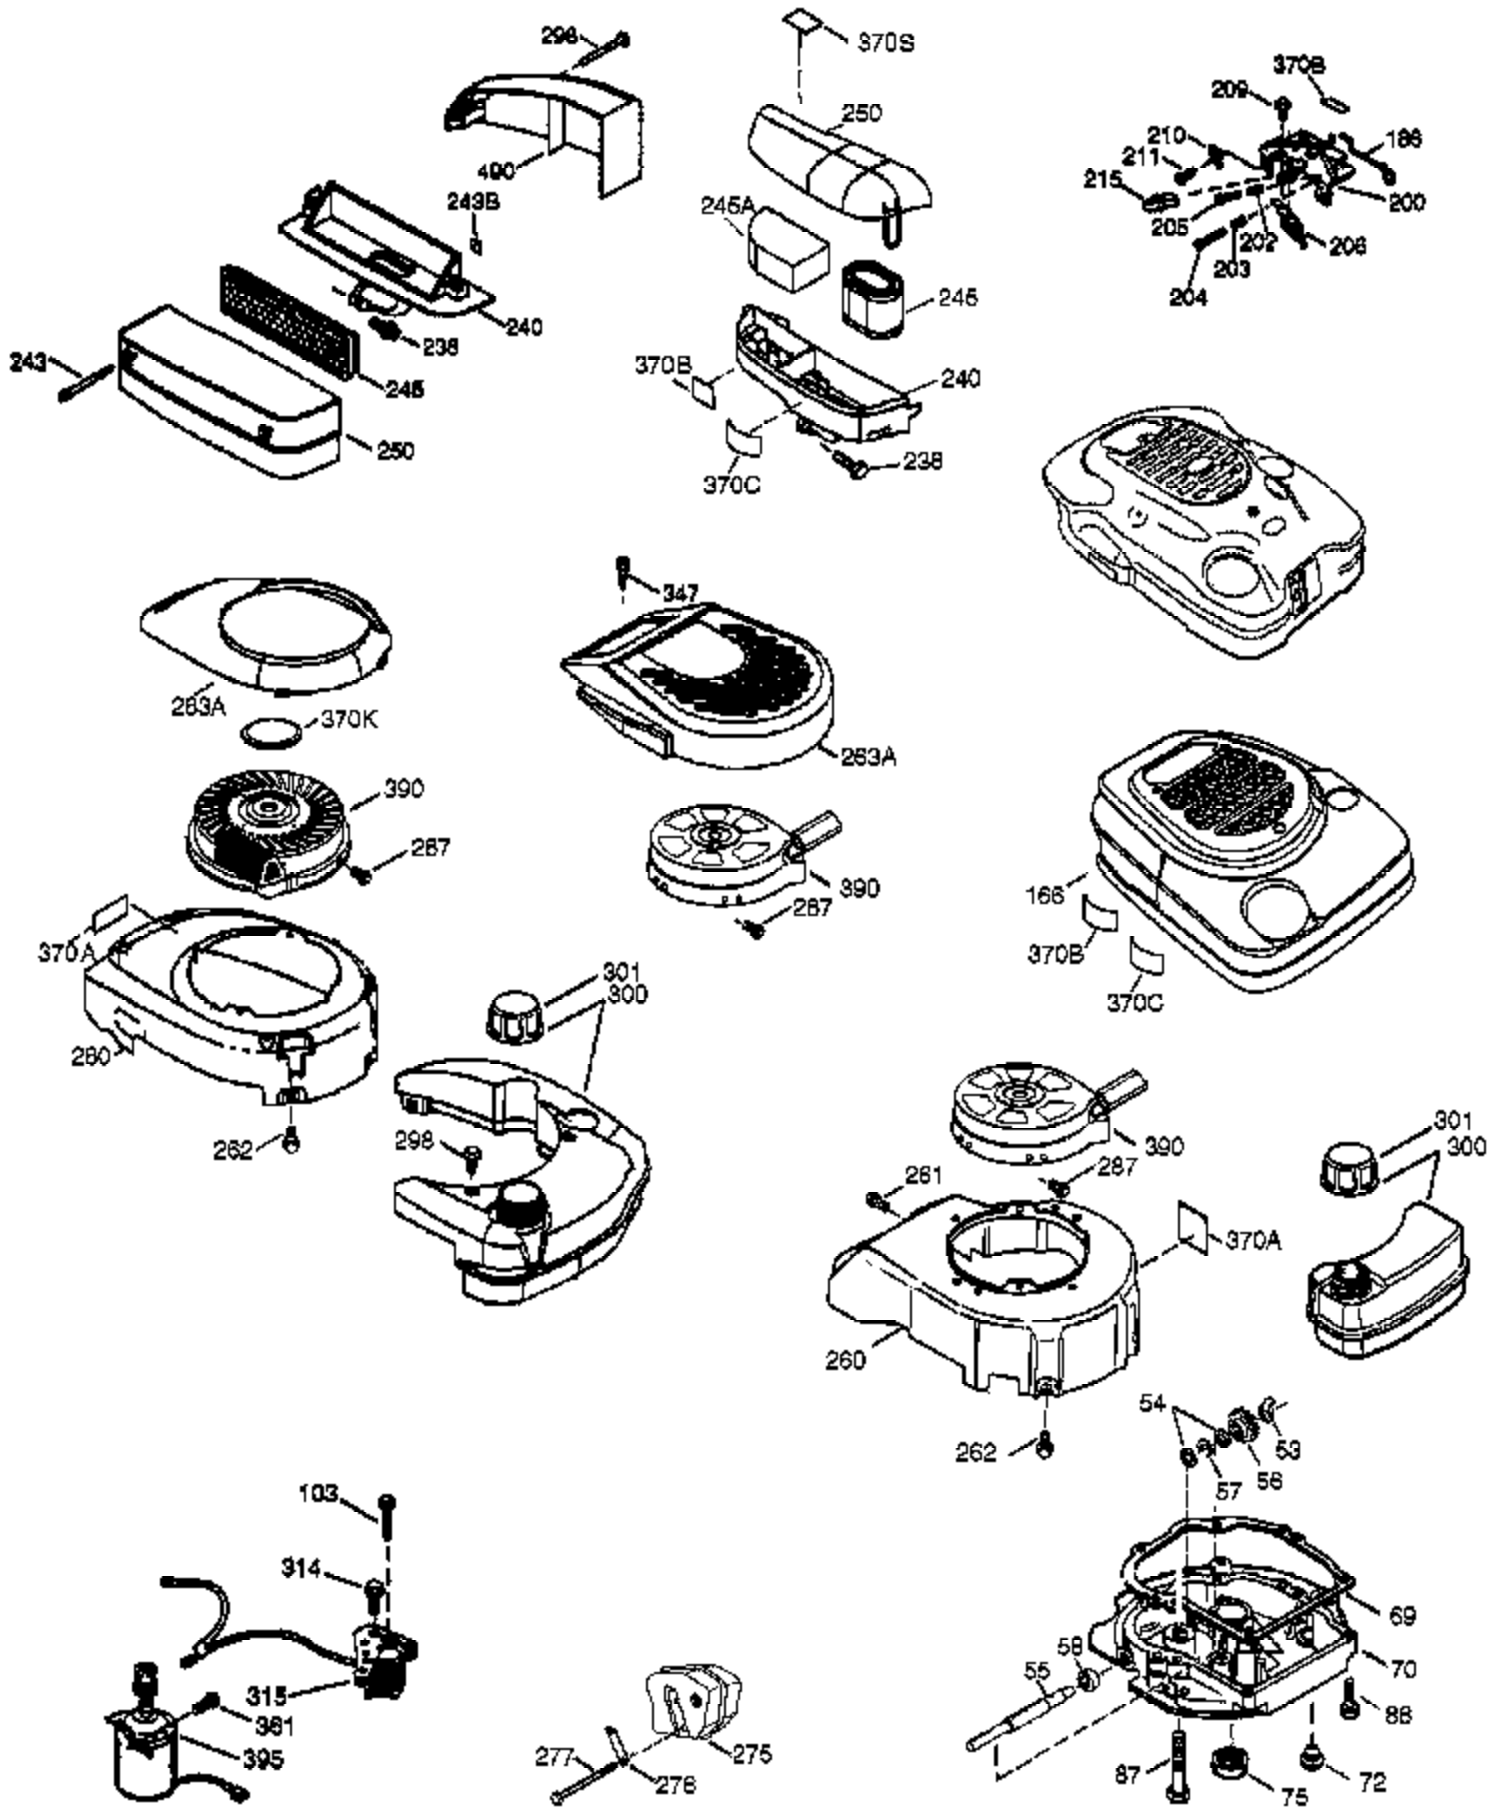

Ref #	Part Number	Qty	Description
25	650562	1	Screw, 10-32 x 1/2"
46	32610A	2	Connecting Rod Bolt
69	37609	1	* Mounting Flange Gasket
70	37637	1	Mounting Flange (Incl. 72 thru 83)
72	37614	1	Oil Drain Plug
75	27897	1	Oil Seal
86	650488	1	Screw, 1/4-20 x 1/1/4"
103	651007	2	Screw, T-15, 10-24 x 15/16"
166	37636	1	Engine Shroud Ass'y
186	34337	1	Governor Link
200	33205A	1	Control Bracket (Incl. 202 thru 206)
202	36482	1	Compression Spring
203	31342	1	Compression Spring
204	651029	1	Screw, T-10, 5-40 x 7/16"
205	651019	1	Screw, T-10, 6-32 x 41/64"
206	610973	1	Terminal Ass'y
209	30200	2	Screw, 10-24 x 9/16"
215	32410	1	Control Knob
238	650932	1	Screw, 10-32 x 49/65
243	650898A	4	Shroud Mtg. Screw 10-32 x 27/32"
245	36905	1	Air Filter
250	37122	1	Air Cleaner Cover (Black)
260	37635	1	Blower Housing (Black)
262	650831	2	Screw, 1/4-20 x 1/2"
275	36950A	1	Muffler
276	36949	1	Locking Plate
277	651039	2	Screw, 1/4-20 x 2-47/64"
287	650926	2	Screw, 8-32 x 21/64"
300	35586	1	Fuel Tank (Black)(Incl. 292 & 301)
301	36246	1	Fuel Cap
355	590701	1	Starter Handle (Tec)
370B	35169	1	Control Decal (ISO)
370C	37318	1	Primer Decal (3X)
370A	36261	2	Lubrication Decal
390	590739	1	Rewind Starter (NOTE: This engine could have been built with 590702 starter).