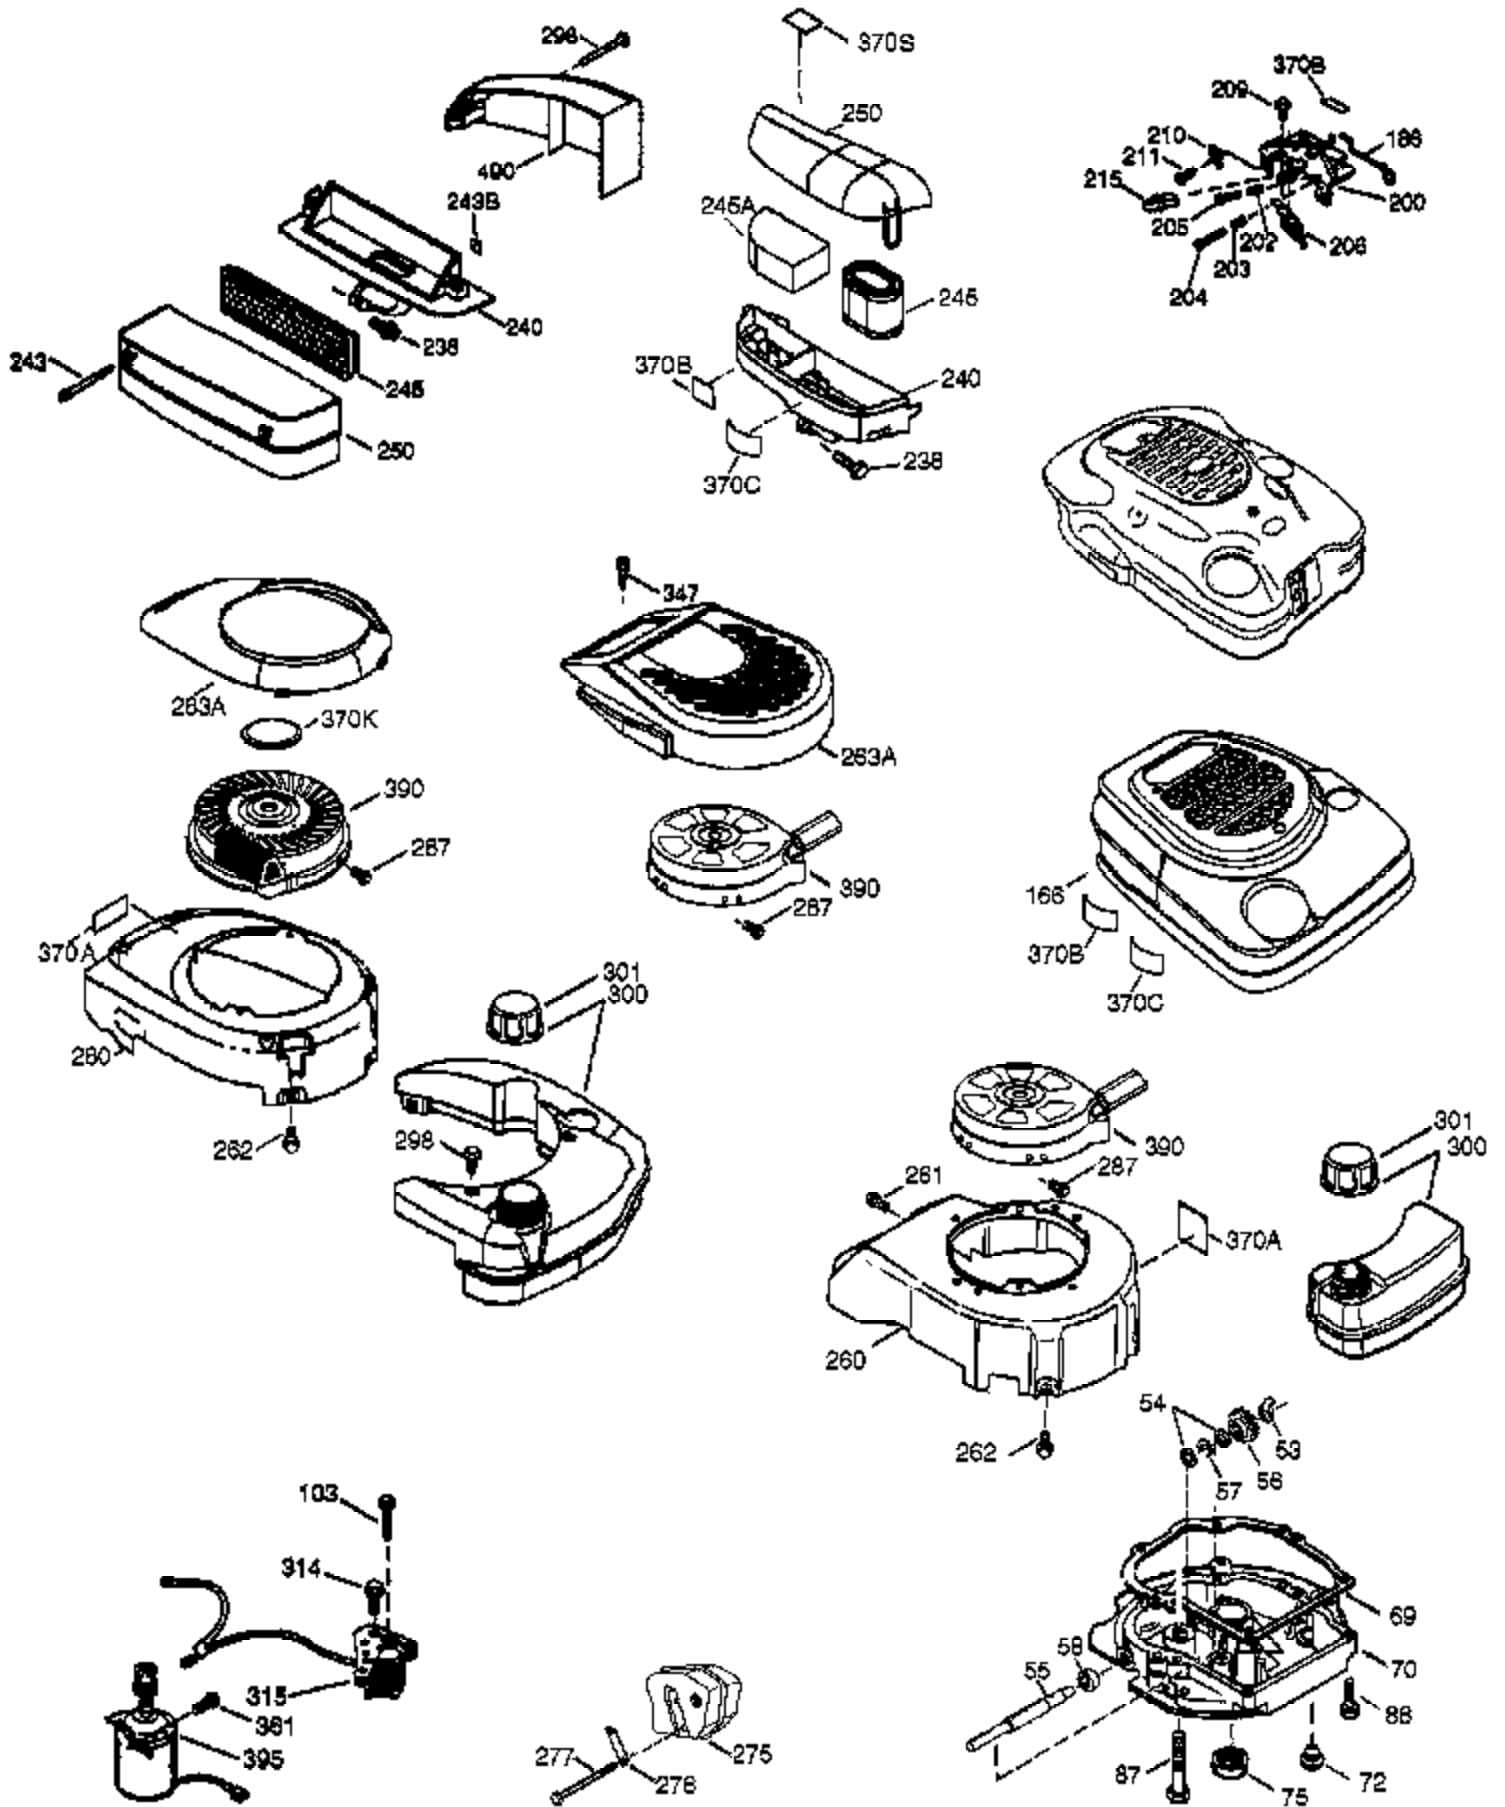

Ref #	Part Number	Qty	Description
25	650562	1	Screw, 10-32 x 1/2"
46	32610A	2	Connecting Rod Bolt
69	37609	1	* Mounting Flange Gasket
70	37637	1	Mounting Flange (Incl. 72 thru 83)
72	37614	1	Oil Drain Plug
75	27897	1	Oil Seal
86	650488	1	Screw, 1/4-20 x 1/1/4"
103	651007	2	Screw, T-15, 10-24 x 15/16"
166	37636	1	Engine Shroud Ass'y
186	34337	1	Governor Link
200	33205A	1	Control Bracket (Incl. 202 thru 206)
202	36482	1	Compression Spring
203	31342	1	Compression Spring
204	651029	1	Screw, T-10, 5-40 x 7/16"
205	651019	1	Screw, T-10, 6-32 x 41/64"
206	610973	1	Terminal Ass'y
209	30200	2	Screw, 10-24 x 9/16"
215	32410	1	Control Knob
238	650932	1	Screw, 10-32 x 49/65
243	650898A	4	Shroud Mtg. Screw 10-32 x 27/32"
245	36905	1	Air Filter
250	37122	1	Air Cleaner Cover (Black)
260	37635	1	Blower Housing (Black)
262	650831	2	Screw, 1/4-20 x 1/2"
275	36950A	1	Muffler
276	36949	1	Locking Plate
277	651039	2	Screw, 1/4-20 x 2-47/64"
287	650926	2	Screw, 8-32 x 21/64"
300	35586	1	Fuel Tank (Black)(Incl. 292 & 301)
301	36246	1	Fuel Cap
355	590701	1	Starter Handle (Tec)
370B	35169	1	Control Decal (ISO)
370C	37318	1	Primer Decal (3X)
370A	36261	2	Lubrication Decal
390	590739	1	Rewind Starter (NOTE: This engine could have been built with 590702 starter).