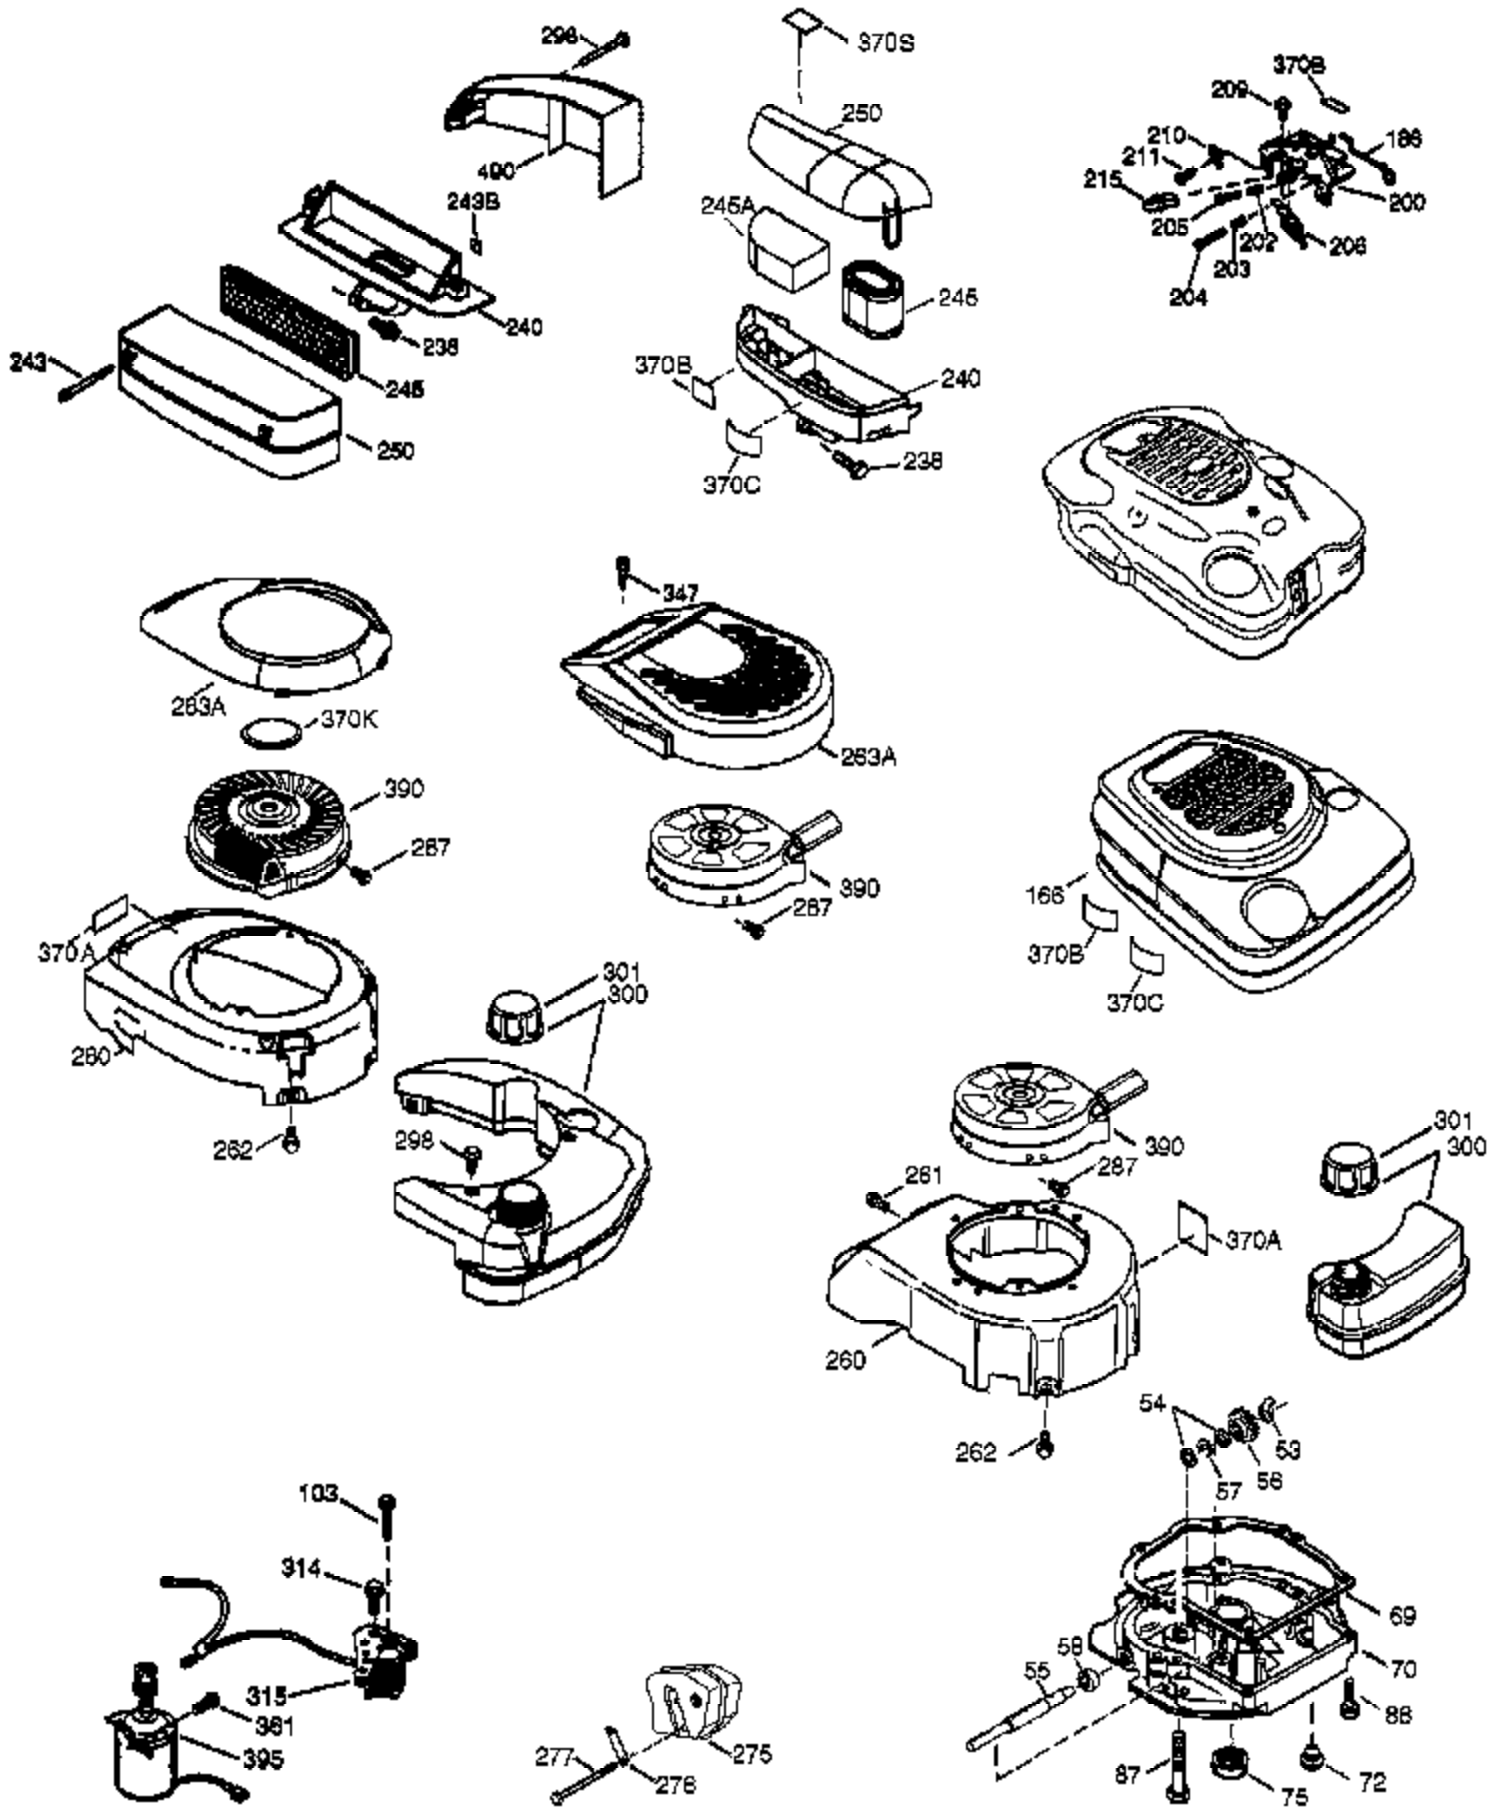

Ref #	Part Number	Qty	Description
46	32610A	2	Connecting Rod Bolt
69	37609	1	* Mounting Flange Gasket
70	37608	1	Mounting Flange (Incl. 72-83,306,309A & 311A)
72	36083	1	Oil Drain Plug
75	27897	1	Oil Seal
86	650488	6	Screw, 1/4-20 x 1-1/4"
103	651007	2	Screw, T-15, 10-24 x 15/16"
186	34337	1	Governor Link
200	32264A	1	Control Bracket (Incl. 203 & 204)
203	31342	1	Compression Spring
204	651029	1	Screw, T-10, 5-40 x 7/16"
206	610973	1	Terminal
209	30200	2	Screw, 10-24 x 9/16"
215	32410	1	Control Knob
238	650932	2	Screw, 10-32 x 49/64"
245	36905	1	Air Cleaner Filter
250	37122	1	Air Cleaner Cover
260	37634	1	Blower Housing
261	650853	1	Screw, T-30, 1/4-20 x 1/2"
262	650831	2	Screw, 1/4-20 x 1/2"
275	36950A	1	Muffler
276	36949	1	Locking Plate
277	651039	2	Screw, 1/4-20 x 2-47/64"
287	650926	3	Screw, 8-32 x 21/64"
298	28763	3	Screw, 10-32 x 39/64"
300	35586	1	Fuel Tank (Incl. 292 & 301)
301	35355	1	Fuel Cap
370C	37318	1	Primer Decal (3X)
370B	36507	1	Control Decal
370K	36695	1	Starter Decal
370A	36261	2	Lubrication Decal
390	590738	1	Rewind Starter