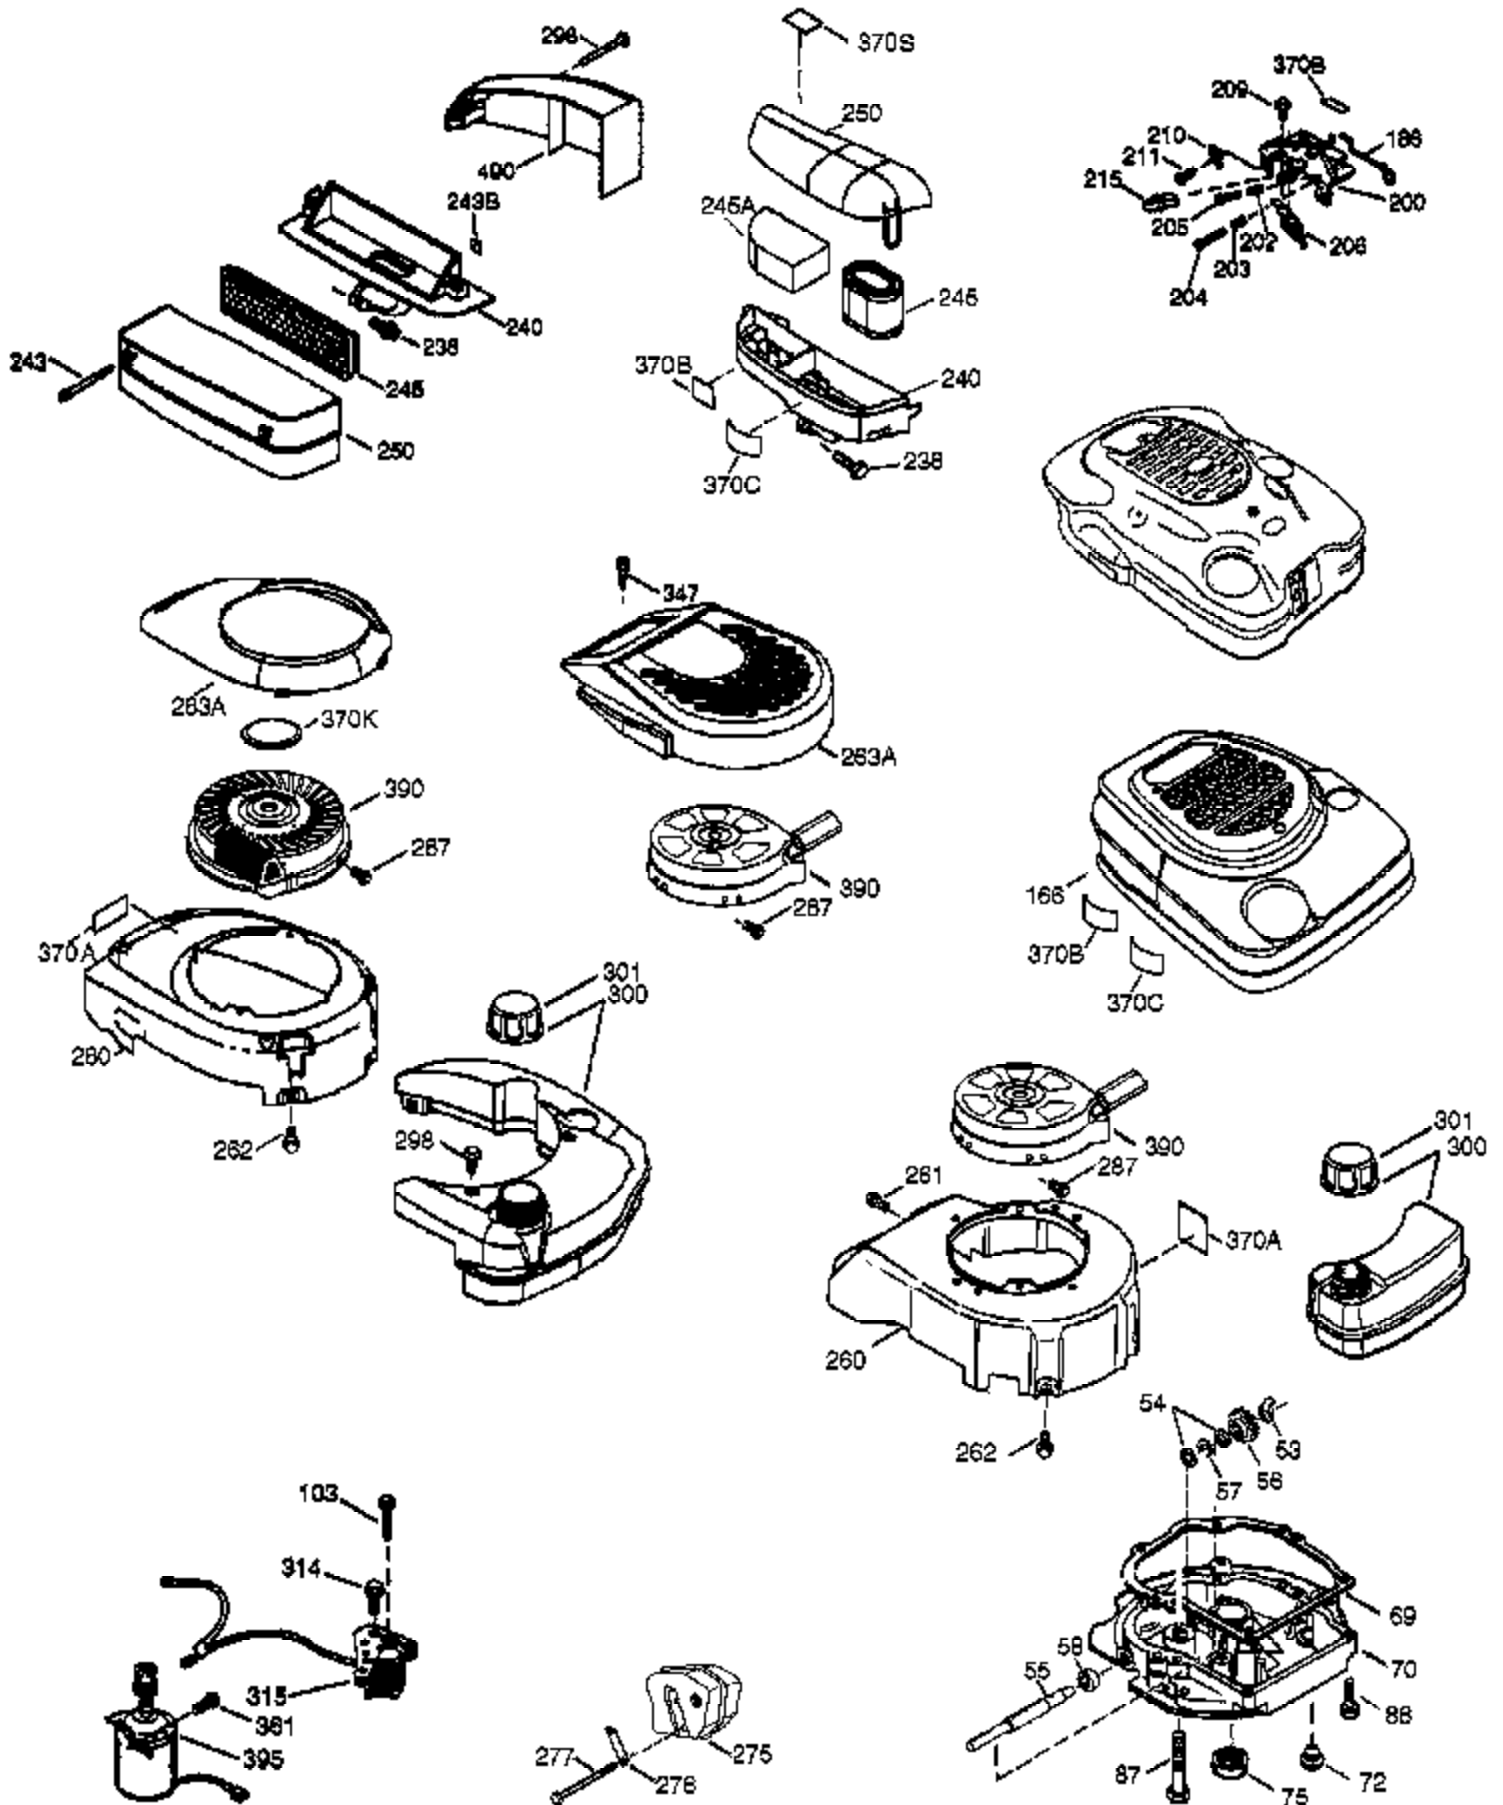

Ref #	Part Number	Qty	Description
46	32610A	2	Connecting Rod Bolt
69	37609	1	* Mounting Flange Gasket
70	37740	1	Mounting Flange (Incl. 72-83,306,309A & 311A)
72	37614	1	Oil Drain Plug
75	27897	1	Oil Seal
86	650488	6	Screw, 1/4-20 x 1-1/4"
103	651007	2	Screw, T-15, 10-24 x 15/16"
186	34337	1	Governor Link
200	32264A	1	Control Bracket (Incl. 203 & 204)
203	31342	1	Compression Spring
204	651029	1	Screw, T-10, 5-40 x 7/16"
206	610973	1	Terminal
209	30200	2	Screw, 10-24 x 9/16"
215	32410	1	Control Knob
238	650932	2	Screw, 10-32 x 49/64"
245	36905	1	Air Cleaner Filter
250	37122	1	Air Cleaner Cover
260	37634	1	Blower Housing
261	650853	1	Screw, T-30, 1/4-20 x 1/2"
262	650831	2	Screw, 1/4-20 x 1/2"
275	36950A	1	Muffler
276	36949	1	Locking Plate
277	651039	2	Screw, 1/4-20 x 2-47/64"
287	650926	3	Screw, 8-32 x 21/64"
300	37947	1	Fuel Tank (Incl. 292 & 301)
301	37845	1	Fuel Cap
370B	36507	1	Control Decal
370C	37318	1	Primer Decal (3X)
370A	36261	2	Lubrication Decal
370K	36695	1	Starter Decal
390	590732A	1	Rewind Starter