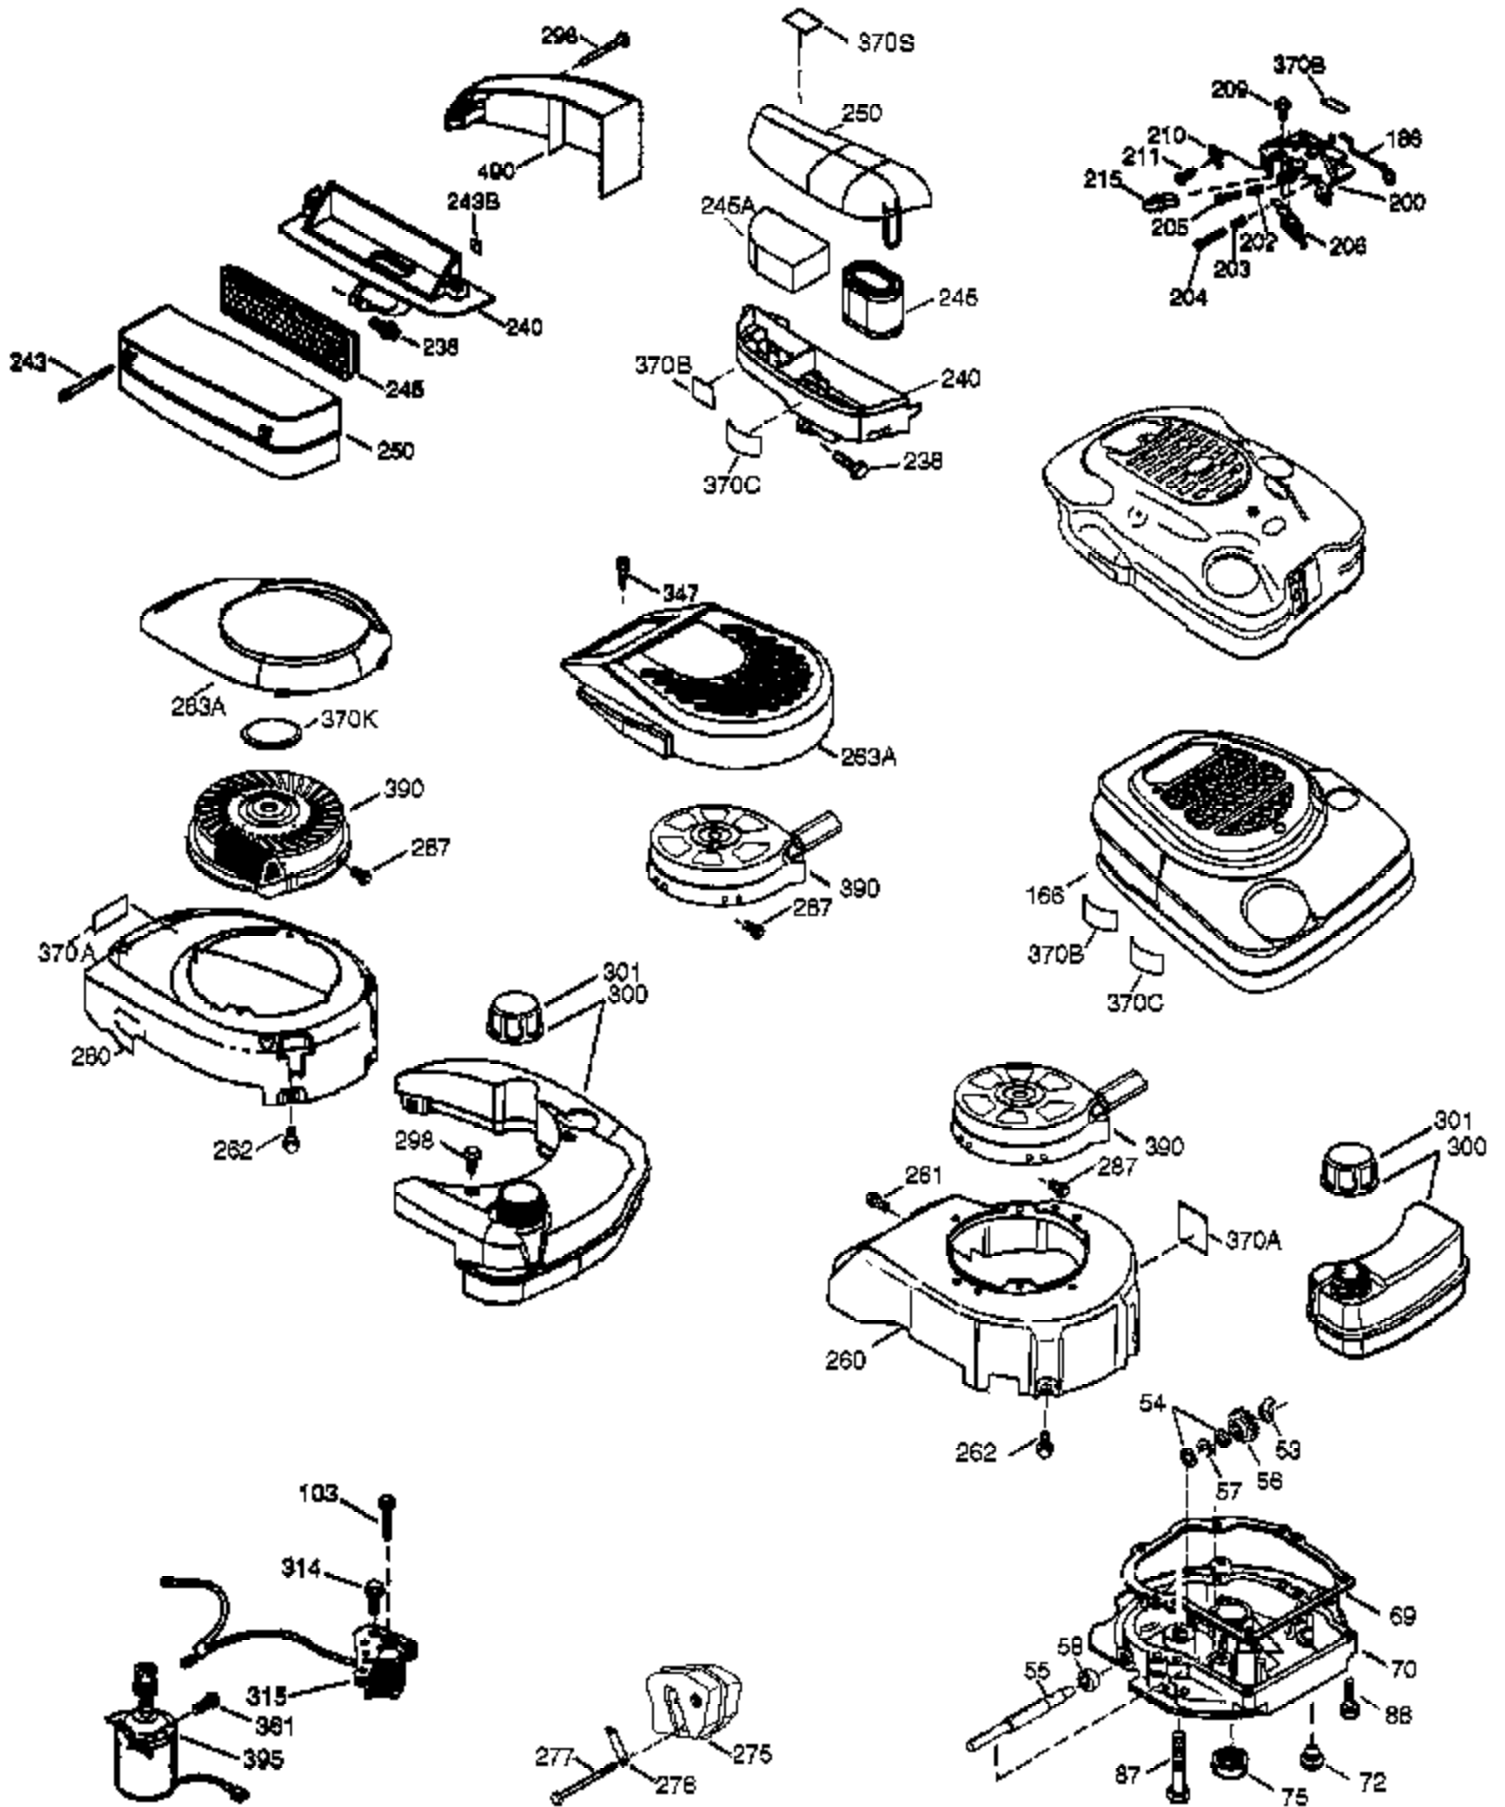

Ref #	Part Number	Qty	Description
25	650562	1	Screw, 10-32 x 1/2"
46	32610A	2	Connecting Rod Bolt
69	37609	1	* Mounting Flange Gasket
70	37608	1	Mounting Flange (Incl. 72 thru 83)
72	37614	1	Oil Drain Plug
75	27897	1	Oil Seal
86	650488	6	Screw, 1/4-20 x 1/1/4"
103	651007	2	Screw, T-15, 10-24 x 15/16"
186	34337	1	Governor Link
200	33131A	1	Control Bracket (Incl. 202 thru 206)
202	36482	1	Compression Spring
203	31342	1	Compression Spring
204	651029	1	Screw, T-10, 5-40 x 7/16"
205	651019	1	Screw, T-10, 6-32 x 41/64"
206	610973	1	Terminal Ass'y
209	30200	2	Screw, 10-24 x 9/16"
209	30200	2	Screw, 10-24 x 9/16"
210	27793	1	Conduit Clip
211	28942	1	Screw, 10-32 x 3/8"
238	650932	1	Screw, 10-32 x 49/65
243	650898A	4	Shroud Mtg. Screw 10-32 x 27/32"
245	36905	1	Air Filter
250	37122	1	Air Cleaner Cover (Black)
260	37634	1	Blower Housing
261	650853	1	Screw, T-30, 1/4-20 x 1/2"
262	650831	2	Screw, 1/4-20 x 1/2"
263A	37436	1	Starter Grille
275	36950A	1	Muffler
276	36949	1	Locking Plate
277	651039	2	Screw, 1/4-20 x 2-47/64"
281	37211	1	Starter Bubble Cover
282	650926	2	Screw, 8-32 x 21/64"
287	650926	2	Screw, 8-32 x 21/64"
300	35586A	1	Fuel Tank (Black)(Incl. 292 & 301)
301	37656	1	Fuel Cap
347	651079	3	Screw, T-20, 8-32 x 29/64"
370A	36261	2	Lubrication Decal
370C	37318	1	Primer Decal (3X)
390	590739	1	Rewind Starter (NOTE: This engine could have been built with 590702 starter).