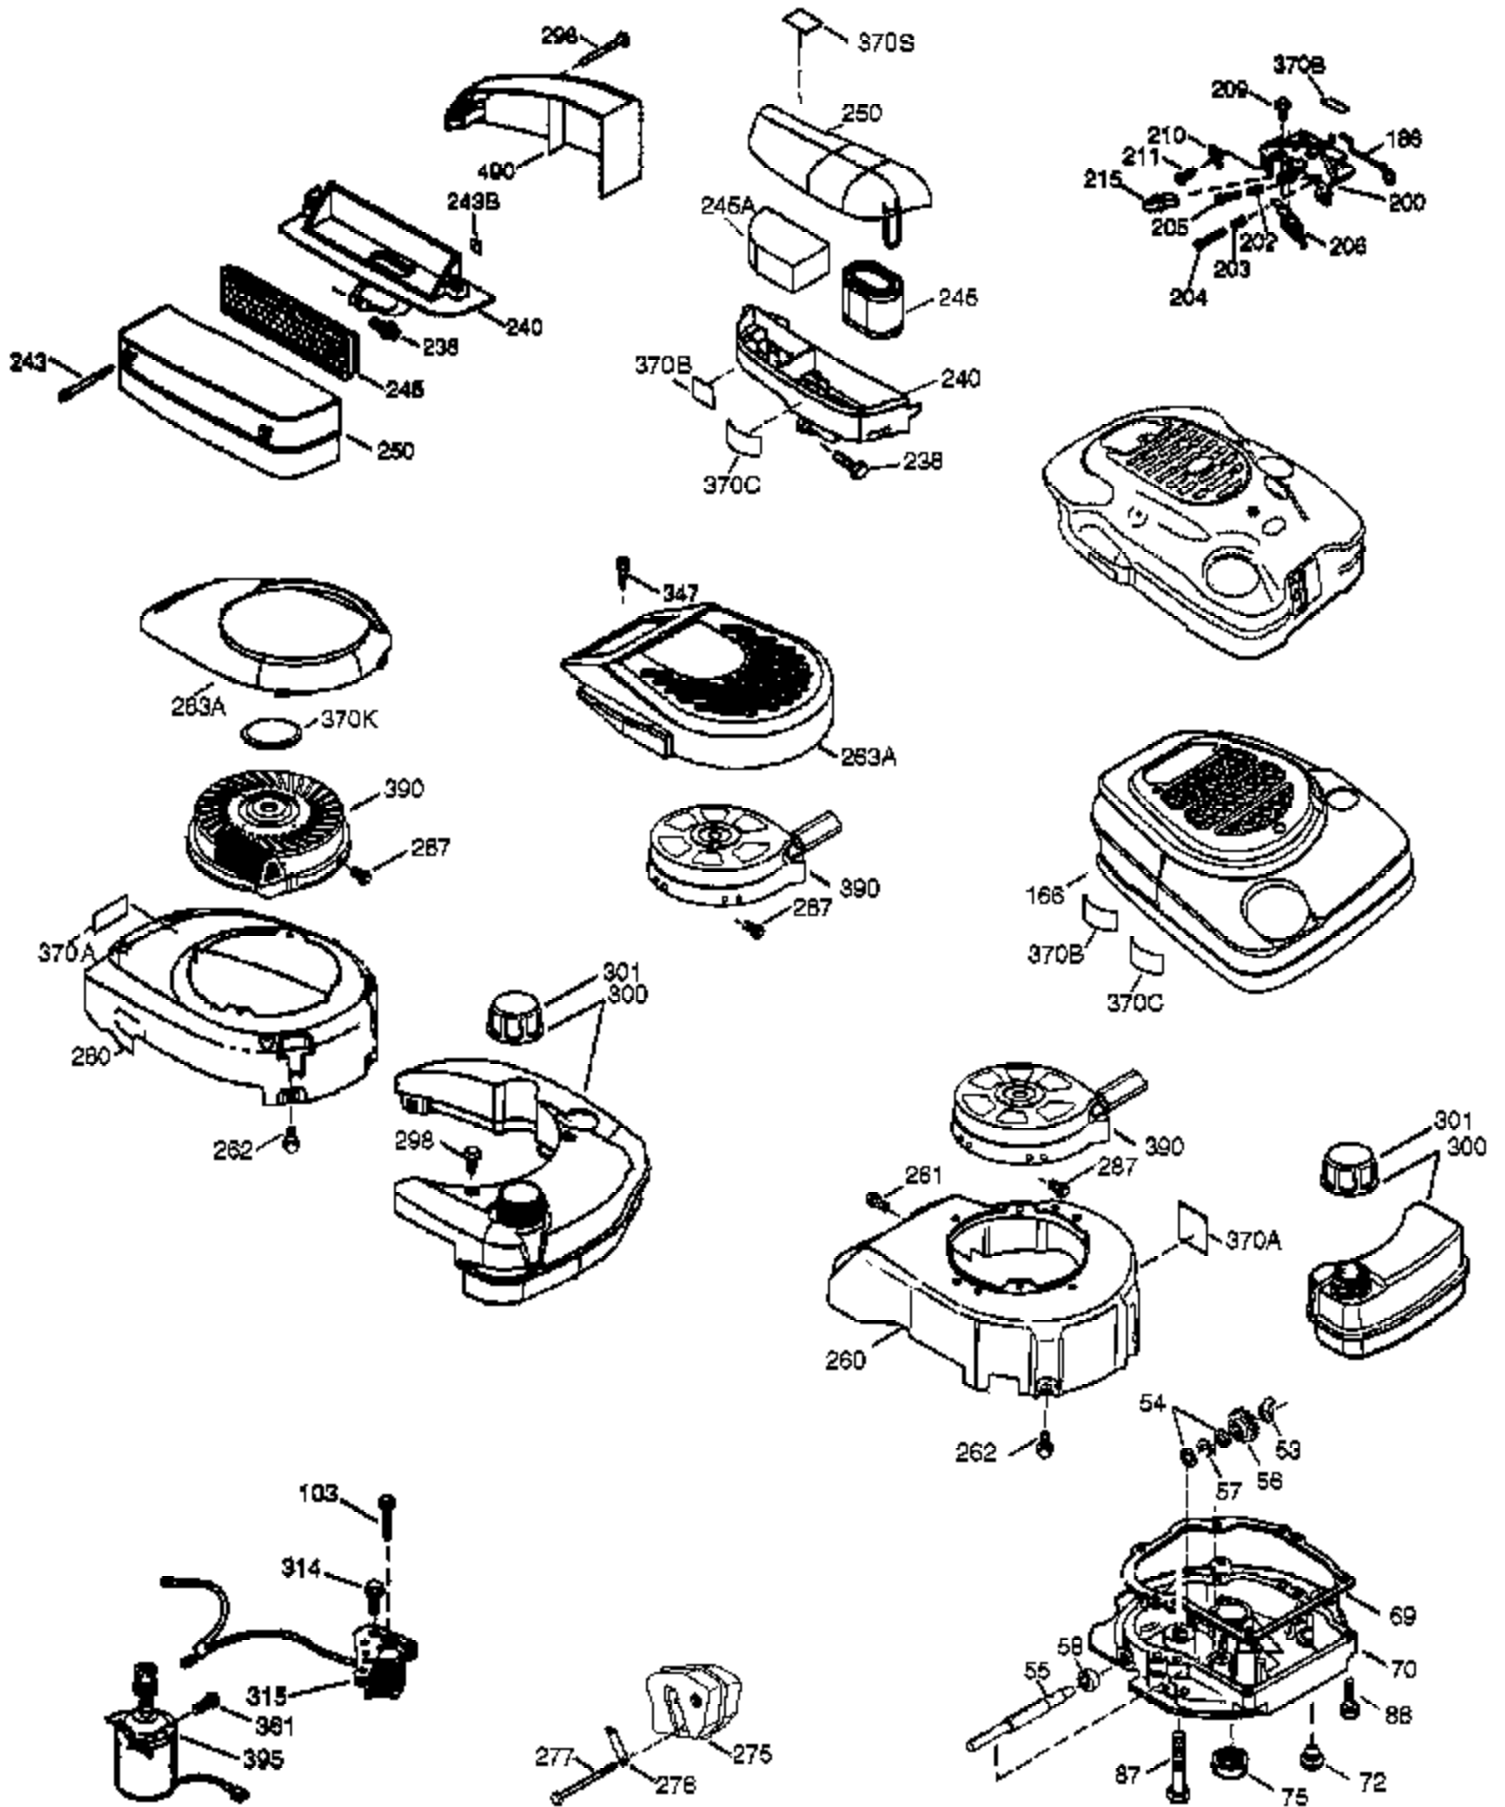

Ref #	Part Number	Qty	Description
25	650562	1	Screw, 10-32 x 1/2"
46	32610A	2	Connecting Rod Bolt
69	37609	1	* Mounting Flange Gasket
70	37740	1	Mounting Flange (Incl. 72 thru 83)
72	37614	1	Oil Drain Plug
75	27897	1	Oil Seal
86	650488	6	Screw, 1/4-20 x 1/1/4"
103	651007	2	Screw, T-15, 10-24 x 15/16"
186	34337	1	Governor Link
200	33131A	1	Control Bracket (Incl. 202 thru 206)
202	36482	1	Compression Spring
203	31342	1	Compression Spring
204	651029	1	Screw, T-10, 5-40 x 7/16"
205	651019	1	Screw, T-10, 6-32 x 41/64"
206	610973	1	Terminal Ass'y
209	30200	2	Screw, 10-24 x 9/16"
210	27793	1	Conduit Clip
211	28942	1	Screw, 10-32 x 3/8"
238	650932	2	Screw, 10-32 x 49/65
243	650898A	4	Shroud Mtg. Screw 10-32 x 27/32"
245	36905	1	Air Filter
250	37122	1	Air Cleaner Cover (Black)
260	37634	1	Blower Housing
261	650853	1	Screw, T-30, 1/4-20 x 1/2"
262	650831	2	Screw, 1/4-20 x 1/2"
263A	37436	1	Starter Grille
275	36950A	1	Muffler
276	36949	1	Locking Plate
277	651039	2	Screw, 1/4-20 x 2-47/64"
281	37211	1	Starter Bubble Cover
282	650926	2	Screw, 8-32 x 21/64"
287	650926	2	Screw, 8-32 x 21/64"
300	35586A	1	Fuel Tank (Black)(Incl. 292 & 301)
301	37656	1	Fuel Cap
347	651079	3	Screw, T-20, 8-32 x 29/64"
370A	36261	2	Lubrication Decal
370C	37318	1	Primer Decal (3X)
390	590739	1	Rewind Starter (NOTE: This engine could have been built with 590702 starter.)