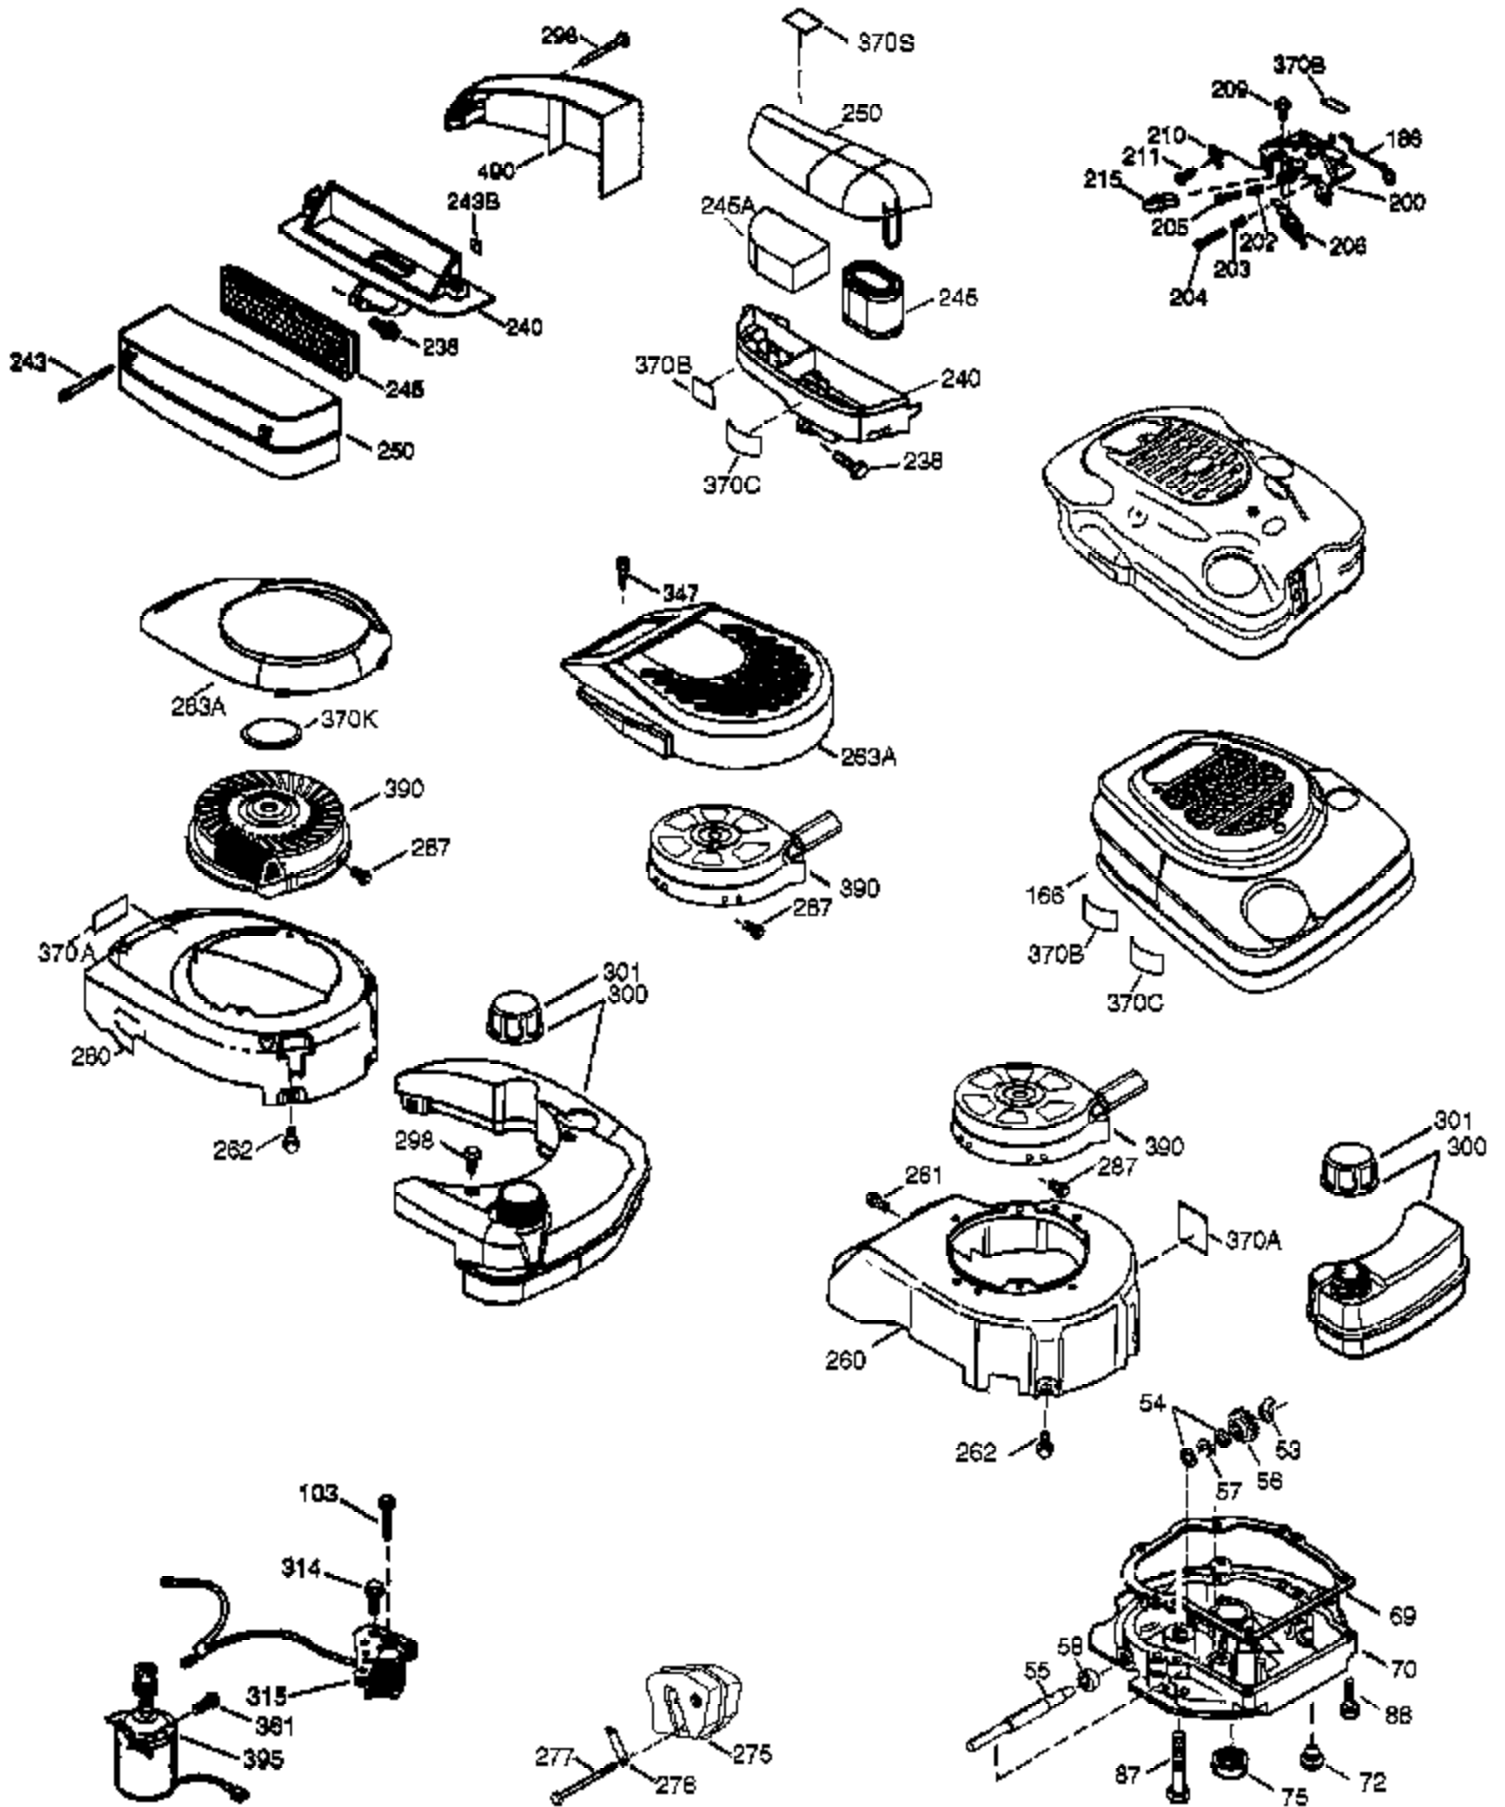

Ref #	Part Number	Qty	Description
46	32610A	2	Connecting Rod Bolt
69	37609	1	* Mounting Flange Gasket
70	37608	1	Mounting Flange (Incl. 72 thru 83)
72	37614	1	Oil Drain Plug
75	27897	1	Oil Seal
86	650488	1	Screw, 1/4-20 x 1/1/4"
103	651007	2	Screw, T-15, 10-24 x 15/16"
166	37636	1	Engine Shroud Ass'y
186	32653	1	Governor Link
215	32410	1	Control Knob (Red-239)
238	650932	2	Air Cleaner Mtg Screw 10-32 x 49/64"
243	650898A	4	Shroud Mtg. Screw 10-32 x 27/32"
245	36905	1	Air Filter
250	37122	1	Air Cleaner Cover (Black)
260	37815	1	Blower Housing
261	650853	1	Screw, T-30, 1/4-20 x 1/2"
262	650831	2	Screw, 1/4-20 x 1/2"
275	37275A	1	Muffler
276	36949	1	Locking Plate
277	651039	2	Screw, 1/4-20 x 2-47/64"
287	650926	2	Screw, 8-32 x 21/64"
300	37947	1	Fuel Tank (Black)(Incl. 292 & 301)
301	37844	1	Fuel Cap
355	590701	1	Starter Handle (Tec)
370A	36261	2	Lubrication Decal
370B	35167	1	Control Decal (ISO)
370C	37318	1	Primer Decal (3X)
390	590739	1	Rewind Starter (NOTE: This engine could have been built with 590702 starter).