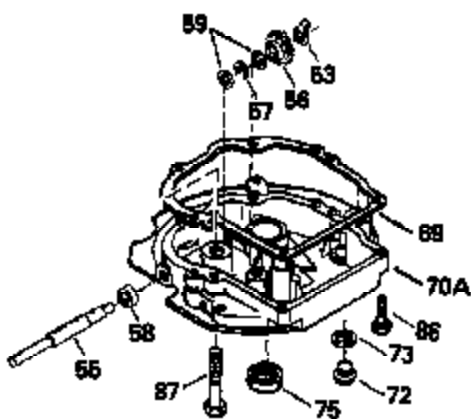

ILLUSTRATION SHOWS TYPICAL PARTS ONLY. ORDER BY PART NUMBER. PARTS NOT LISTED ARE SUPPLIED BY OEM.

Ref #	Part Number	Qty	Description
69	35261		* Gasket, Mounting flange
72	30572		Plug, Oil drain (Incl. 73)
73	28833		* Drain Plug Gasket (Do not use w/plastic plug)
75	27897		Seal, Oil
86	650488		Screw, 1/4-20 x 1-1/4"
103	650814		Screw, Torx T-15, 10-24 x 1"
153	35623		Guide, Push rod
215	35511		Knob, Speed control
275A	391028		Muffler
277	650697A		Screw, 5/16-18 x 2-1/2"
322	610921		Connector, Body
322A	611119		Connector, Body