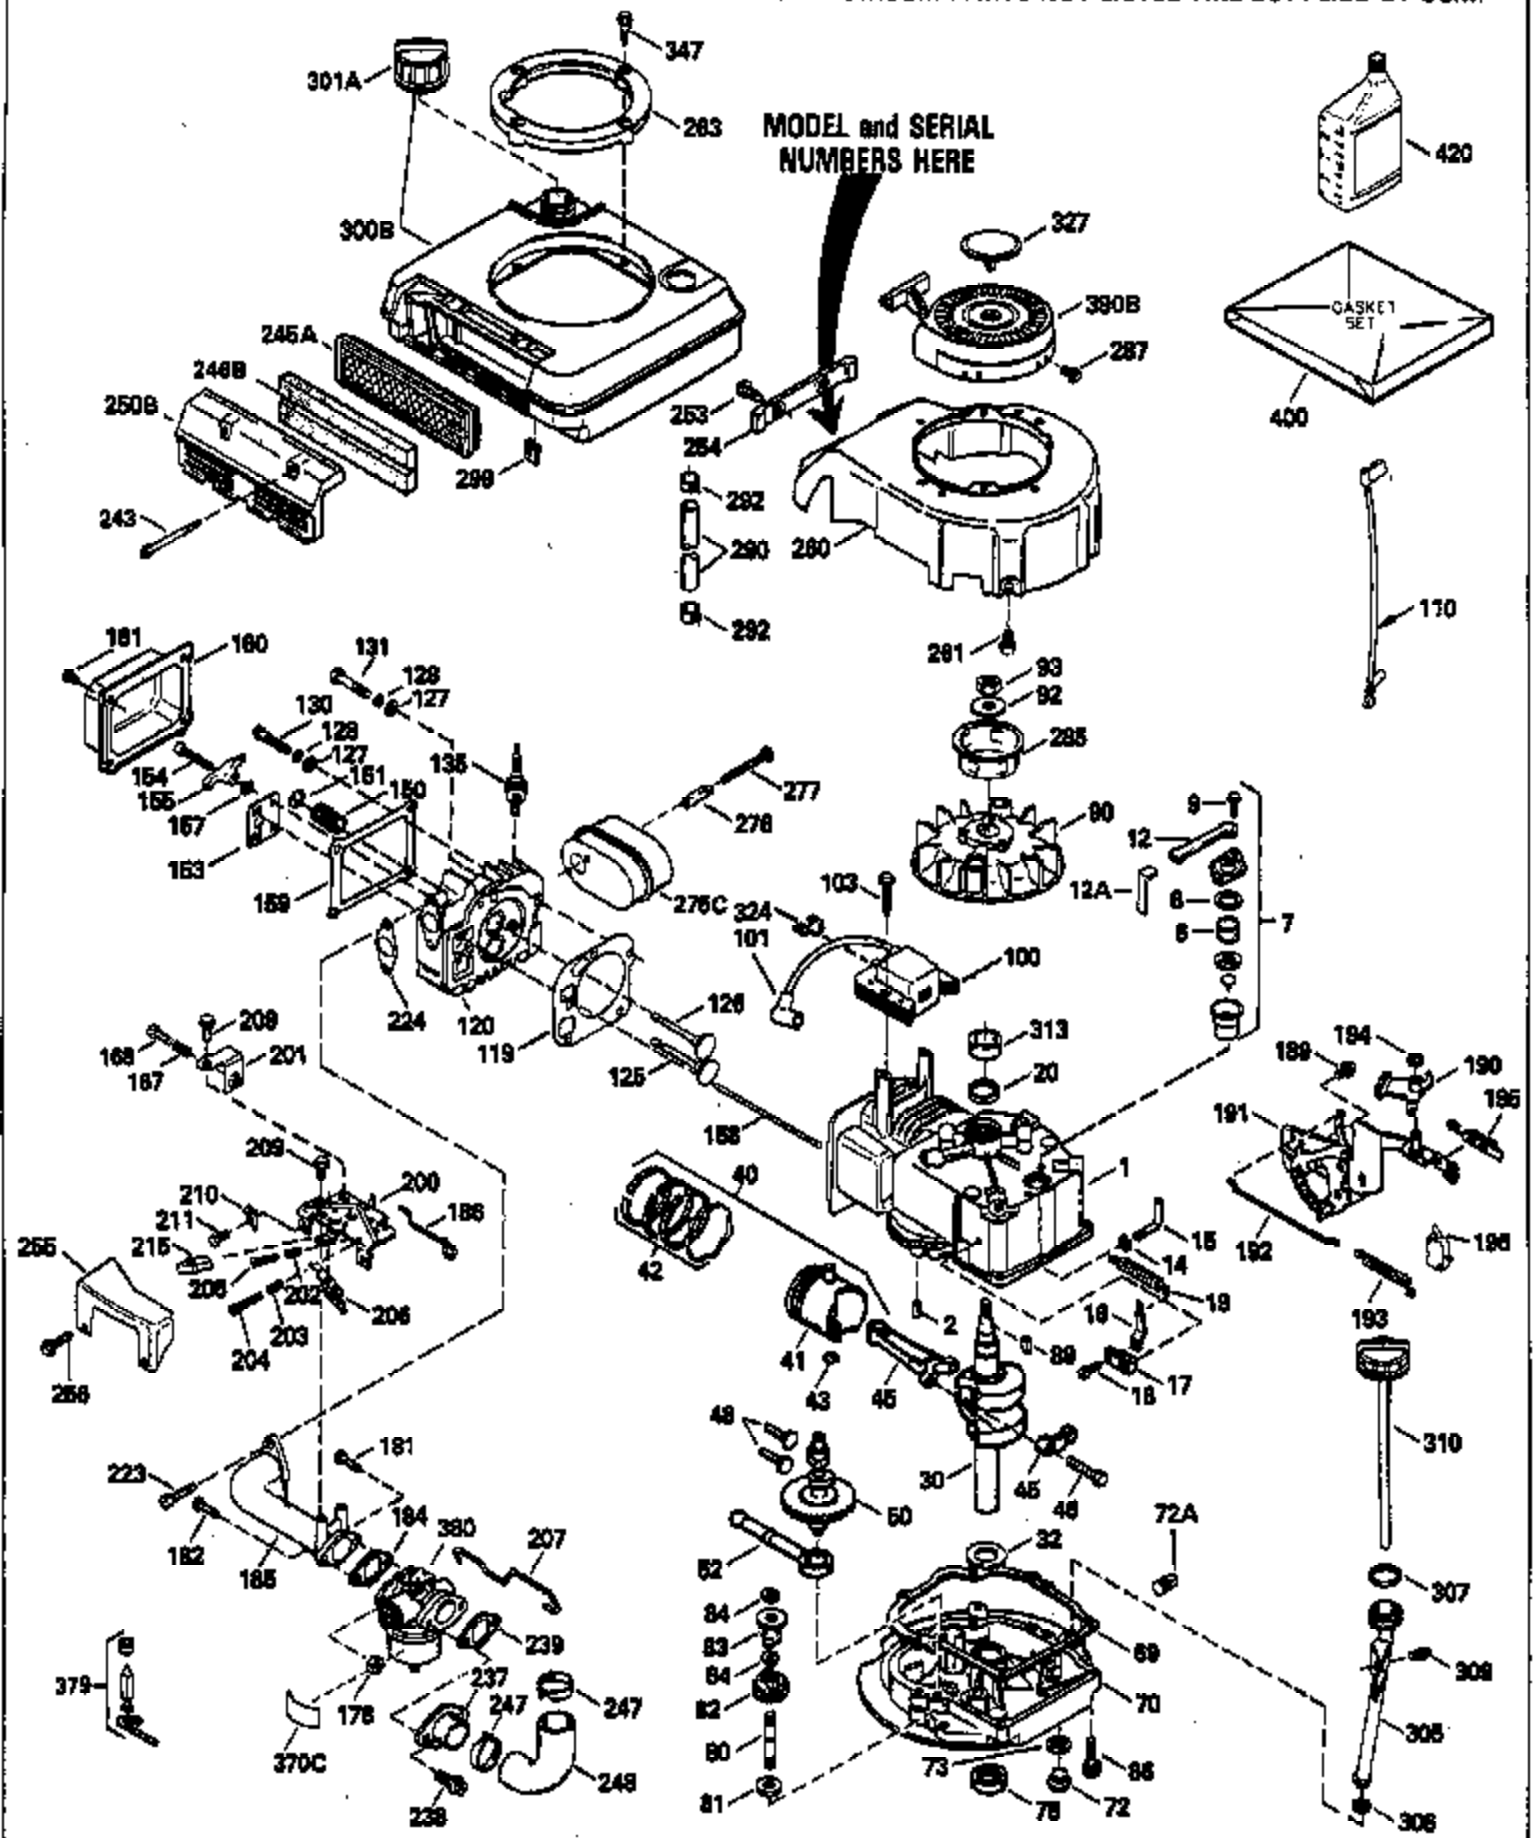

ILLUSTRATION SHOWS TYPICAL PARTS ONLY. ORDER BY PART NUMBER. PARTS NOT LISTED ARE SUPPLIED BY OEM.

MODEL and SERIAL
NUMBERS HERE

Ref #	Part Number	Qty	Description
1	35613		Cylinder (Incl. 2 & 20) (2-1/2" Bore)
2	26727		Pin, Dowel
6	33734		Element, Breather
7	34214A		Breather Assy. (Incl. 6, 8, 9, 12 & 12 A)
8	33735		* Gasket, Breather
9	30200		Screw, 10-24 x 9/16"
12	35496		Tube, Breather
14	28277		Washer, Flat
15	30589		Rod, Governor (Incl. 14)
16	31383A		Lever, Governor
17	31335		Clamp, Governor lever
18	650548		Screw, 8-32 x 5/16"
19	33578		Spring, Governor
20	32600		Seal, Oil
30	35641A		Crankshaft
32	32323		Washer, Thrust NOTE: This thrust washer maynot be required if a new crankshafthas been installed. Check the proper Mechanic's Handbook for acceptable end play. Use this .010" thrust washer if excess end play is measured.
40	34514		Piston, Pin & Ring Set (Std.) (2-1/2" Bore)
40	34515		Piston, Pin & Ring Set (.010" OS)
40	34516		Piston, Pin & Ring Set (.020" OS)
41	32538B		Piston & Pin Ass'y. (Std.)(Incl. 43) (2-1/2")
41	32548B		Piston & Pin Ass'y. (.010" OS) (Incl. 43)
41	32549B		Piston & Pin Ass'y. (.020" OS) (Incl. 43)
42	28986		Ring Set, Piston (Std.)
42	28987		Ring Set, Piston (.010" OS)
42	28988		Ring Set, Piston (.020" OS)
43	20381		Ring, Piston pin retaining
45	30963B		Rod Assy., Connecting (Incl. 46)
46	32610A		Bolt, Connecting rod
48	35616		Valve, Lifter
50	35615		Camshaft (MCR)
52	29914		Pump Assy., Oil
69	35261		* Gasket, Mounting flange
70	35179A		Mounting Flange (Incl. 72, 75 & 80)
72	30572		Plug, Oil drain (Incl. 73)
73	28833		* Drain Plug Gasket (Do not use w/plast ic plug)
75	27897		Seal, Oil
80	30574		Shaft, Governor
81	30590A		Washer, Flat
82	30591		Gear Assy., Governor (Incl. 81)
83	30588A		Spool, Governor
84	29193		Ring, Retaining
86	650488		Screw, 1/4-20 x 1-1/4"
89	610961		Key, Flywheel
90	611123		Flywheel
92	650815		Washer, Belleville
93	650816		Nut, Flywheel
100	34443A		Solid State Assy.
101	610118		Cover, Spark Plug
103	650814		Screw, Torx T-15, 10-24 x 1"
110	35518		Ground Wire
119	35617		* Gasket, Cylinder head
120	35618		Head Cylinder
125	35621		Exhaust Valve (Std.) (Incl. 151)
125	35622		Exhaust Valve (1/32" OS) (Incl. 151)