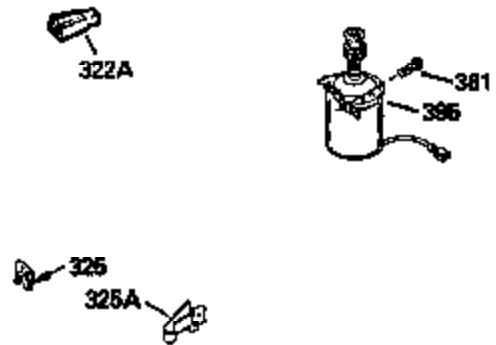

ILLUSTRATION SHOWS TYPICAL PARTS ONLY. ORDER BY PART NUMBER. PARTS NOT LISTED ARE SUPPLIED BY OEM.

Ref #	Part Number	Qty	Description
69	35261		* Gasket, Mounting flange
72	30572		Plug, Oil drain (Incl. 73)
73	28833		* Drain Plug Gasket (Do not use w/plastic plug)
75	27897		Seal, Oil
86	650488		Screw, 1/4-20 x 1-1/4"
103	650814		Screw, Torx T-15, 10-24 x 1"
153	35623		Guide, Push rod
215	35511		Knob, Speed control
275A	391028		Muffler
277	650697A		Screw, 5/16-18 x 2-1/2"
322	610921		Connector, Body
322A	611119		Connector, Body