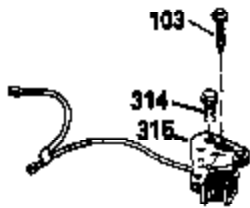

ILLUSTRATION SHOWS TYPICAL PARTS ONLY. ORDER BY PART NUMBER. PARTS NOT LISTED ARE SUPPLIED BY OEM.

Ref #	Part Number	Qty	Description
69	35261		* Gasket, Mounting flange
72	30572		Plug, Oil drain (Incl. 73)
73	28833		* Drain Plug Gasket (Do not use w/plastic plug)
75	27897		Seal, Oil
86	650488		Screw, 1/4-20 x 1-1/4"
103	650814		Screw, Torx T-15, 10-24 x 1"
153	35623		Guide, Push rod
215	35511		Knob, Speed control
275A	391028		Muffler
277	650697A		Screw, 5/16-18 x 2-1/2"
322	610921		Connector, Body
322A	611119		Connector, Body