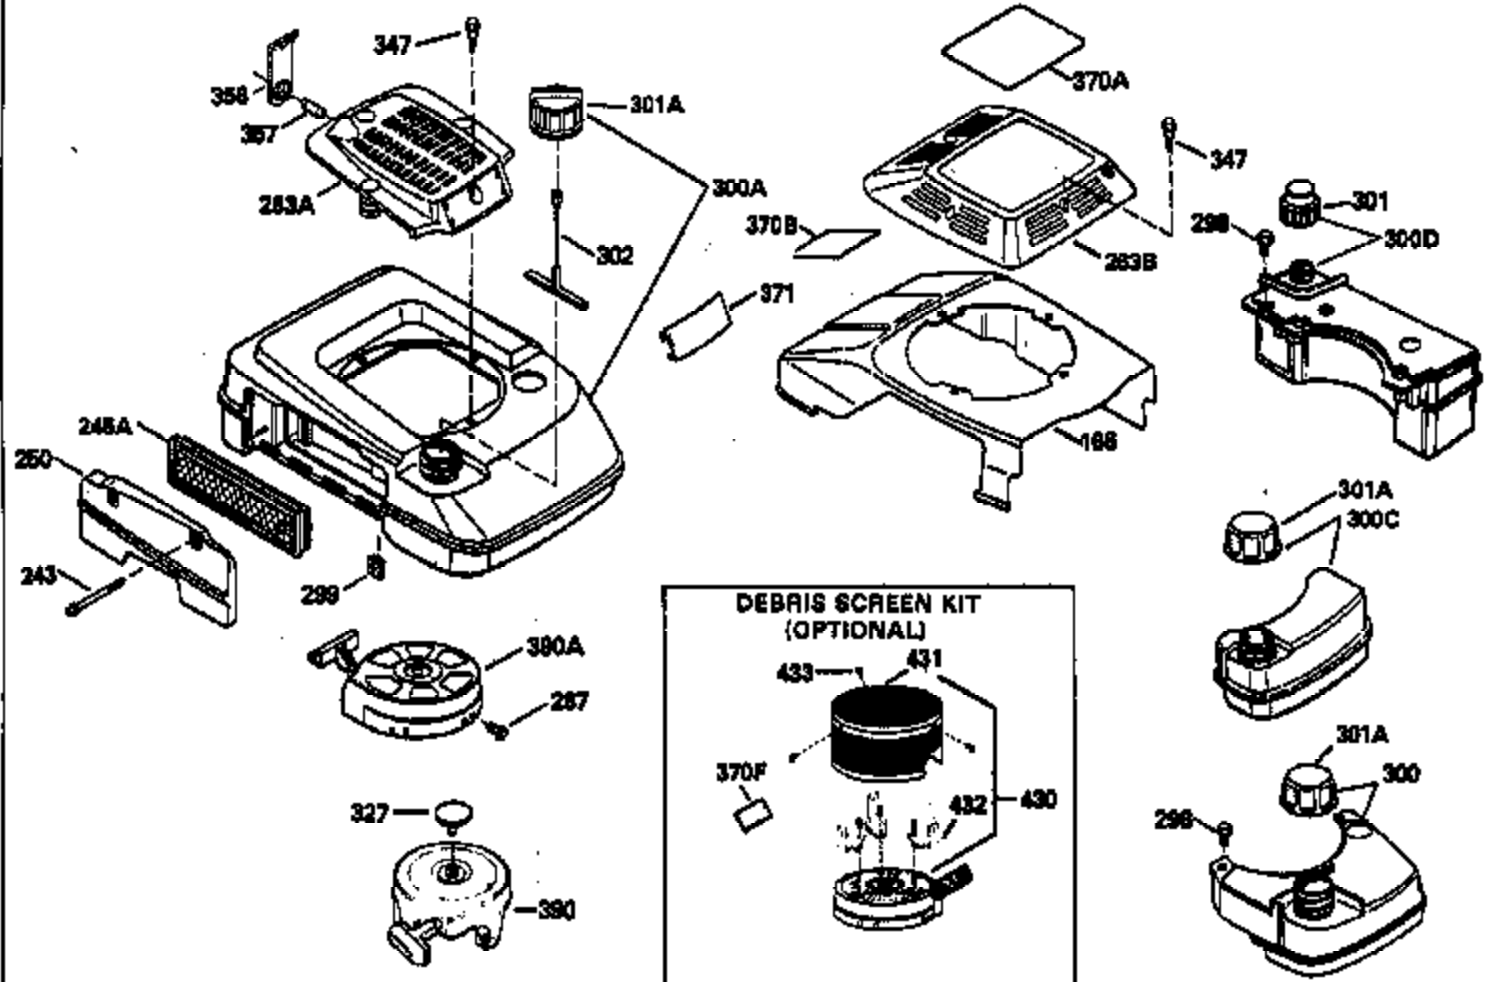

ILLUSTRATION SHOWS TYPICAL PARTS ONLY. ORDER BY PART NUMBER. PARTS NOT LISTED ARE SUPPLIED BY OEM.

Ref #	Part Number	Qty	Description
153	35623		Guide, Push rod
215	35511		Knob, Speed control
237	32971		Adapter, Air cleaner
238	650709		Screw, 10-32 x 7/16"
239	35815		* Gasket, Air cleaner
243	650899		Screw, 10-32 x 2-3/32"
245A	35500		Air Cleaner Filter
247	35505		Clamp, Air cleaner
250	35531		Cover,, Air cleaner
263A	35632		Grill, Starter
287	650884		Screw, 8-32 x 1/2"
299	650900		Clip, "U" Type nut, 10-32
300A	35631		Shroud & Tank Assy. (Incl. 299 & 301)
301A	35355		Cap, Fuel
302	35480		Retainer, Fuel cap
347	650898		Screw, 10-32 x 27/32"
357	34985		Retainer, Starter rope
358	35168		Bracket Assy., Rope guide
370F	34387		Decal, Instruction (optional)
371	35643		Plate Assy., Name
390A	590637		Rewind Starter (Refer to Division 5, Section C, page 34 or Fiche 11 Grid G-3 for breakdown)
430	730574		Optional Screen Kit (Incl.370F,431,43 2,433)
431	35596		Debris Screen (Optional)
432	35597		Debris Screen Bracket (Optional)
433	650910		Screw, 8-32 x 1/4" (Optional)