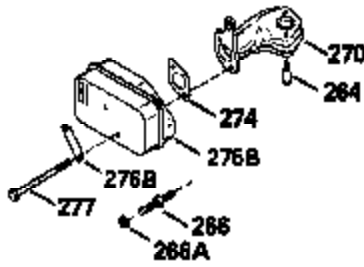

ILLUSTRATION SHOWS TYPICAL PARTS ONLY. ORDER BY PART NUMBER. PARTS NOT LISTED ARE SUPPLIED BY OEM.

Ref #	Part Number	Qty	Description
69	35261		* Gasket, Mounting flange
72	30572		Plug, Oil drain (Incl. 73)
73	28833		* Drain Plug Gasket (Do not use w/plastic plug)
75	27897		Seal, Oil
86	650488		Screw, 1/4-20 x 1-1/4"
103	650814		Screw, Torx T-15, 10-24 x 1"
153	35623		Guide, Push rod
215	35511		Knob, Speed control
275A	391028		Muffler
277	650697A		Screw, 5/16-18 x 2-1/2"
322	610921		Connector, Body
322A	611119		Connector, Body