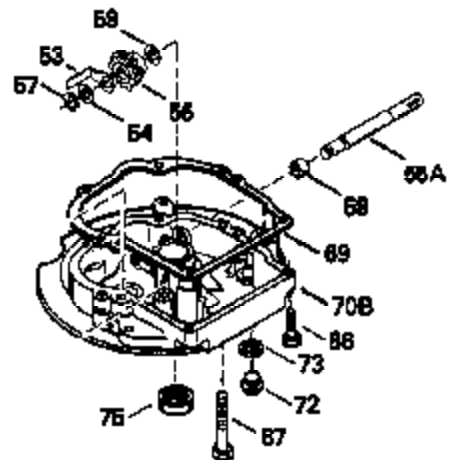

ILLUSTRATION SHOWS TYPICAL PARTS ONLY. ORDER BY PART NUMBER. PARTS NOT LISTED ARE SUPPLIED BY OEM.

Ref #	Part Number	Qty	Description
69	35261		* Gasket, Mounting flange
72	30572		Plug, Oil drain (Incl. 73)
73	28833		* Drain Plug Gasket (Do not use w/plastic plug)
75	27897		Seal, Oil
86	650488		Screw, 1/4-20 x 1-1/4"
103	650814		Screw, Torx T-15, 10-24 x 1"
153	35623		Guide, Push rod
215	35511		Knob, Speed control
275A	391028		Muffler
277	650697A		Screw, 5/16-18 x 2-1/2"
322	610921		Connector, Body
322A	611119		Connector, Body