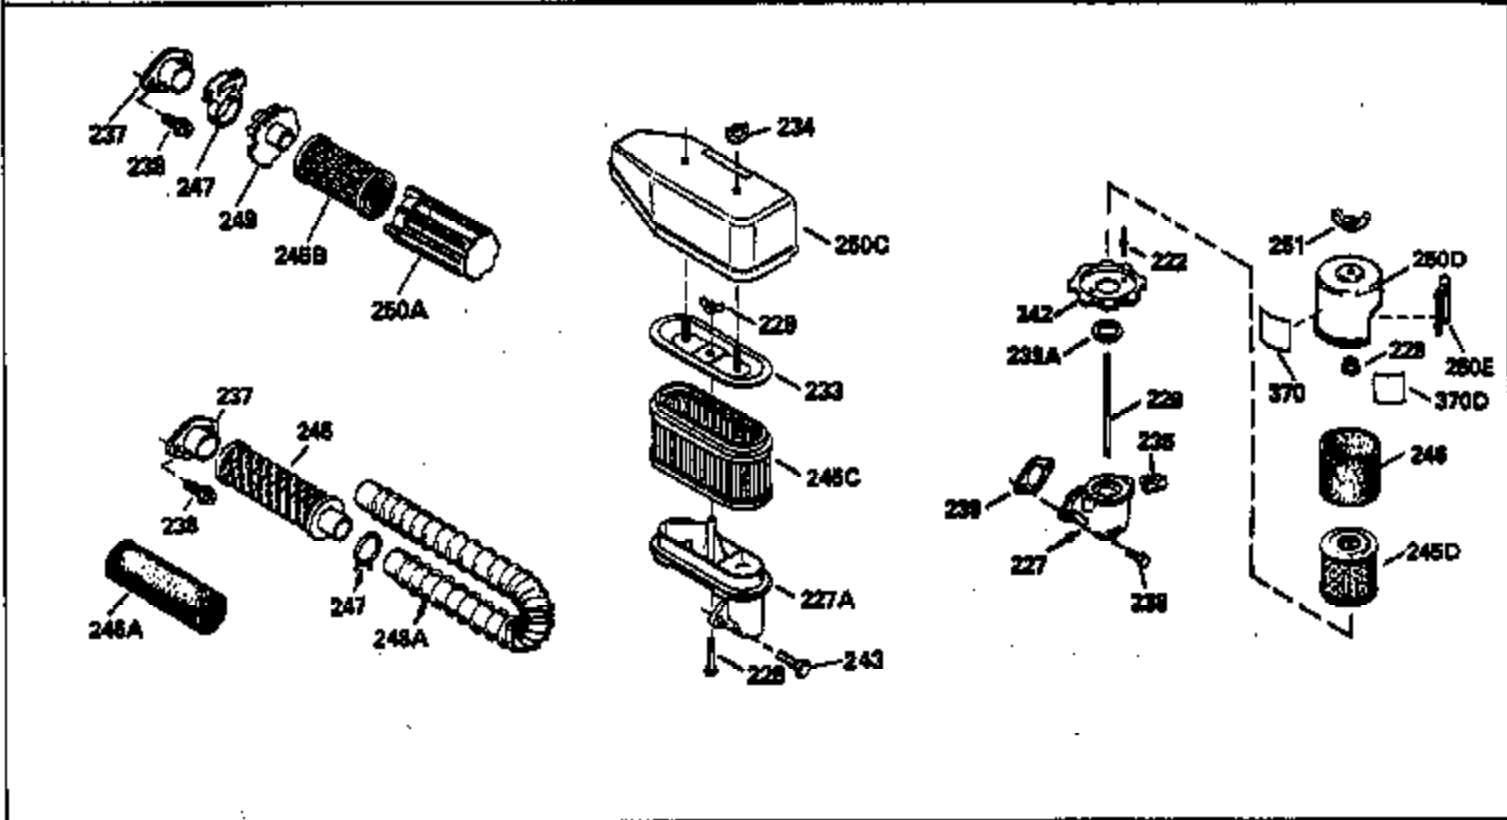

ILLUSTRATION SHOWS TYPICAL PARTS ONLY. ORDER BY PART NUMBER. PARTS NOT LISTED ARE SUPPLIED BY OEM.

Ref #	Part Number	Qty	Description
153	35623		Guide, Push rod
215	35511		Knob, Speed control
237	32971		Adapter, Air cleaner
238	650709		Screw, 10-32 x 7/16"
239	35815		* Gasket, Air cleaner
243	650899		Screw, 10-32 x 2-3/32"
245A	35500		Air Cleaner Filter
247	35505		Clamp, Air cleaner
250	35531		Cover,, Air cleaner
263A	35632		Grill, Starter
287	650884		Screw, 8-32 x 1/2"
299	650900		Clip, "U" Type nut, 10-32
300A	35631		Shroud & Tank Assy. (Incl. 299 & 301)
301A	35355		Cap, Fuel
302	35480		Retainer, Fuel cap
347	650898		Screw, 10-32 x 27/32"
357	34985		Retainer, Starter rope
358	35168		Bracket Assy., Rope guide
370F	34387		Decal, Instruction (optional)
371	35643		Plate Assy., Name
390A	590637		Rewind Starter (Refer to Division 5, Section C, page 34 or Fiche 11 Grid G-3 for breakdown)
430	730574		Optional Screen Kit (Incl.370F,431,43 2,433)
431	35596		Debris Screen (Optional)
432	35597		Debris Screen Bracket (Optional)
433	650910		Screw, 8-32 x 1/4" (Optional)