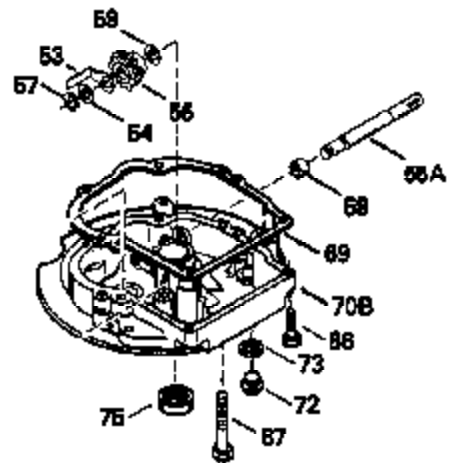

ILLUSTRATION SHOWS TYPICAL PARTS ONLY. ORDER BY PART NUMBER. PARTS NOT LISTED ARE SUPPLIED BY OEM.

Ref #	Part Number	Qty	Description
69	35261		* Gasket, Mounting flange
72	30572		Plug, Oil drain (Incl. 73)
73	28833		* Drain Plug Gasket (Do not use w/plastic plug)
75	27897		Seal, Oil
86	650488		Screw, 1/4-20 x 1-1/4"
103	650814		Screw, Torx T-15, 10-24 x 1"
153	35623		Guide, Push rod
215	32410		Knob, Speed control
275	35637		Muffler
276A	35638		Plate, Lock
277	650915		Screw, 1/4-20 x 3-5/32"