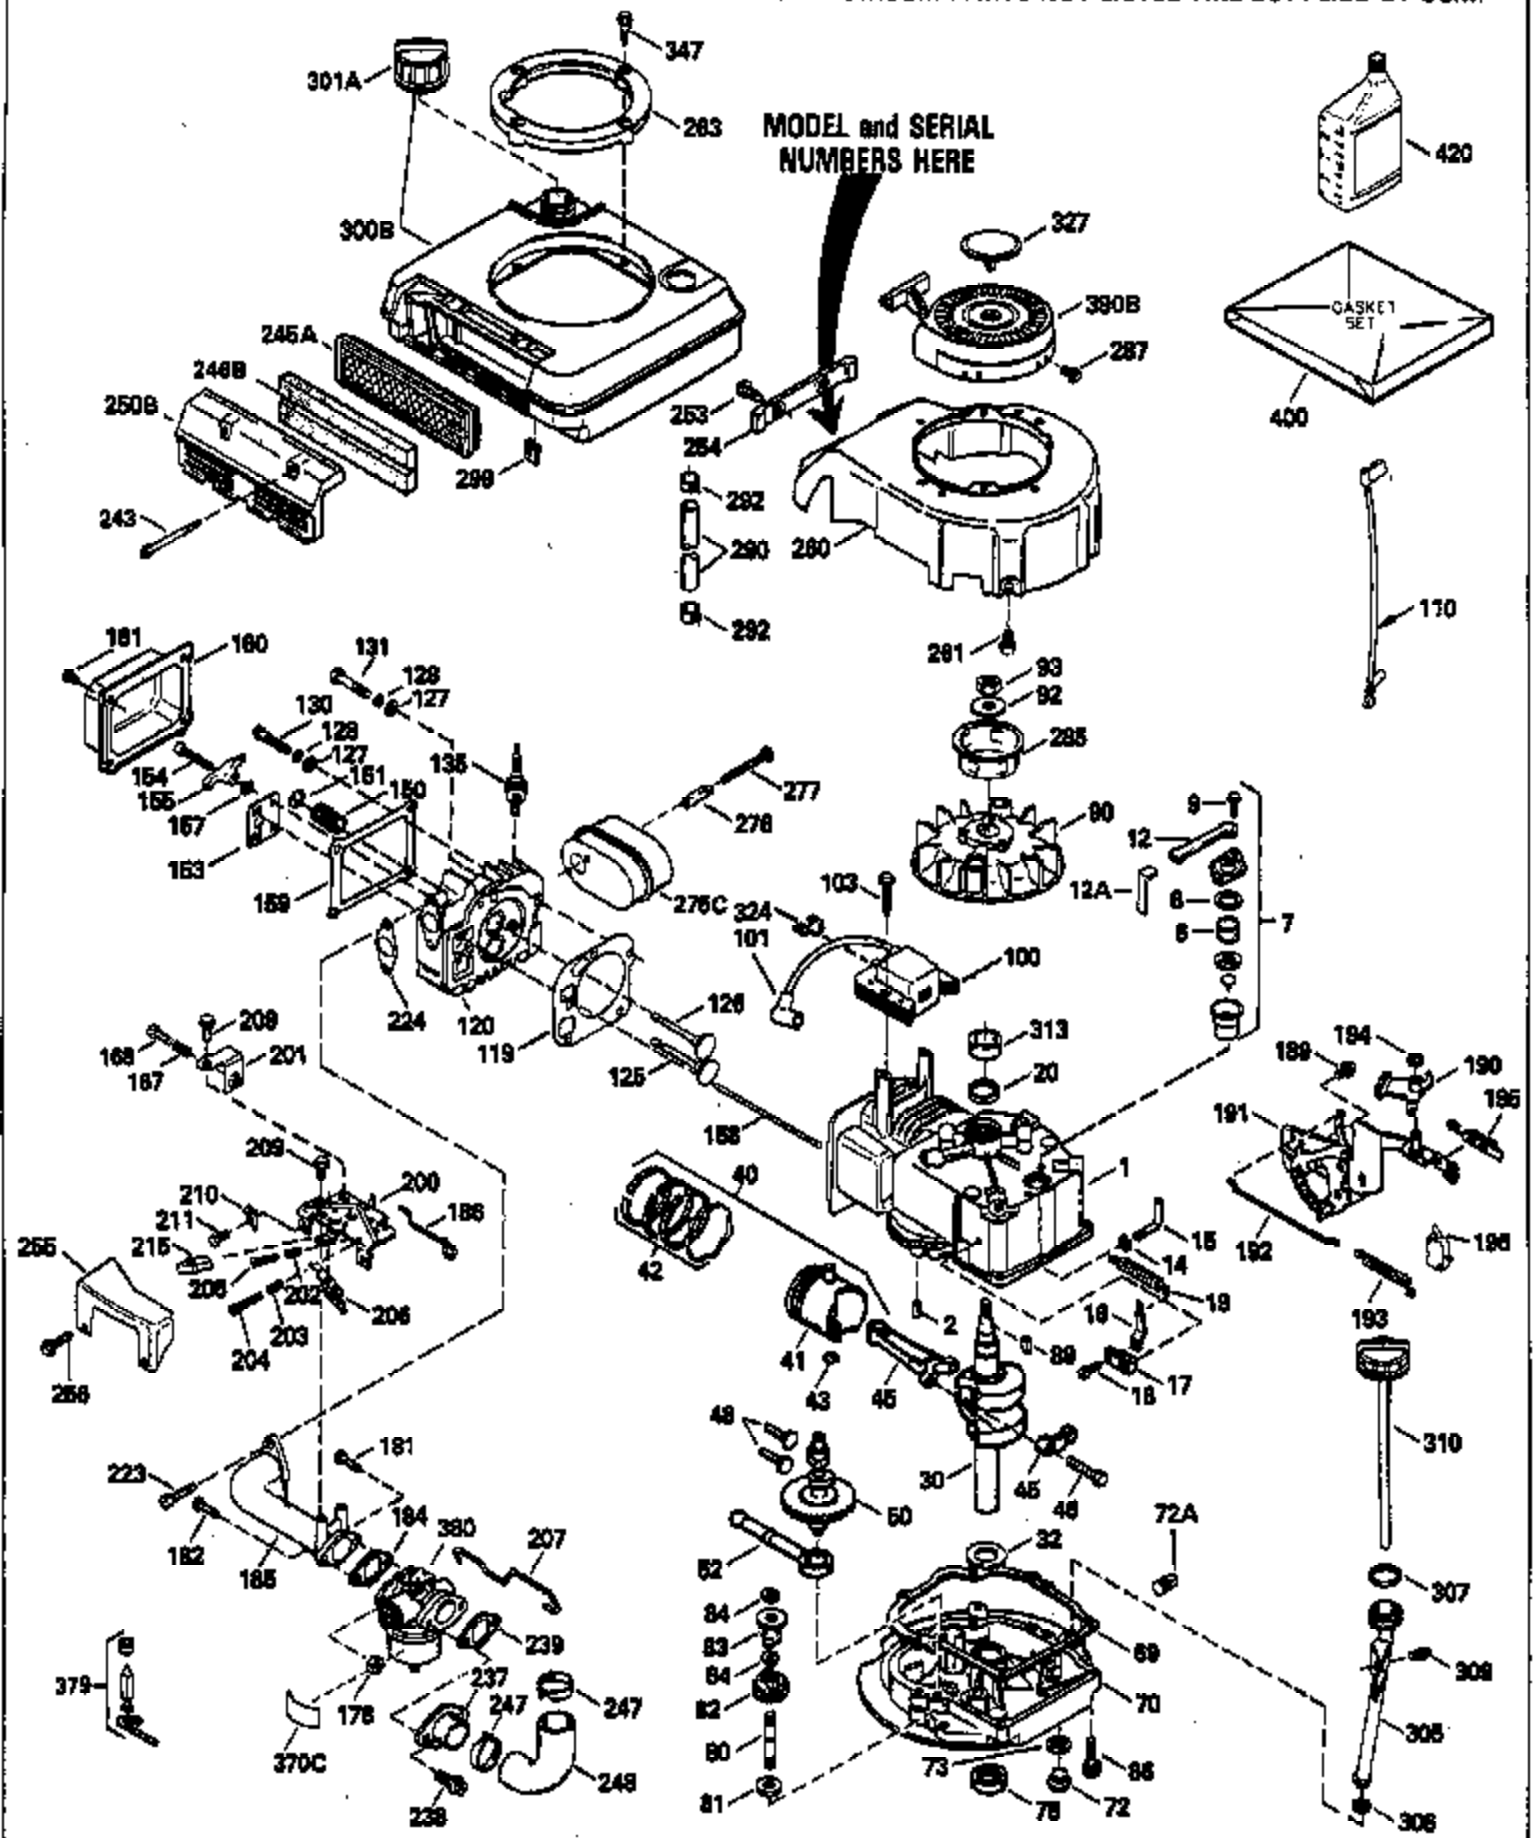

ILLUSTRATION SHOWS TYPICAL PARTS ONLY. ORDER BY PART NUMBER. PARTS NOT LISTED ARE SUPPLIED BY OEM.

MODEL and SERIAL
NUMBERS HERE

Ref #	Part Number	Qty	Description
1	35613		Cylinder (Incl. 2 & 20) (2-1/2" Bore)
2	26727		Pin, Dowel
6	33734		Element, Breather
7	34214A		Breather Assy. (Incl.6, 8, 9, 12 & 12 A)
8	33735		* Gasket, Breather
9	30200		Screw, 10-24 x 9/16"
12A	34695		Elbow, Breather tube
12	33886		Tube, Breather
14	28277		Washer, Flat
15	30589		Rod, Governor (Incl. 14)
16	31383A		Lever, Governor
17	31335		Clamp, Governor lever
18	650548		Screw, 8-32 x 5/16"
19	33578		Spring, Governor
20	32600		Seal, Oil
30	35614		Crankshaft
32	32323		Washer, Thrust NOTE: This thrust washer maynot be required if a new crankshafthas been installed. Check the proper Mechanic's Handbook for acceptable end play. Use this .010" thrust washer if excess end play is measured.
40	34514		Piston, Pin & Ring Set (Std.) (2-1/2" Bore)
40	34515		Piston, Pin & Ring Set (.010" OS)
40	34516		Piston, Pin & Ring Set (.020" OS)
41	32538B		Piston & Pin Ass'y. (Std.)(Incl. 43) (2-1/2")
41	32548B		Piston & Pin Ass'y. (.010" OS) (Incl. 43)
41	32549B		Piston & Pin Ass'y. (.020" OS) (Incl. 43)
42	28986		Ring Set, Piston (Std.)
42	28987		Ring Set, Piston (.010" OS)
42	28988		Ring Set, Piston (.020" OS)
43	20381		Ring, Piston pin retaining
45	30963B		Rod Assy., Connecting (Incl. 46)
46	32610A		Bolt, Connecting rod
48	35616		Valve, Lifter
50	35615		Camshaft (MCR)
52	29914		Pump Assy., Oil
69	35261		* Gasket, Mounting flange
70	34311C		Mounting Flange (Incl. 72, 72A, 75 & 80)
72	30572		Plug, Oil drain (Incl. 73)
73	28833		* Drain Plug Gasket (Do not use w/plast ic plug)
75	27897		Seal, Oil
80	30574		Shaft, Governor
81	30590A		Washer, Flat
82	30591		Gear Assy., Governor (Incl. 81)
83	30588A		Spool, Governor
84	29193		Ring, Retaining
86	650488		Screw, 1/4-20 x 1-1/4"
89	611004		Key, Flywheel
90	611112		Flywheel
92	650815		Washer, Belleville
93	650816		Nut, Flywheel
100	34443A		Solid State Assy.
101	610118		Cover, Spark Plug
103	650814		Screw, Torx T-15, 10-24 x 1"
110	34961		Ground Wire
119	35617		* Gasket, Cylinder head
120	35630		Head Cylinder
125	35621		Exhaust Valve (Std.) (Incl. 151)