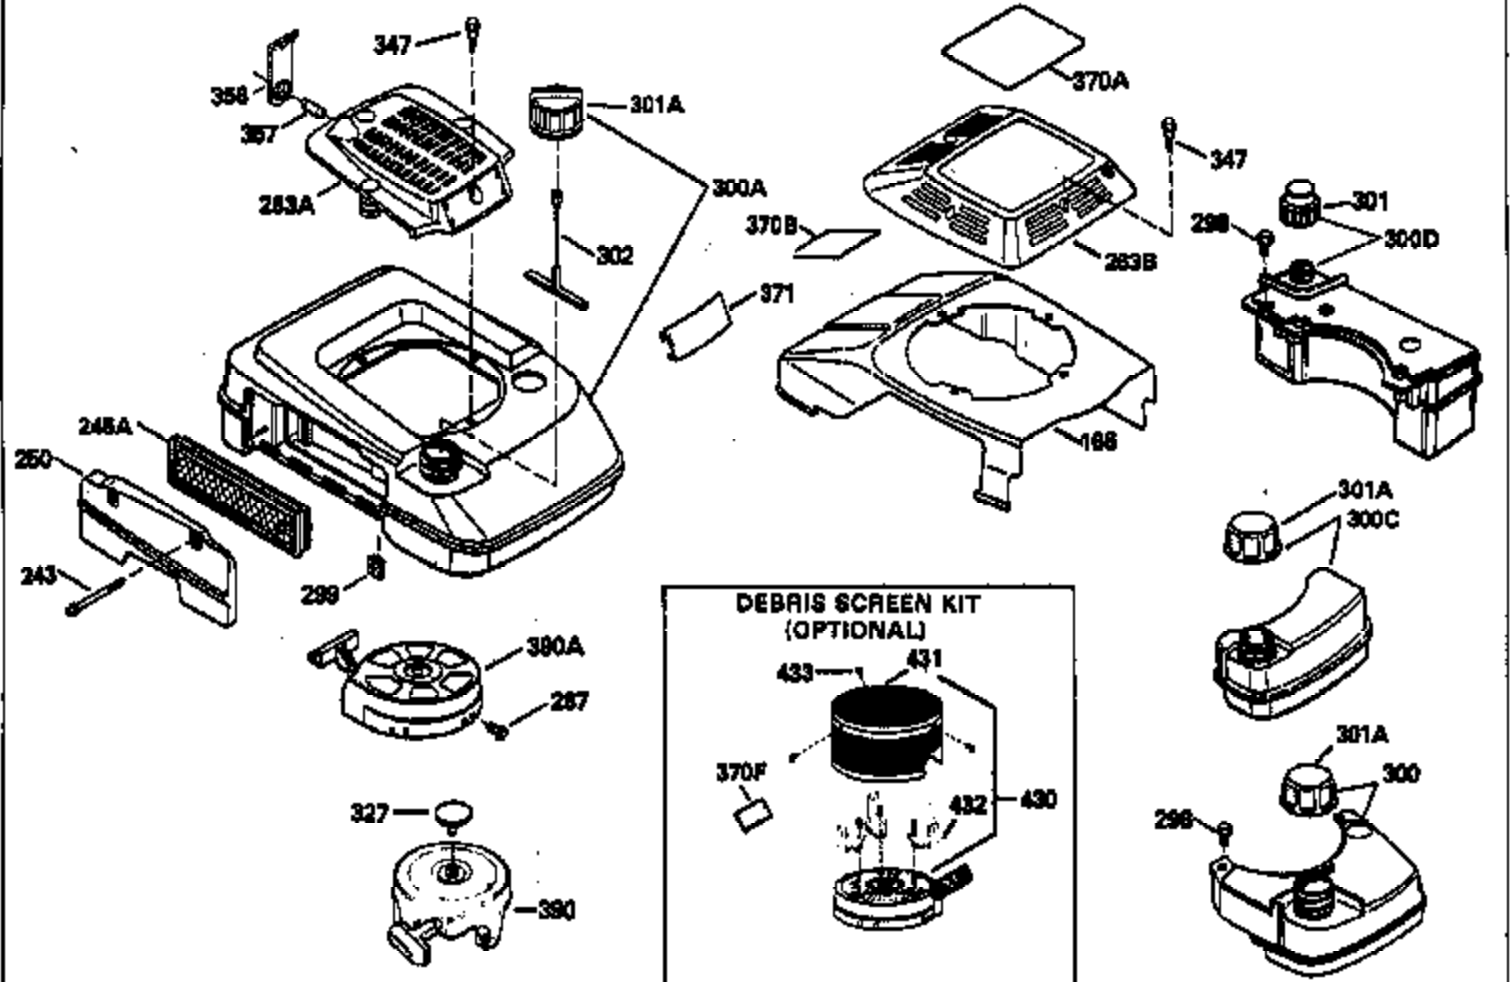

ILLUSTRATION SHOWS TYPICAL PARTS ONLY. ORDER BY PART NUMBER. PARTS NOT LISTED ARE SUPPLIED BY OEM.

Ref #	Part Number	Qty	Description
153	35623		Guide, Push rod
215	35511		Knob, Speed control
237	32971		Adapter, Air cleaner
238	650709		Screw, 10-32 x 7/16"
239	35815		* Gasket, Air cleaner
243	650899		Screw, 10-32 x 2-3/32"
245A	35500		Air Cleaner Filter
247	35505		Clamp, Air cleaner
250	35531		Cover,, Air cleaner
263A	35632		Grill, Starter
287	650884		Screw, 8-32 x 1/2"
299	650900		Clip, "U" Type nut, 10-32
300A	35631		Shroud & Tank Assy. (Incl. 299 & 301)
301A	35355		Cap, Fuel
302	35480		Retainer, Fuel cap
347	650898		Screw, 10-32 x 27/32"
357	34985		Retainer, Starter rope
358	35168		Bracket Assy., Rope guide
370F	34387		Decal, Instruction (optional)
371	35643		Plate Assy., Name
390A	590637		Rewind Starter (Refer to Division 5, Section C, page 34 or Fiche 11 Grid G-3 for breakdown)
430	730574		Optional Screen Kit (Incl.370F,431,43 2,433)
431	35596		Debris Screen (Optional)
432	35597		Debris Screen Bracket (Optional)
433	650910		Screw, 8-32 x 1/4" (Optional)