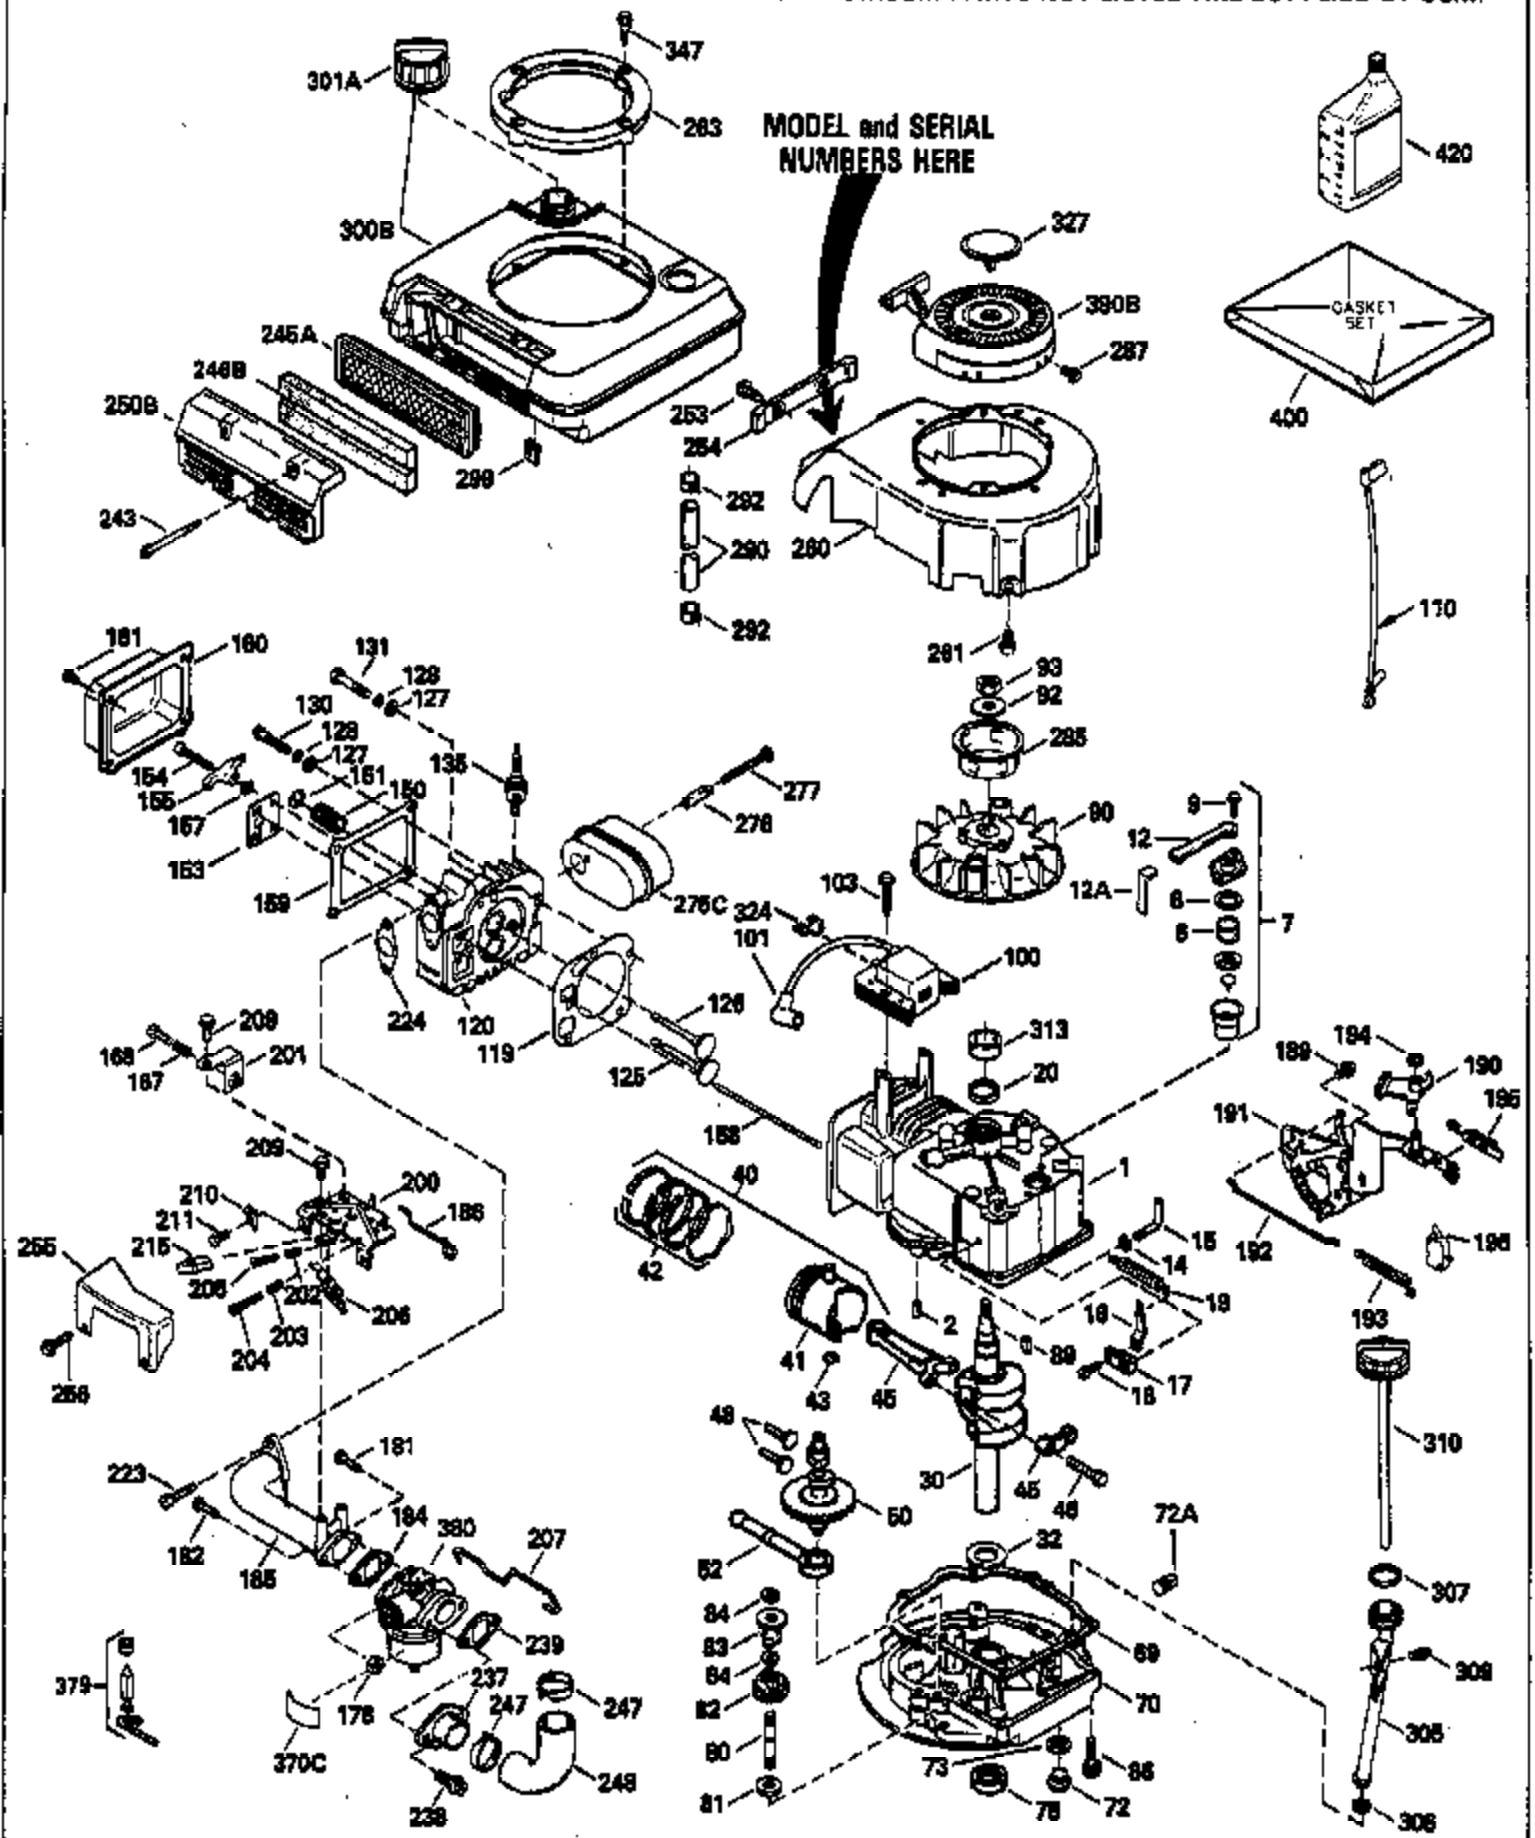

ILLUSTRATION SHOWS TYPICAL PARTS ONLY. ORDER BY PART NUMBER. PARTS NOT LISTED ARE SUPPLIED BY OEM.

MODEL and SERIAL
NUMBERS HERE

Ref #	Part Number	Qty	Description
1	35613		Cylinder (Incl. 2 & 20) (2-1/2" Bore)
2	26727		Pin, Dowel
6	33734		Element, Breather
7	34214A		Breather Assy. (Incl. 6, 8, 9, 12 & 12 A)
8	33735		* Gasket, Breather
9	30200		Screw, 10-24 x 9/16"
12	35496		Tube, Breather
14	28277		Washer, Flat
15	30589		Rod, Governor (Incl. 14)
16	31383A		Lever, Governor
17	31335		Clamp, Governor lever
18	650548		Screw, 8-32 x 5/16"
19	33578		Spring, Governor
20	32600		Seal, Oil
30	35641A		Crankshaft
32	32323		Washer, Thrust NOTE: This thrust washer maynot be required if a new crankshafthas been installed. Check the proper Mechanic's Handbook for acceptable end play. Use this .010" thrust washer if excess end play is measured.
40	34514		Piston, Pin & Ring Set (Std.) (2-1/2" Bore)
40	34515		Piston, Pin & Ring Set (.010" OS)
40	34516		Piston, Pin & Ring Set (.020" OS)
41	32538B		Piston & Pin Ass'y. (Std.)(Incl. 43) (2-1/2")
41	32548B		Piston & Pin Ass'y. (.010" OS) (Incl. 43)
41	32549B		Piston & Pin Ass'y. (.020" OS) (Incl. 43)
42	28986		Ring Set, Piston (Std.)
42	28987		Ring Set, Piston (.010" OS)
42	28988		Ring Set, Piston (.020" OS)
43	20381		Ring, Piston pin retaining
45	30963B		Rod Assy., Connecting (Incl. 46)
46	32610A		Bolt, Connecting rod
48	35616		Valve, Lifter
50	33553		Camshaft (MCR)
52	29914		Pump Assy., Oil
69	35261		* Gasket, Mounting flange
70	35179A		Mounting Flange (Incl. 72, 75 & 80)
72	30572		Plug, Oil drain (Incl. 73)
73	28833		* Drain Plug Gasket (Do not use w/plast ic plug)
75	27897		Seal, Oil
80	30574		Shaft, Governor
81	30590A		Washer, Flat
82	30591		Gear Assy., Governor (Incl. 81)
83	30588A		Spool, Governor
84	29193		Ring, Retaining
86	650488		Screw, 1/4-20 x 1-1/4"
89	610961		Key, Flywheel
90	611123		Flywheel
92	650815		Washer, Belleville
93	650816		Nut, Flywheel
100	34443A		Solid State Assy.
101	610118		Cover, Spark Plug
103	650814		Screw, Torx T-15, 10-24 x 1"
110	35518		Ground Wire
119	35617		* Gasket, Cylinder head
120	35618		Head Cylinder
125	35621		Exhaust Valve (Std.) (Incl. 151)
125	35622		Exhaust Valve (1/32" OS) (Incl. 151)