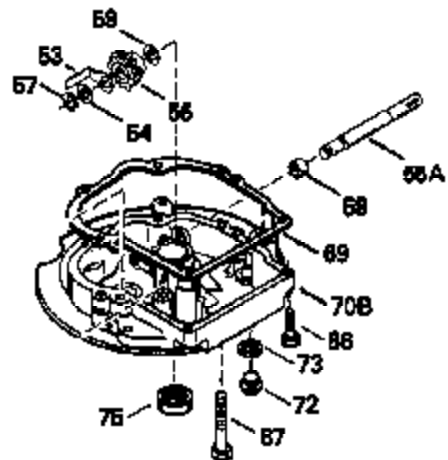

ILLUSTRATION SHOWS TYPICAL PARTS ONLY. ORDER BY PART NUMBER. PARTS NOT LISTED ARE SUPPLIED BY OEM.

Ref #	Part Number	Qty	Description
69	35261		* Gasket, Mounting flange
72	30572		Plug, Oil drain (Incl. 73)
73	28833		* Drain Plug Gasket (Do not use w/plastic plug)
75	27897		Seal, Oil
86	650488		Screw, 1/4-20 x 1-1/4"
103	650814		Screw, Torx T-15, 10-24 x 1"
153	35623		Guide, Push rod
215	35511		Knob, Speed control
275A	391028		Muffler
277	650697A		Screw, 5/16-18 x 2-1/2"
322A	611119		Connector, Body