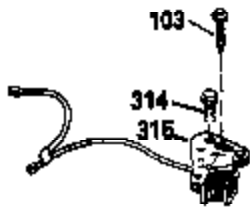

ILLUSTRATION SHOWS TYPICAL PARTS ONLY. ORDER BY PART NUMBER. PARTS NOT LISTED ARE SUPPLIED BY OEM.

Ref #	Part Number	Qty	Description
69	35261		* Gasket, Mounting flange
72	30572		Plug, Oil drain (Incl. 73)
73	28833		* Drain Plug Gasket (Do not use w/plastic plug)
75	27897		Seal, Oil
86	650488		Screw, 1/4-20 x 1-1/4"
103	650814		Screw, Torx T-15, 10-24 x 1"
153	35623		Guide, Push rod
215	35511		Knob, Speed control
275A	391028		Muffler
277	650697A		Screw, 5/16-18 x 2-1/2"
322A	611119		Connector, Body