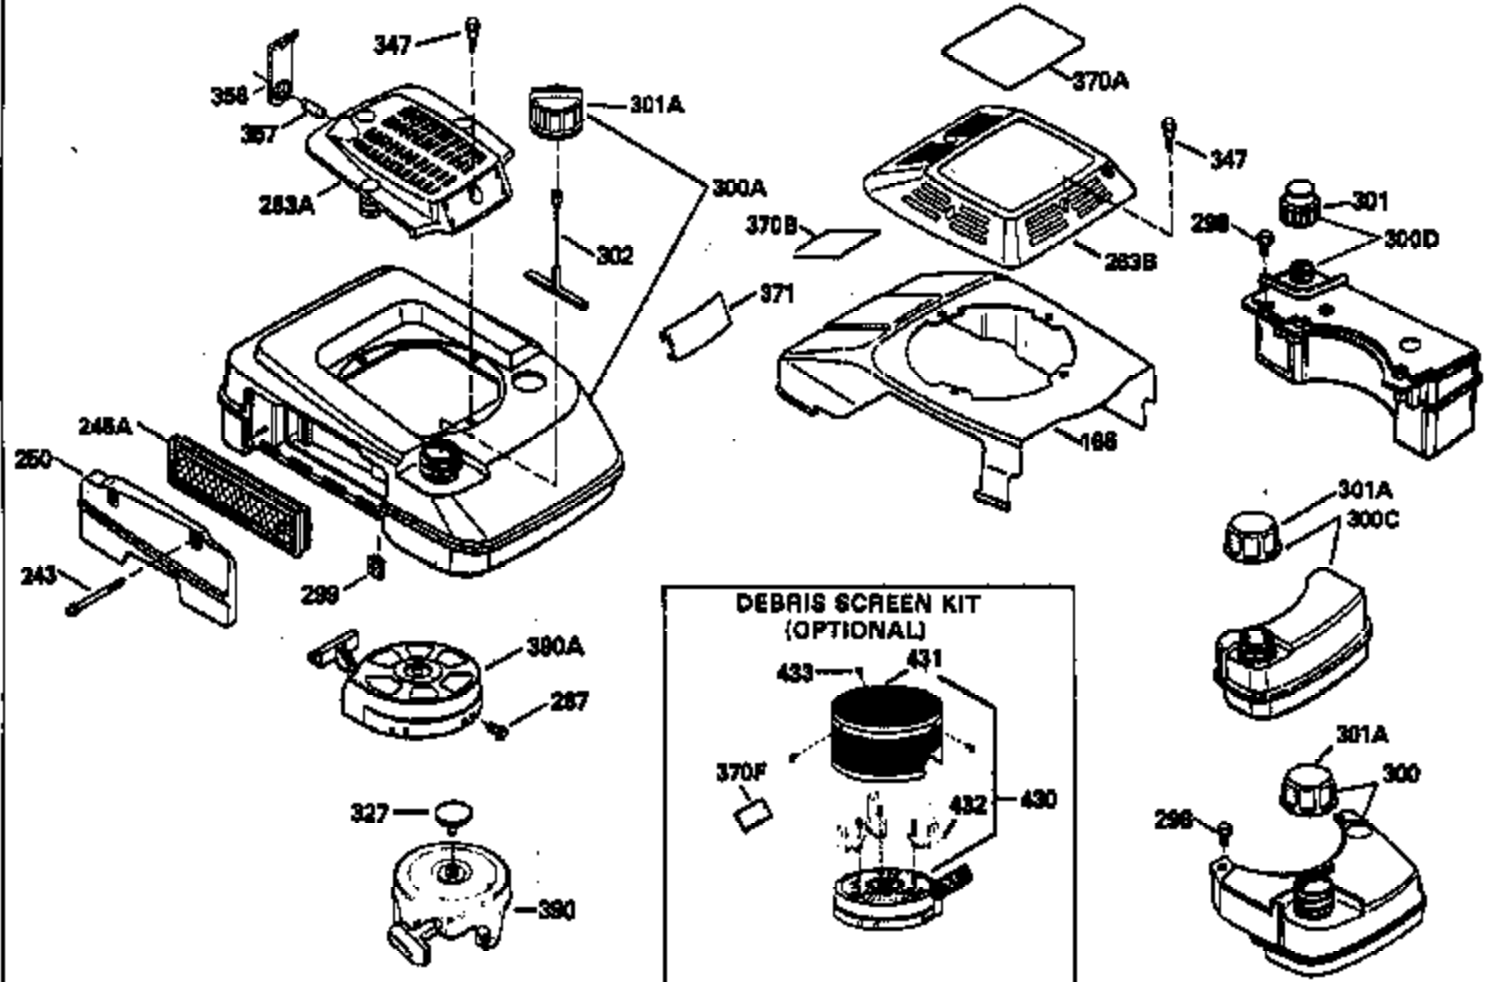

ILLUSTRATION SHOWS TYPICAL PARTS ONLY. ORDER BY PART NUMBER. PARTS NOT LISTED ARE SUPPLIED BY OEM.

Ref #	Part Number	Qty	Description
153	35623		Guide, Push rod
215	35511		Knob, Speed control
237	32971		Adapter, Air cleaner
238	650709		Screw, 10-32 x 7/16"
239	35815		* Gasket, Air cleaner
243	650899		Screw, 10-32 x 2-3/32"
245A	35500		Air Cleaner Filter
247	35505		Clamp, Air cleaner
250	35531		Cover,, Air cleaner
263A	35632		Grill, Starter
287	650884		Screw, 8-32 x 1/2"
299	650900		Clip, "U" Type nut, 10-32
300A	35631		Shroud & Tank Assy. (Incl. 299 & 301)
301A	35355		Cap, Fuel
302	35480		Retainer, Fuel cap
347	650898		Screw, 10-32 x 27/32"
357	34985		Retainer, Starter rope
358	35168		Bracket Assy., Rope guide
370F	34387		Decal, Instruction (optional)
371	35643		Plate Assy., Name
390A	590637		Rewind Starter (Refer to Division 5, Section C, page 34 or Fiche 11 Grid G-3 for breakdown)
430	730574		Optional Screen Kit (Incl.370F,431,43 2,433)
431	35596		Debris Screen (Optional)
432	35597		Debris Screen Bracket (Optional)
433	650910		Screw, 8-32 x 1/4" (Optional)