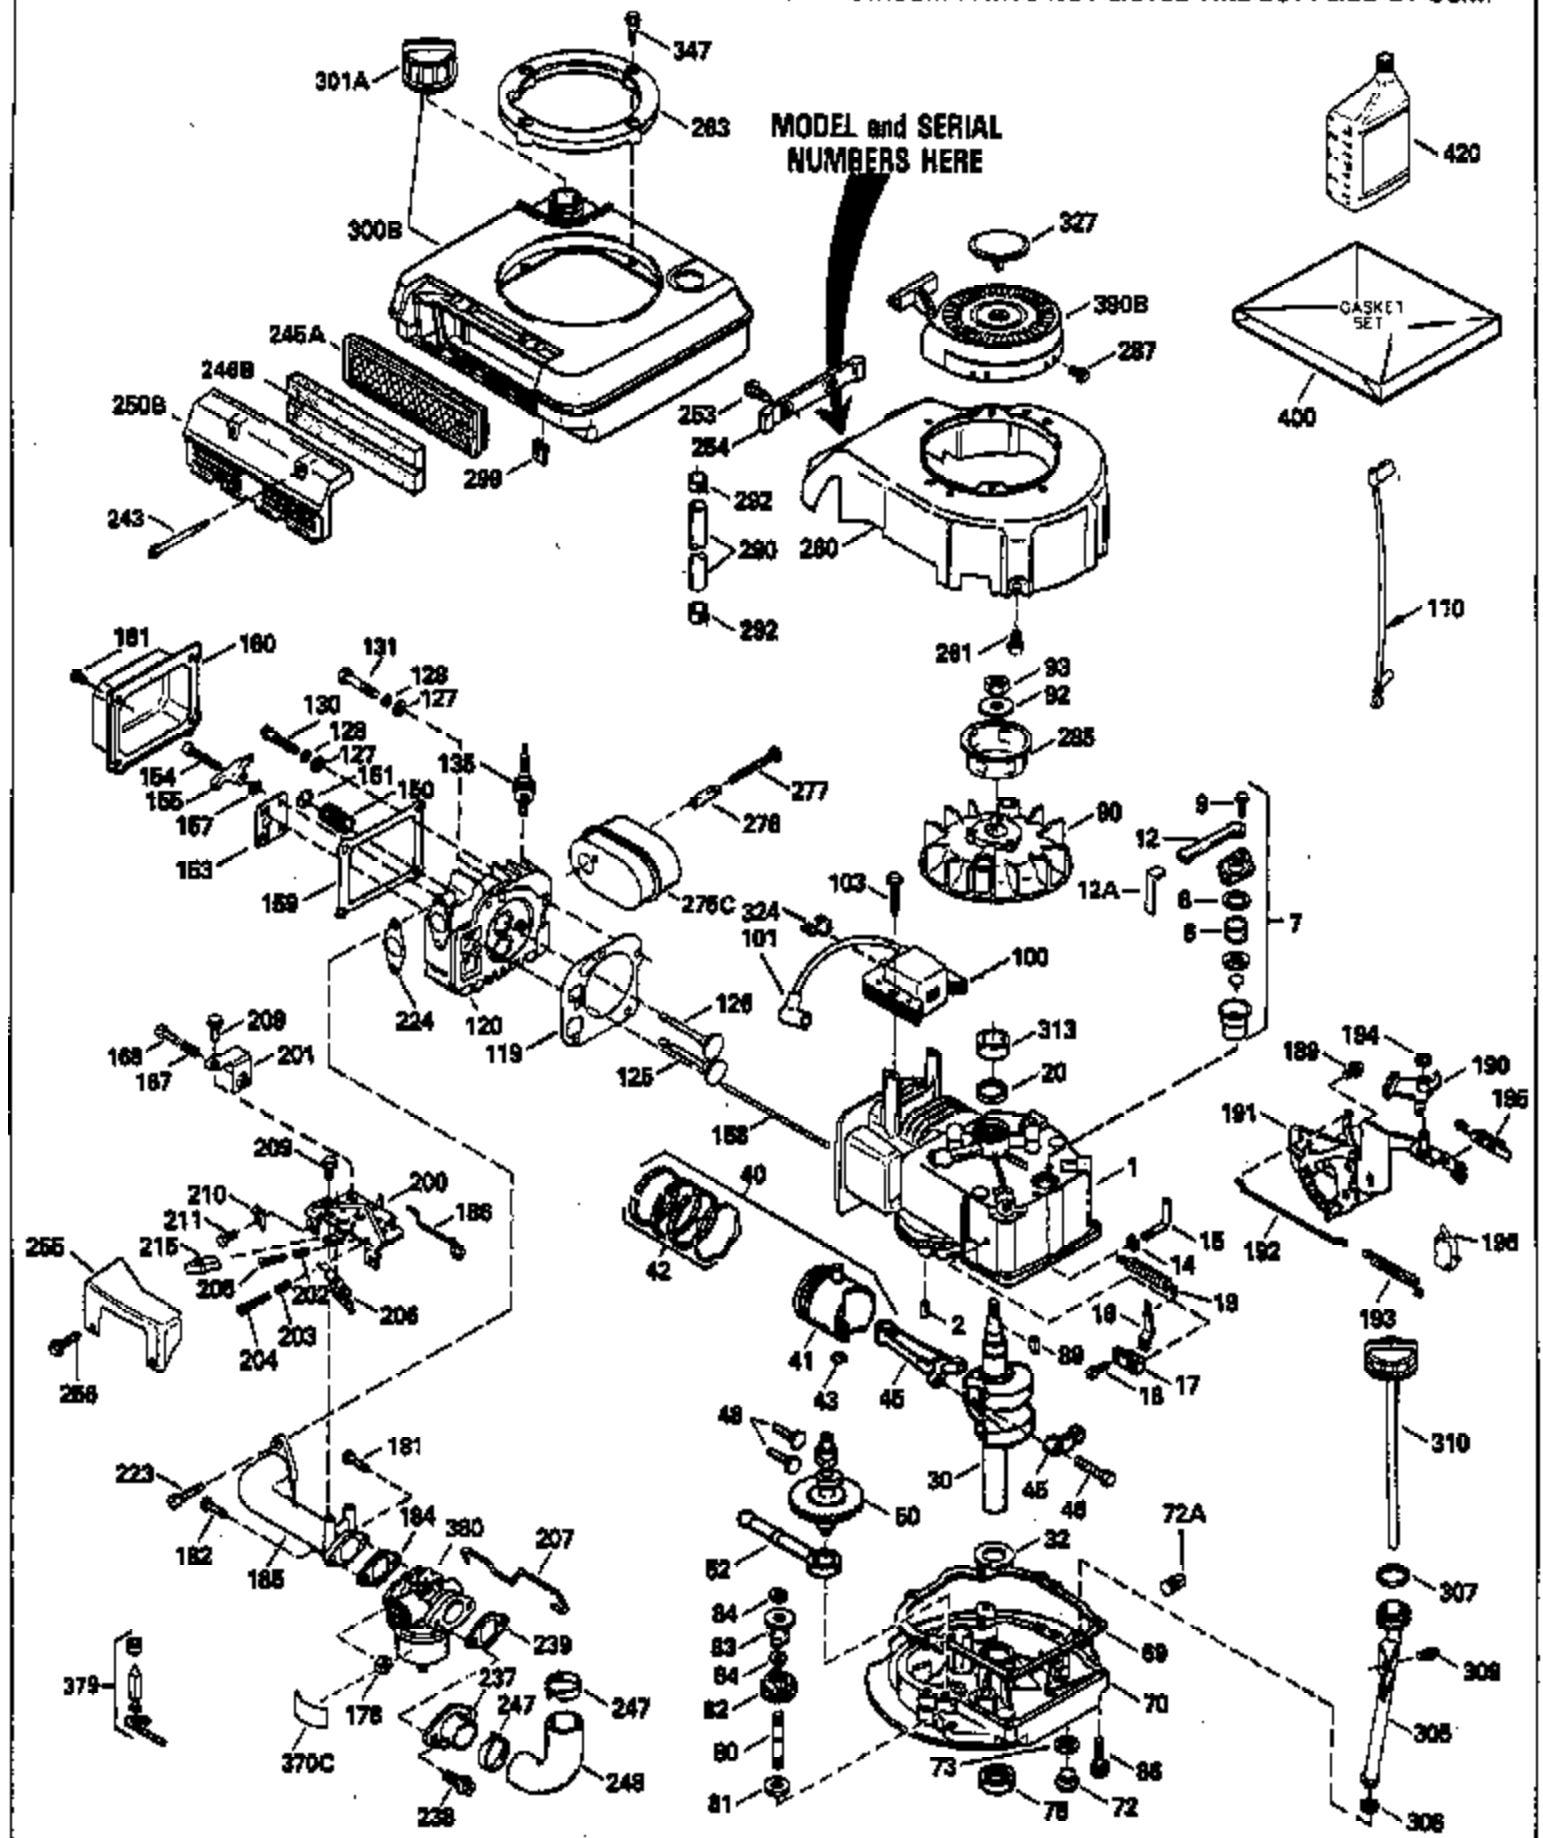

ILLUSTRATION SHOWS TYPICAL PARTS ONLY. ORDER BY PART NUMBER. PARTS NOT LISTED ARE SUPPLIED BY OEM.

Ref #	Part Number	Qty	Description
1	35613		Cylinder (Incl. 2 & 20) (2-1/2" Bore)
2	26727		Pin, Dowel
6	33734		Element, Breather
7	34214A		Breather Assy. (Incl. 6, 8, 9, 12 & 12 A)
8	33735		* Gasket, Breather
9	30200		Screw, 10-24 x 9/16"
12	35496		Tube, Breather
14	28277		Washer, Flat
15	30589		Rod, Governor (Incl. 14)
16	31383A		Lever, Governor
17	31335		Clamp, Governor lever
18	650548		Screw, 8-32 x 5/16"
19	33578		Spring, Governor
20	32600		Seal, Oil
30	35644A		Crankshaft
32	32323		Washer, Thrust NOTE: This thrust washer maynot be required if a new crankshafthas been installed. Check the proper Mechanic's Handbook for acceptable end play. Use this .010" thrust washer if excess end play is measured.
40	34514		Piston, Pin & Ring Set (Std.) (2-1/2" Bore)
40	34515		Piston, Pin & Ring Set (.010" OS)
40	34516		Piston, Pin & Ring Set (.020" OS)
41	32538B		Piston & Pin Ass'y. (Std.)(Incl. 43) (2-1/2")
41	32548B		Piston & Pin Ass'y. (.010" OS) (Incl. 43)
41	32549B		Piston & Pin Ass'y. (.020" OS) (Incl. 43)
42	28986		Ring Set, Piston (Std.)
42	28987		Ring Set, Piston (.010" OS)
42	28988		Ring Set, Piston (.020" OS)
43	20381		Ring, Piston pin retaining
45	30963B		Rod Assy., Connecting (Incl. 46)
46	32610A		Bolt, Connecting rod
48	35616		Valve, Lifter
50	33553		Camshaft (MCR)
52	29914		Pump Assy., Oil
69	35261		* Gasket, Mounting flange
70	35179A		Mounting Flange (Incl. 72, 75 & 80)
72	30572		Plug, Oil drain (Incl. 73)
73	28833		* Drain Plug Gasket (Do not use w/plast ic plug)
75	27897		Seal, Oil
80	30574		Shaft, Governor
81	30590A		Washer, Flat
82	30591		Gear Assy., Governor (Incl. 81)
83	30588A		Spool, Governor
84	29193		Ring, Retaining
86	650488		Screw, 1/4-20 x 1-1/4"
89	610961		Key, Flywheel
90	611123		Flywheel
92	650815		Washer, Belleville
93	650816		Nut, Flywheel
100	34443A		Solid State Assy.
101	610118		Cover, Spark Plug
103	650814		Screw, Torx T-15, 10-24 x 1"
110	35518		Ground Wire
119	35617		* Gasket, Cylinder head
120	35618		Head Cylinder
125	35621		Exhaust Valve (Std.) (Incl. 151)
125	35622		Exhaust Valve (1/32" OS) (Incl. 151)