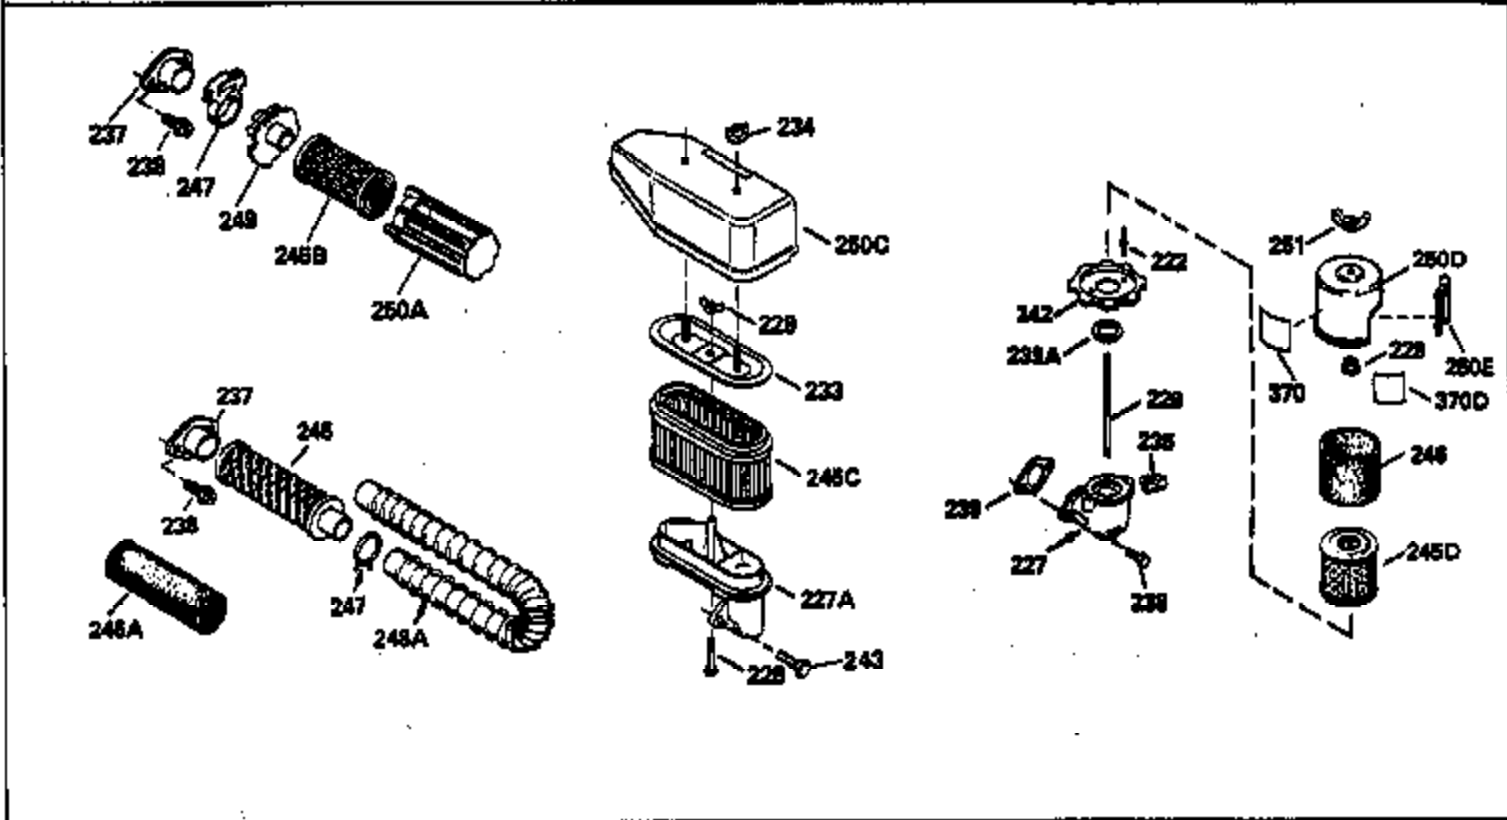

ILLUSTRATION SHOWS TYPICAL PARTS ONLY. ORDER BY PART NUMBER. PARTS NOT LISTED ARE SUPPLIED BY OEM.

Ref #	Part Number	Qty	Description
153	35623		Guide, Push rod
215	32410		Knob, Speed control
237	32971		Adapter, Air cleaner
238	650709		Screw, 10-32 x 7/16"
239	35815		* Gasket, Air cleaner
245B	35066		Air Cleaner Filter
247	35068		Clamp, Air cleaner
249	35067		Collar, Air cleaner
250A	35065		Cover, Air cleaner
287	650884		Screw, 8-32 x 1/2"
298	28763		Screw, 10-32 x 35/64"
300	34369A		Fuel Tank (Incl. 292 & 301)
301A	35355		Cap, Fuel
302	35480		Retainer, Fuel cap
327	35392		Plug, Starter
357	34985		Retainer, Starter rope
358	35168		Bracket Assy., Rope guide
370F	34387		Decal, Instruction (optional)
430	730574		Optional Screen Kit (Incl.370F,431,43 2,433)
431	35596		Debris Screen (Optional)
432	35597		Debris Screen Bracket (Optional)
433	650910		Screw, 8-32 x 1/4" (Optional)