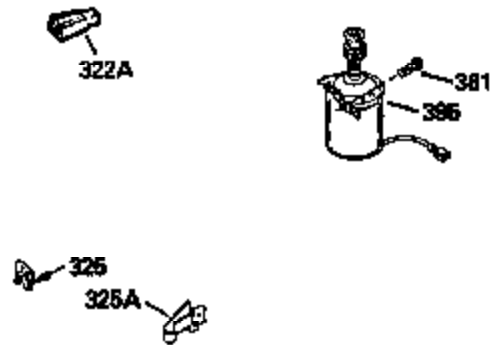

ILLUSTRATION SHOWS TYPICAL PARTS ONLY. ORDER BY PART NUMBER. PARTS NOT LISTED ARE SUPPLIED BY OEM.

Ref #	Part Number	Qty	Description
69	35261		* Gasket, Mounting flange
72	30572		Plug, Oil drain (Incl. 73)
73	28833		* Drain Plug Gasket (Do not use w/plastic plug)
75	27897		Seal, Oil
86	650488		Screw, 1/4-20 x 1-1/4"
103	650814		Screw, Torx T-15, 10-24 x 1"
153	35623		Guide, Push rod
215	32410		Knob, Speed control
275	35637		Muffler
276A	35638		Plate, Lock
277	650915		Screw, 1/4-20 x 3-5/32"