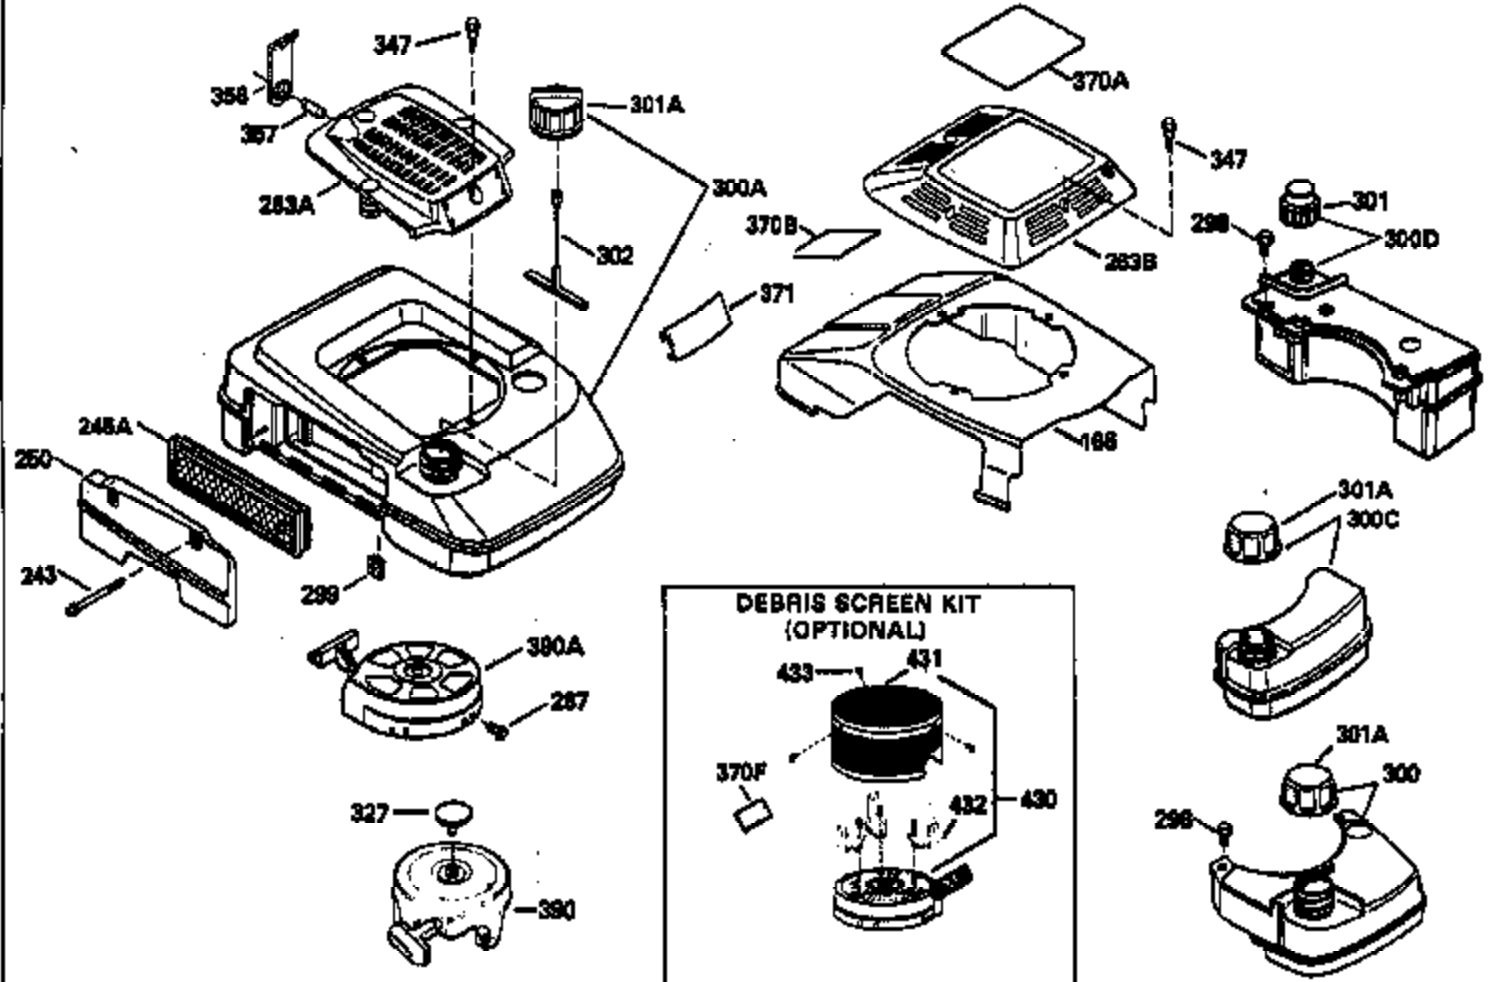

ILLUSTRATION SHOWS TYPICAL PARTS ONLY. ORDER BY PART NUMBER. PARTS NOT LISTED ARE SUPPLIED BY OEM.

Ref #	Part Number	Qty	Description
153	35623		Guide, Push rod
215	32410		Knob, Speed control
237	32971		Adapter, Air cleaner
238	650709		Screw, 10-32 x 7/16"
239	35815		* Gasket, Air cleaner
245B	35066		Air Cleaner Filter
247	35068		Clamp, Air cleaner
249	35067		Collar, Air cleaner
250A	35065		Cover, Air cleaner
287	650884		Screw, 8-32 x 1/2"
298	28763		Screw, 10-32 x 35/64"
300	34369A		Fuel Tank (Incl. 292 & 301)
301A	35355		Cap, Fuel
302	35480		Retainer, Fuel cap
327	35392		Plug, Starter
357	34985		Retainer, Starter rope
358	35168		Bracket Assy., Rope guide
370F	34387		Decal, Instruction (optional)
430	730574		Optional Screen Kit (Incl.370F,431,43 2,433)
431	35596		Debris Screen (Optional)
432	35597		Debris Screen Bracket (Optional)
433	650910		Screw, 8-32 x 1/4" (Optional)