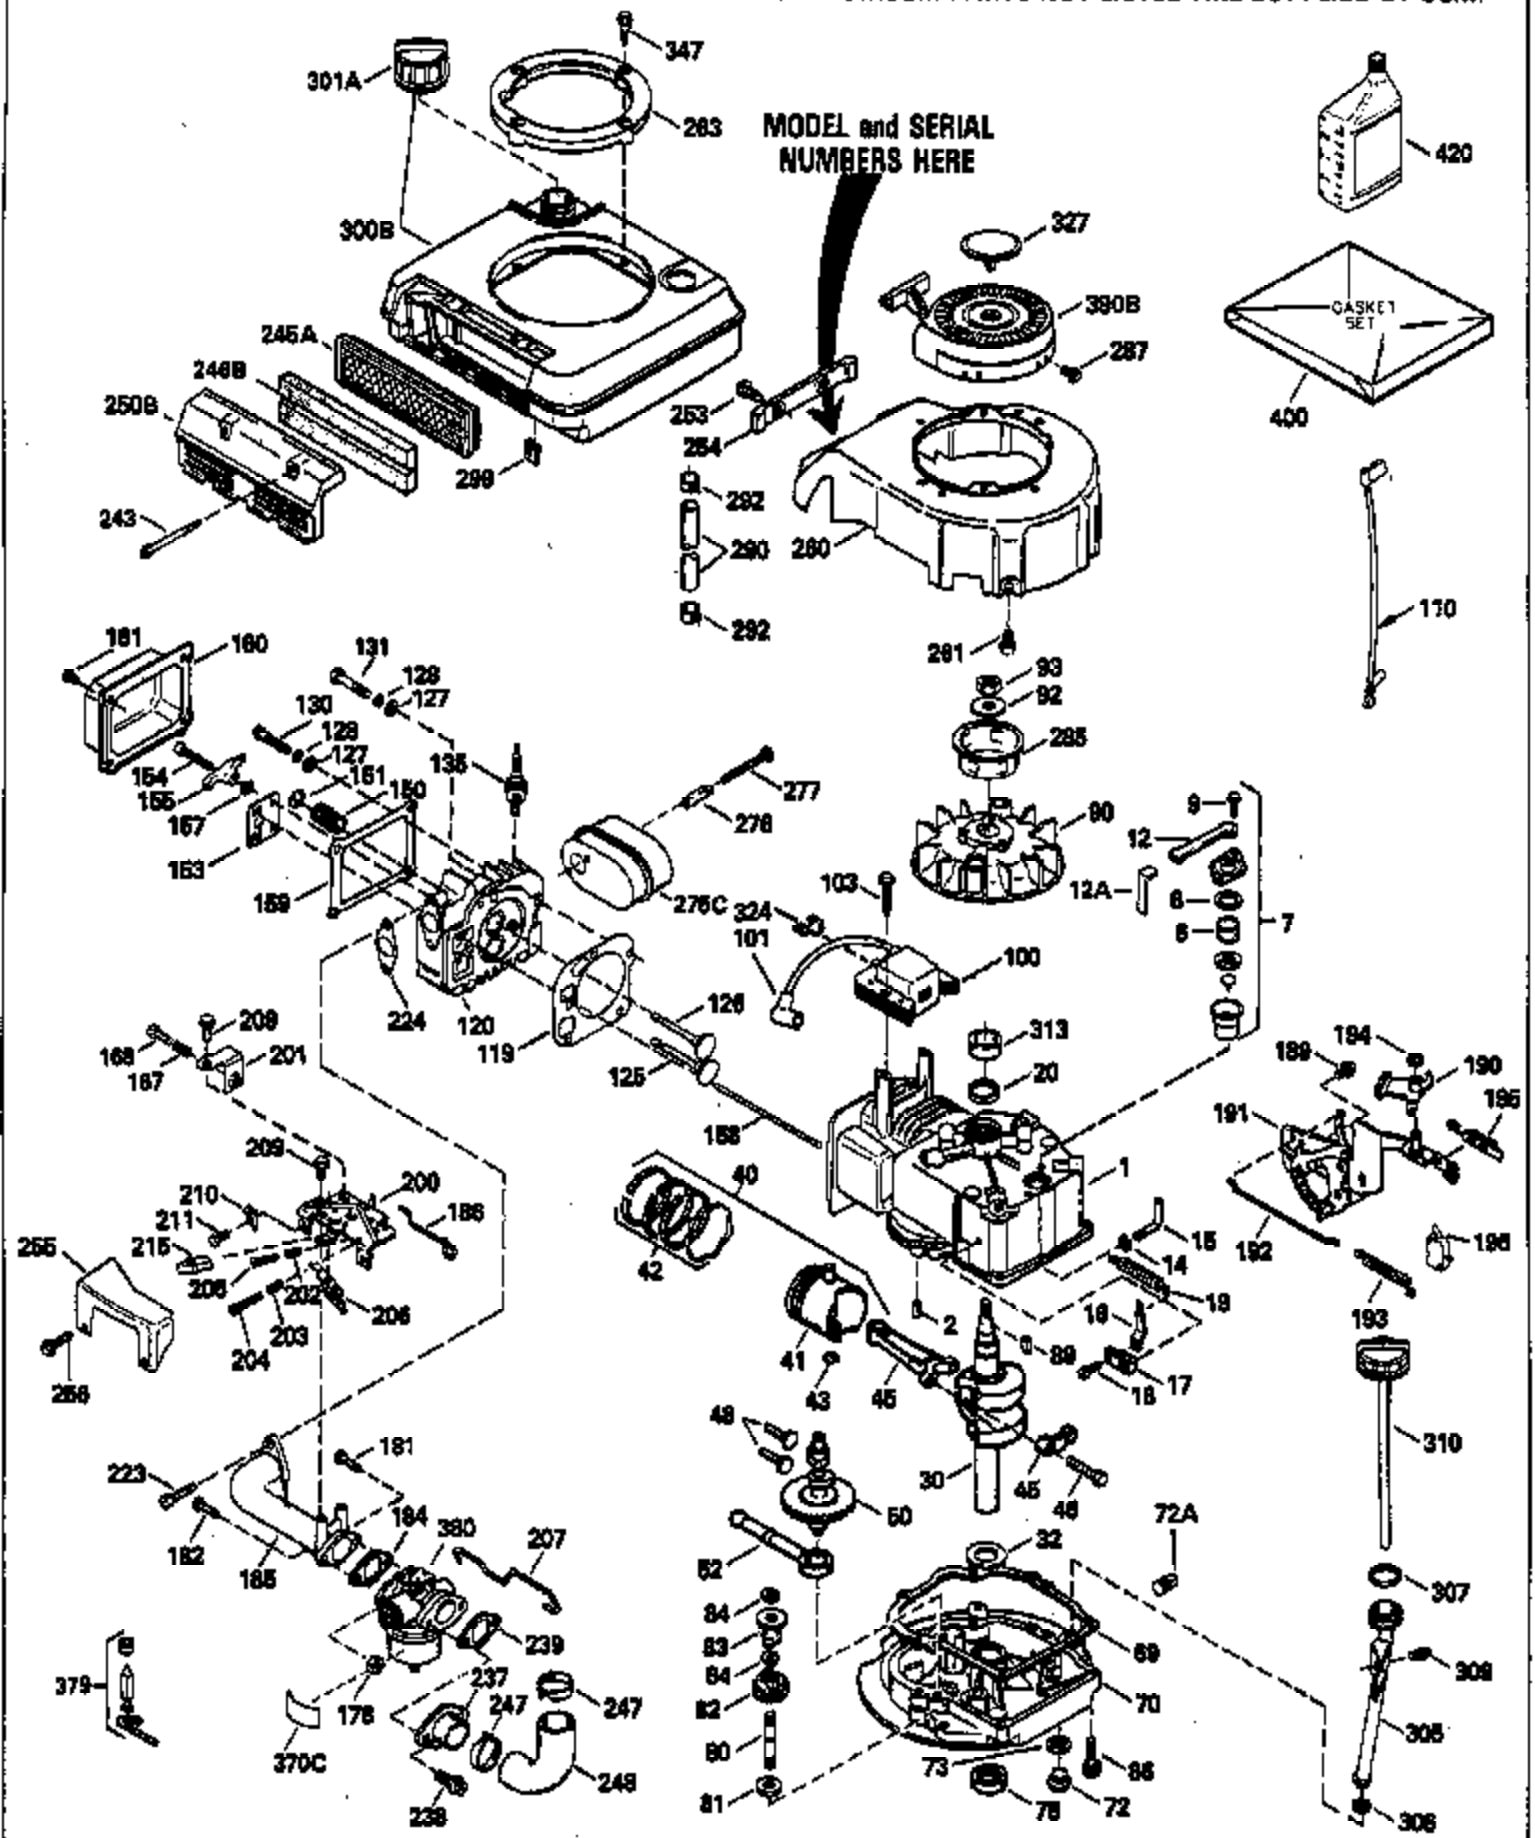

ILLUSTRATION SHOWS TYPICAL PARTS ONLY. ORDER BY PART NUMBER. PARTS NOT LISTED ARE SUPPLIED BY OEM.

Ref #	Part Number	Qty	Description
1	35613		Cylinder (Incl. 2 & 20) (2-1/2" Bore)
2	26727		Pin, Dowel
6	33734		Element, Breather
7	34214A		Breather Assy. (Incl.6, 8, 9, 12 & 12 A)
8	33735		* Gasket, Breather
9	30200		Screw, 10-24 x 9/16"
12	33886		Tube, Breather
12A	34695		Elbow, Breather tube
14	28277		Washer, Flat
15	30589		Rod, Governor (Incl. 14)
16	31383A		Lever, Governor
17	31335		Clamp, Governor lever
18	650548		Screw, 8-32 x 5/16"
19	33578		Spring, Governor
20	32600		Seal, Oil
30	35645		Crankshaft
32	32323		Washer, Thrust NOTE: This thrust washer maynot be required if a new crankshafthas been installed. Check the proper Mechanic's Handbook for acceptable end play. Use this .010" thrust washer if excess end play is measured.
40	34514		Piston, Pin & Ring Set (Std.) (2-1/2" Bore)
40	34515		Piston, Pin & Ring Set (.010" OS)
40	34516		Piston, Pin & Ring Set (.020" OS)
41	32538B		Piston & Pin Ass'y. (Std.)(Incl. 43) (2-1/2")
41	32548B		Piston & Pin Ass'y. (.010" OS) (Incl. 43)
41	32549B		Piston & Pin Ass'y. (.020" OS) (Incl. 43)
42	28986		Ring Set, Piston (Std.)
42	28987		Ring Set, Piston (.010" OS)
42	28988		Ring Set, Piston (.020" OS)
43	20381		Ring, Piston pin retaining
45	30963B		Rod Assy., Connecting (Incl. 46)
46	32610A		Bolt, Connecting rod
48	35616		Valve, Lifter
50	33553		Camshaft (MCR)
52	29914		Pump Assy., Oil
69	35261		* Gasket, Mounting flange
70	34311C		Mounting Flange (Incl. 72, 72A, 75 & 80)
72	30572		Plug, Oil drain (Incl. 73)
73	28833		* Drain Plug Gasket (Do not use w/plast ic plug)
75	27897		Seal, Oil
80	30574		Shaft, Governor
81	30590A		Washer, Flat
82	30591		Gear Assy., Governor (Incl. 81)
83	30588A		Spool, Governor
84	29193		Ring, Retaining
86	650488		Screw, 1/4-20 x 1-1/4"
89	611004		Key, Flywheel
90	611112		Flywheel
92	650815		Washer, Belleville
93	650816		Nut, Flywheel
100	34443A		Solid State Assy.
101	610118		Cover, Spark Plug
103	650814		Screw, Torx T-15, 10-24 x 1"
110	34961		Ground Wire
119	35617		* Gasket, Cylinder head
120	35630		Head Cylinder
125	35621		Exhaust Valve (Std.) (Incl. 151)