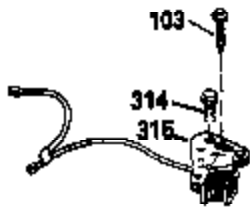

ILLUSTRATION SHOWS TYPICAL PARTS ONLY. ORDER BY PART NUMBER. PARTS NOT LISTED ARE SUPPLIED BY OEM.

Ref #	Part Number	Qty	Description
69	35261		* Gasket, Mounting flange
72	30572		Plug, Oil drain (Incl. 73)
73	28833		* Drain Plug Gasket (Do not use w/plastic plug)
75	27897		Seal, Oil
86	650488		Screw, 1/4-20 x 1-1/4"
103	650814		Screw, Torx T-15, 10-24 x 1"
153	35623		Guide, Push rod
215	32410		Knob, Speed control
275	35637		Muffler
276A	35638		Plate, Lock
277	650915		Screw, 1/4-20 x 3-5/32"