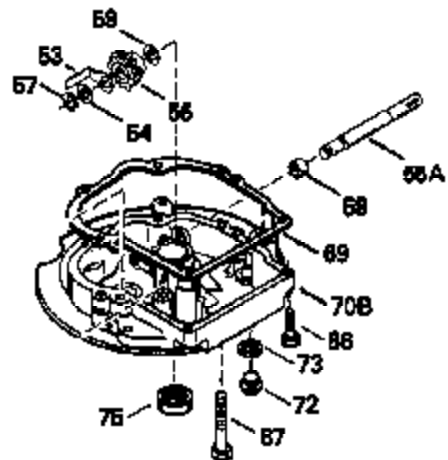

ILLUSTRATION SHOWS TYPICAL PARTS ONLY. ORDER BY PART NUMBER. PARTS NOT LISTED ARE SUPPLIED BY OEM.

Ref #	Part Number	Qty	Description
69	35261		* Gasket, Mounting flange
72	30572		Plug, Oil drain (Incl. 73)
73	28833		* Drain Plug Gasket (Do not use w/plastic plug)
75	27897		Seal, Oil
86	650488		Screw, 1/4-20 x 1-1/4"
103	650814		Screw, Torx T-15, 10-24 x 1"
153	35623		Guide, Push rod
215	32410		Knob, Speed control
275	35637		Muffler
276A	35638		Plate, Lock
277	650915		Screw, 1/4-20 x 3-5/32"