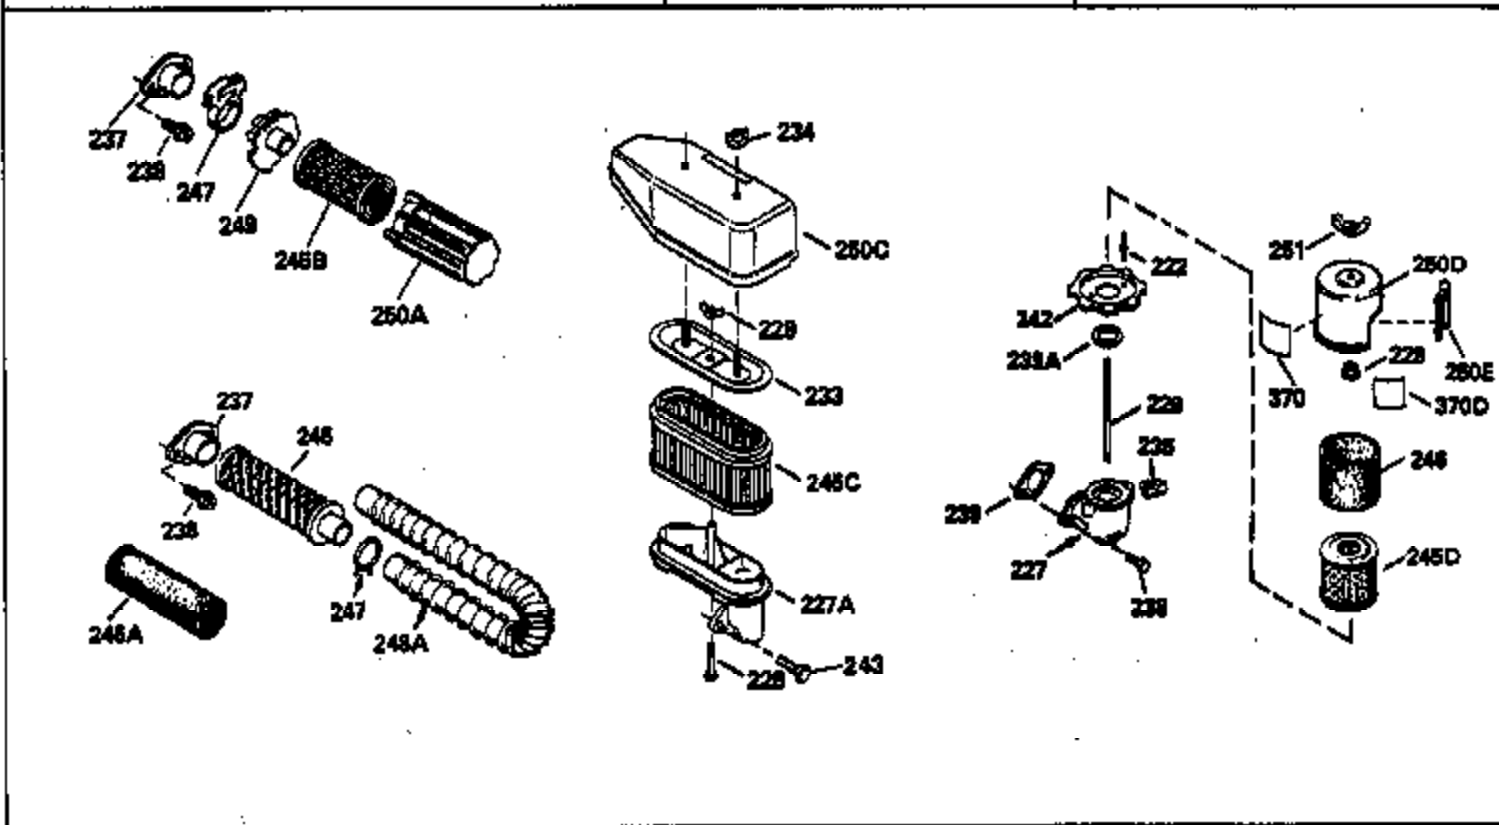

ILLUSTRATION SHOWS TYPICAL PARTS ONLY. ORDER BY PART NUMBER. PARTS NOT LISTED ARE SUPPLIED BY OEM.

Ref #	Part Number	Qty	Description
153	35623		Guide, Push rod
215	32410		Knob, Speed control
237	32971		Adapter, Air cleaner
238	650709		Screw, 10-32 x 7/16"
239	35815		* Gasket, Air cleaner
245B	35066		Air Cleaner Filter
247	35068		Clamp, Air cleaner
249	35067		Collar, Air cleaner
250A	35065		Cover, Air cleaner
287	650884		Screw, 8-32 x 1/2"
298	28763		Screw, 10-32 x 35/64"
300	34369A		Fuel Tank (Incl. 292 & 301)
301A	35355		Cap, Fuel
302	35480		Retainer, Fuel cap
327	35392		Plug, Starter
357	34985		Retainer, Starter rope
358	35168		Bracket Assy., Rope guide
370F	34387		Decal, Instruction (optional)
430	730574		Optional Screen Kit (Incl.370F,431,43 2,433)
431	35596		Debris Screen (Optional)
432	35597		Debris Screen Bracket (Optional)
433	650910		Screw, 8-32 x 1/4" (Optional)