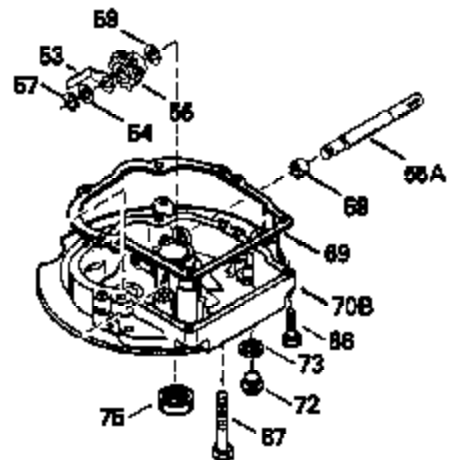

ILLUSTRATION SHOWS TYPICAL PARTS ONLY. ORDER BY PART NUMBER. PARTS NOT LISTED ARE SUPPLIED BY OEM.

Ref #	Part Number	Qty	Description
69	35261		* Gasket, Mounting flange
72	30572		Plug, Oil drain (Incl. 73)
73	28833		* Drain Plug Gasket (Do not use w/plastic plug)
75	27897		Seal, Oil
86	650488		Screw, 1/4-20 x 1-1/4"
103	650814		Screw, Torx T-15, 10-24 x 1"
153	35623		Guide, Push rod
215	32410		Knob, Speed control
275	35637		Muffler
276A	35638		Plate, Lock
277	650915		Screw, 1/4-20 x 3-5/32"