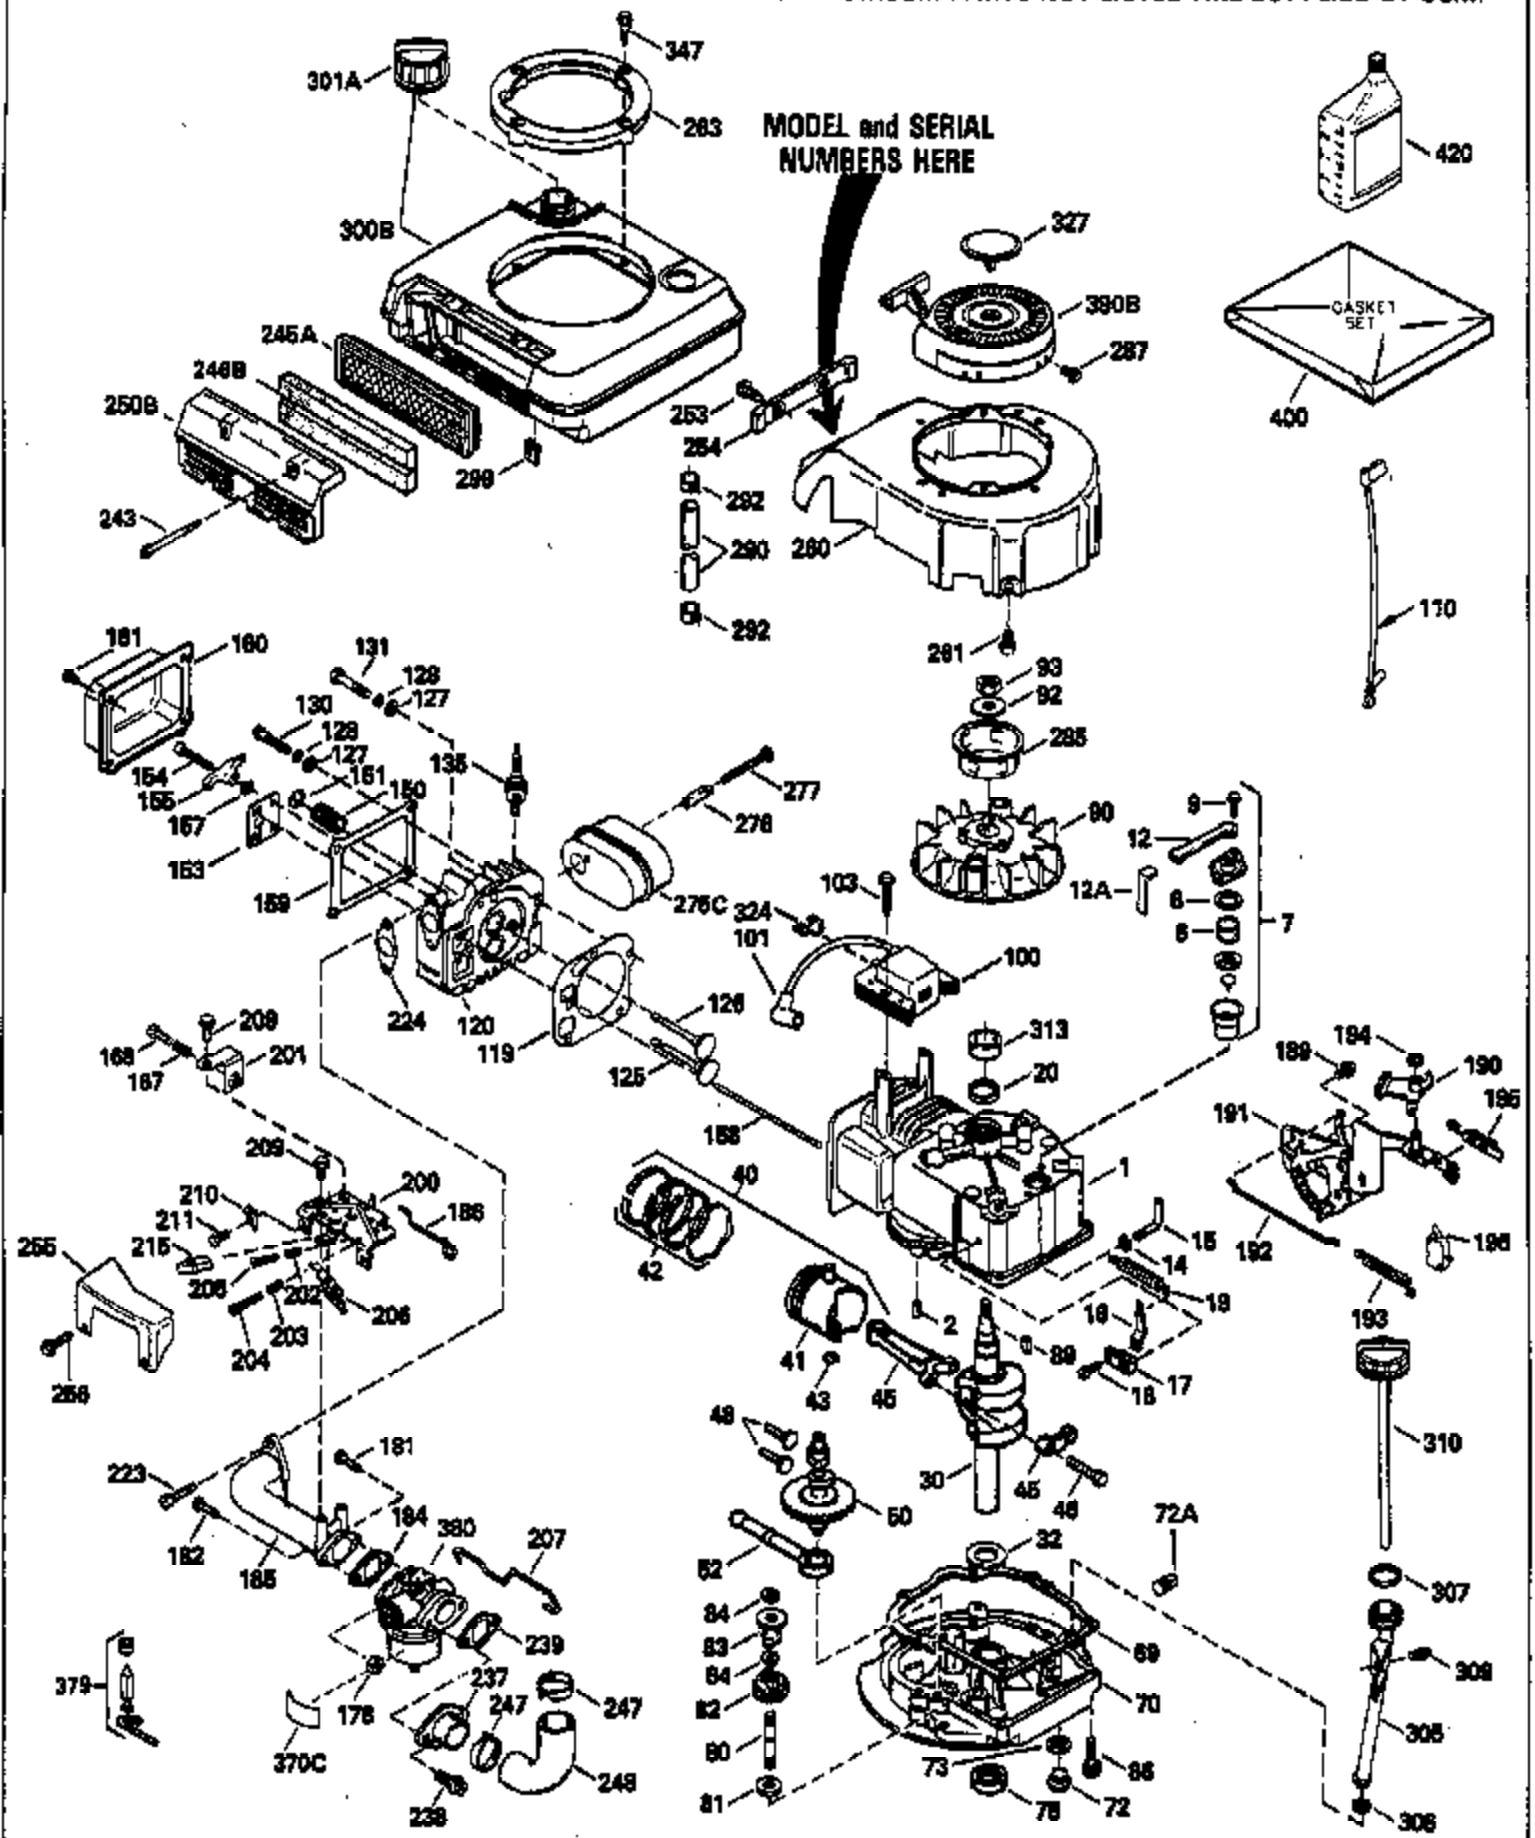

ILLUSTRATION SHOWS TYPICAL PARTS ONLY. ORDER BY PART NUMBER. PARTS NOT LISTED ARE SUPPLIED BY OEM.

MODEL and SERIAL
NUMBERS HERE

Ref #	Part Number	Qty	Description
1	35613		Cylinder (Incl. 2 & 20) (2-1/2" Bore)
2	26727		Pin, Dowel
6	33734		Element, Breather
7	34214A		Breather Assy. (Incl.6, 8, 9, 12 & 12 A)
8	33735		* Gasket, Breather
9	30200		Screw, 10-24 x 9/16"
12	33886		Tube, Breather
12A	34695		Elbow, Breather tube
14	28277		Washer, Flat
15	30589		Rod, Governor (Incl. 14)
16	31383A		Lever, Governor
17	31335		Clamp, Governor lever
18	650548		Screw, 8-32 x 5/16"
19	33578		Spring, Governor
20	32600		Seal, Oil
30	35649		Crankshaft
32	32323		Washer, Thrust NOTE: This thrust washer maynot be required if a new crankshafthas been installed. Check the proper Mechanic's Handbook for acceptable end play. Use this .010" thrust washer if excess end play is measured.
40	34514		Piston, Pin & Ring Set (Std.) (2-1/2" Bore)
40	34515		Piston, Pin & Ring Set (.010" OS)
40	34516		Piston, Pin & Ring Set (.020" OS)
41	32538B		Piston & Pin Ass'y. (Std.)(Incl. 43) (2-1/2")
41	32548B		Piston & Pin Ass'y. (.010" OS) (Incl. 43)
41	32549B		Piston & Pin Ass'y. (.020" OS) (Incl. 43)
42	28986		Ring Set, Piston (Std.)
42	28987		Ring Set, Piston (.010" OS)
42	28988		Ring Set, Piston (.020" OS)
43	20381		Ring, Piston pin retaining
45	30963B		Rod Assy., Connecting (Incl. 46)
46	32610A		Bolt, Connecting rod
48	35616		Valve, Lifter
50	33553		Camshaft (MCR)
52	29914		Pump Assy., Oil
69	35261		* Gasket, Mounting flange
70	34311C		Mounting Flange (Incl. 72, 72A, 75 & 80)
72	30572		Plug, Oil drain (Incl. 73)
73	28833		* Drain Plug Gasket (Do not use w/plast ic plug)
75	27897		Seal, Oil
80	30574		Shaft, Governor
81	30590A		Washer, Flat
82	30591		Gear Assy., Governor (Incl. 81)
83	30588A		Spool, Governor
84	29193		Ring, Retaining
86	650488		Screw, 1/4-20 x 1-1/4"
89	611004		Key, Flywheel
90	611112		Flywheel
92	650815		Washer, Belleville
93	650816		Nut, Flywheel
100	34443A		Solid State Assy.
101	610118		Cover, Spark Plug
103	650814		Screw, Torx T-15, 10-24 x 1"
110	34961		Ground Wire
119	35617		* Gasket, Cylinder head
120	35630		Head Cylinder
125	35621		Exhaust Valve (Std.) (Incl. 151)