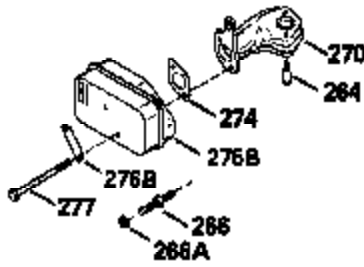

ILLUSTRATION SHOWS TYPICAL PARTS ONLY. ORDER BY PART NUMBER. PARTS NOT LISTED ARE SUPPLIED BY OEM.

Ref #	Part Number	Qty	Description
69	35261		* Gasket, Mounting flange
72	30572		Plug, Oil drain (Incl. 73)
73	28833		* Drain Plug Gasket (Do not use w/plastic plug)
75	27897		Seal, Oil
86	650488		Screw, 1/4-20 x 1-1/4"
103	650814		Screw, Torx T-15, 10-24 x 1"
153	35623		Guide, Push rod
215	32410		Knob, Speed control
275	35637		Muffler
276A	35638		Plate, Lock
277	650915		Screw, 1/4-20 x 3-5/32"