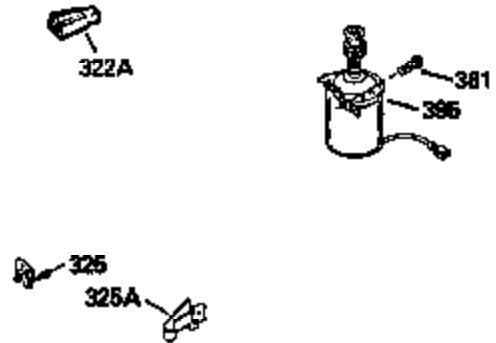

ILLUSTRATION SHOWS TYPICAL PARTS ONLY. ORDER BY PART NUMBER. PARTS NOT LISTED ARE SUPPLIED BY OEM.

Ref #	Part Number	Qty	Description
69	35261		* Gasket, Mounting flange
72	30572		Plug, Oil drain (Incl. 73)
73	28833		* Drain Plug Gasket (Do not use w/plastic plug)
75	27897		Seal, Oil
86	650488		Screw, 1/4-20 x 1-1/4"
103	650814		Screw, Torx T-15, 10-24 x 1"
153	35623		Guide, Push rod
215	32410		Knob, Speed control
275	35637		Muffler
276A	35638		Plate, Lock
277	650915		Screw, 1/4-20 x 3-5/32"