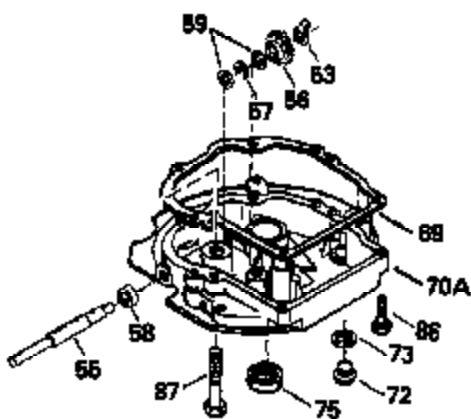

ILLUSTRATION SHOWS TYPICAL PARTS ONLY. ORDER BY PART NUMBER. PARTS NOT LISTED ARE SUPPLIED BY OEM.

Ref #	Part Number	Qty	Description
69	35261		* Gasket, Mounting flange
72	30572		Plug, Oil drain (Incl. 73)
73	28833		* Drain Plug Gasket (Do not use w/plastic plug)
75	27897		Seal, Oil
86	650488		Screw, 1/4-20 x 1-1/4"
103	650814		Screw, Torx T-15, 10-24 x 1"
153	35623		Guide, Push rod
215	32410		Knob, Speed control
275	35637		Muffler
276A	35638		Plate, Lock
277	650915		Screw, 1/4-20 x 3-5/32"