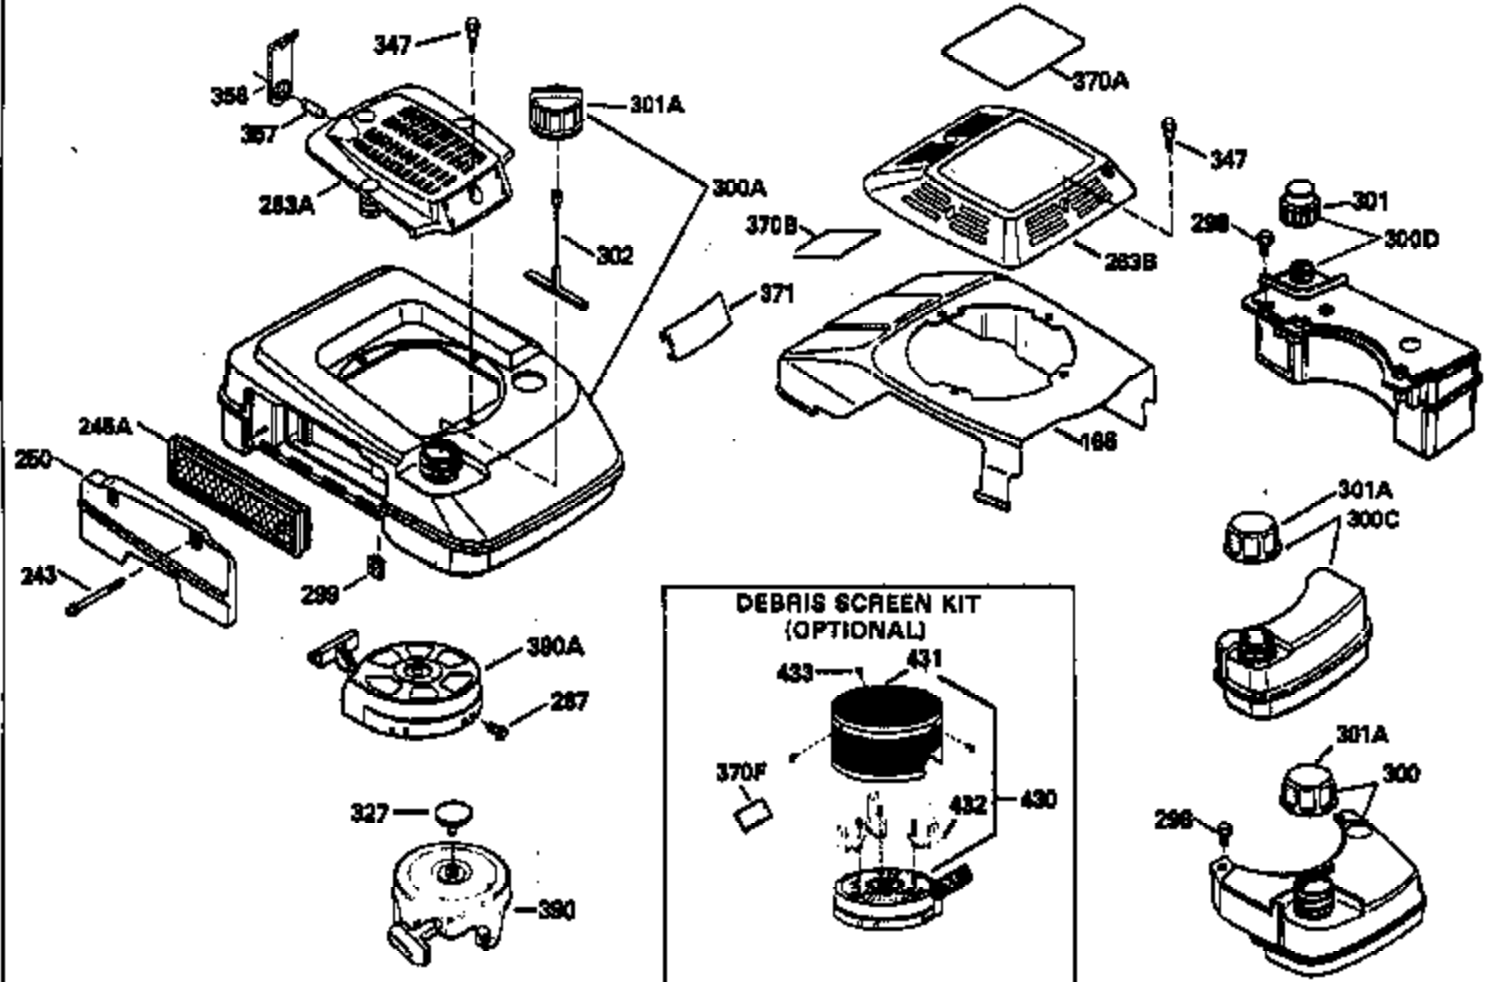

ILLUSTRATION SHOWS TYPICAL PARTS ONLY. ORDER BY PART NUMBER. PARTS NOT LISTED ARE SUPPLIED BY OEM.

Ref #	Part Number	Qty	Description
153	35623		Guide, Push rod
215	32410		Knob, Speed control
237	32971		Adapter, Air cleaner
238	650709		Screw, 10-32 x 7/16"
239	35815		* Gasket, Air cleaner
245B	35066		Air Cleaner Filter
247	35068		Clamp, Air cleaner
249	35067		Collar, Air cleaner
250A	35065		Cover, Air cleaner
287	650884		Screw, 8-32 x 1/2"
298	28763		Screw, 10-32 x 35/64"
300	34369A		Fuel Tank (Incl. 292 & 301)
301A	35355		Cap, Fuel
302	35480		Retainer, Fuel cap
327	35392		Plug, Starter
357	34985		Retainer, Starter rope
358	35168		Bracket Assy., Rope guide
370F	34387		Decal, Instruction (optional)
430	730574		Optional Screen Kit (Incl.370F,431,43 2,433)
431	35596		Debris Screen (Optional)
432	35597		Debris Screen Bracket (Optional)
433	650910		Screw, 8-32 x 1/4" (Optional)