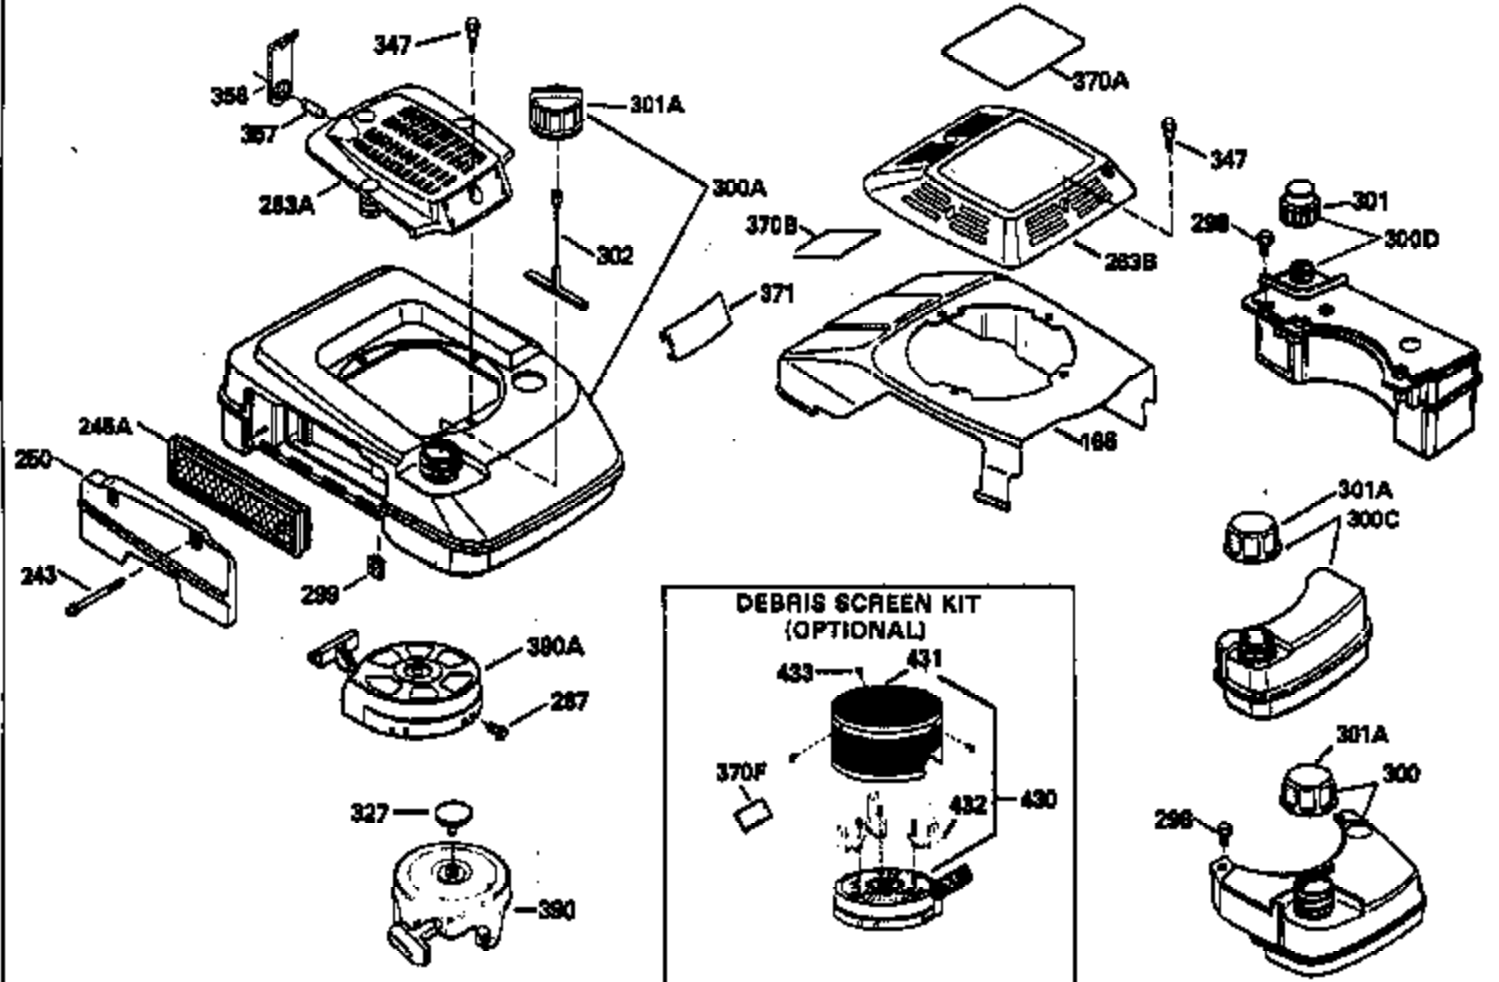

Ref #	Part Number	Qty	Description
370C	35756		Decal, Primer
379	631021		Inlet, Needle, Seat & Clip Assy.
380	632570		Carburetor (Incl. 184) (Refer to Division 5, Section A, page A6-4 or Fiche 11, Grid F-3for breakdown)
390B	590635		Rewind Starter (Refer to Division 5, Section C, page 34 or Fiche 11, Grid G-3 for breakdown)
400	35633A		Gasket Set (Incl. items marked*)
420	730225		SAE 30, 4-Cycle Engine Oil (Quart)

ILLUSTRATION SHOWS TYPICAL PARTS ONLY. ORDER BY PART NUMBER. PARTS NOT LISTED ARE SUPPLIED BY OEM.