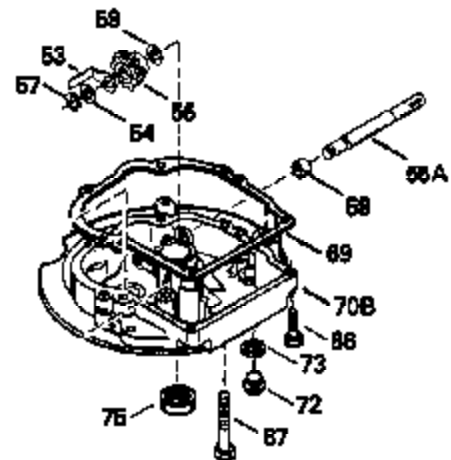

ILLUSTRATION SHOWS TYPICAL PARTS ONLY. ORDER BY PART NUMBER. PARTS NOT LISTED ARE SUPPLIED BY OEM.

Ref #	Part Number	Qty	Description
69	35261		* Gasket, Mounting flange
72	30572		Plug, Oil drain (Incl. 73)
73	28833		* Drain Plug Gasket (Do not use w/plastic plug)
75	27897		Seal, Oil
86	650488		Screw, 1/4-20 x 1-1/4"
103	650814		Screw, Torx T-15, 10-24 x 1"
153	35623		Guide, Push rod
215	32410		Knob, Speed control
264	650918		Screw, Torx T30, 1/4-20 x 1-7/32"
266A	29752		Nut & Lockwasher, 1/4-28
266	650917		Stud, Manifold
270	35720		Manifold Assy., Exhaust
275A	391028		Muffler
277	650697A		Screw, 5/16-18 x 2-1/2"
325	29443		Clip, Fuel line