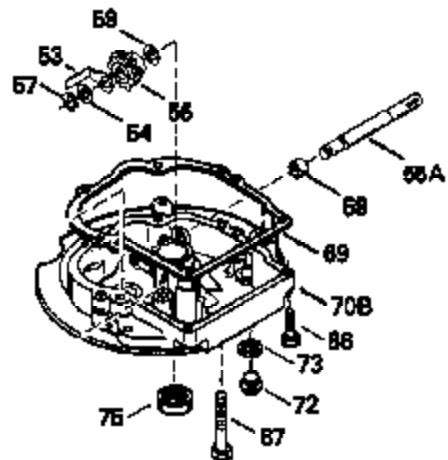

ILLUSTRATION SHOWS TYPICAL PARTS ONLY. ORDER BY PART NUMBER. PARTS NOT LISTED ARE SUPPLIED BY OEM.

Ref #	Part Number	Qty	Description
69	35261		* Gasket, Mounting flange
72	30572		Plug, Oil drain (Incl. 73)
73	28833		* Drain Plug Gasket (Do not use w/plastic plug)
75	27897		Seal, Oil
86	650488		Screw, 1/4-20 x 1-1/4"
103	650814		Screw, Torx T-15, 10-24 x 1"
153	35623		Guide, Push rod
264	650918		Screw, Torx T30, 1/4-20 x 1-7/32"
266	650917		Stud, Manifold
266A	29752		Nut & Lockwasher, 1/4-28
270	35720		Manifold Assy., Exhaust
275A	391028		Muffler
277	650697A		Screw, 5/16-18 x 2-1/2"
325	29443		Clip, Fuel line