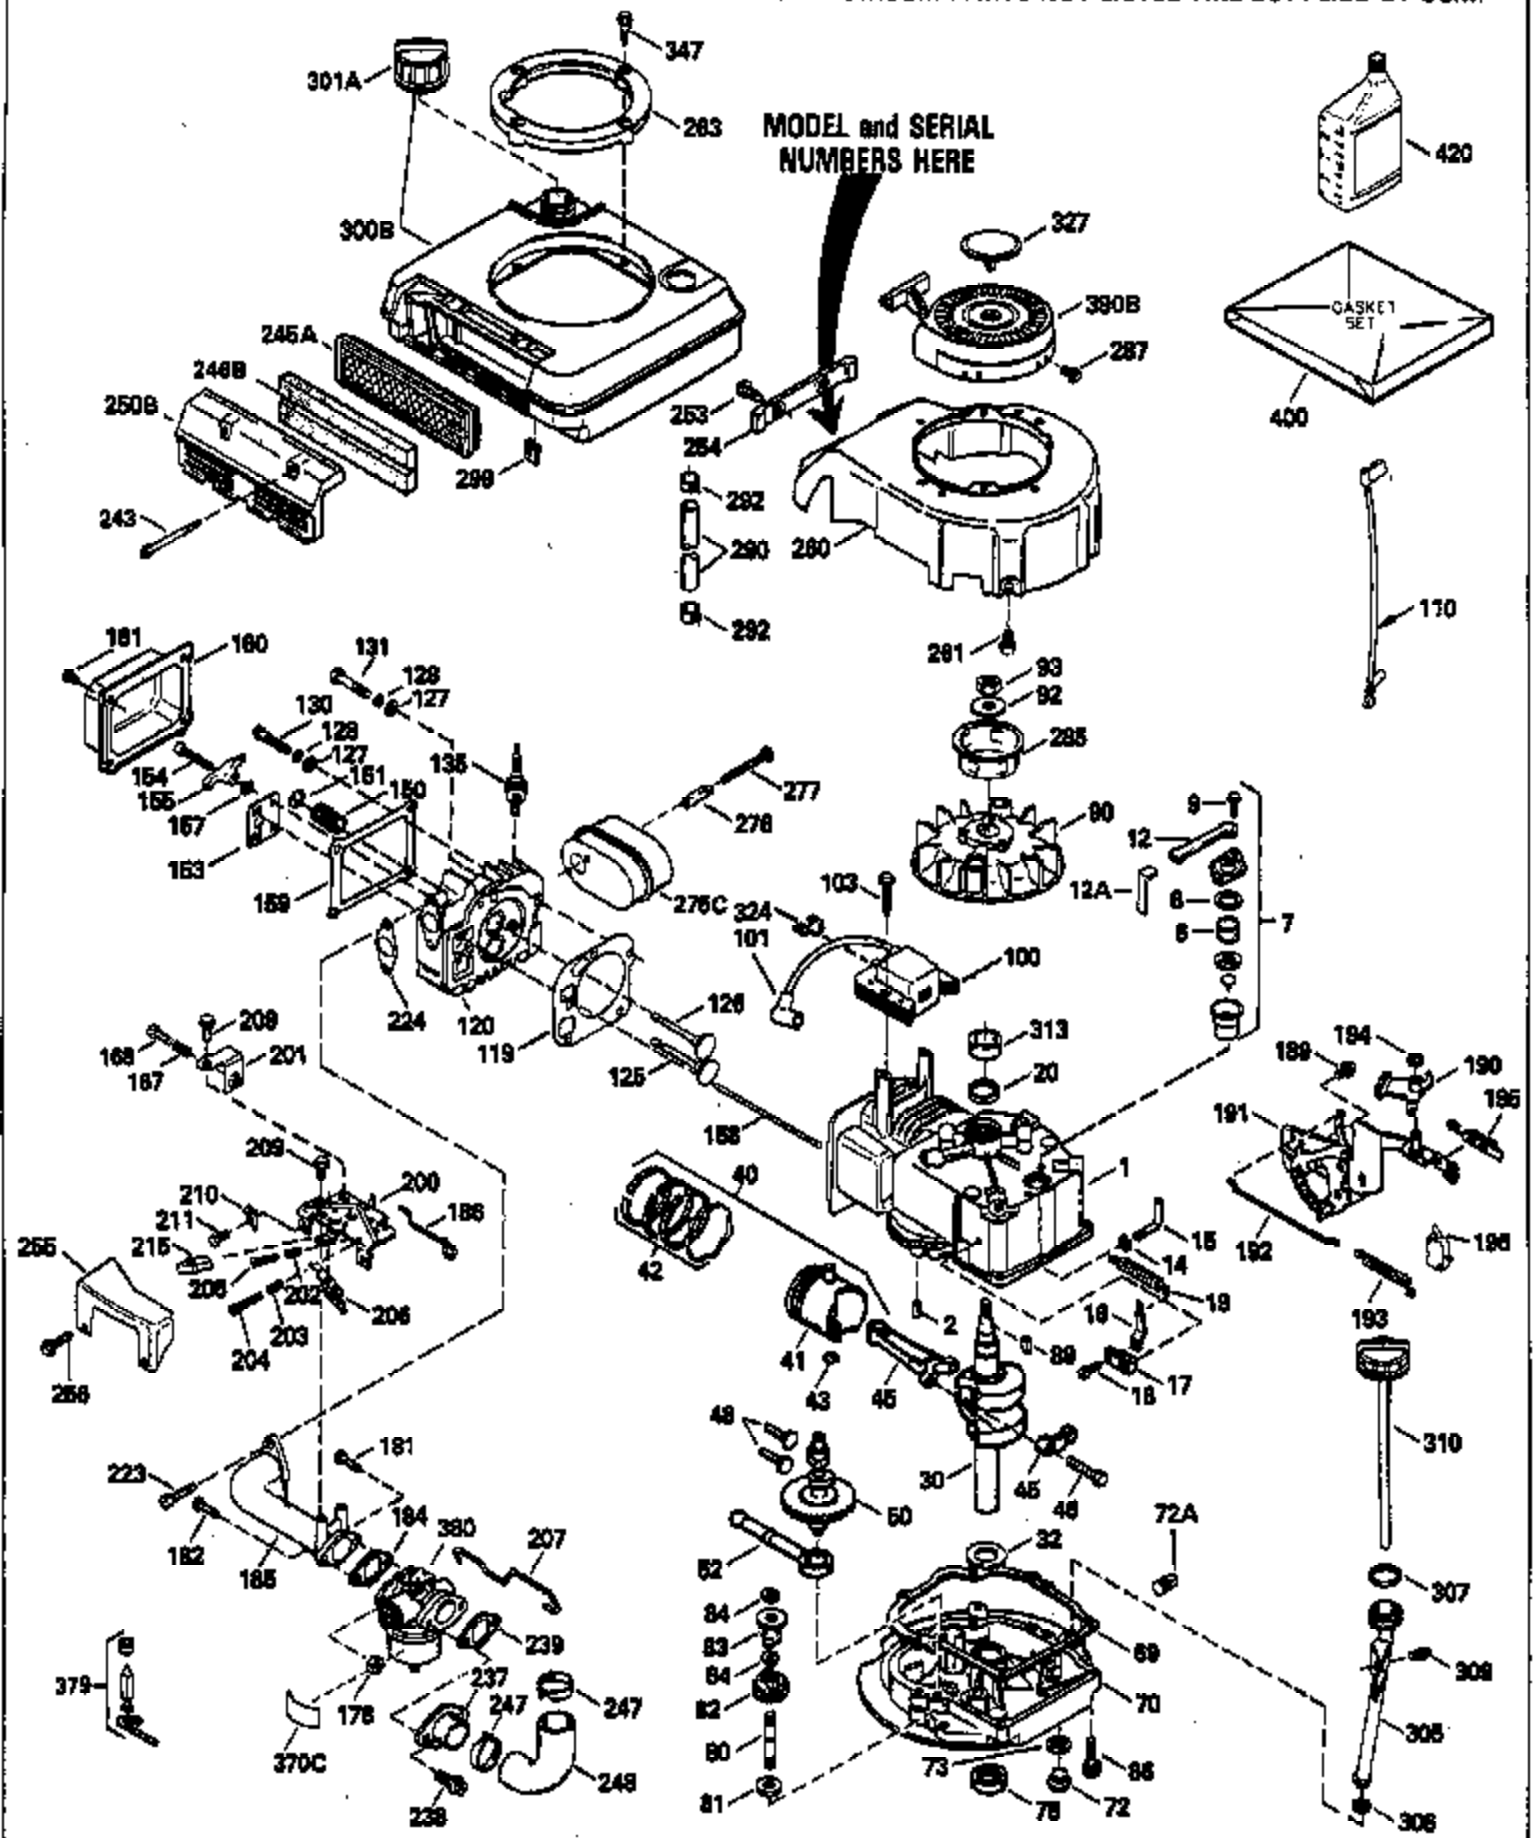

ILLUSTRATION SHOWS TYPICAL PARTS ONLY. ORDER BY PART NUMBER. PARTS NOT LISTED ARE SUPPLIED BY OEM.

MODEL and SERIAL
NUMBERS HERE

Ref #	Part Number	Qty	Description
1	35613		Cylinder (Incl. 2 & 20) (2-1/2" Bore)
2	26727		Pin, Dowel
6	33734		Element, Breather
7	34214A		Breather Assy. (Incl.6, 8, 9, 12 & 12 A)
8	33735		* Gasket, Breather
9	30200		Screw, 10-24 x 9/16"
12	35496		Tube, Breather
14	28277		Washer, Flat
15	30589		Rod, Governor (Incl. 14)
16	31383A		Lever, Governor
17	31335		Clamp, Governor lever
18	650548		Screw, 8-32 x 5/16"
19	33578		Spring, Governor
20	32600		Seal, Oil
30	35748		Crankshaft
40	34514		Piston, Pin & Ring Set (Std.) (2-1/2" Bore)
40	34515		Piston, Pin & Ring Set (.010" OS)
40	34516		Piston, Pin & Ring Set (.020" OS)
41	32538B		Piston & Pin Ass'y. (Std.)(Incl. 43) (2-1/2")
41	32548B		Piston & Pin Ass'y. (.010" OS) (Incl. 43)
41	32549B		Piston & Pin Ass'y. (.020" OS) (Incl. 43)
42	28986		Ring Set, Piston (Std.)
42	28987		Ring Set, Piston (.010" OS)
42	28988		Ring Set, Piston (.020" OS)
43	20381		Ring, Piston pin retaining
45	30963B		Rod Assy., Connecting (Incl. 46)
46	32610A		Bolt, Connecting rod
48	35616		Valve, Lifter
50	33553		Camshaft (MCR)
52	29914		Pump Assy., Oil
69	35261		* Gasket, Mounting flange
70	34311C		Flange, Mounting (Incl. 72, 72A, 75, & 80)
72	30572		Plug, Oil drain (Incl. 73)
72A	9556		Plug, Sq. hd. pipe, 1/8-27
73	28833		* Drain Plug Gasket (Do not use w/plastic plug)
75	27897		Seal, Oil
80	30574		Shaft, Governor
81	30590A		Washer, Flat
82	30591		Gear Assy., Governor (Incl. 81)
83	30588A		Spool, Governor
84	29193		Ring, Retaining
86	650488		Screw, 1/4-20 x 1-1/4"
89	611004		Key, Flywheel
90	611112		Flywheel
92	650815		Washer, Belleville
93	650816		Nut, Flywheel
100	34443A		Solid State Assy.
101	610118		Cover, Spark Plug
103	650814		Screw, Torx T-15, 10-24 x 1"
110	34231		Ground Wire
119	35617		* Gasket, Cylinder head
120	35630		Head Cylinder
125	35621		Exhaust Valve (Std.) (Incl. 151)
125	35622		Exhaust Valve (1/32" OS) (Incl. 151)
126	35619		Intake Valve (Std.) (Incl. 151)
126	35620		Intake Valve (1/32" OS) (Incl. 151)
127	650691		Washer, Flat
128	650690		Washer, Belleville