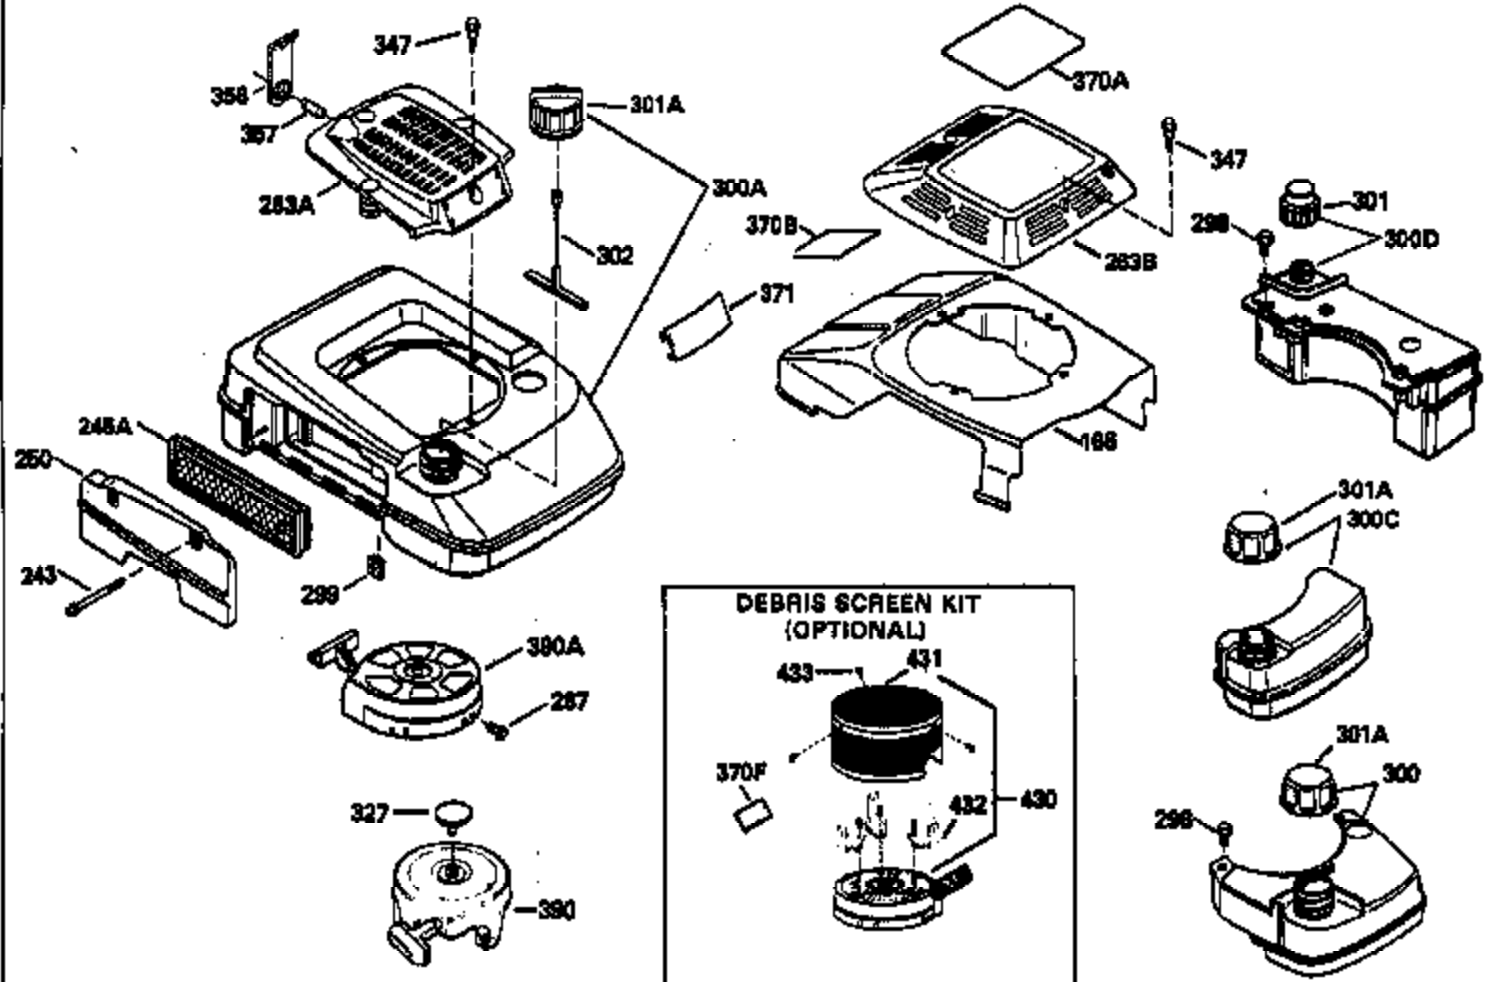

ILLUSTRATION SHOWS TYPICAL PARTS ONLY. ORDER BY PART NUMBER. PARTS NOT LISTED ARE SUPPLIED BY OEM.

Ref #	Part Number	Qty	Description
153	35623		Guide, Push rod
237	32971		Adapter, Air cleaner
238	650709		Screw, 10-32 x 7/16"
239	35815		* Gasket, Air cleaner
243	650899		Screw, 10-32 x 2-3/32"
245A	35500		Air Cleaner Filter
247	35505		Clamp, Air cleaner
287	650884		Screw, 8-32 x 1/2"
299	650900		Clip, "U" Type nut, 10-32
301A	35355		Cap, Fuel
327	35392		Plug, Starter
347	650898		Screw, 10-32 x 27/32"
370F	34387		Decal, Instruction (optional)
430	730574		Optional Screen Kit (Incl.370F,431,43 2,433)
431	35596		Debris Screen (Optional)
432	35597		Debris Screen Bracket (Optional)
433	650910		Screw, 8-32 x 1/4" (Optional)