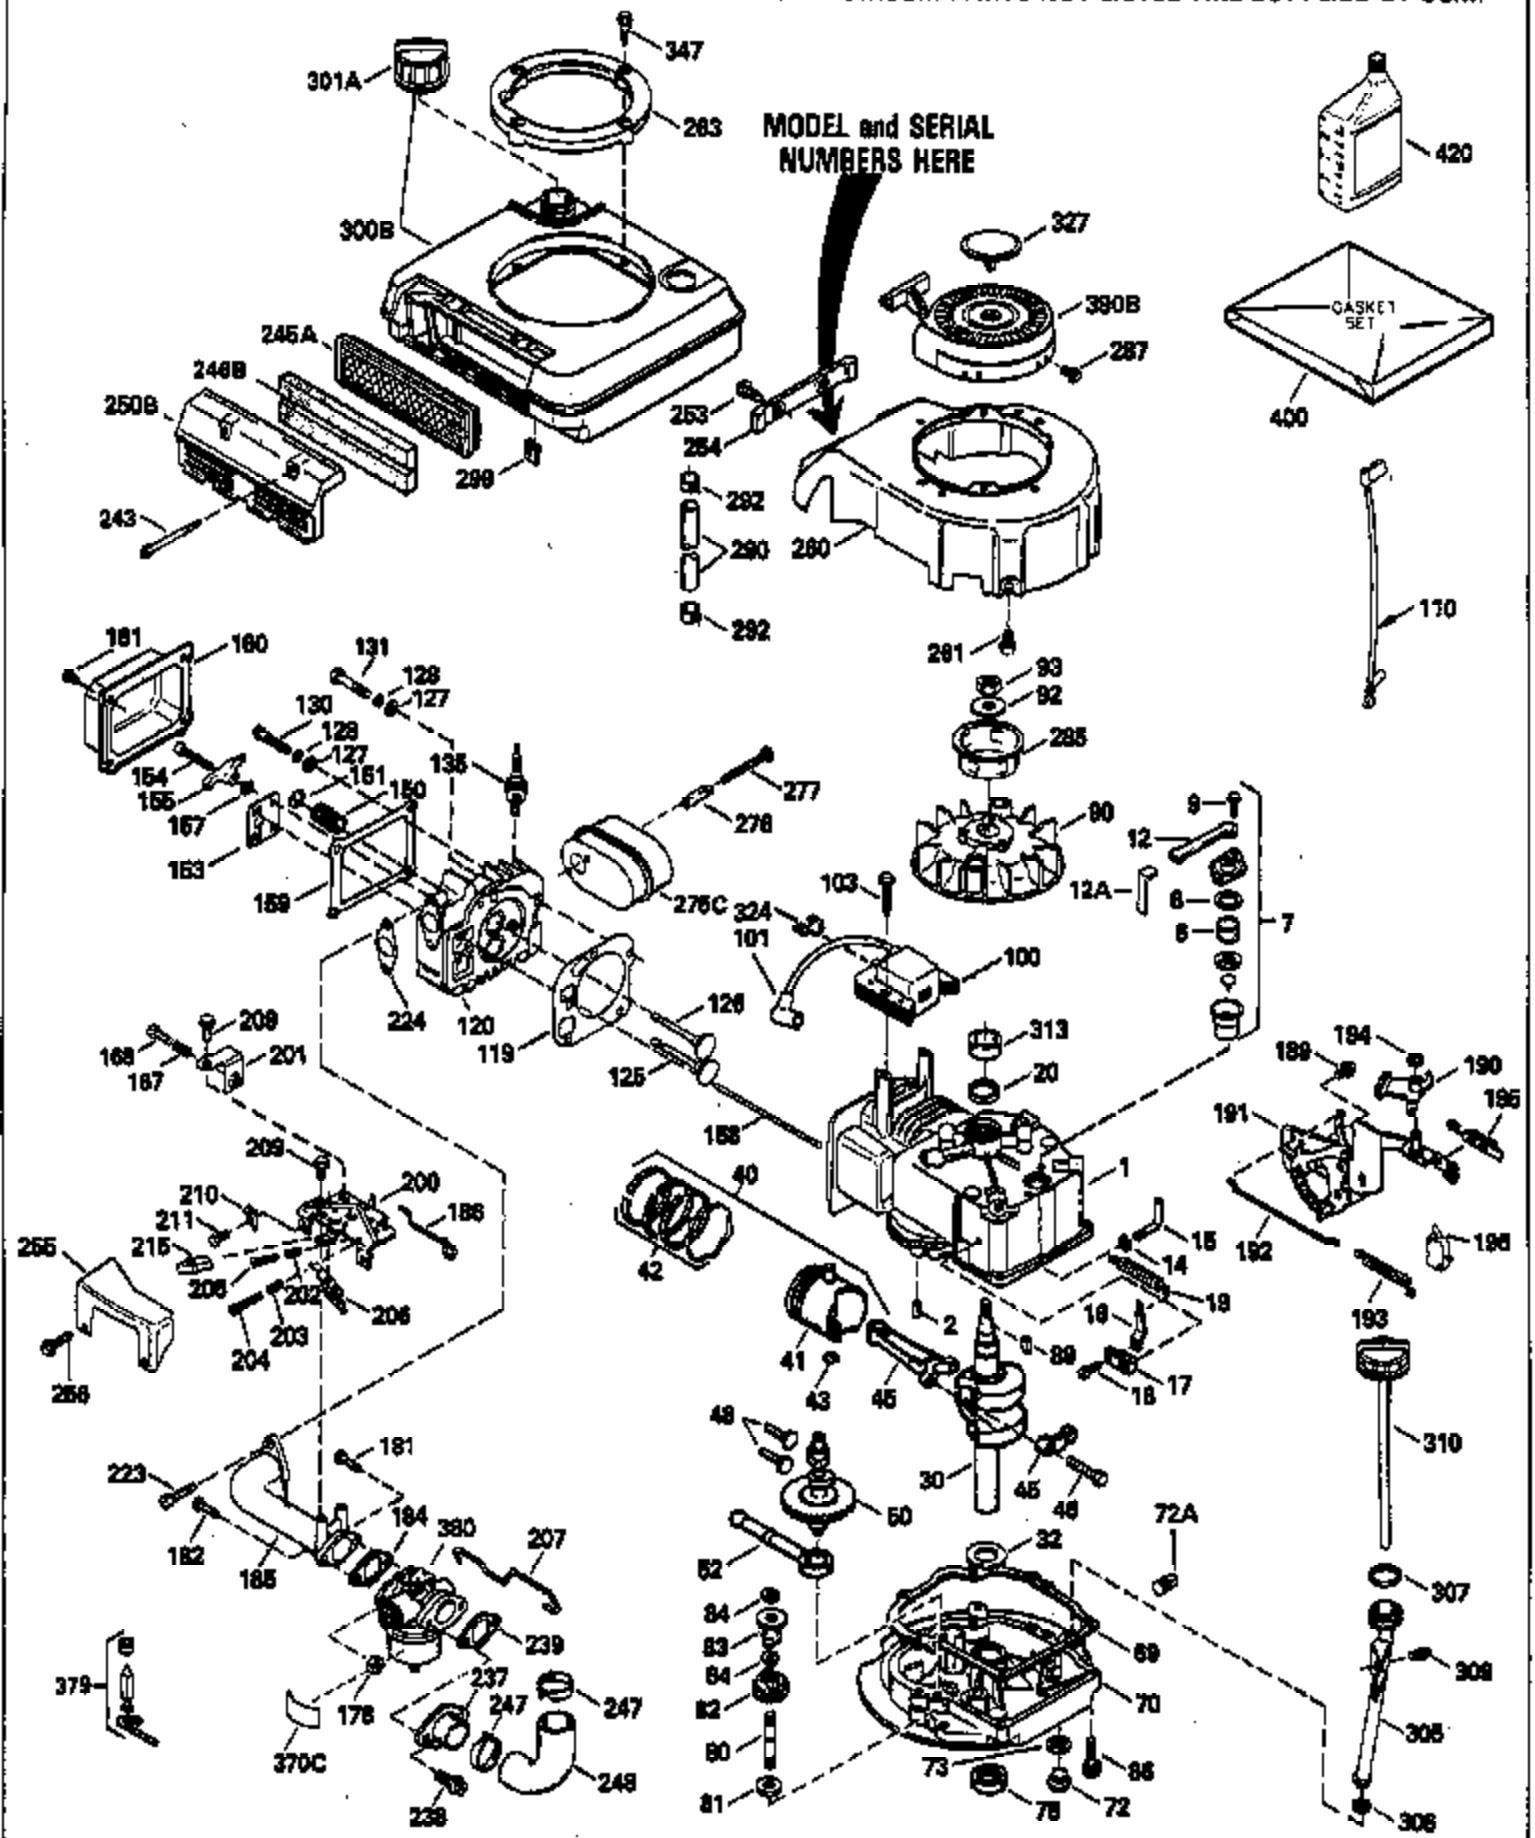

ILLUSTRATION SHOWS TYPICAL PARTS ONLY. ORDER BY PART NUMBER. PARTS NOT LISTED ARE SUPPLIED BY OEM.

MODEL and SERIAL
NUMBERS HERE

Ref #	Part Number	Qty	Description
1	35613		Cylinder (Incl. 2 & 20) (2-1/2" Bore)
2	26727		Pin, Dowel
6	33734		Element, Breather
7	34214A		Breather Assy. (Incl. 6, 8, 9, 12 & 12 A)
8	33735		* Gasket, Breather
9	30200		Screw, 10-24 x 9/16"
12	35496		Tube, Breather
14	28277		Washer, Flat
15	30589		Rod, Governor (Incl. 14)
16	31383A		Lever, Governor
17	31335		Clamp, Governor lever
18	650548		Screw, 8-32 x 5/16"
19	33578		Spring, Governor
20	32600		Seal, Oil
30	35715		Crankshaft
40	34514		Piston, Pin & Ring Set (Std.) (2-1/2" Bore)
40	34515		Piston, Pin & Ring Set (.010" OS)
40	34516		Piston, Pin & Ring Set (.020" OS)
41	32538B		Piston & Pin Ass'y. (Std.) (Incl. 43) (2-1/2")
41	32548B		Piston & Pin Ass'y. (.010" OS) (Incl. 43)
41	32549B		Piston & Pin Ass'y. (.020" OS) (Incl. 43)
42	28986		Ring Set, Piston (Std.)
42	28987		Ring Set, Piston (.010" OS)
42	28988		Ring Set, Piston (.020" OS)
43	20381		Ring, Piston pin retaining
45	30963B		Rod Assy., Connecting (Incl. 46)
46	32610A		Bolt, Connecting rod
48	35616		Valve, Lifter
50	33553		Camshaft (MCR)
52	29914		Pump Assy., Oil
69	35261		* Gasket, Mounting flange
70	34311B		Flange, Mounting (Incl. 72, 72A, 75, & 80)
72	30572		Plug, Oil drain (Incl. 73)
73	28833		* Drain Plug Gasket (Do not use w/plastic plug)
75	27897		Seal, Oil
80	30574		Shaft, Governor
81	30590A		Washer, Flat
82	30591		Gear Assy., Governor (Incl. 81)
83	30588A		Spool, Governor
84	29193		Ring, Retaining
86	650488		Screw, 1/4-20 x 1-1/4"
89	611004		Key, Flywheel
90	611044		Flywheel
92	650815		Washer, Belleville
93	650816		Nut, Flywheel
100	34443A		Solid State Assy.
101	610118		Cover, Spark Plug
103	650814		Screw, Torx T-15, 10-24 x 1"
110	34961		Ground Wire
119	35617		* Gasket, Cylinder head
120	35630		Head Cylinder
125	35621		Exhaust Valve (Std.) (Incl. 151)
125	35622		Exhaust Valve (1/32" OS) (Incl. 151)
126	35619		Intake Valve (Std.) (Incl. 151)
126	35620		Intake Valve (1/32" OS) (Incl. 151)
127	650691		Washer, Flat
128	650690		Washer, Belleville
130	650912		Screw, 5/16-18 x 1-1/2"