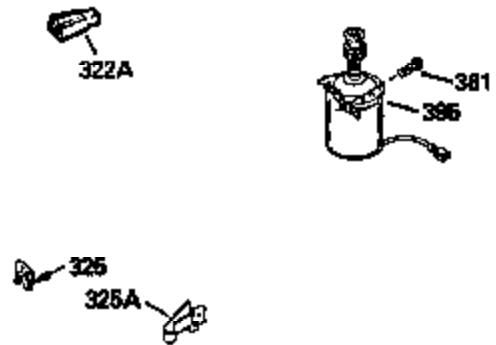

ILLUSTRATION SHOWS TYPICAL PARTS ONLY. ORDER BY PART NUMBER. PARTS NOT LISTED ARE SUPPLIED BY OEM.

Ref #	Part Number	Qty	Description
69	35261		* Gasket, Mounting flange
72	30572		Plug, Oil drain (Incl. 73)
73	28833		* Drain Plug Gasket (Do not use w/plastic plug)
75	27897		Seal, Oil
86	650488		Screw, 1/4-20 x 1-1/4"
103	650814		Screw, Torx T-15, 10-24 x 1"
153	35623		Guide, Push rod
275	35637		Muffler
276A	35638		Plate, Lock
277	650915		Screw, 1/4-20 x 3-5/32"
314	650767		Screw, 8-36 x 5/8"
315	35365		Coil Assy., Alternator
318	35587		Seal, Connector
322	34977		Connector, Body
322	610921		Connector, Body
325	29443		Clip, Fuel line
330	35356		Wire, Ground
361	650831		Screw, 1/4-20 x 15/32"
395	35709		Starter Motor (12 Volt) (Refer to Division 5, Section D, page 18 or Fiche 11, Grid G-11 for breakdown)