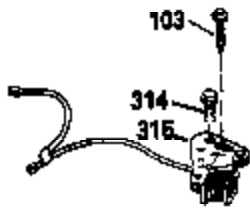

ILLUSTRATION SHOWS TYPICAL PARTS ONLY. ORDER BY PART NUMBER. PARTS NOT LISTED ARE SUPPLIED BY OEM.

Ref #	Part Number	Qty	Description
69	35261		* Gasket, Mounting flange
72	30572		Plug, Oil drain (Incl. 73)
73	28833		* Drain Plug Gasket (Do not use w/plastic plug)
75	27897		Seal, Oil
86	650488		Screw, 1/4-20 x 1-1/4"
103	650814		Screw, Torx T-15, 10-24 x 1"
153	35623		Guide, Push rod
275	35637		Muffler
276A	35638		Plate, Lock
277	650915		Screw, 1/4-20 x 3-5/32"
314	650767		Screw, 8-36 x 5/8"
315	35365		Coil Assy., Alternator
318	35587		Seal, Connector
322	34977		Connector, Body
322	610921		Connector, Body
325	29443		Clip, Fuel line
330	35356		Wire, Ground
361	650831		Screw, 1/4-20 x 15/32"
395	35709		Starter Motor (12 Volt) (Refer to Division 5, Section D, page 18 or Fiche 11, Grid G-11 for breakdown)