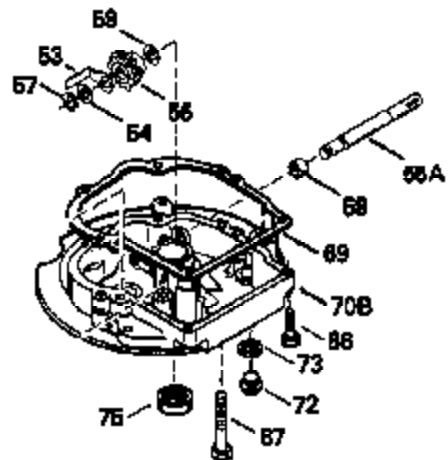

ILLUSTRATION SHOWS TYPICAL PARTS ONLY. ORDER BY PART NUMBER. PARTS NOT LISTED ARE SUPPLIED BY OEM.

Ref #	Part Number	Qty	Description
69	35261		* Gasket, Mounting flange
72	30572		Plug, Oil drain (Incl. 73)
73	28833		* Drain Plug Gasket (Do not use w/plastic plug)
75	27897		Seal, Oil
86	650488		Screw, 1/4-20 x 1-1/4"
103	650814		Screw, Torx T-15, 10-24 x 1"
153	35623		Guide, Push rod
275	35637		Muffler
276A	35638		Plate, Lock
277	650915		Screw, 1/4-20 x 3-5/32"
314	650767		Screw, 8-36 x 5/8"
315	35365		Coil Assy., Alternator
318	35587		Seal, Connector
322	34977		Connector, Body
322	610921		Connector, Body
325	29443		Clip, Fuel line
330	35356		Wire, Ground
361	650831		Screw, 1/4-20 x 15/32"
395	35709		Starter Motor (12 Volt) (Refer to Division 5, Section D, page 18 or Fiche 11, Grid G-11 for breakdown)