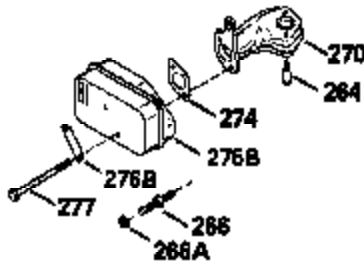

ILLUSTRATION SHOWS TYPICAL PARTS ONLY. ORDER BY PART NUMBER. PARTS NOT LISTED ARE SUPPLIED BY OEM.

Ref #	Part Number	Qty	Description
69	35261		* Gasket, Mounting flange
72	30572		Plug, Oil drain (Incl. 73)
73	28833		* Drain Plug Gasket (Do not use w/plastic plug)
75	27897		Seal, Oil
86	650488		Screw, 1/4-20 x 1-1/4"
103	650814		Screw, Torx T-15, 10-24 x 1"
153	35623		Guide, Push rod
275	35637		Muffler
276A	35638		Plate, Lock
277	650915		Screw, 1/4-20 x 3-5/32"
314	650767		Screw, 8-36 x 5/8"
315	35365		Coil Assy., Alternator
318	35587		Seal, Connector
322	34977		Connector, Body
322	610921		Connector, Body
325	29443		Clip, Fuel line
330	35356		Wire, Ground
361	650831		Screw, 1/4-20 x 15/32"
395	35709		Starter Motor (12 Volt) (Refer to Division 5, Section D, page 18 or Fiche 11, Grid G-11 for breakdown)