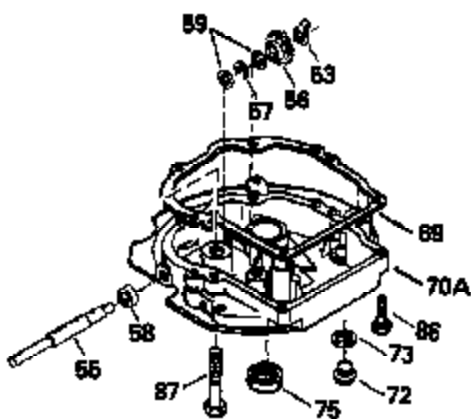

ILLUSTRATION SHOWS TYPICAL PARTS ONLY. ORDER BY PART NUMBER. PARTS NOT LISTED ARE SUPPLIED BY OEM.

Ref #	Part Number	Qty	Description
69	35261		* Gasket, Mounting flange
72	30572		Plug, Oil drain (Incl. 73)
73	28833		* Drain Plug Gasket (Do not use w/plastic plug)
75	27897		Seal, Oil
86	650488		Screw, 1/4-20 x 1-1/4"
103	650814		Screw, Torx T-15, 10-24 x 1"
153	35623		Guide, Push rod
275	35637		Muffler
276A	35638		Plate, Lock
277	650915		Screw, 1/4-20 x 3-5/32"
314	650767		Screw, 8-36 x 5/8"
315	35365		Coil Assy., Alternator
318	35587		Seal, Connector
322	34977		Connector, Body
322	610921		Connector, Body
325	29443		Clip, Fuel line
330	35356		Wire, Ground
361	650831		Screw, 1/4-20 x 15/32"
395	35709		Starter Motor (12 Volt) (Refer to Division 5, Section D, page 18 or Fiche 11, Grid G-11 for breakdown)