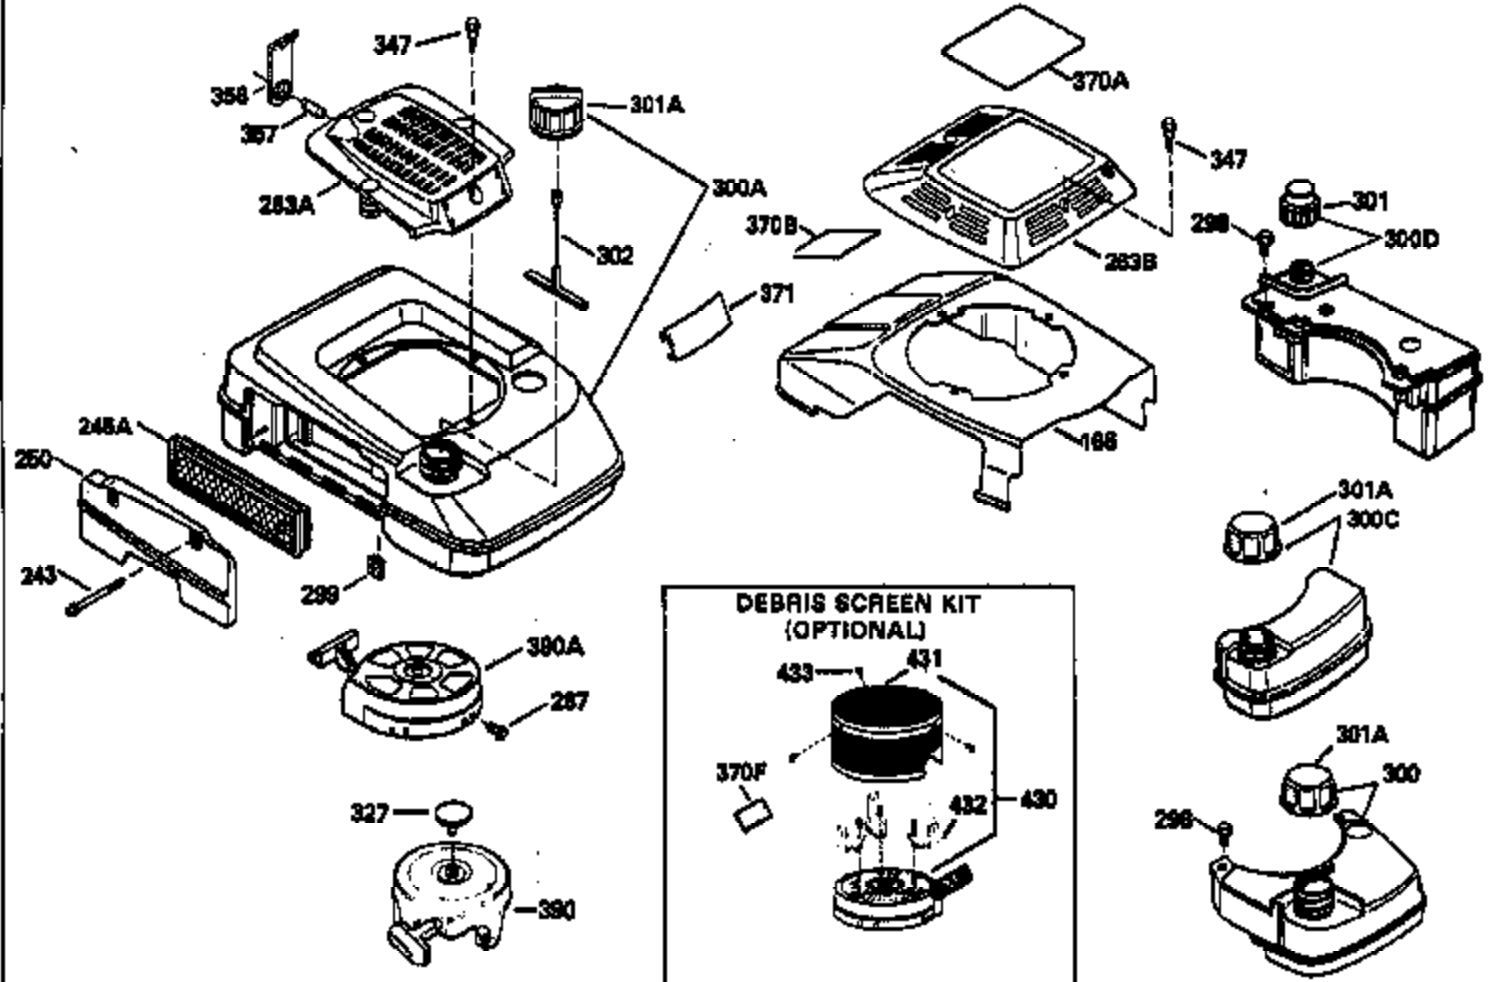

ILLUSTRATION SHOWS TYPICAL PARTS ONLY. ORDER BY PART NUMBER. PARTS NOT LISTED ARE SUPPLIED BY OEM.

Ref #	Part Number	Qty	Description
153	35623		Guide, Push rod
237	32971		Adapter, Air cleaner
238	650709		Screw, 10-32 x 7/16"
239	35815		* Gasket, Air cleaner
243	650899		Screw, 10-32 x 2-3/32"
245A	35500		Air Cleaner Filter
247	35505		Clamp, Air cleaner
287	650884		Screw, 8-32 x 1/2"
299	650900		Clip, "U" Type nut, 10-32
301A	35355		Cap, Fuel
327	35392		Plug, Starter
347	650898		Screw, 10-32 x 27/32"
357	34985		Retainer, Starter rope
370F	34387		Decal, Instruction (optional)
430	730574		Optional Screen Kit (Incl.370F,431,43 2,433)
431	35596		Debris Screen (Optional)
432	35597		Debris Screen Bracket (Optional)
433	650910		Screw, 8-32 x 1/4" (Optional)