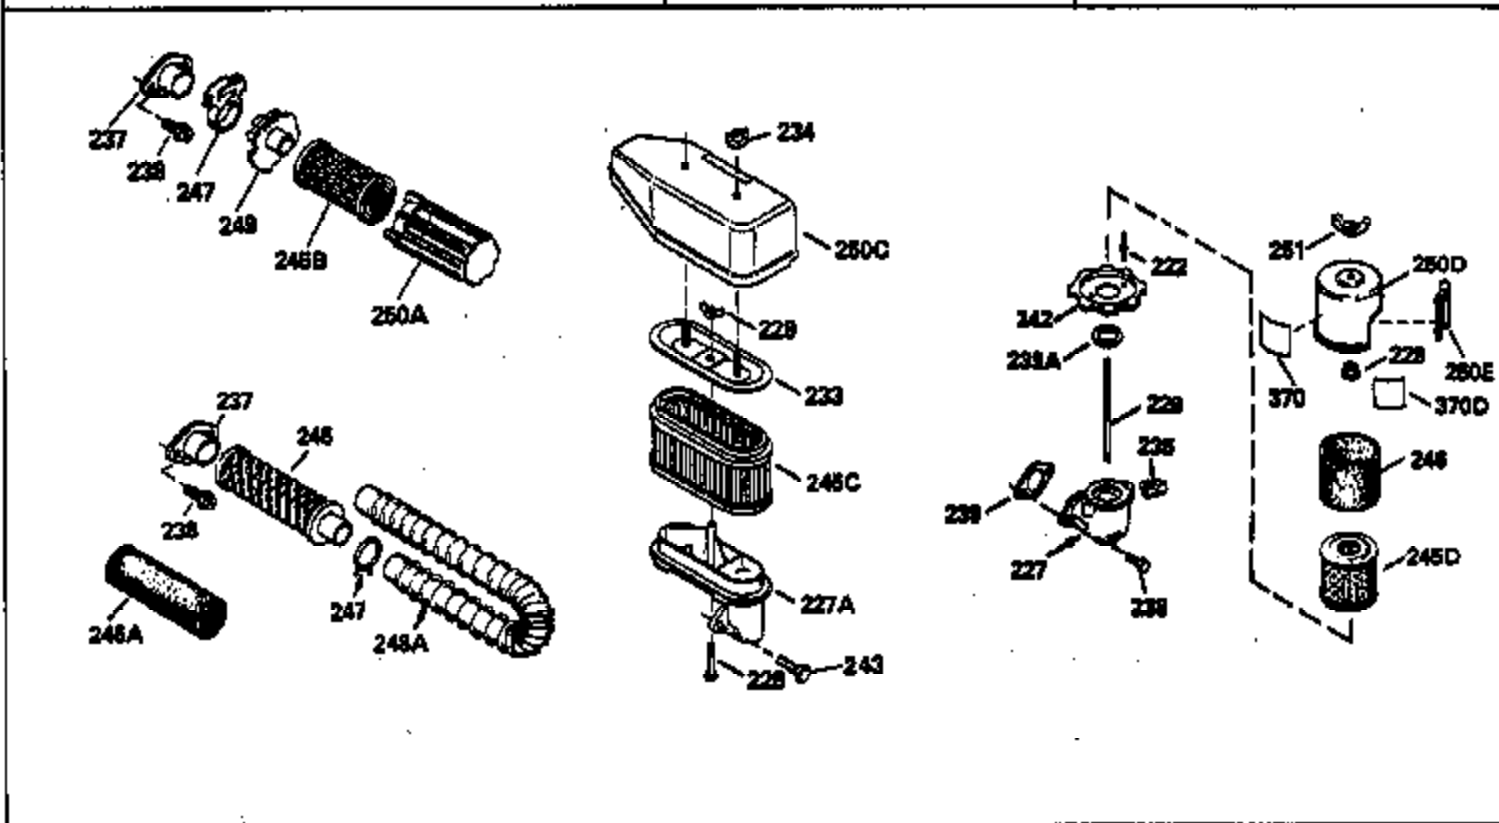

ILLUSTRATION SHOWS TYPICAL PARTS ONLY. ORDER BY PART NUMBER. PARTS NOT LISTED ARE SUPPLIED BY OEM.

Ref #	Part Number	Qty	Description
153	35623		Guide, Push rod
237	32971		Adapter, Air cleaner
238	650709		Screw, 10-32 x 7/16"
239	35815		* Gasket, Air cleaner
243	650899		Screw, 10-32 x 2-3/32"
245A	35500		Air Cleaner Filter
247	35505		Clamp, Air cleaner
287	650884		Screw, 8-32 x 1/2"
299	650900		Clip, "U" Type nut, 10-32
301A	35355		Cap, Fuel
327	35392		Plug, Starter
347	650898		Screw, 10-32 x 27/32"
357	34985		Retainer, Starter rope
370F	34387		Decal, Instruction (optional)
430	730574		Optional Screen Kit (Incl.370F,431,43 2,433)
431	35596		Debris Screen (Optional)
432	35597		Debris Screen Bracket (Optional)
433	650910		Screw, 8-32 x 1/4" (Optional)