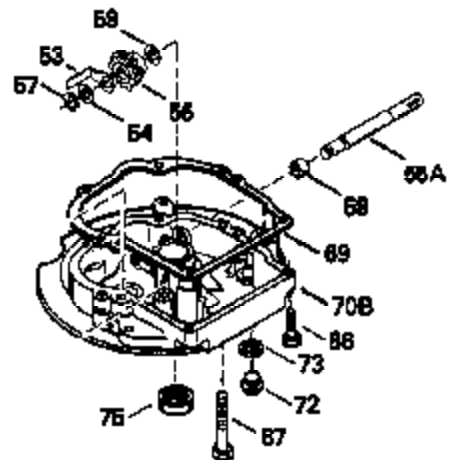

ILLUSTRATION SHOWS TYPICAL PARTS ONLY. ORDER BY PART NUMBER. PARTS NOT LISTED ARE SUPPLIED BY OEM.

Ref #	Part Number	Qty	Description
69	35261		* Gasket, Mounting flange
72	30572		Plug, Oil drain (Incl. 73)
73	28833		* Drain Plug Gasket (Do not use w/plastic plug)
75	27897		Seal, Oil
86	650488		Screw, 1/4-20 x 1-1/4"
103	650814		Screw, Torx T-15, 10-24 x 1"
153	35623		Guide, Push rod
275	35637		Muffler
276A	35638		Plate, Lock
277	650915		Screw, 1/4-20 x 3-5/32"
325	29443		Clip, Fuel line