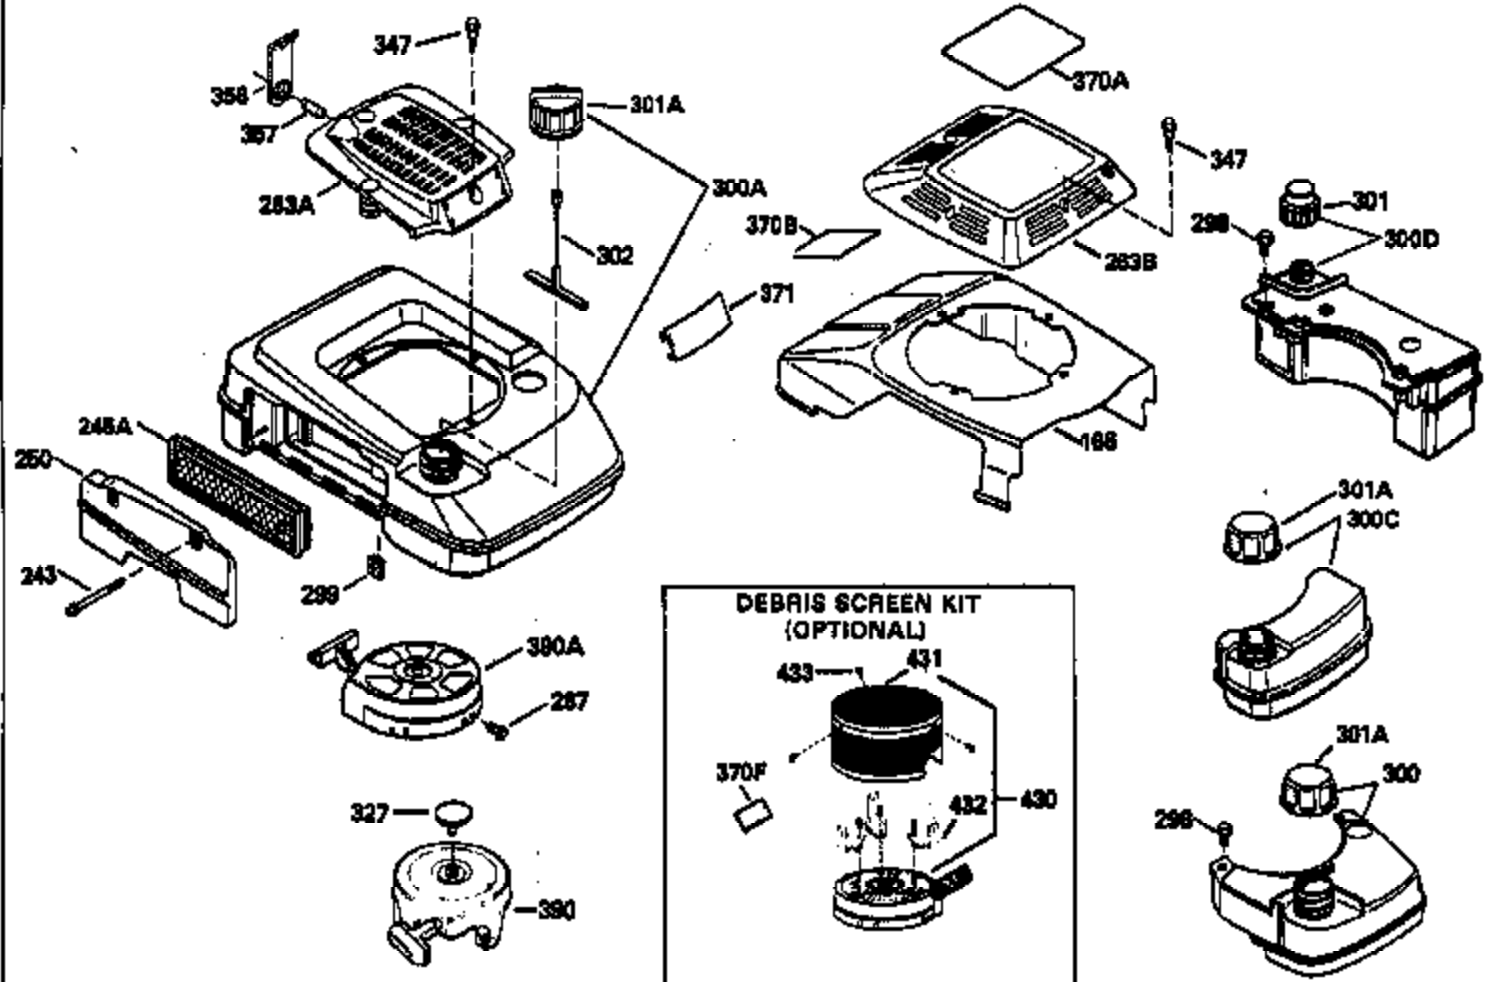

Ref #	Part Number	Qty	Description
380	632528		Carburetor (Incl. 184) (Refer to Division 5, Section A, page A1-14 or Fiche 11, Grid F-1 for breakdown)
390B	590621		Rewind Starter (Refer to Division 5, Section C, page 34 or Fiche 11, Grid G-3 for breakdown)
400	35633A		Gasket Set (Incl. items marked*)
420	730225		SAE 30, 4-Cycle Engine Oil (Quart)

ILLUSTRATION SHOWS TYPICAL PARTS ONLY. ORDER BY PART NUMBER. PARTS NOT LISTED ARE SUPPLIED BY OEM.