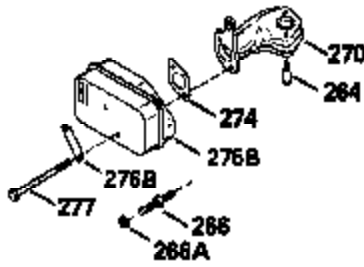

ILLUSTRATION SHOWS TYPICAL PARTS ONLY. ORDER BY PART NUMBER. PARTS NOT LISTED ARE SUPPLIED BY OEM.

Ref #	Part Number	Qty	Description
69	35261		* Gasket, Mounting flange
72	30572		Plug, Oil drain (Incl. 73)
73	28833		* Drain Plug Gasket (Do not use w/plastic plug)
75	27897		Seal, Oil
86	650488		Screw, 1/4-20 x 1-1/4"
103	650814		Screw, Torx T-15, 10-24 x 1"
153	35623		Guide, Push rod
275	35637		Muffler
276A	35638		Plate, Lock
277	650915		Screw, 1/4-20 x 3-5/32"
325	29443		Clip, Fuel line