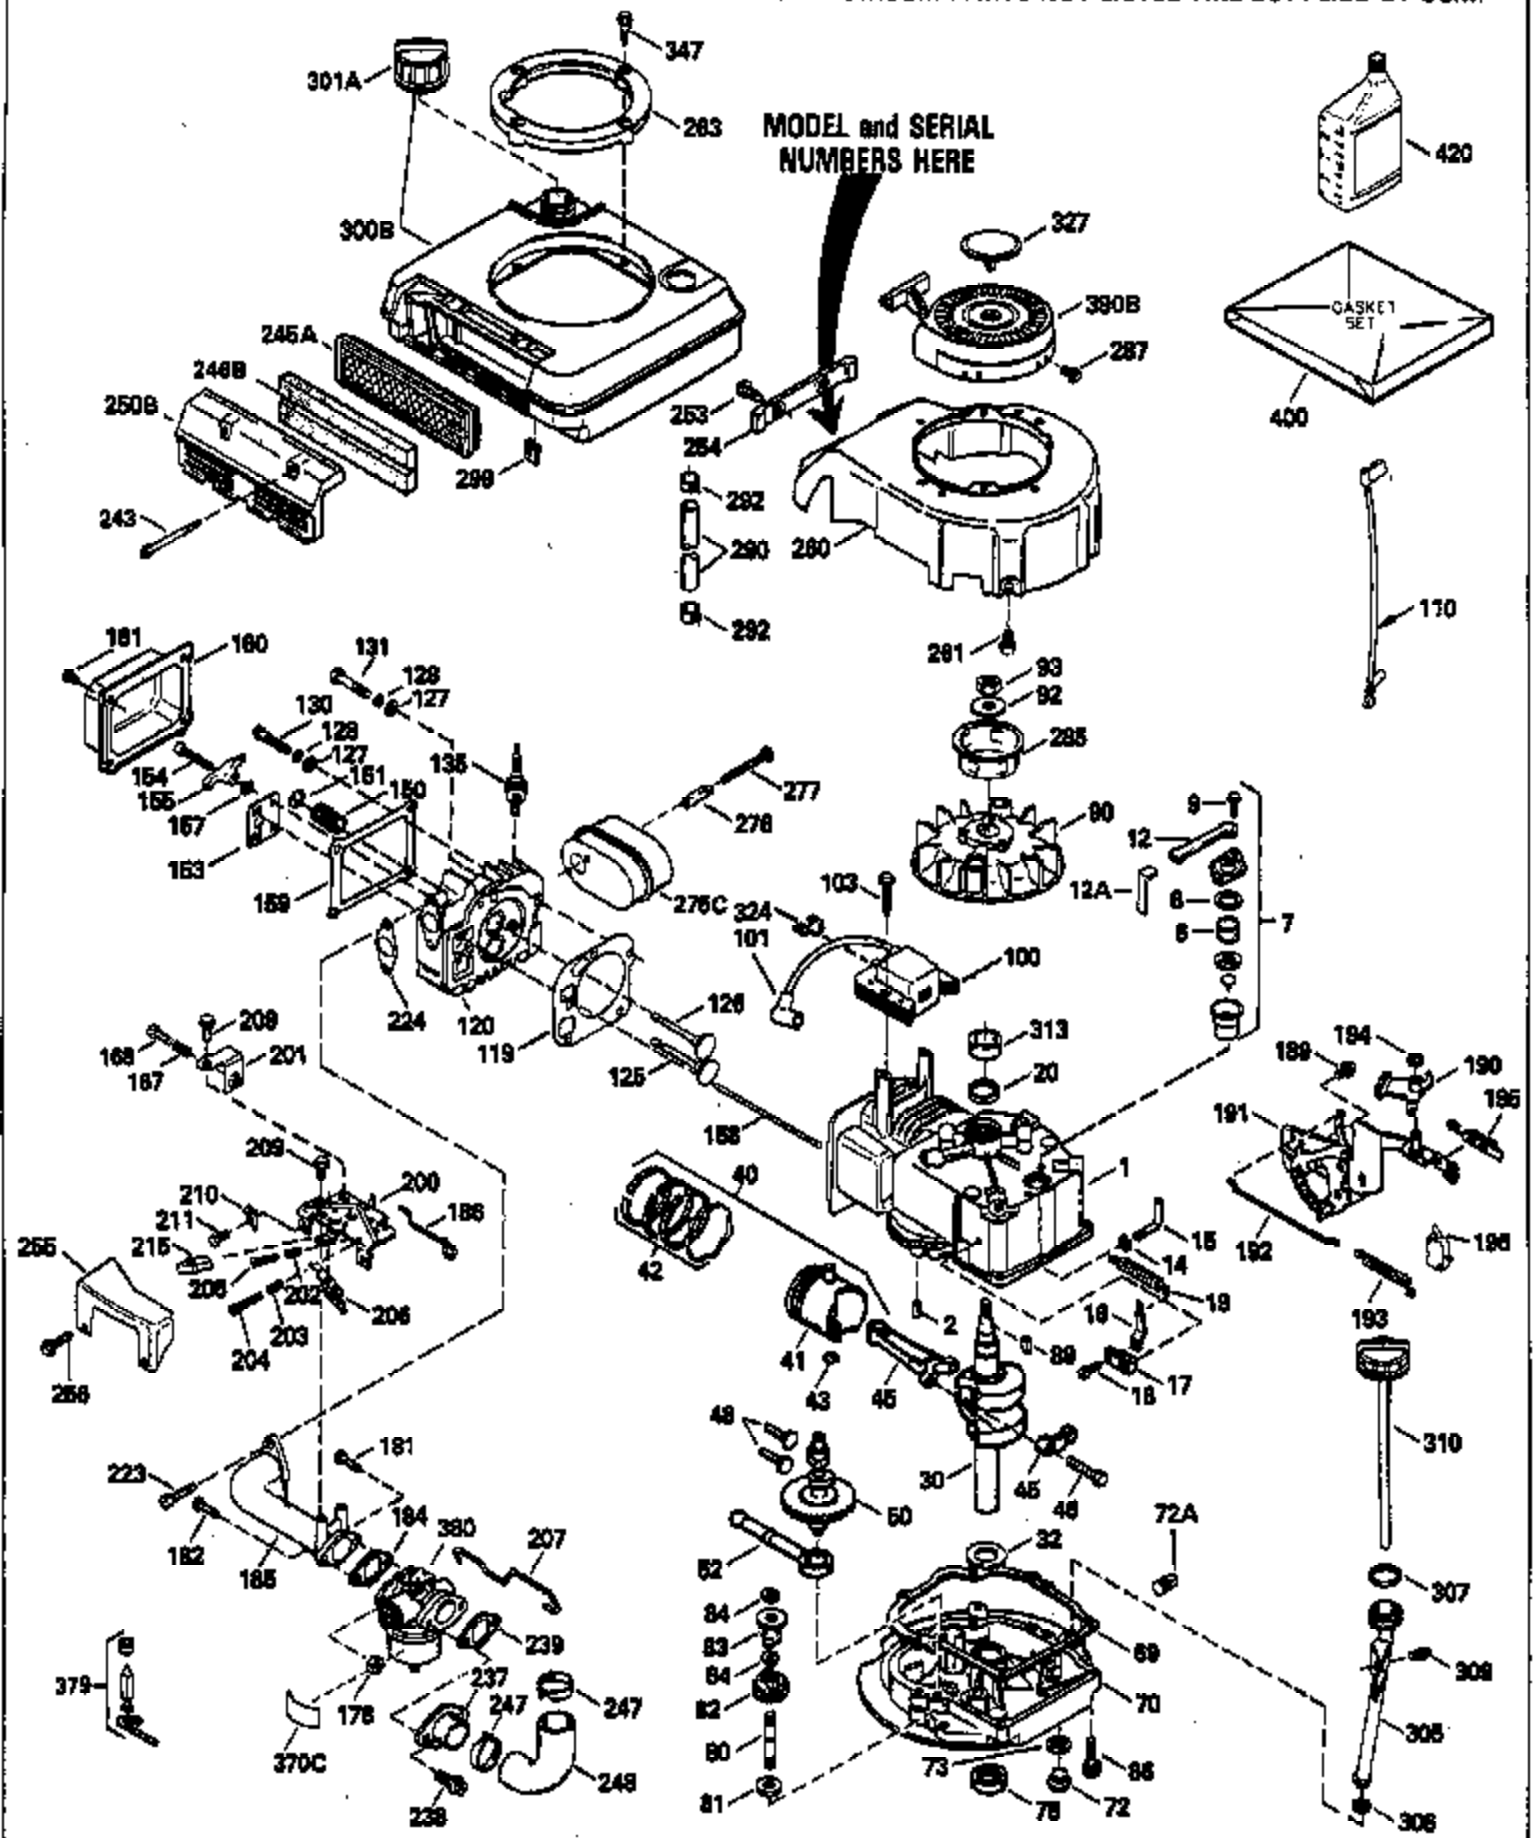

ILLUSTRATION SHOWS TYPICAL PARTS ONLY. ORDER BY PART NUMBER. PARTS NOT LISTED ARE SUPPLIED BY OEM.

MODEL and SERIAL
NUMBERS HERE

Ref #	Part Number	Qty	Description
1	35613		Cylinder (Incl. 2 & 20) (2-1/2" Bore)
2	26727		Pin, Dowel
6	33734		Element, Breather
7	34214A		Breather Assy. (Incl. 6, 8, 9, 12 & 12 A)
8	33735		* Gasket, Breather
9	30200		Screw, 10-24 x 9/16"
12	35496		Tube, Breather
14	28277		Washer, Flat
15	30589		Rod, Governor (Incl. 14)
16	31383A		Lever, Governor
17	31335		Clamp, Governor lever
18	650548		Screw, 8-32 x 5/16"
19	33578		Spring, Governor
20	32600		Seal, Oil
30	35644A		Crankshaft
40	34514		Piston, Pin & Ring Set (Std.) (2-1/2" Bore)
40	34515		Piston, Pin & Ring Set (.010" OS)
40	34516		Piston, Pin & Ring Set (.020" OS)
41	32538B		Piston & Pin Ass'y. (Std.) (Incl. 43) (2-1/2")
41	32548B		Piston & Pin Ass'y. (.010" OS) (Incl. 43)
41	32549B		Piston & Pin Ass'y. (.020" OS) (Incl. 43)
42	28986		Ring Set, Piston (Std.)
42	28987		Ring Set, Piston (.010" OS)
42	28988		Ring Set, Piston (.020" OS)
43	20381		Ring, Piston pin retaining
45	30963B		Rod Assy., Connecting (Incl. 46)
46	32610A		Bolt, Connecting rod
48	35616		Valve, Lifter
50	33553		Camshaft (MCR)
52	29914		Pump Assy., Oil
69	35261		* Gasket, Mounting flange
70	35179A		Mounting Flange (Incl. 72, 75 & 80)
72	30572		Plug, Oil drain (Incl. 73)
73	28833		* Drain Plug Gasket (Do not use w/plastic plug)
75	27897		Seal, Oil
80	30574		Shaft, Governor
81	30590A		Washer, Flat
82	30591		Gear Assy., Governor (Incl. 81)
83	30588A		Spool, Governor
84	29193		Ring, Retaining
86	650488		Screw, 1/4-20 x 1-1/4"
89	610961		Key, Flywheel
90	611123		Flywheel
92	650815		Washer, Belleville
93	650816		Nut, Flywheel
100	34443A		Solid State Assy.
101	610118		Cover, Spark Plug
103	650814		Screw, Torx T-15, 10-24 x 1"
110	34231		Ground Wire
119	35617		* Gasket, Cylinder head
120	35630		Head Cylinder
125	35621		Exhaust Valve (Std.) (Incl. 151)
125	35622		Exhaust Valve (1/32" OS) (Incl. 151)
126	35619		Intake Valve (Std.) (Incl. 151)
126	35620		Intake Valve (1/32" OS) (Incl. 151)
127	650691		Washer, Flat
128	650690		Washer, Belleville
130	650912		Screw, 5/16-18 x 1-1/2"