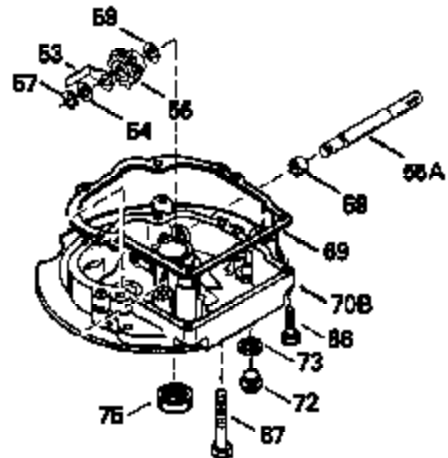

ILLUSTRATION SHOWS TYPICAL PARTS ONLY. ORDER BY PART NUMBER. PARTS NOT LISTED ARE SUPPLIED BY OEM.

Ref #	Part Number	Qty	Description
69	35261		* Gasket, Mounting flange
72	30572		Plug, Oil drain (Incl. 73)
73	28833		* Drain Plug Gasket (Do not use w/plastic plug)
75	27897		Seal, Oil
86	650488		Screw, 1/4-20 x 1-1/4"
103	650814		Screw, Torx T-15, 10-24 x 1"
153	35623		Guide, Push rod
264	650918		Screw, Torx T30, 1/4-20 x 1-7/32"
266	650917		Stud, Manifold
266A	29752		Nut & Lockwasher, 1/4-28
270	35720		Manifold Assy., Exhaust
274	35865		* Gasket, Exhaust Manifold
275B	35744		Muffler
277	650729		Screw, 5/16-18 x 3-3/16"
325	29443		Clip, Fuel line