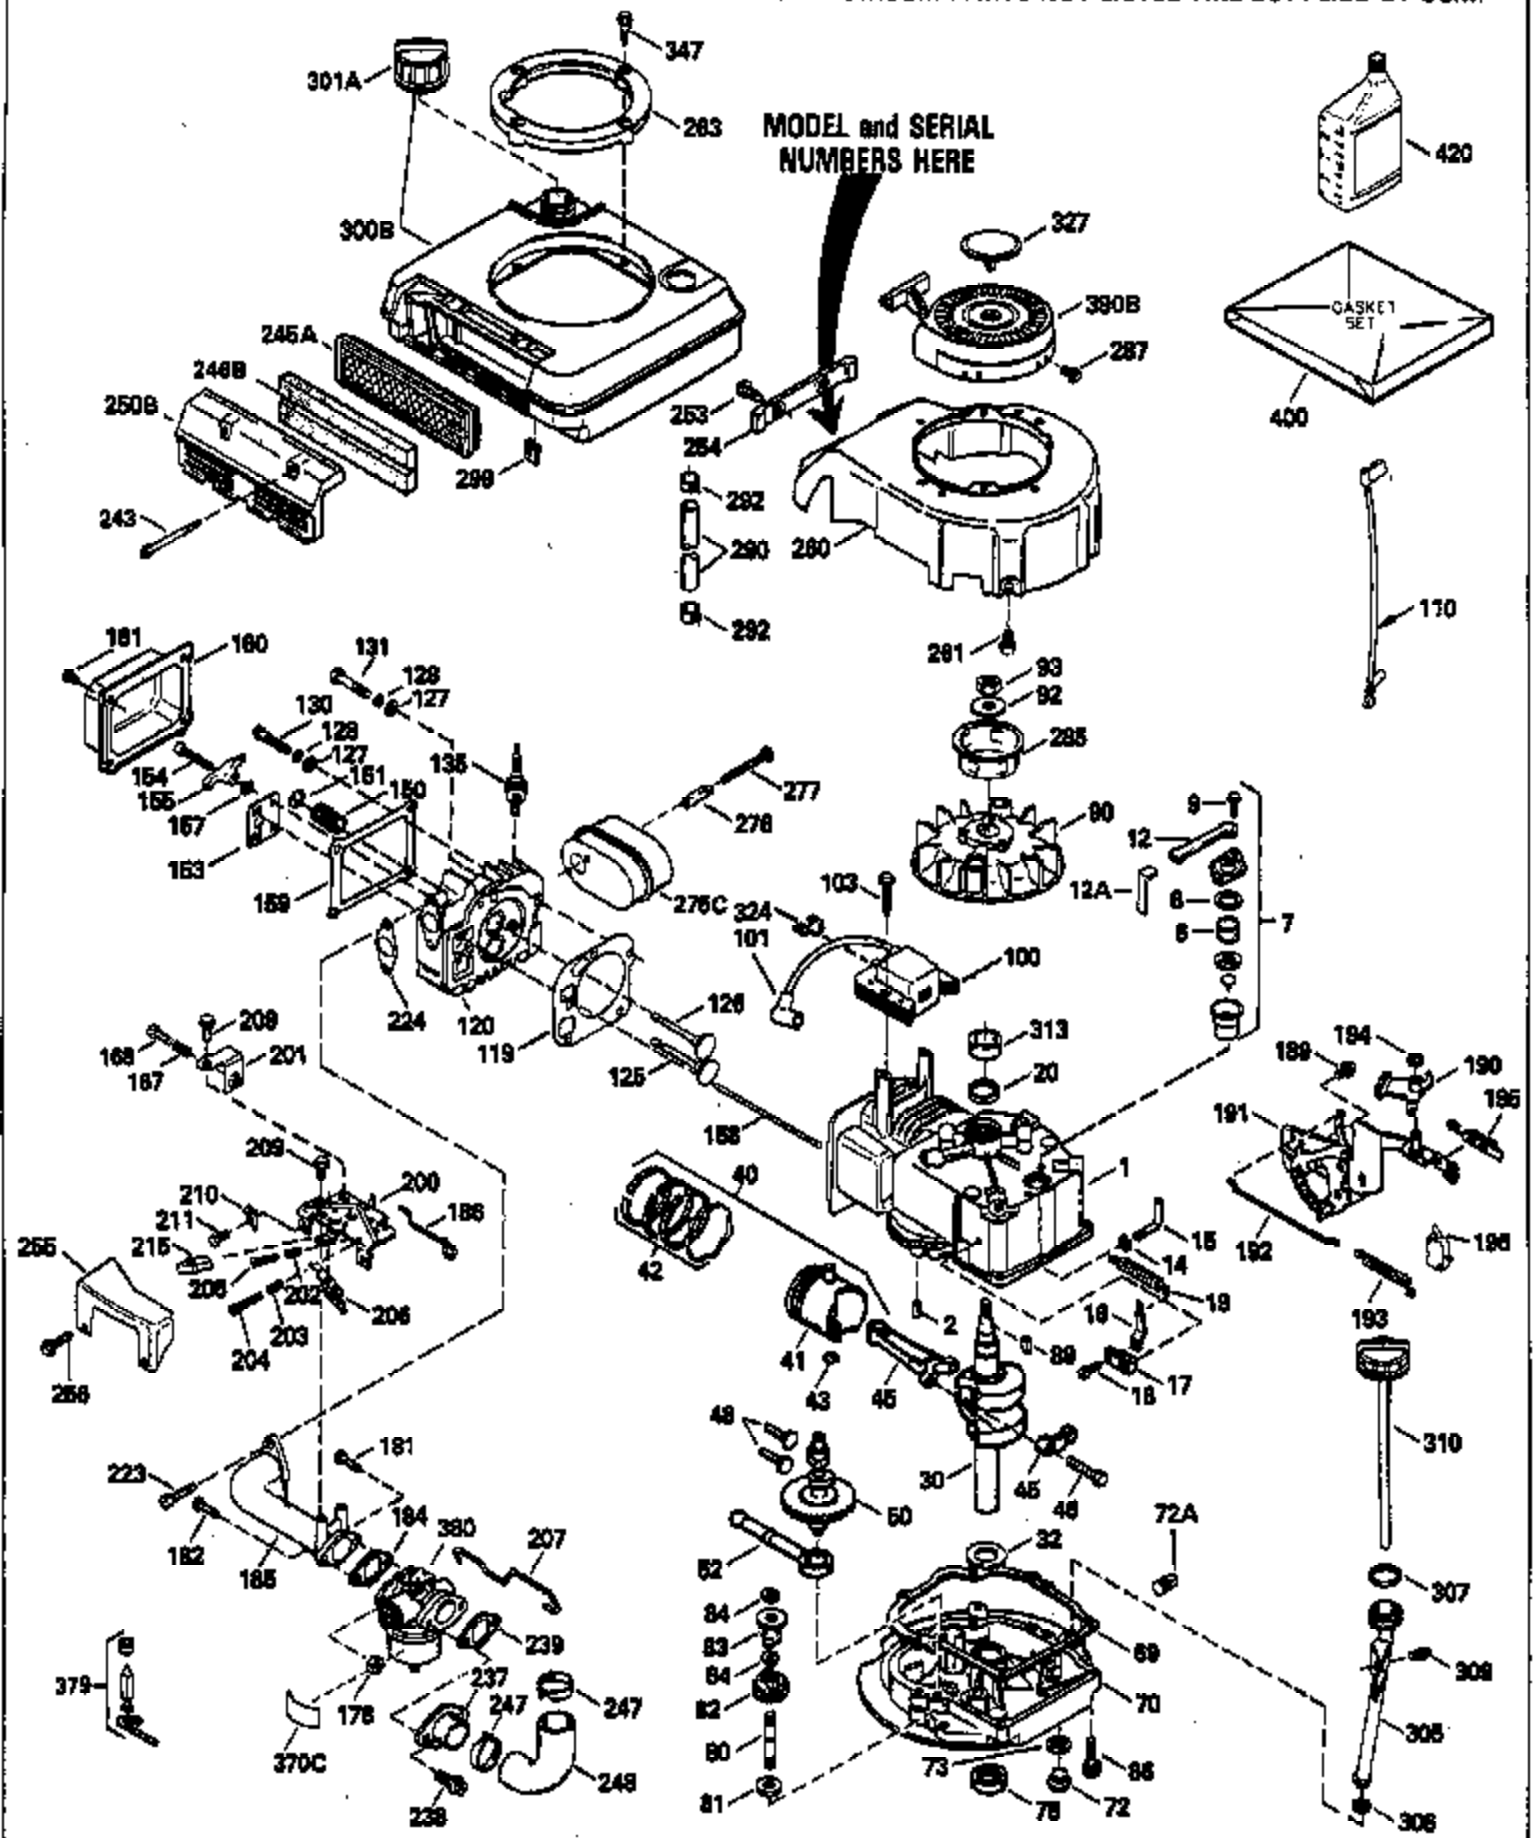

ILLUSTRATION SHOWS TYPICAL PARTS ONLY. ORDER BY PART NUMBER. PARTS NOT LISTED ARE SUPPLIED BY OEM.

MODEL and SERIAL
NUMBERS HERE

Ref #	Part Number	Qty	Description
1	35613		Cylinder (Incl. 2 & 20) (2-1/2" Bore)
2	26727		Pin, Dowel
6	33734		Element, Breather
7	34214A		Breather Assy. (Incl. 6, 8, 9, 12 & 12 A)
8	33735		* Gasket, Breather
9	30200		Screw, 10-24 x 9/16"
12	35496		Tube, Breather
14	28277		Washer, Flat
15	30589		Rod, Governor (Incl. 14)
16	31383A		Lever, Governor
17	31335		Clamp, Governor lever
18	650548		Screw, 8-32 x 5/16"
19	33578		Spring, Governor
20	32600		Seal, Oil
30	35715		Crankshaft
40	34514		Piston, Pin & Ring Set (Std.) (2-1/2" Bore)
40	34515		Piston, Pin & Ring Set (.010" OS)
40	34516		Piston, Pin & Ring Set (.020" OS)
41	32538B		Piston & Pin Ass'y. (Std.) (Incl. 43) (2-1/2")
41	32548B		Piston & Pin Ass'y. (.010" OS) (Incl. 43)
41	32549B		Piston & Pin Ass'y. (.020" OS) (Incl. 43)
42	28986		Ring Set, Piston (Std.)
42	28987		Ring Set, Piston (.010" OS)
42	28988		Ring Set, Piston (.020" OS)
43	20381		Ring, Piston pin retaining
45	30963B		Rod Assy., Connecting (Incl. 46)
46	32610A		Bolt, Connecting rod
48	35616		Valve, Lifter
50	33553		Camshaft (MCR)
52	29914		Pump Assy., Oil
69	35261		* Gasket, Mounting flange
70	35717		Mounting Flange (Incl. 72, 75 & 80)
72	30572		Plug, Oil drain (Incl. 73)
73	28833		* Drain Plug Gasket (Do not use w/plastic plug)
75	27897		Seal, Oil
80	30574		Shaft, Governor
81	30590A		Washer, Flat
82	30591		Gear Assy., Governor (Incl. 81)
83	30588A		Spool, Governor
84	29193		Ring, Retaining
86	650488		Screw, 1/4-20 x 1-1/4"
89	611004		Key, Flywheel
90	611112		Flywheel
92	650815		Washer, Belleville
93	650816		Nut, Flywheel
100	34443A		Solid State Assy.
101	610118		Cover, Spark Plug
103	650814		Screw, Torx T-15, 10-24 x 1"
110	34231		Ground Wire
119	35617		* Gasket, Cylinder head
120	35630		Head Cylinder
125	35621		Exhaust Valve (Std.) (Incl. 151)
125	35622		Exhaust Valve (1/32" OS) (Incl. 151)
126	35619		Intake Valve (Std.) (Incl. 151)
126	35620		Intake Valve (1/32" OS) (Incl. 151)
127	650691		Washer, Flat
128	650690		Washer, Belleville
130	650912		Screw, 5/16-18 x 1-1/2"