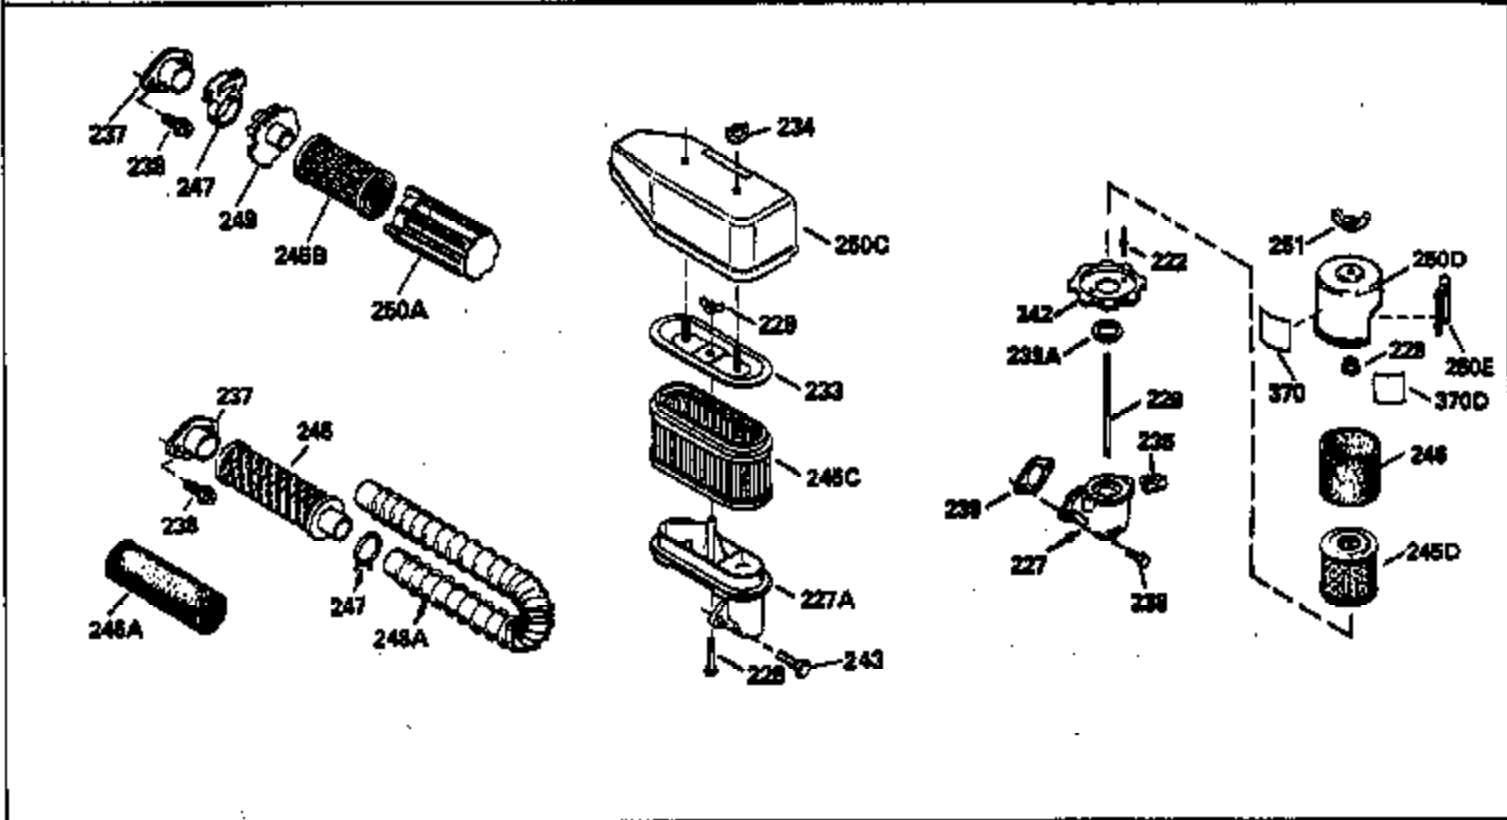

ILLUSTRATION SHOWS TYPICAL PARTS ONLY. ORDER BY PART NUMBER. PARTS NOT LISTED ARE SUPPLIED BY OEM.

Ref #	Part Number	Qty	Description
153	35623		Guide, Push rod
237	32971		Adapter, Air cleaner
238	650709		Screw, 10-32 x 7/16"
239	35815		* Gasket, Air cleaner
243	650899		Screw, 10-32 x 2-3/32"
245A	35500		Air Cleaner Filter
247	35505		Clamp, Air cleaner
287	650884		Screw, 8-32 x 1/2"
299	650900		Clip, "U" Type nut, 10-32
301A	35355		Cap, Fuel
327	35392		Plug, Starter
347	650898		Screw, 10-32 x 27/32"
370F	34387		Decal, Instruction (optional)
430	730574		Optional Screen Kit (Incl.370F,431,43 2,433)
431	35596		Debris Screen (Optional)
432	35597		Debris Screen Bracket (Optional)
433	650910		Screw, 8-32 x 1/4" (Optional)