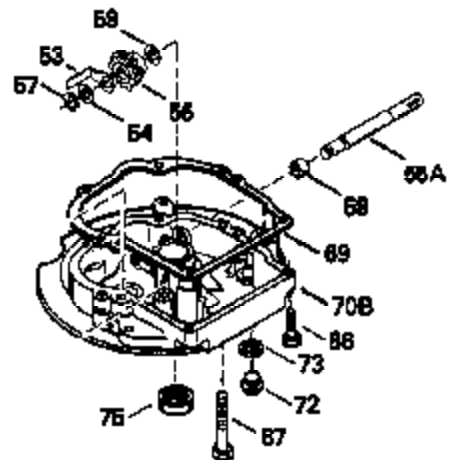

ILLUSTRATION SHOWS TYPICAL PARTS ONLY. ORDER BY PART NUMBER. PARTS NOT LISTED ARE SUPPLIED BY OEM.

Ref #	Part Number	Qty	Description
53	31745		Washer, Tang
55	35152		Shaft, PTO
56	33401		Gear, R.H. Worm
57	33537		Ring, Retaining
58	31744		Seal, Oil
59	31747		Washer, Flat
69	35261		* Gasket, Mounting flange
70A	33535B		Mounting Flange (Incl. 58, 72, 75 & 8 0)
72	30572		Plug, Oil drain (Incl. 73)
73	28833		* Drain Plug Gasket (Do not use w/plastic plug)
75	26208		Seal, Oil
86	650488		Screw, 1/4-20 x 1-1/4"
87	650492		Screw, 1/4-20 x 2-1/4"
103	650814		Screw, Torx T-15, 10-24 x 1"
153	35623		Guide, Push rod
264	650918		Screw, Torx T30, 1/4-20 x 1-7/32"
266	650917		Stud, Manifold
266A	29752		Nut & Lockwasher, 1/4-28
270	35720		Manifold Assy., Exhaust
275A	391028		Muffler
277	650697A		Screw, 5/16-18 x 2-1/2"
284A	650665		Screw, 1/4-15 x 7/8"
284	34422		Deflector, Exhaust
325	29443		Clip, Fuel line