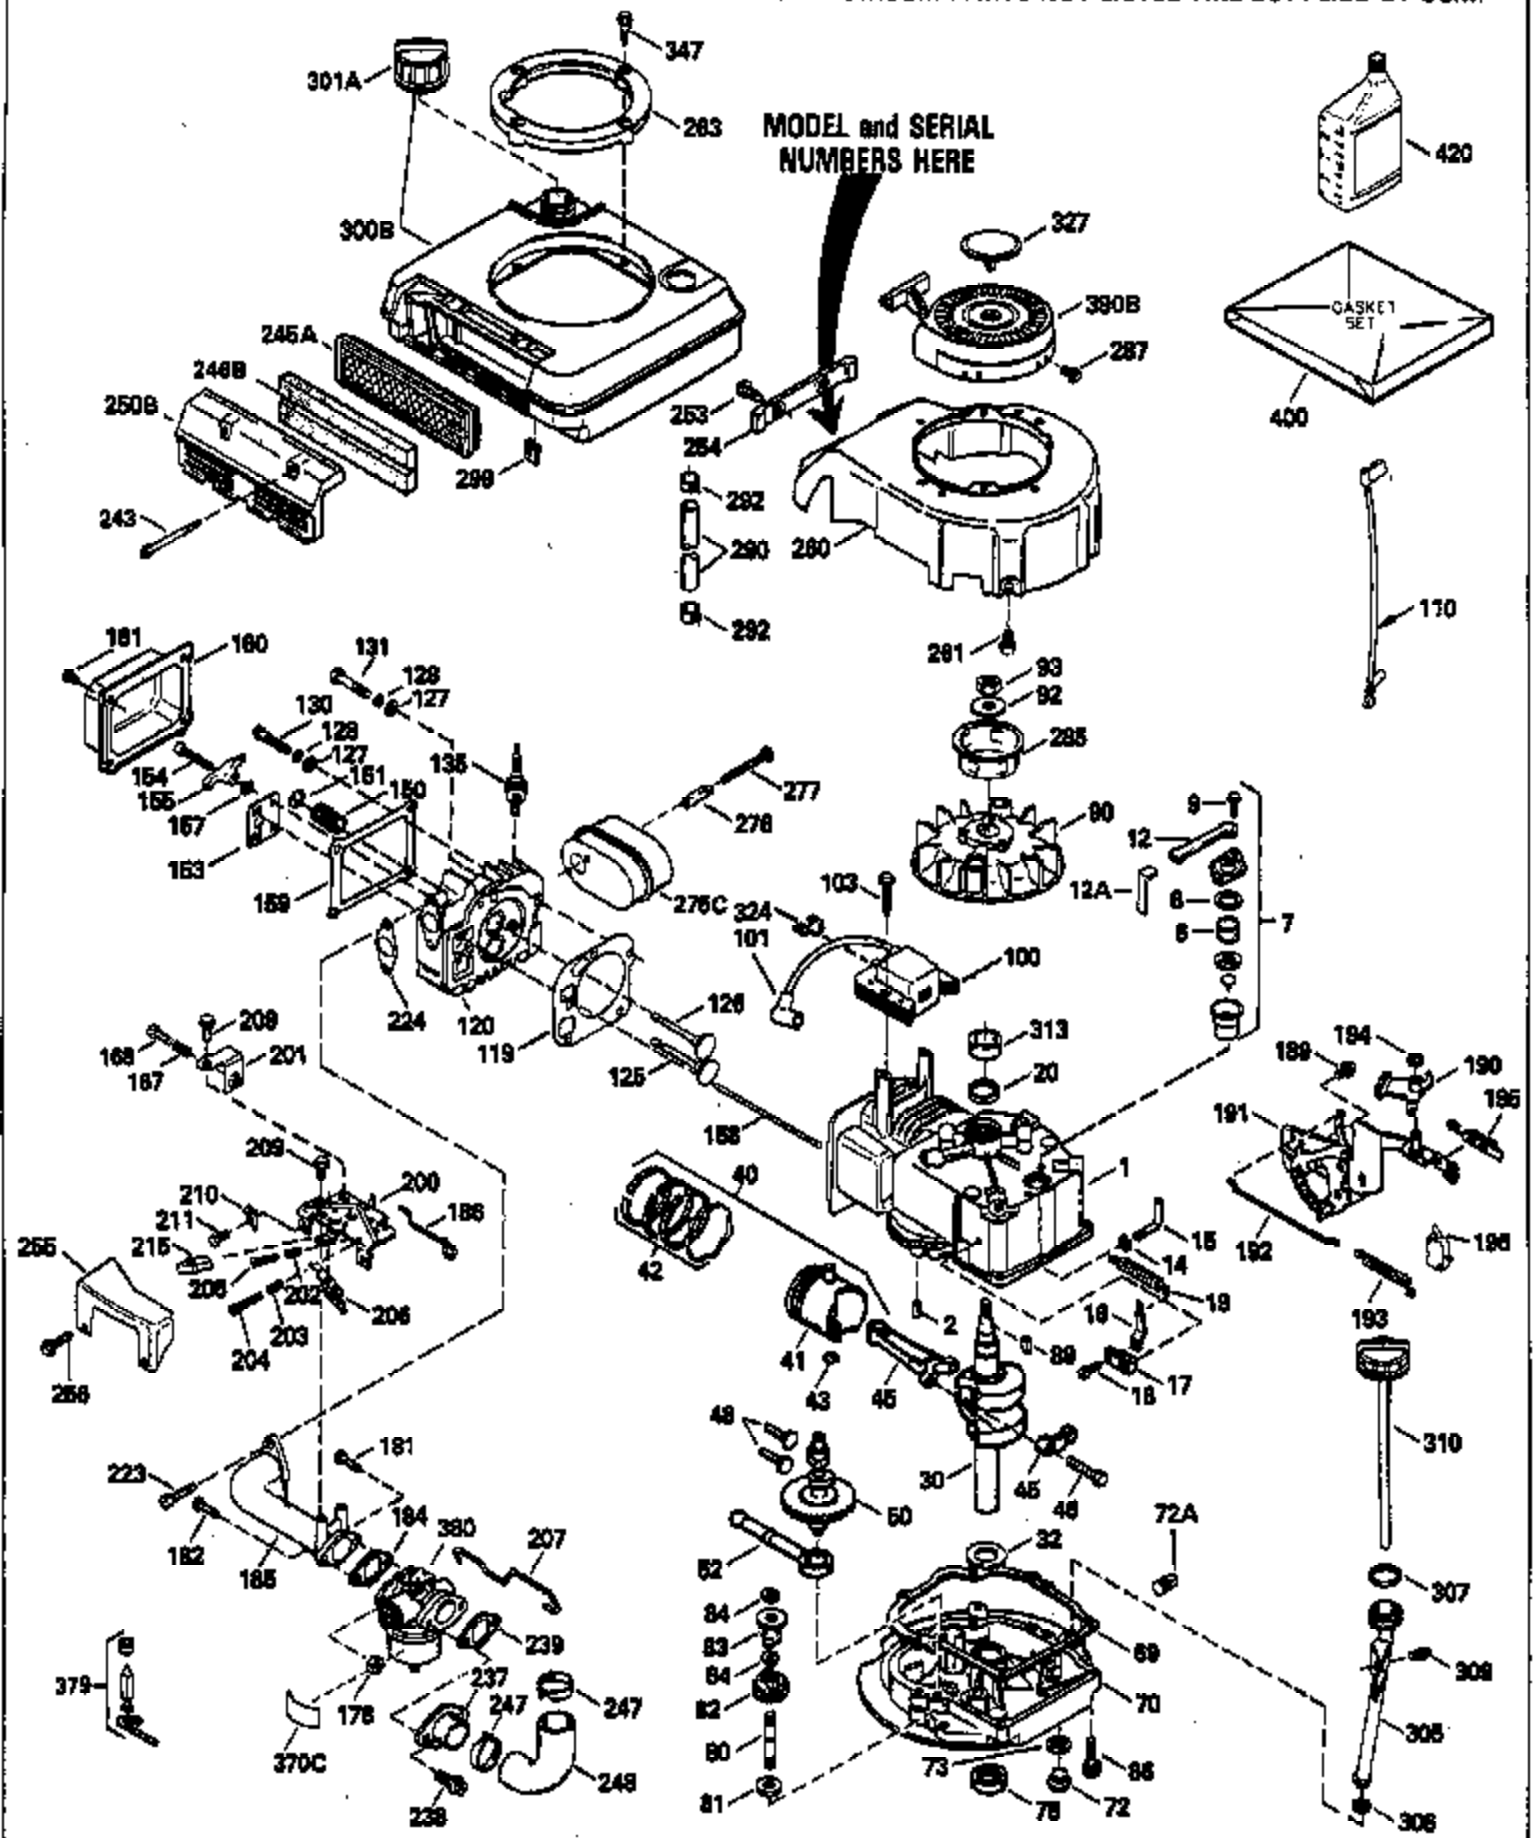

ILLUSTRATION SHOWS TYPICAL PARTS ONLY. ORDER BY PART NUMBER. PARTS NOT LISTED ARE SUPPLIED BY OEM.

MODEL and SERIAL
NUMBERS HERE

Ref #	Part Number	Qty	Description
1	35613		Cylinder (Incl. 2 & 20) (2-1/2" Bore)
2	26727		Pin, Dowel
6	33734		Element, Breather
7	34214A		Breather Assy. (Incl.6, 8, 9, 12 & 12 A)
8	33735		* Gasket, Breather
9	30200		Screw, 10-24 x 9/16"
12	35496		Tube, Breather
14	28277		Washer, Flat
15	31513		Rod, Governor
16	31383A		Lever, Governor
17	31335		Clamp, Governor lever
18	650548		Screw, 8-32 x 5/16"
19	33578		Spring, Governor
20	32600		Seal, Oil
30	35770		Crankshaft
40	34514		Piston, Pin & Ring Set (Std.) (2-1/2" Bore)
40	34515		Piston, Pin & Ring Set (.010" OS)
40	34516		Piston, Pin & Ring Set (.020" OS)
41	32538B		Piston & Pin Ass'y. (Std.)(Incl. 43) (2-1/2")
41	32548B		Piston & Pin Ass'y. (.010" OS) (Incl. 43)
41	32549B		Piston & Pin Ass'y. (.020" OS) (Incl. 43)
42	28986		Ring Set, Piston (Std.)
42	28987		Ring Set, Piston (.010" OS)
42	28988		Ring Set, Piston (.020" OS)
43	20381		Ring, Piston pin retaining
45	30963B		Rod Assy., Connecting (Incl. 46)
46	32610A		Bolt, Connecting rod
48	35616		Valve, Lifter
50	33533		Camshaft
52	29914		Pump Assy., Oil
69	35261		* Gasket, Mounting flange
72	30572		Plug, Oil drain (Incl. 73)
73	28833		* Drain Plug Gasket (Do not use w/plastic plug)
75	26208		Seal, Oil
80	30574		Shaft, Governor
81	30590A		Washer, Flat
82	30591		Gear Assy., Governor (Incl. 81)
83	30588A		Spool, Governor
84	29193		Ring, Retaining
86	650488		Screw, 1/4-20 x 1-1/4"
89	611004		Key, Flywheel
90	611112		Flywheel
92	650815		Washer, Belleville
93	650816		Nut, Flywheel
100	34443A		Solid State Assy.
101	610118		Cover, Spark Plug
103	650814		Screw, Torx T-15, 10-24 x 1"
110	34961		Ground Wire
119	35617		* Gasket, Cylinder head
120	35630		Head Cylinder
125	35621		Exhaust Valve (Std.) (Incl. 151)
125	35622		Exhaust Valve (1/32" OS) (Incl. 151)
126	35619		Intake Valve (Std.) (Incl. 151)
126	35620		Intake Valve (1/32" OS) (Incl. 151)
127	650691		Washer, Flat
128	650690		Washer, Belleville
130	650912		Screw, 5/16-18 x 1-1/2"
135	34645		Resistor Spark Plug (RN-4C)