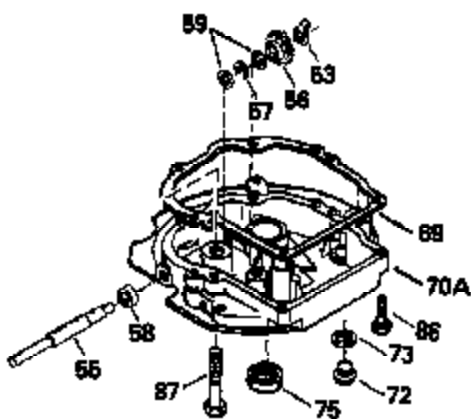

ILLUSTRATION SHOWS TYPICAL PARTS ONLY. ORDER BY PART NUMBER. PARTS NOT LISTED ARE SUPPLIED BY OEM.

Ref #	Part Number	Qty	Description
53	31745		Washer, Tang
55	35152		Shaft, PTO
56	33401		Gear, R.H. Worm
57	33537		Ring, Retaining
58	31744		Seal, Oil
59	31747		Washer, Flat
69	35261		* Gasket, Mounting flange
70A	33535B		Mounting Flange (Incl. 58, 72, 75 & 8 0)
72	30572		Plug, Oil drain (Incl. 73)
73	28833		* Drain Plug Gasket (Do not use w/plastic plug)
75	26208		Seal, Oil
86	650488		Screw, 1/4-20 x 1-1/4"
87	650492		Screw, 1/4-20 x 2-1/4"
103	650814		Screw, Torx T-15, 10-24 x 1"
153	35623		Guide, Push rod
264	650918		Screw, Torx T30, 1/4-20 x 1-7/32"
266	650917		Stud, Manifold
266A	29752		Nut & Lockwasher, 1/4-28
270	35720		Manifold Assy., Exhaust
275A	391028		Muffler
277	650697A		Screw, 5/16-18 x 2-1/2"
284A	650665		Screw, 1/4-15 x 7/8"
284	34422		Deflector, Exhaust
325	29443		Clip, Fuel line