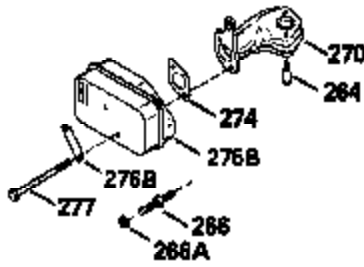

ILLUSTRATION SHOWS TYPICAL PARTS ONLY. ORDER BY PART NUMBER. PARTS NOT LISTED ARE SUPPLIED BY OEM.

Ref #	Part Number	Qty	Description
53	31745		Washer, Tang
55	35152		Shaft, PTO
56	33401		Gear, R.H. Worm
57	33537		Ring, Retaining
58	31744		Seal, Oil
59	31747		Washer, Flat
69	35261		* Gasket, Mounting flange
70A	33535B		Mounting Flange (Incl. 58, 72, 75 & 8 0)
72	30572		Plug, Oil drain (Incl. 73)
73	28833		* Drain Plug Gasket (Do not use w/plastic plug)
75	26208		Seal, Oil
86	650488		Screw, 1/4-20 x 1-1/4"
87	650492		Screw, 1/4-20 x 2-1/4"
103	650814		Screw, Torx T-15, 10-24 x 1"
153	35623		Guide, Push rod
264	650918		Screw, Torx T30, 1/4-20 x 1-7/32"
266	650917		Stud, Manifold
266A	29752		Nut & Lockwasher, 1/4-28
270	35720		Manifold Assy., Exhaust
275A	391028		Muffler
277	650697A		Screw, 5/16-18 x 2-1/2"
284A	650665		Screw, 1/4-15 x 7/8"
284	34422		Deflector, Exhaust
325	29443		Clip, Fuel line