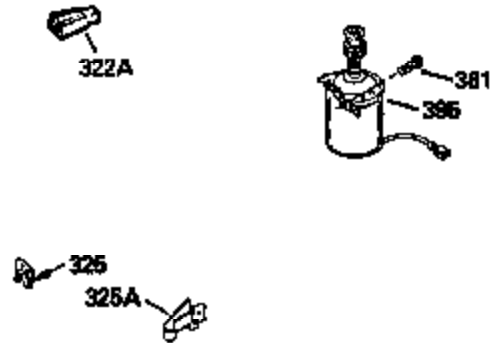

ILLUSTRATION SHOWS TYPICAL PARTS ONLY. ORDER BY PART NUMBER. PARTS NOT LISTED ARE SUPPLIED BY OEM.

Ref #	Part Number	Qty	Description
69	35261		* Gasket, Mounting flange
72	30572		Plug, Oil drain (Incl. 73)
73	28833		* Drain Plug Gasket (Do not use w/plastic plug)
75	27897		Seal, Oil
86	650488		Screw, 1/4-20 x 1-1/4"
103	650814		Screw, Torx T-15, 10-24 x 1"
153	35623		Guide, Push rod
264	650918		Screw, Torx T30, 1/4-20 x 1-7/32"
266	650917		Stud, Manifold
266A	29752		Nut & Lockwasher, 1/4-28
270	35720		Manifold Assy., Exhaust
275A	391028		Muffler
277	650697A		Screw, 5/16-18 x 2-1/2"
325	29443		Clip, Fuel line