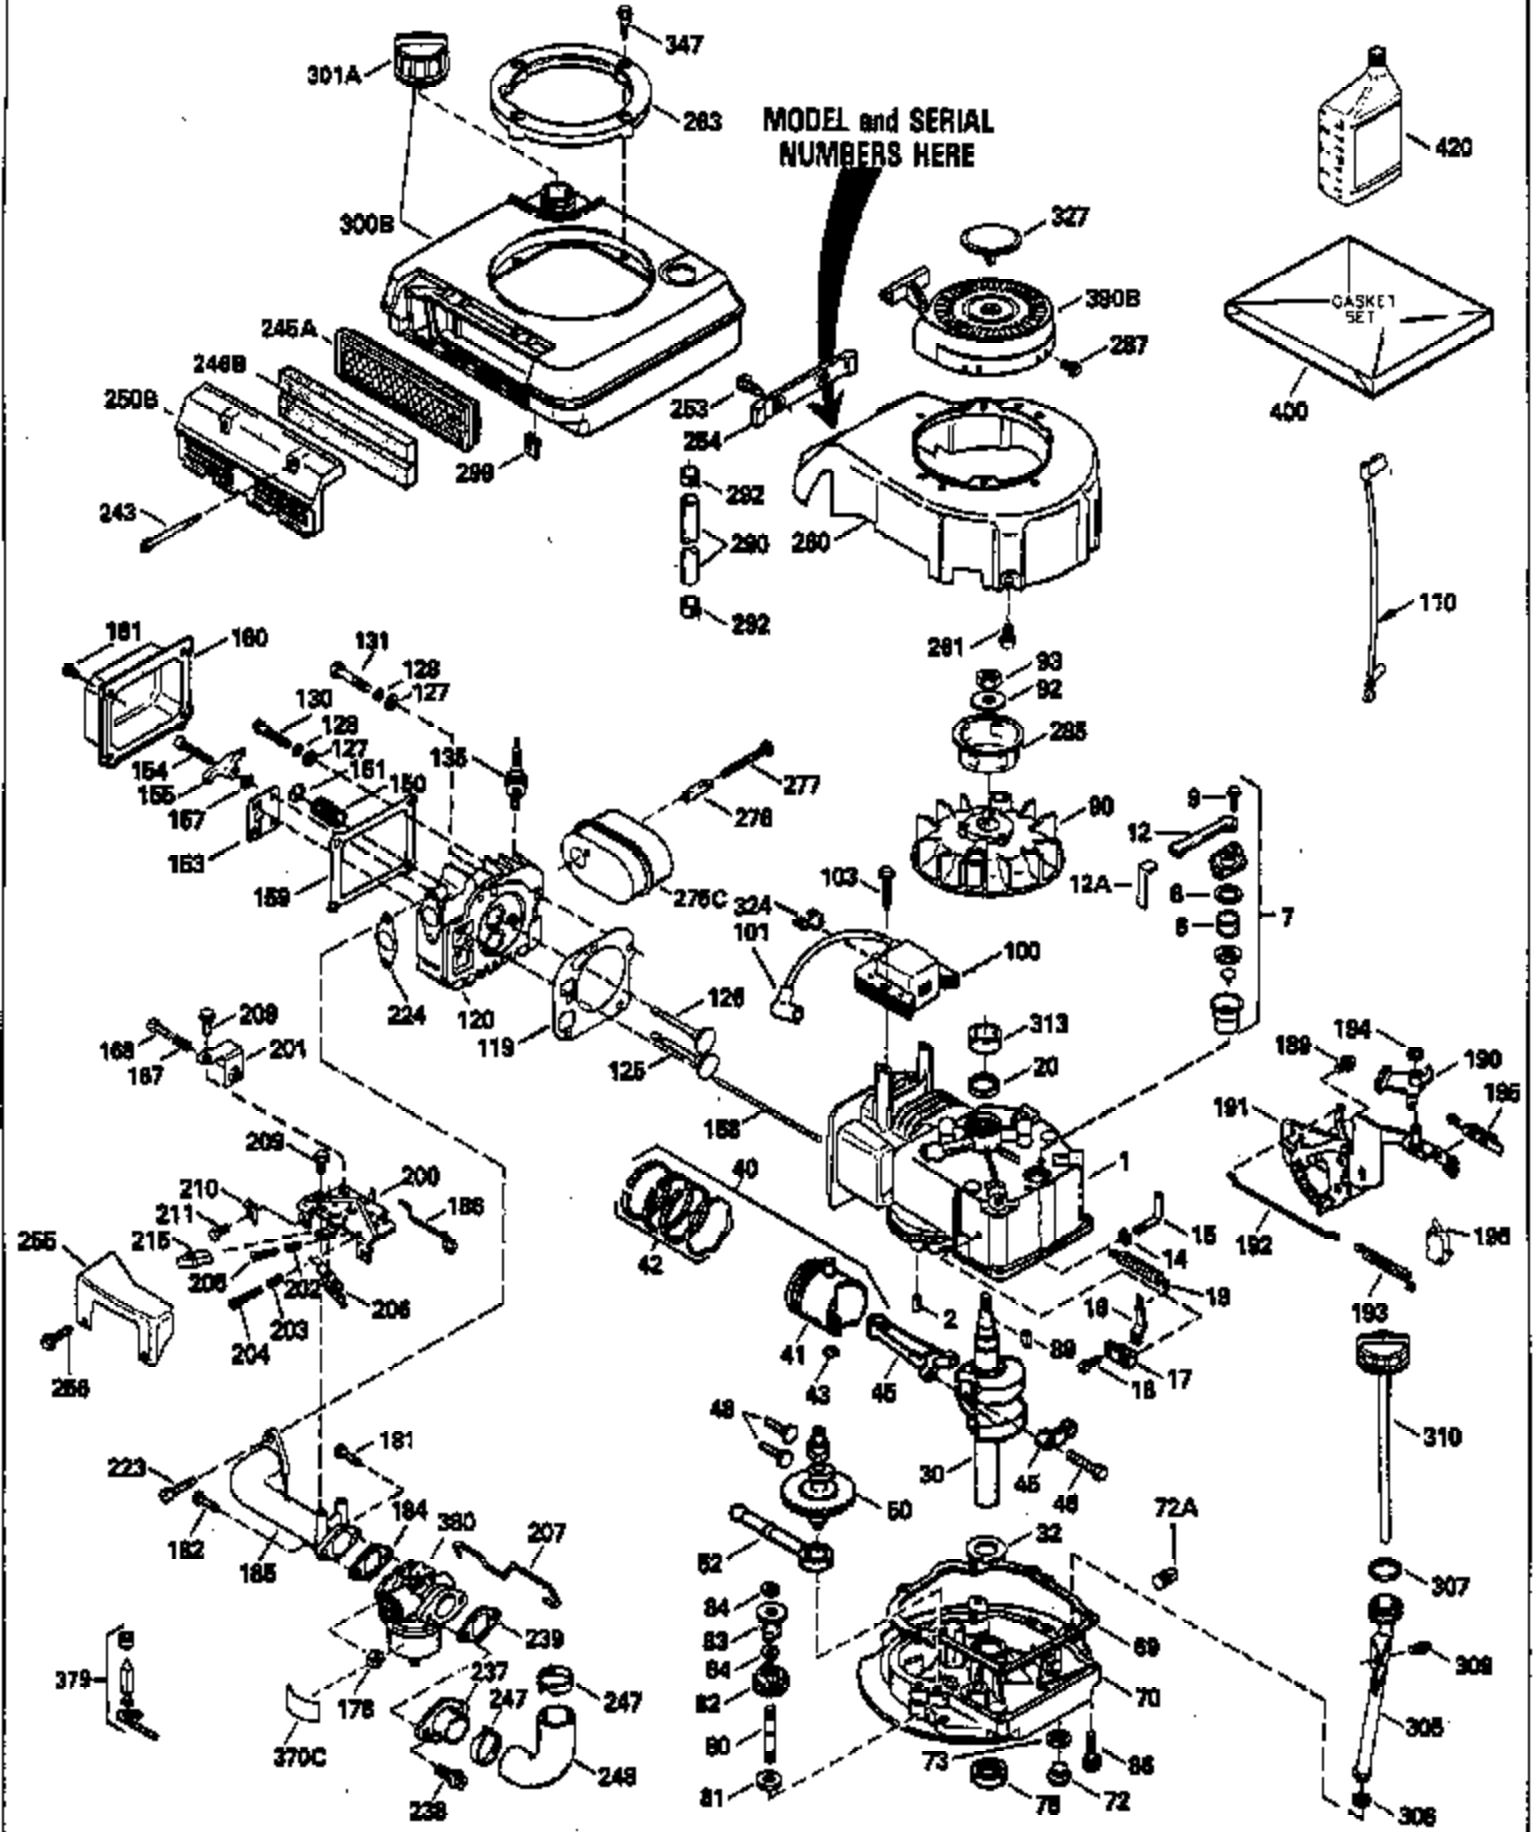

ILLUSTRATION SHOWS TYPICAL PARTS ONLY. ORDER BY PART NUMBER. PARTS NOT LISTED ARE SUPPLIED BY OEM.

Ref #	Part Number	Qty	Description
1	35613		Cylinder (Incl. 2 & 20) (2-1/2" Bore)
2	26727		Pin, Dowel
6	33734		Element, Breather
7	34214A		Breather Assy. (Incl. 6, 8, 9, 12 & 12 A)
8	33735		* Gasket, Breather
9	30200		Screw, 10-24 x 9/16"
12	35496		Tube, Breather
14	28277		Washer, Flat
15	30589		Rod, Governor (Incl. 14)
16	31383A		Lever, Governor
17	31335		Clamp, Governor lever
18	650548		Screw, 8-32 x 5/16"
19	33578		Spring, Governor
20	32600		Seal, Oil
30	35715		Crankshaft
40	34514		Piston, Pin & Ring Set (Std.) (2-1/2" Bore)
40	34515		Piston, Pin & Ring Set (.010" OS)
40	34516		Piston, Pin & Ring Set (.020" OS)
41	32538B		Piston & Pin Ass'y. (Std.) (Incl. 43) (2-1/2")
41	32548B		Piston & Pin Ass'y. (.010" OS) (Incl. 43)
41	32549B		Piston & Pin Ass'y. (.020" OS) (Incl. 43)
42	28986		Ring Set, Piston (Std.)
42	28987		Ring Set, Piston (.010" OS)
42	28988		Ring Set, Piston (.020" OS)
43	20381		Ring, Piston pin retaining
45	30963B		Rod Assy., Connecting (Incl. 46)
46	32610A		Bolt, Connecting rod
48	35616		Valve, Lifter
50	33553		Camshaft (MCR)
52	29914		Pump Assy., Oil
69	35261		* Gasket, Mounting flange
70	35717		Mounting Flange (Incl. 72, 75 & 80)
72	30572		Plug, Oil drain (Incl. 73)
73	28833		* Drain Plug Gasket (Do not use w/plastic plug)
75	27897		Seal, Oil
80	30574		Shaft, Governor
81	30590A		Washer, Flat
82	30591		Gear Assy., Governor (Incl. 81)
83	30588A		Spool, Governor
84	29193		Ring, Retaining
86	650488		Screw, 1/4-20 x 1-1/4"
89	611004		Key, Flywheel
90	611112		Flywheel
92	650815		Washer, Belleville
93	650816		Nut, Flywheel
100	34443A		Solid State Assy.
101	610118		Cover, Spark Plug
103	650814		Screw, Torx T-15, 10-24 x 1"
110	34231		Ground Wire
119	35617		* Gasket, Cylinder head
120	35630		Head Cylinder
125	35621		Exhaust Valve (Std.) (Incl. 151)
125	35622		Exhaust Valve (1/32" OS) (Incl. 151)
126	35619		Intake Valve (Std.) (Incl. 151)
126	35620		Intake Valve (1/32" OS) (Incl. 151)
127	650691		Washer, Flat
128	650690		Washer, Belleville
130	650912		Screw, 5/16-18 x 1-1/2"