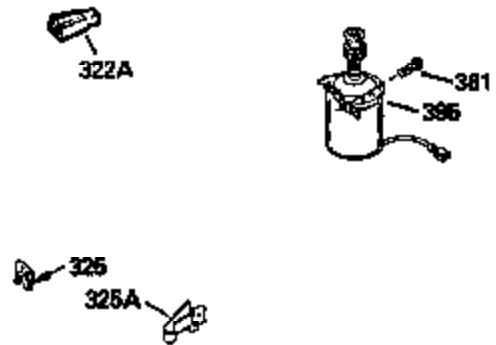

ILLUSTRATION SHOWS TYPICAL PARTS ONLY. ORDER BY PART NUMBER. PARTS NOT LISTED ARE SUPPLIED BY OEM.

Ref #	Part Number	Qty	Description
69	35261		* Gasket, Mounting flange
72	30572		Plug, Oil drain (Incl. 73)
73	28833		* Drain Plug Gasket (Do not use w/plastic plug)
75	27897		Seal, Oil
86	650488		Screw, 1/4-20 x 1-1/4"
103	650814		Screw, Torx T-15, 10-24 x 1"
153	35623		Guide, Push rod
215	32410		Knob, Speed control
264	650918		Screw, Torx T30, 1/4-20 x 1-7/32"
266A	29752		Nut & Lockwasher, 1/4-28
266	650917		Stud, Manifold
270	35720		Manifold Assy., Exhaust
275A	391028		Muffler
277	650697A		Screw, 5/16-18 x 2-1/2"
325	29443		Clip, Fuel line