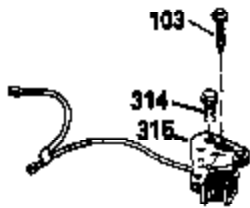

ILLUSTRATION SHOWS TYPICAL PARTS ONLY. ORDER BY PART NUMBER. PARTS NOT LISTED ARE SUPPLIED BY OEM.

Ref #	Part Number	Qty	Description
69	35261		* Gasket, Mounting flange
72	30572		Plug, Oil drain (Incl. 73)
73	28833		* Drain Plug Gasket (Do not use w/plastic plug)
75	27897		Seal, Oil
86	650488		Screw, 1/4-20 x 1-1/4"
103	650814		Screw, Torx T-15, 10-24 x 1"
153	35623		Guide, Push rod
215	32410		Knob, Speed control
264	650918		Screw, Torx T30, 1/4-20 x 1-7/32"
266A	29752		Nut & Lockwasher, 1/4-28
266	650917		Stud, Manifold
270	35720		Manifold Assy., Exhaust
275A	391028		Muffler
277	650697A		Screw, 5/16-18 x 2-1/2"
325	29443		Clip, Fuel line