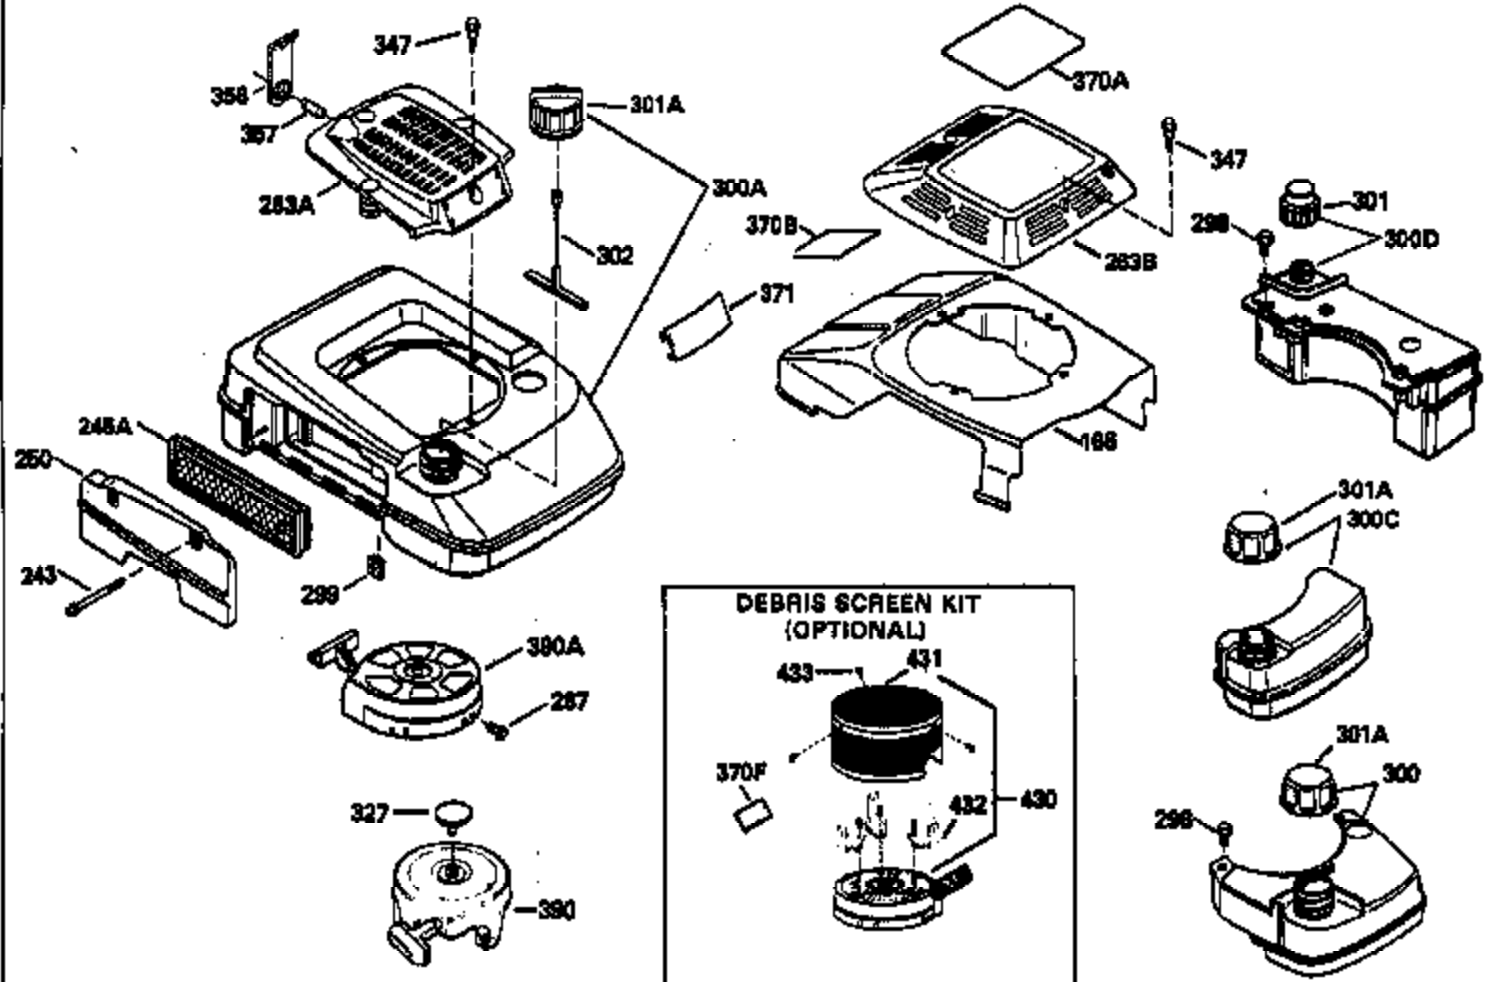

Ref #	Part Number	Qty	Description
370C	35756		Decal, Primer
379	631021		Inlet, Needle, Seat & Clip Assy.
380	632570		Carburetor (Incl. 184) (Refer to Division 5, Section A, page A6-4 or Fiche 11, Grid F-3for breakdown)
390B	590635		Rewind Starter (Refer to Division 5, Section C, page 34 or Fiche 11, Grid G-3 for breakdown)
400	35633A		Gasket Set (Incl. items marked*)
420	730225		SAE 30, 4-Cycle Engine Oil (Quart)

ILLUSTRATION SHOWS TYPICAL PARTS ONLY. ORDER BY PART NUMBER. PARTS NOT LISTED ARE SUPPLIED BY OEM.