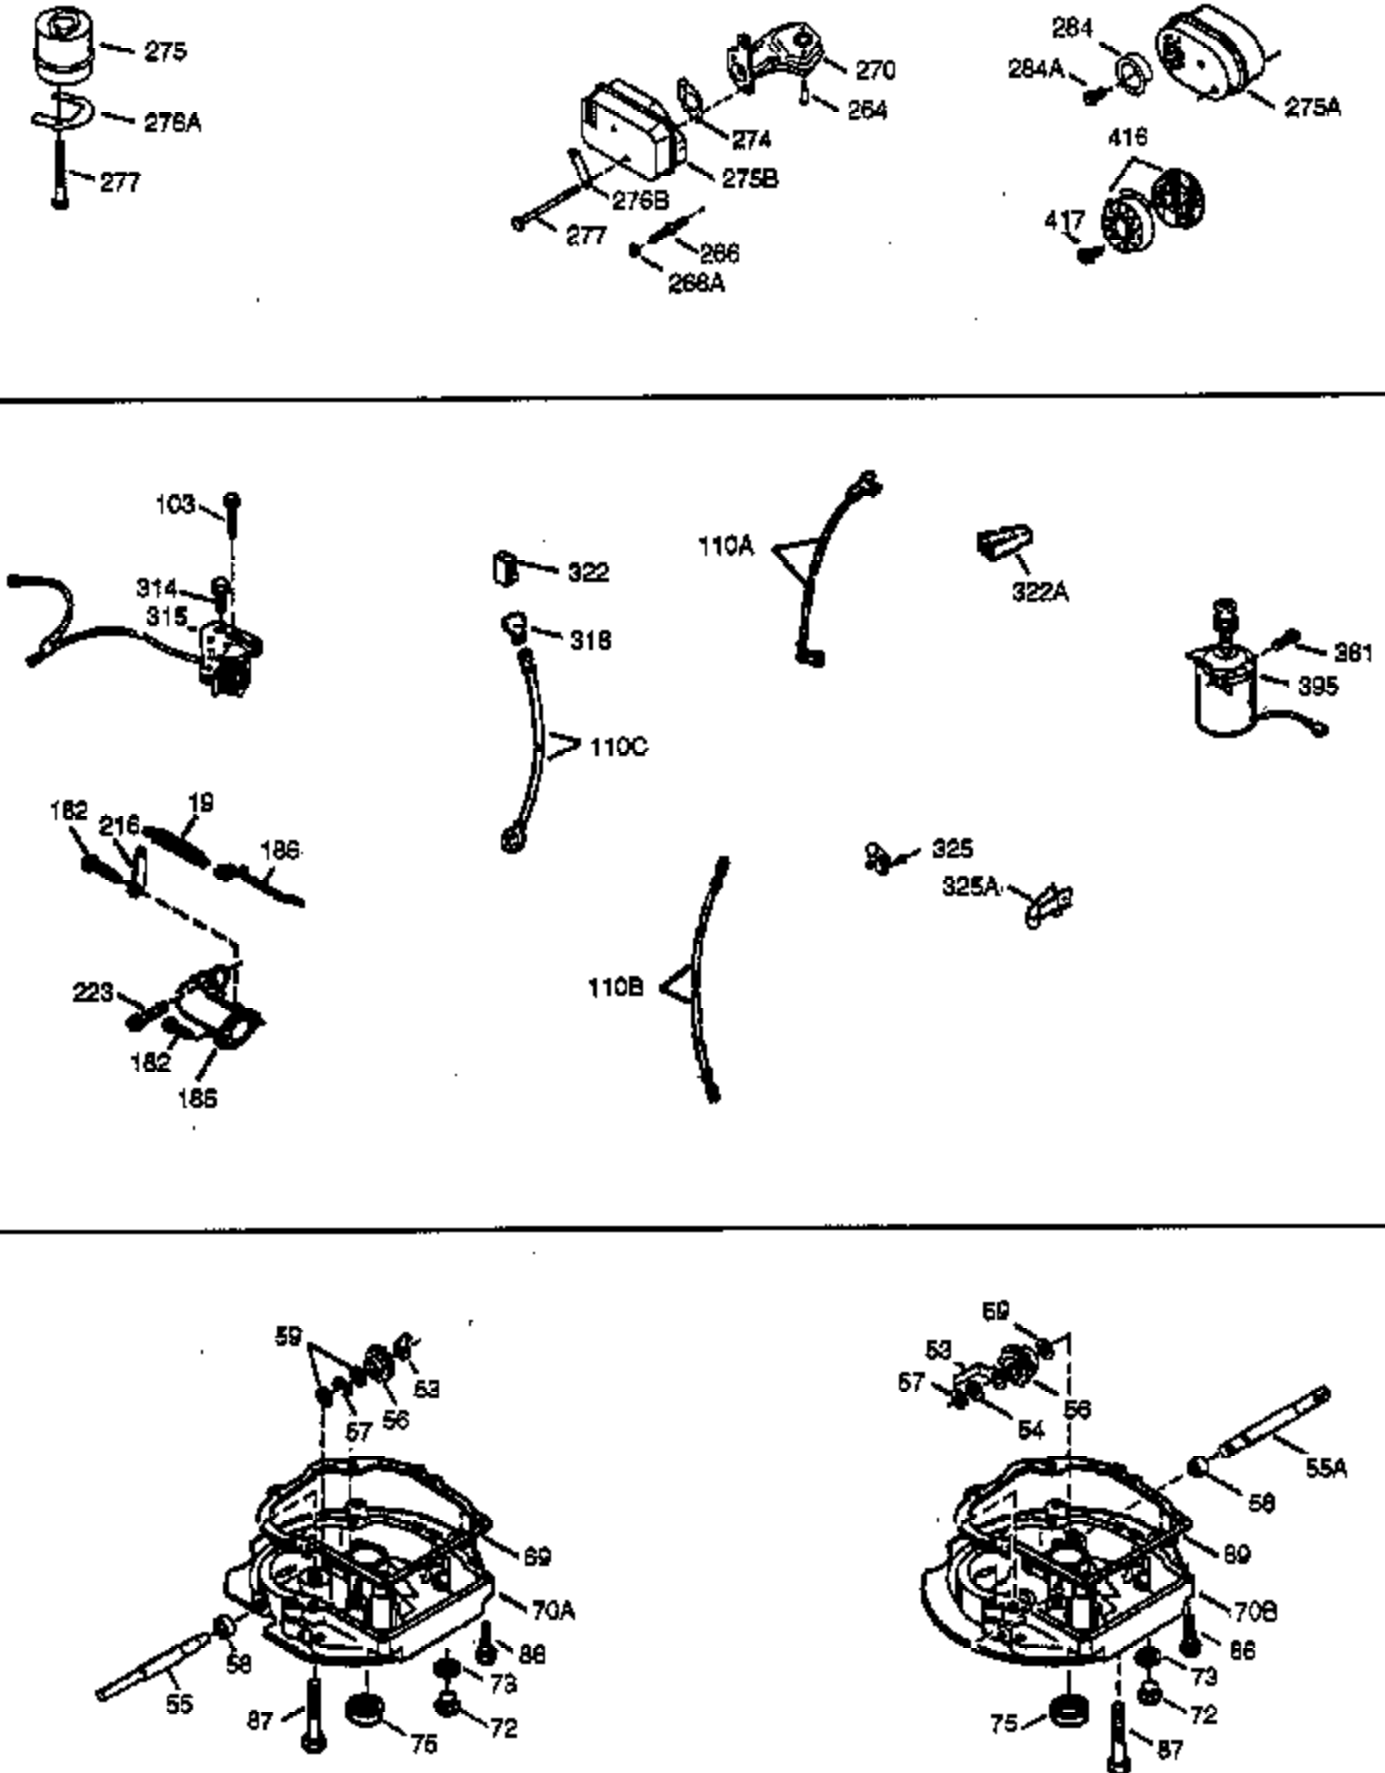

Ref #	Part Number	Qty	Description
166	35820	1	Engine Shroud
227	35849	1	Air Cleaner Elbow
228	650934	1	Stud
229	650935	1	Nut
238	650937	2	Screw, 10-32 x 43/64"
239	35848	1	Air Cleaner Gasket
242	35818	1	Air Cleaner Bracket
245	35850	1	Air Cleaner Filter
245A	35937	1	Air Cleaner Filter
250	35823	1	Air Cleaner Cover
251	650933	2	Wing Nut, 1/4-20
263A	35821	1	Starter Grill
287	650926	2	Screw, 8-32 x 21/64"
300	35586	1	Fuel Tank (Incl. 292 & 301)
301	35355	1	Fuel Cap
347	650898	4	Screw, 10-32 x 27/32"
370	35841	1	Name Decal
370B	34686	1	Logo Decal

ILLUSTRATION SHOWS TYPICAL PARTS ONLY. ORDER BY PART NUMBER. PARTS NOT LISTED ARE SUPPLIED BY OEM.
VIEW 3 OF 3