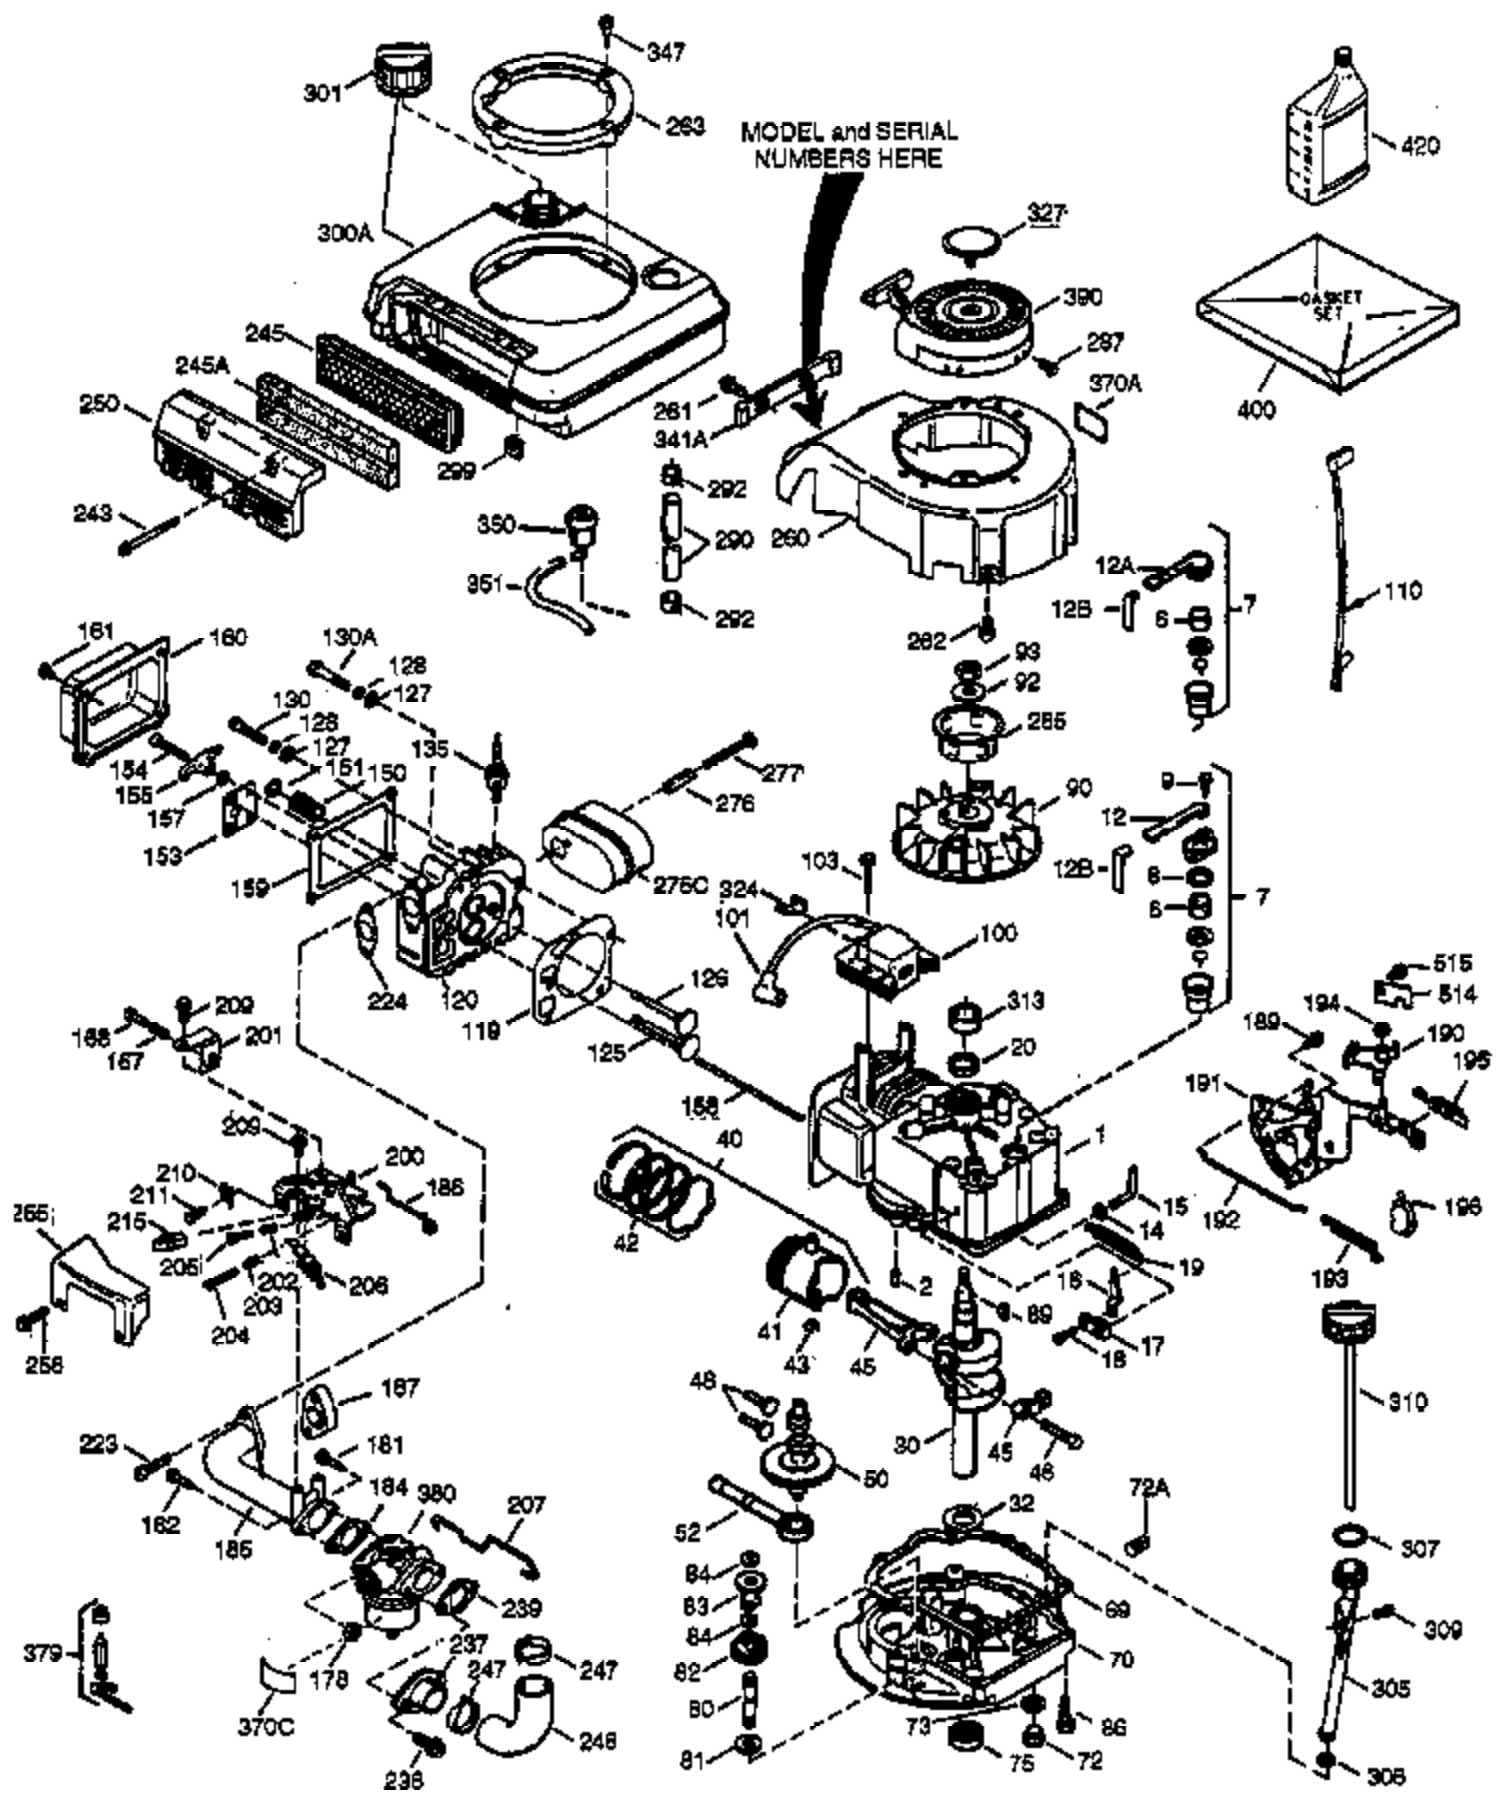

ILLUSTRATION SHOWS TYPICAL PARTS ONLY. ORDER BY PART NUMBER. PARTS NOT LISTED ARE SUPPLIED BY OEM.
VIEW 1 OF 3

Ref #	Part Number	Qty	Description
1	35613	1	Cylinder (Incl. 2 & 20)
2	26727	2	Dowel Pin
6	33734	1	Breather Element
7	34214A	1	Breather Ass'y. (Incl.6,8,9,12 & 12B)
8	33735	1	* Breather Gasket
9	30200	2	Screw, 10-24 x 9/16"
12	33886	1	Breather Tube
12B	34695	1	Breather Tube Elbow
14	28277	1	Washer
15	30589	1	Governor Rod (Incl. 14)
16	32651	1	Governor Lever
17	31335	1	Governor Lever Clamp
18	650548	1	Screw, 8-32 x 5/16"
19	33578	1	Extension Spring
20	32600	1	Oil Seal
30	35715	1	Crankshaft
40	34514	1	Piston, Pin & Ring Set (Std.)
40	34515	1	Piston, Pin & Ring Set (.010" OS)
40	34516	1	Piston, Pin & Ring Set (.020" OS)
41	32538B	1	Piston & Pin Ass'y. (Std.) (Incl. 43)
41	32548B	1	Piston & Pin Ass'y. (.010" OS) (Incl. 43)
41	32549B	1	Piston & Pin Ass'y. (.020" OS) (Incl. 43)
42	28986	1	Ring Set (Std.)
42	28987	1	Ring Set (.010" OS)
42	28988	1	Ring Set (.020" OS)
43	20381	2	Piston Pin Retaining Ring
45	30963B	1	Connecting Rod Ass'y. (Incl. 46)
46	32610A	2	Connecting Rod Bolt
48	35616	2	Valve Lifter
50	33553	1	Camshaft (MCR)
52	29914	1	Oil Pump Ass'y.
69	35261	1	* Mounting Flange Gasket
70	35717	1	Mounting Flange (Incl. 72, 75 & 80)
72	36083	1	Oil Drain Plug
75	27897	1	Oil Seal
80	30574	1	Governor Shaft
81	30590A	1	Washer
82	30591	1	Governor Gear Ass'y. (Incl. 81)
83	30588A	1	Governor Spool
84	29193	2	Retaining Ring
86	650488	6	Screw, 1/4-20 x 1-1/4"
89	611004	1	Flywheel Key
90	611112	1	Flywheel
92	650815	1	Belleville Washer
93	650816	1	Flywheel Nut
100	34443A	1	Solid State Ignition
101	610118	1	Spark Plug Cover
103	650814	2	Screw, Torx T-15, 10-24 x 1"
110	34231	1	Ground Wire
119	35617	1	* Cylinder Head Gasket
120	35630	1	Cylinder Head
125	35621	1	Exhaust Valve (Std.) (Incl. 151)
125	35622	1	Exhaust Valve (1/32" OS) (Incl. 151)
126	35619	1	Intake Valve (Std.) (Incl. 151)
126	35620	1	Intake Valve (1/32" OS) (Incl. 151)
127	650691	5	Washer
128	650690	5	Belleville Washer
130	650912	5	Screw, 5/16-18 x 1-1/2"