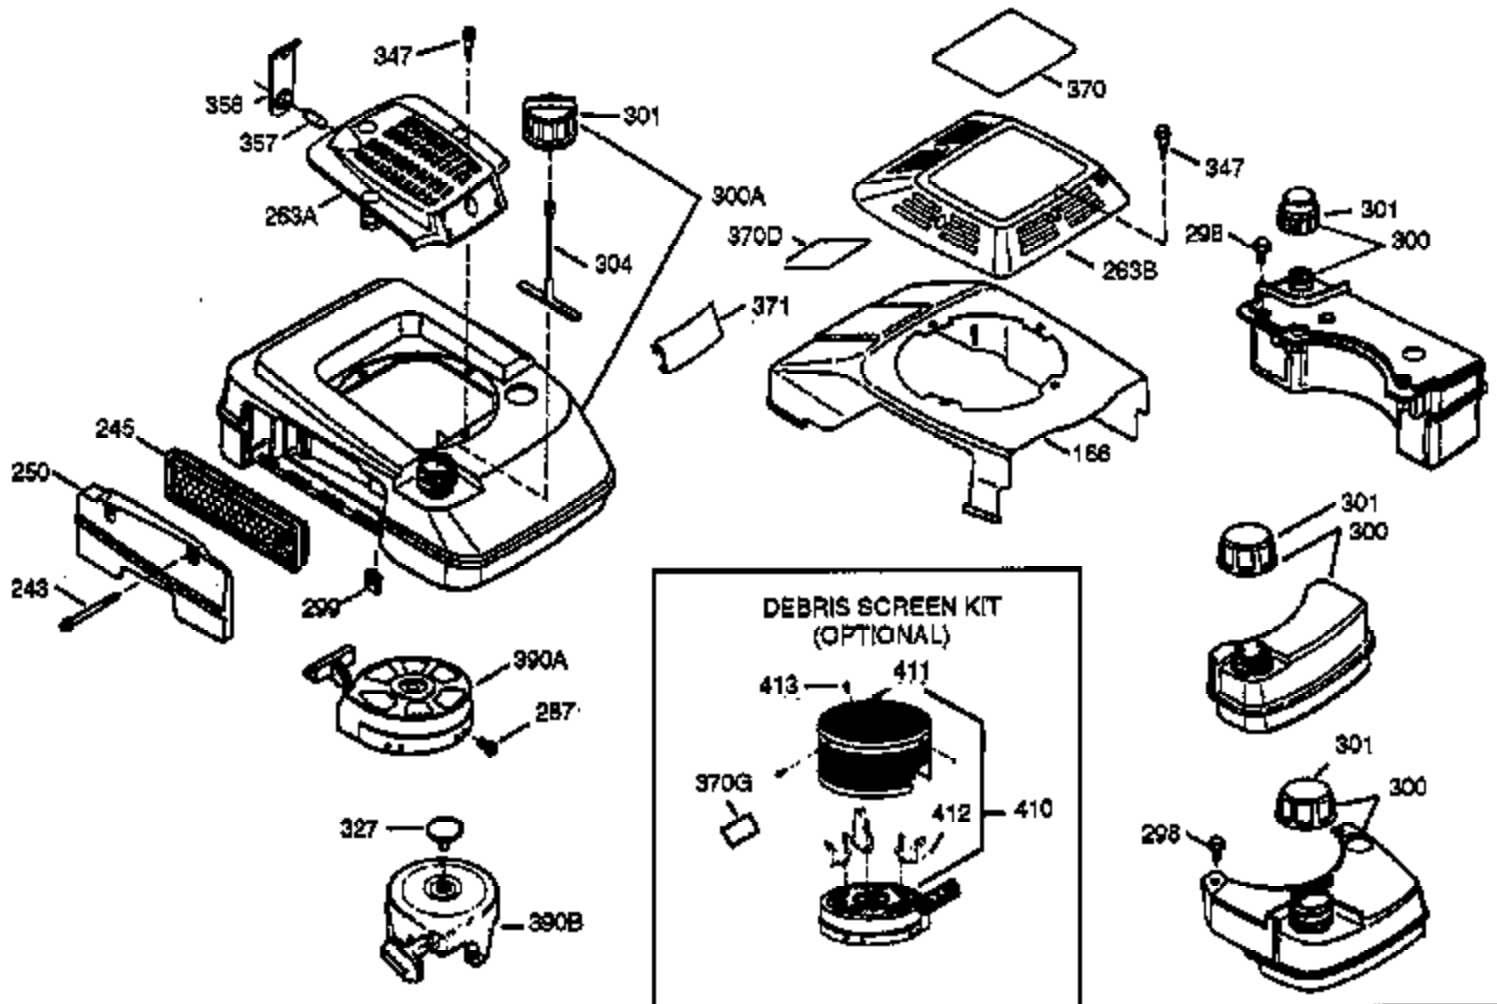

ILLUSTRATION SHOWS TYPICAL PARTS ONLY. ORDER BY PART NUMBER. PARTS NOT LISTED ARE SUPPLIED BY OEM.

VIEW 2 OF 3

Ref #	Part Number	Qty	Description
166	35820	1	Engine Shroud
227	35849	1	Air Cleaner Elbow
228	650934	1	Stud
229	650935	1	Nut
238	650937	2	Screw, 10-32 x 43/64"
239	35848	1	Air Cleaner Gasket
242	35818	1	Air Cleaner Bracket
245	35850	1	Air Cleaner Filter
245A	35937	1	Air Cleaner Filter
250	35823	1	Air Cleaner Cover
251	650933	2	Wing Nut, 1/4-20
263A	35821	1	Starter Grill
287	650926	2	Screw, 8-32 x 21/64"
300	35586	1	Fuel Tank (Incl. 292 & 301)
301	35355	1	Fuel Cap
347	650898	4	Screw, 10-32 x 27/32"
370	35841	1	Name Decal
370B	34686	1	Logo Decal