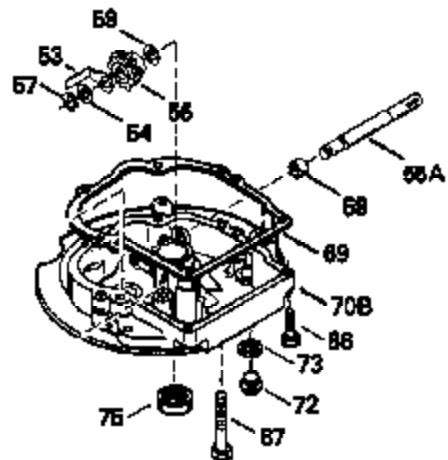

ILLUSTRATION SHOWS TYPICAL PARTS ONLY. ORDER BY PART NUMBER. PARTS NOT LISTED ARE SUPPLIED BY OEM.

Ref #	Part Number	Qty	Description
69	35261		* Gasket, Mounting flange
72	30572		Plug, Oil drain (Incl. 73)
73	28833		* Drain Plug Gasket (Do not use w/plastic plug)
75	27897		Seal, Oil
86	650488		Screw, 1/4-20 x 1-1/4"
103	650814		Screw, Torx T-15, 10-24 x 1"
153	35623		Guide, Push rod
264	650918		Screw, Torx T30, 1/4-20 x 1-7/32"
266	650917		Stud, Manifold
266A	29752		Nut & Lockwasher, 1/4-28
270	35720		Manifold Assy., Exhaust
275C	391027A		Muffler
277	650697A		Screw, 5/16-18 x 2-1/2"
325	29443		Clip, Fuel line