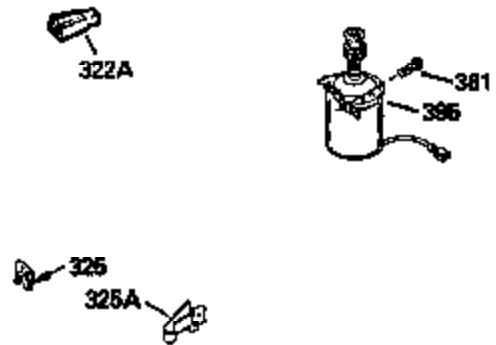

ILLUSTRATION SHOWS TYPICAL PARTS ONLY. ORDER BY PART NUMBER. PARTS NOT LISTED ARE SUPPLIED BY OEM.

Ref #	Part Number	Qty	Description
69	35261		* Gasket, Mounting flange
72	30572		Plug, Oil drain (Incl. 73)
73	28833		* Drain Plug Gasket (Do not use w/plastic plug)
75	27897		Seal, Oil
86	650488		Screw, 1/4-20 x 1-1/4"
103	650814		Screw, Torx T-15, 10-24 x 1"
153	35623		Guide, Push rod
264	650918		Screw, Torx T30, 1/4-20 x 1-7/32"
266	650917		Stud, Manifold
266A	29752		Nut & Lockwasher, 1/4-28
270	35720		Manifold Assy., Exhaust
275C	391027A		Muffler
277	650697A		Screw, 5/16-18 x 2-1/2"
325	29443		Clip, Fuel line