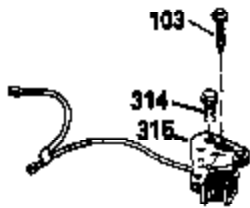

ILLUSTRATION SHOWS TYPICAL PARTS ONLY. ORDER BY PART NUMBER. PARTS NOT LISTED ARE SUPPLIED BY OEM.

Ref #	Part Number	Qty	Description
69	35261		* Gasket, Mounting flange
72	30572		Plug, Oil drain (Incl. 73)
73	28833		* Drain Plug Gasket (Do not use w/plastic plug)
75	27897		Seal, Oil
86	650488		Screw, 1/4-20 x 1-1/4"
103	650814		Screw, Torx T-15, 10-24 x 1"
153	35623		Guide, Push rod
264	650918		Screw, Torx T30, 1/4-20 x 1-7/32"
266	650917		Stud, Manifold
266A	29752		Nut & Lockwasher, 1/4-28
270	35720		Manifold Assy., Exhaust
275C	391027A		Muffler
277	650697A		Screw, 5/16-18 x 2-1/2"
325	29443		Clip, Fuel line