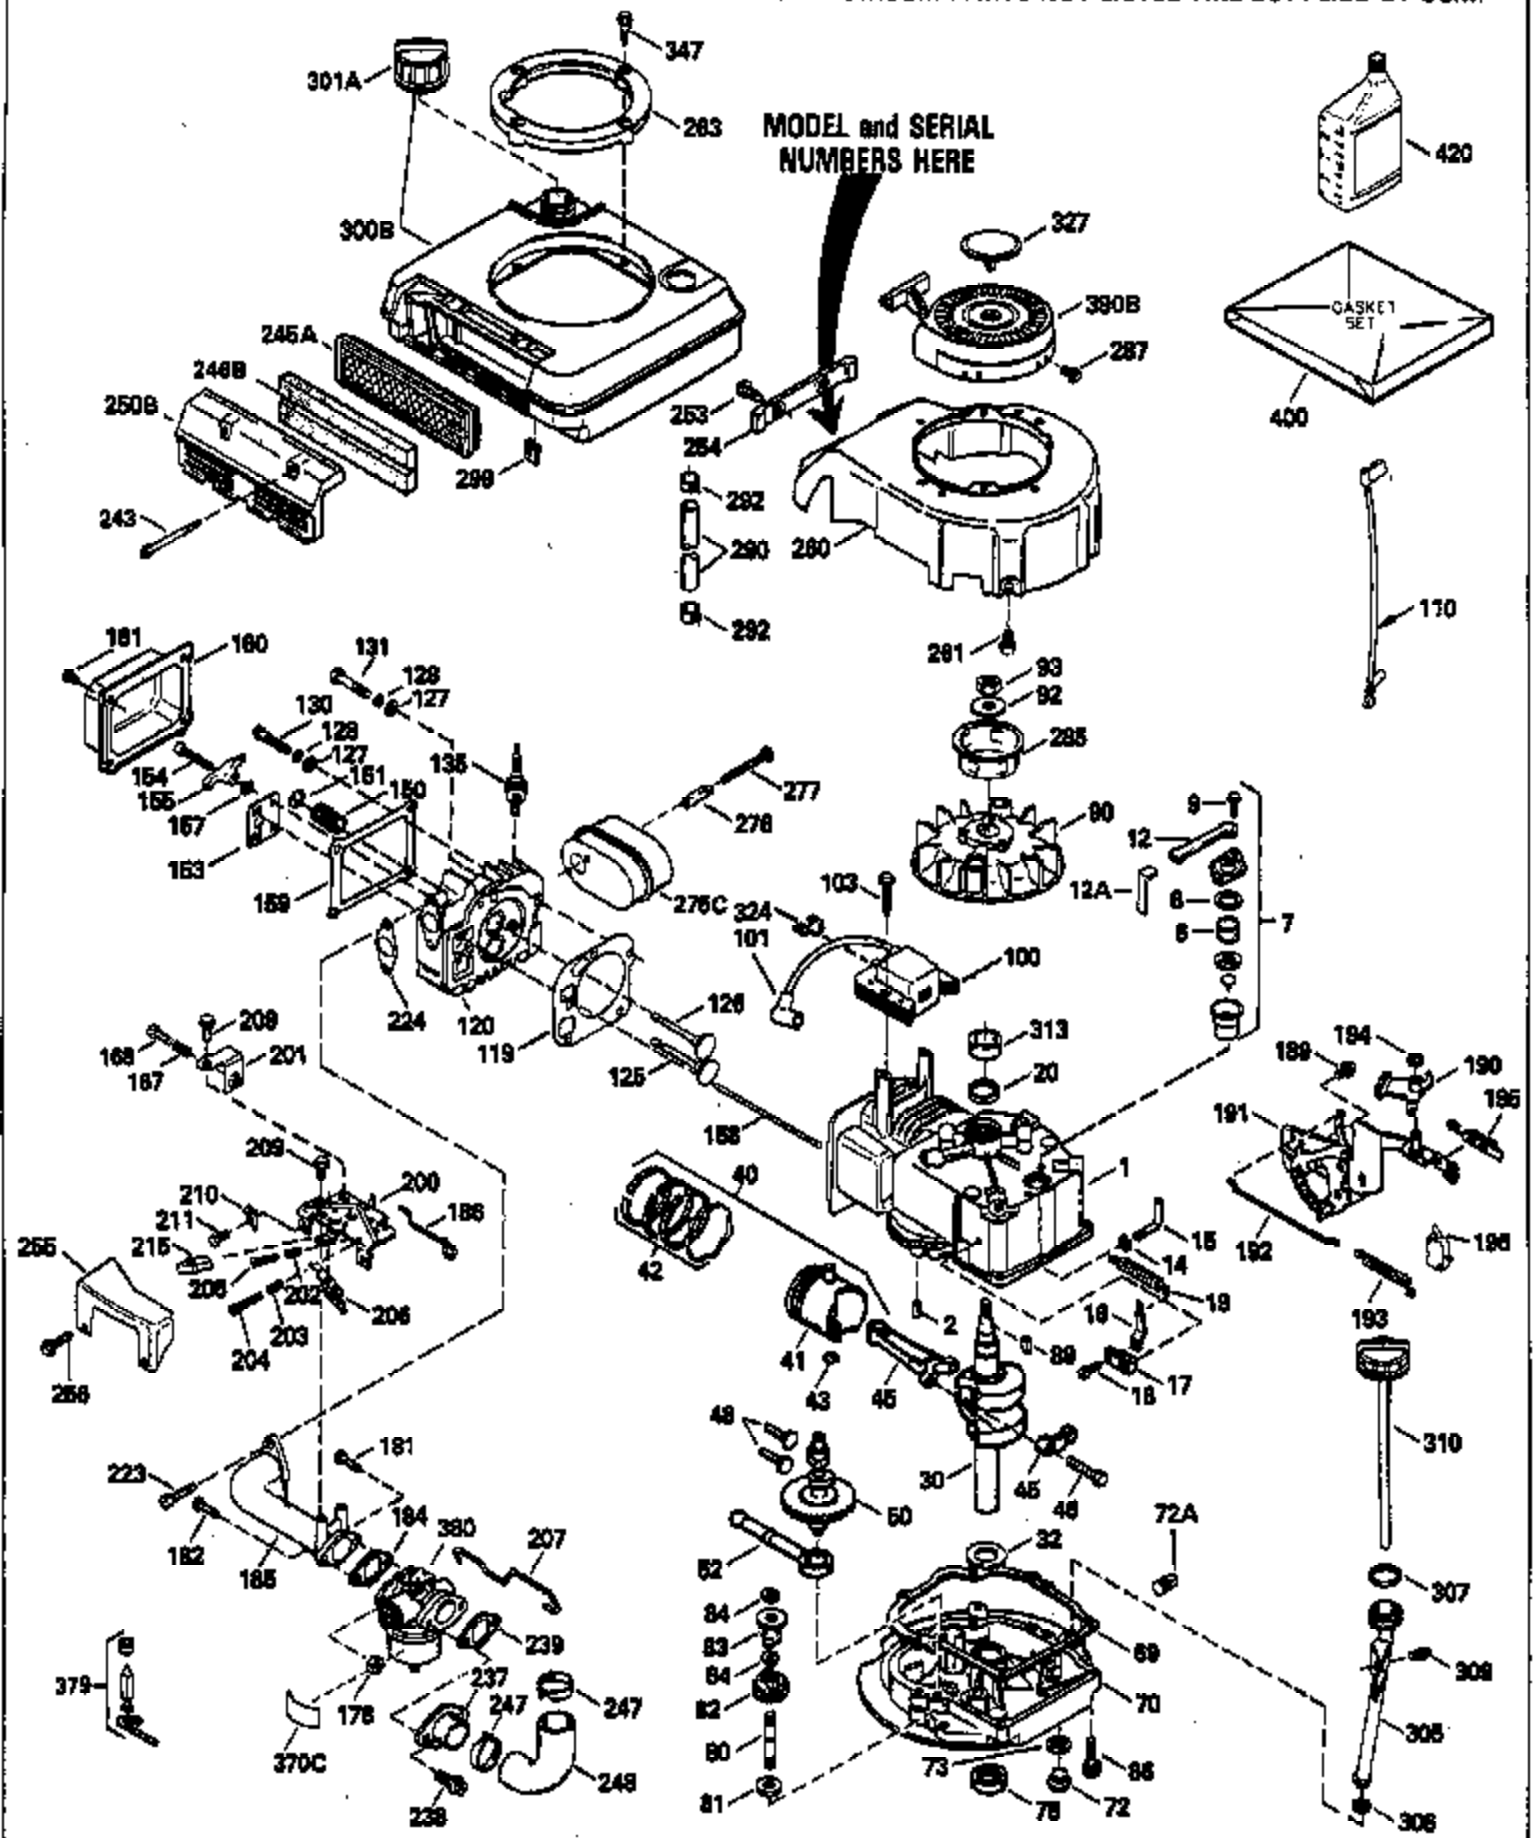

ILLUSTRATION SHOWS TYPICAL PARTS ONLY. ORDER BY PART NUMBER. PARTS NOT LISTED ARE SUPPLIED BY OEM.

MODEL and SERIAL
NUMBERS HERE

Ref #	Part Number	Qty	Description
1	35805		Cylinder (Incl. 2 & 20) (2-5/8" Bore)
2	26727		Pin, Dowel
6	33734		Element, Breather
7	34214A		Breather Assy. (Incl. 6, 8, 9, 12 & 12 A)
8	33735		* Gasket, Breather
9	30200		Screw, 10-24 x 9/16"
12	35496		Tube, Breather
14	28277		Washer, Flat
15	30589		Rod, Governor (Incl. 14)
16	31383A		Lever, Governor
17	31335		Clamp, Governor lever
18	650548		Screw, 8-32 x 5/16"
19	33578		Spring, Governor
20	32600		Seal, Oil
30	35845		Crankshaft
40	35544		Piston, Pin & Ring Set (Std.) (2-5/8" Bore)
40	35545		Piston, Pin & Ring Set (.010" OS)
40	35546		Piston, Pin & Ring Set (.020" OS)
41	35541		Piston & Pin Ass'y.(Std.)(Incl. 43)(2 -5/8")
41	35542		Piston & Pin Ass'y. (.010" OS) (Incl. 43)
41	35543		Piston & Pin Ass'y. (.020" OS) (Incl. 43)
42	35547		Ring Set, Piston (Std.)
42	35548		Ring Set, Piston (.010" OS)
42	35549		Ring Set, Piston (.020" OS)
43	20381		Ring, Piston pin retaining
45	32875		Rod Assy., Connecting (Incl. 46)
46	32610A		Bolt, Connecting rod
48	35616		Valve, Lifter
50	33553		Camshaft (MCR)
52	29914		Pump Assy., Oil
69	35261		* Gasket, Mounting flange
70	35717		Mounting Flange (Incl. 72, 75 & 80)
72	30572		Plug, Oil drain (Incl. 73)
73	28833		* Drain Plug Gasket (Do not use w/plastic plug)
75	27897		Seal, Oil
80	30574		Shaft, Governor
81	30590A		Washer, Flat
82	30591		Gear Assy., Governor (Incl. 81)
83	30588A		Spool, Governor
84	29193		Ring, Retaining
86	650488		Screw, 1/4-20 x 1-1/4"
89	611004		Key, Flywheel
90	611112		Flywheel
92	650815		Washer, Belleville
93	650816		Nut, Flywheel
100	34443A		Solid State Assy.
101	610118		Cover, Spark Plug
103	650814		Screw, Torx T-15, 10-24 x 1"
110	34961		Ground Wire
119	35806		* Gasket, Cylinder head
120	35630		Head Cylinder
125	35621		Exhaust Valve (Std.) (Incl. 151)
125	35622		Exhaust Valve (1/32" OS) (Incl. 151)
126	35619		Intake Valve (Std.) (Incl. 151)
126	35620		Intake Valve (1/32" OS) (Incl. 151)
127	650691		Washer, Flat
128	650690		Washer, Belleville
130	650912		Screw, 5/16-18 x 1-1/2"