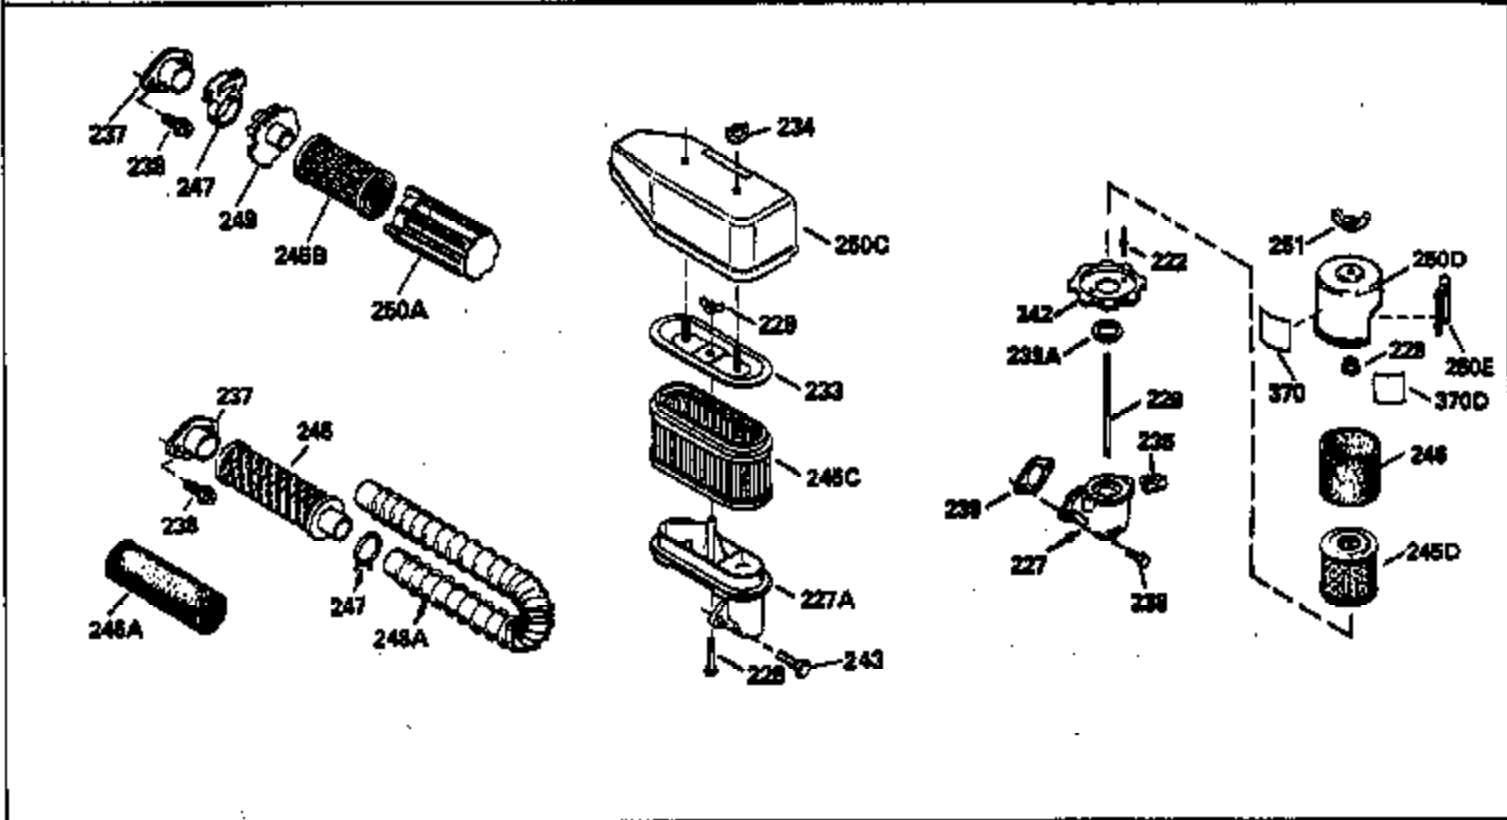

ILLUSTRATION SHOWS TYPICAL PARTS ONLY. ORDER BY PART NUMBER. PARTS NOT LISTED ARE SUPPLIED BY OEM.

Ref #	Part Number	Qty	Description
153	35623		Guide, Push rod
237	32971		Adapter, Air cleaner
238	650709		Screw, 10-32 x 7/16"
239	35815		* Gasket, Air cleaner
243	650899		Screw, 10-32 x 2-3/32"
245A	35500		Air Cleaner Filter
247	35505		Clamp, Air cleaner
275C	391027A		Muffler
287	650884		Screw, 8-32 x 1/2"
299	650900		Clip, "U" Type nut, 10-32
301A	35355		Cap, Fuel
347	650898		Screw, 10-32 x 27/32"
357	34985		Retainer, Starter rope
370F	34387		Decal, Instruction (optional)
430	730574		Optional Screen Kit (Incl.370F,431,43 2,433)
431	35596		Debris Screen (Optional)
432	35597		Debris Screen Bracket (Optional)
433	650910		Screw, 8-32 x 1/4" (Optional)