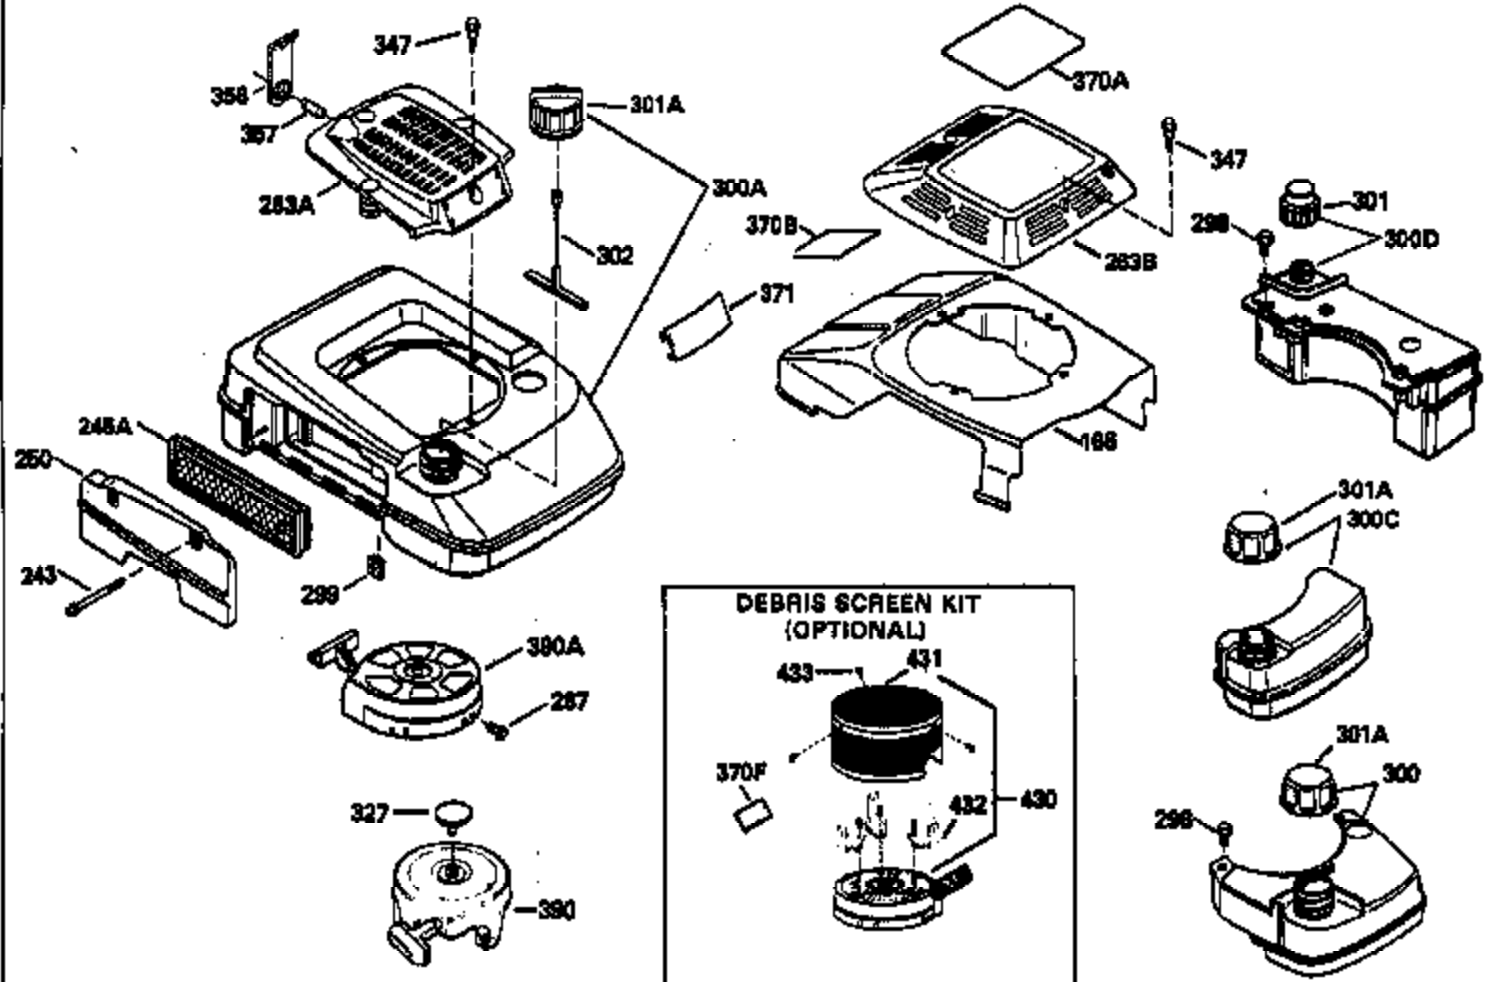

ILLUSTRATION SHOWS TYPICAL PARTS ONLY. ORDER BY PART NUMBER. PARTS NOT LISTED ARE SUPPLIED BY OEM.

Ref #	Part Number	Qty	Description
153	35623		Guide, Push rod
237	32971		Adapter, Air cleaner
238	650709		Screw, 10-32 x 7/16"
239	35815		* Gasket, Air cleaner
243	650899		Screw, 10-32 x 2-3/32"
245A	35500		Air Cleaner Filter
247	35505		Clamp, Air cleaner
275C	391027A		Muffler
287	650884		Screw, 8-32 x 1/2"
299	650900		Clip, "U" Type nut, 10-32
301A	35355		Cap, Fuel
347	650898		Screw, 10-32 x 27/32"
357	34985		Retainer, Starter rope
370F	34387		Decal, Instruction (optional)
430	730574		Optional Screen Kit (Incl.370F,431,43 2,433)
431	35596		Debris Screen (Optional)
432	35597		Debris Screen Bracket (Optional)
433	650910		Screw, 8-32 x 1/4" (Optional)