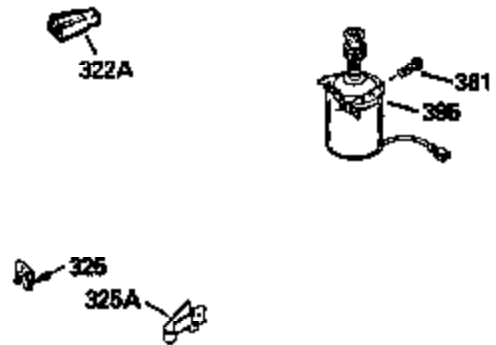

ILLUSTRATION SHOWS TYPICAL PARTS ONLY. ORDER BY PART NUMBER. PARTS NOT LISTED ARE SUPPLIED BY OEM.

Ref #	Part Number	Qty	Description
69	35261		* Gasket, Mounting flange
72	30572		Plug, Oil drain (Incl. 73)
73	28833		* Drain Plug Gasket (Do not use w/plastic plug)
75	27897		Seal, Oil
86	650488		Screw, 1/4-20 x 1-1/4"
103	650814		Screw, Torx T-15, 10-24 x 1"
153	35623		Guide, Push rod
264	650918		Screw, Torx T30, 1/4-20 x 1-7/32"
266	650917		Stud, Manifold
266A	29752		Nut & Lockwasher, 1/4-28
270	35720		Manifold Assy., Exhaust
275C	391027A		Muffler
277	650697A		Screw, 5/16-18 x 2-1/2"
314	650767		Screw, 8-36 x 5/8"
315	34990		Coil Assy., Alternator
322	35013		Connector, Body
325	29443		Clip, Fuel line
325A	35249		Clip, Wire
330	34978		Wire, Ground
330	34970		Wire, Ground
330	35020		Wire, Ground
361	650831		Screw, 1/4-20 x 15/32"
395	35709		Starter Motor (12 Volt) (Refer to Division 5, Section D, page 18 or Fiche 11, Grid G-11 for breakdown)