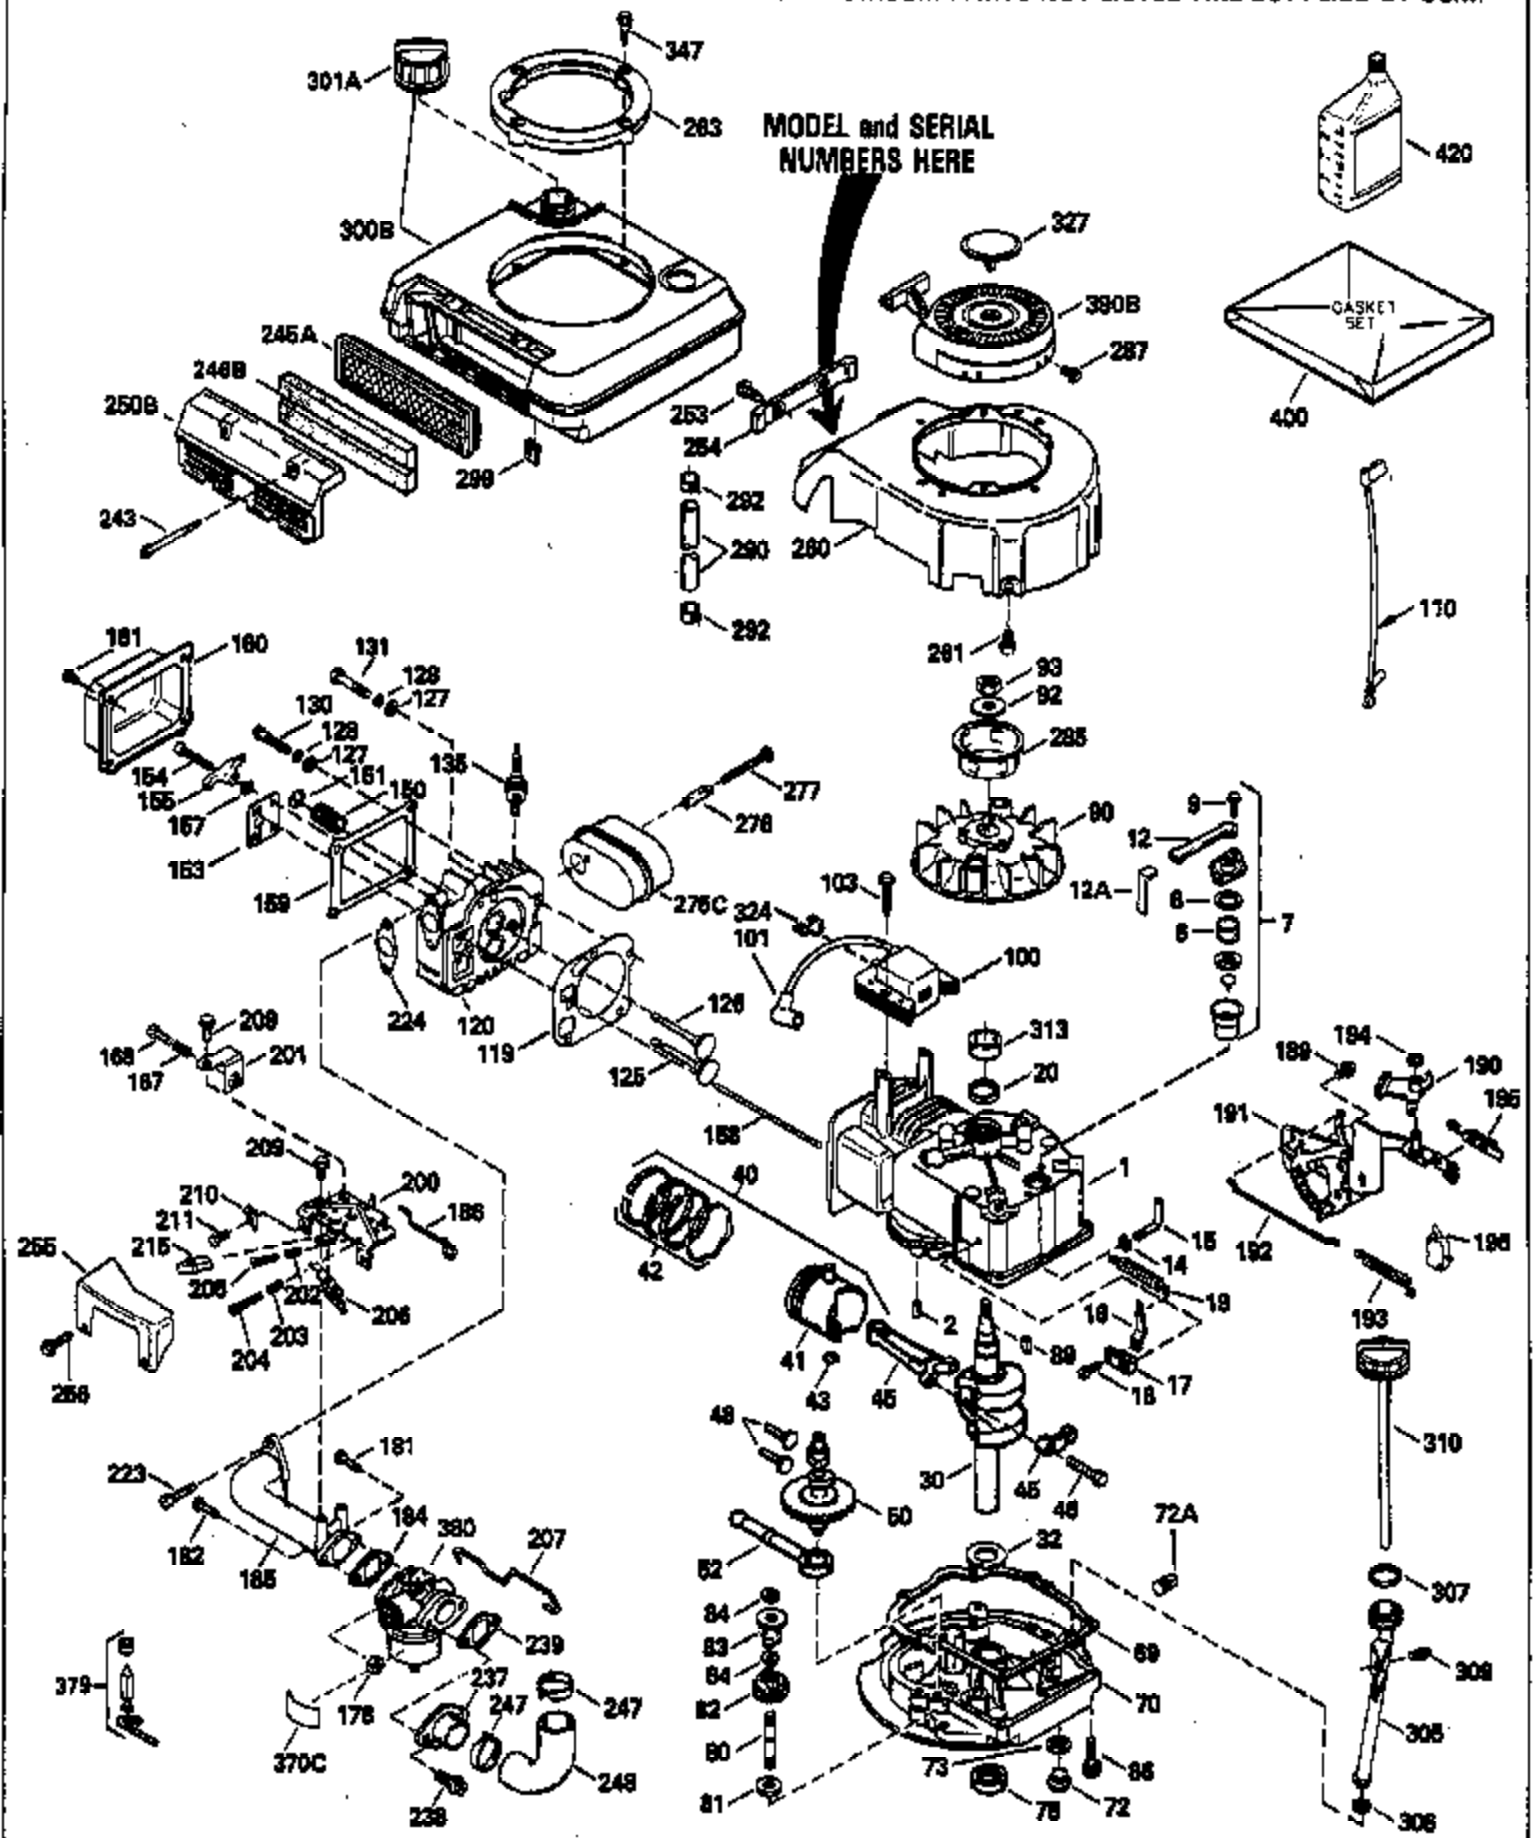

ILLUSTRATION SHOWS TYPICAL PARTS ONLY. ORDER BY PART NUMBER. PARTS NOT LISTED ARE SUPPLIED BY OEM.

Ref #	Part Number	Qty	Description
1	35805		Cylinder (Incl. 2 & 20) (2-5/8" Bore)
2	26727		Pin, Dowel
6	33734		Element, Breather
7	34214A		Breather Assy. (Incl.6, 8, 9, 12 & 12 A)
8	33735		* Gasket, Breather
9	30200		Screw, 10-24 x 9/16"
12	35496		Tube, Breather
14	28277		Washer, Flat
15	30589		Rod, Governor (Incl. 14)
16	31383A		Lever, Governor
17	31335		Clamp, Governor lever
18	650548		Screw, 8-32 x 5/16"
19	33578		Spring, Governor
20	32600		Seal, Oil
30	35845		Crankshaft
40	35544		Piston, Pin & Ring Set (Std.) (2-5/8" Bore)
40	35545		Piston, Pin & Ring Set (.010" OS)
40	35546		Piston, Pin & Ring Set (.020" OS)
41	35541		Piston & Pin Ass'y.(Std.)(Incl. 43)(2 -5/8")
41	35542		Piston & Pin Ass'y. (.010" OS) (Incl. 43)
41	35543		Piston & Pin Ass'y. (.020" OS) (Incl. 43)
42	35547		Ring Set, Piston (Std.)
42	35548		Ring Set, Piston (.010" OS)
42	35549		Ring Set, Piston (.020" OS)
43	20381		Ring, Piston pin retaining
45	32875		Rod Assy., Connecting (Incl. 46)
46	32610A		Bolt, Connecting rod
48	35616		Valve, Lifter
50	33553		Camshaft (MCR)
52	29914		Pump Assy., Oil
69	35261		* Gasket, Mounting flange
70	35717		Mounting Flange (Incl. 72, 75 & 80)
72	30572		Plug, Oil drain (Incl. 73)
73	28833		* Drain Plug Gasket (Do not use w/plastic plug)
75	27897		Seal, Oil
80	30574		Shaft, Governor
81	30590A		Washer, Flat
82	30591		Gear Assy., Governor (Incl. 81)
83	30588A		Spool, Governor
84	29193		Ring, Retaining
86	650488		Screw, 1/4-20 x 1-1/4"
89	611004		Key, Flywheel
90	611044		Flywheel
92	650815		Washer, Belleville
93	650816		Nut, Flywheel
100	34443A		Solid State Assy.
101	610118		Cover, Spark Plug
103	650814		Screw, Torx T-15, 10-24 x 1"
110	34961		Ground Wire
119	35806		* Gasket, Cylinder head
120	35630		Head Cylinder
125	35621		Exhaust Valve (Std.) (Incl. 151)
125	35622		Exhaust Valve (1/32" OS) (Incl. 151)
126	35619		Intake Valve (Std.) (Incl. 151)
126	35620		Intake Valve (1/32" OS) (Incl. 151)
127	650691		Washer, Flat
128	650690		Washer, Belleville
130	650912		Screw, 5/16-18 x 1-1/2"