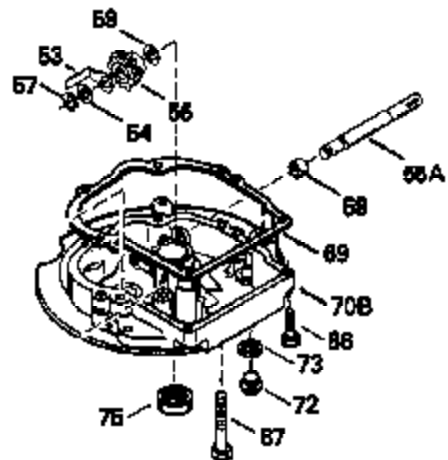

ILLUSTRATION SHOWS TYPICAL PARTS ONLY. ORDER BY PART NUMBER. PARTS NOT LISTED ARE SUPPLIED BY OEM.

Ref #	Part Number	Qty	Description
69	35261		* Gasket, Mounting flange
72	30572		Plug, Oil drain (Incl. 73)
73	28833		* Drain Plug Gasket (Do not use w/plastic plug)
75	27897		Seal, Oil
86	650488		Screw, 1/4-20 x 1-1/4"
103	650814		Screw, Torx T-15, 10-24 x 1"
153	35623		Guide, Push rod
264	650918		Screw, Torx T30, 1/4-20 x 1-7/32"
266	650917		Stud, Manifold
266A	29752		Nut & Lockwasher, 1/4-28
270	35720		Manifold Assy., Exhaust
275C	391027A		Muffler
277	650697A		Screw, 5/16-18 x 2-1/2"
314	650767		Screw, 8-36 x 5/8"
315	34990		Coil Assy., Alternator
322	35013		Connector, Body
325	29443		Clip, Fuel line
325A	35249		Clip, Wire
330	34978		Wire, Ground
330	34970		Wire, Ground
330	35020		Wire, Ground
361	650831		Screw, 1/4-20 x 15/32"
395	35709		Starter Motor (12 Volt) (Refer to Division 5, Section D, page 18 or Fiche 11, Grid G-11 for breakdown)