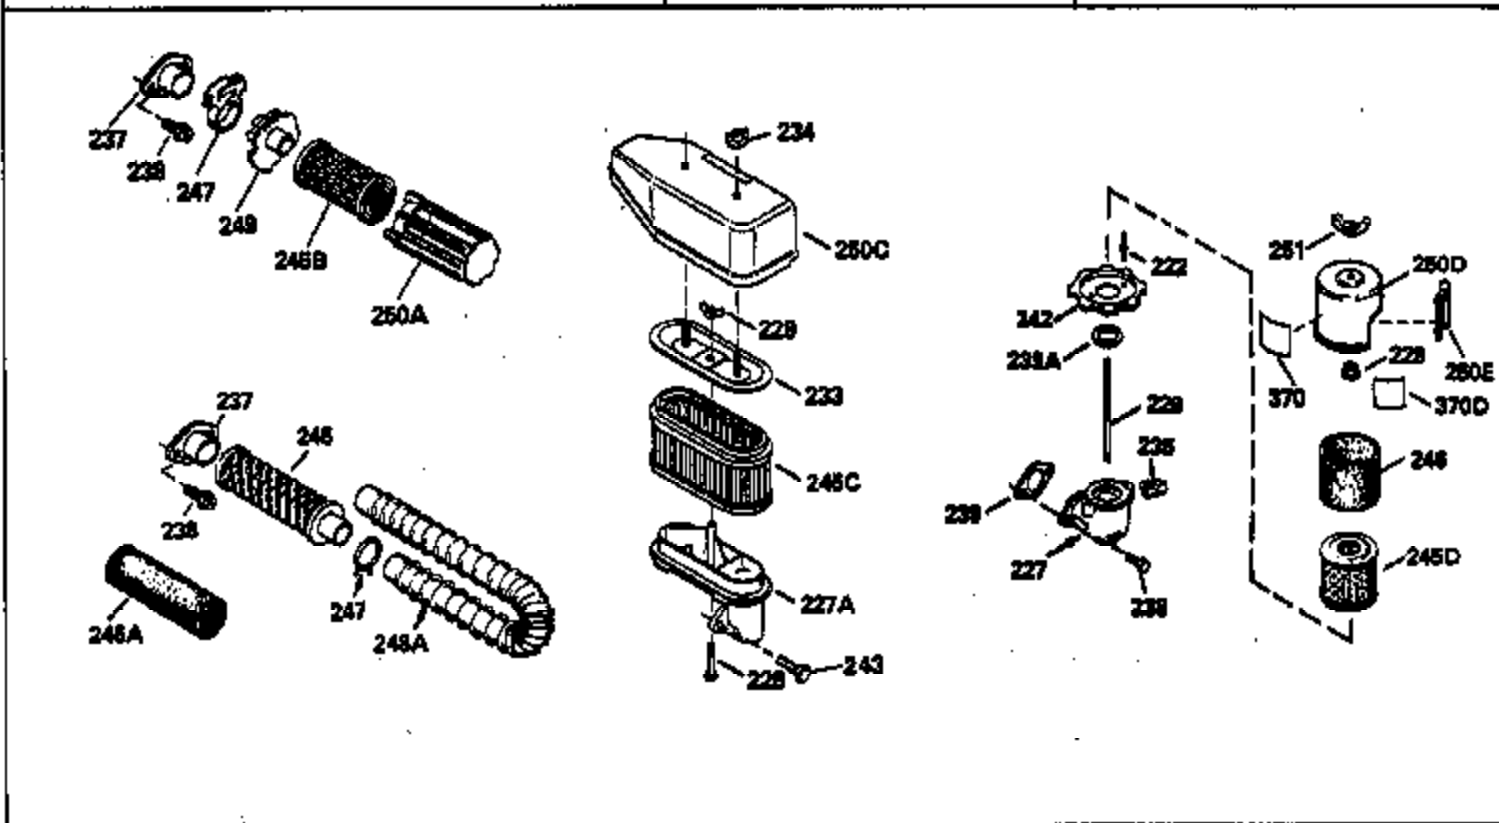

ILLUSTRATION SHOWS TYPICAL PARTS ONLY. ORDER BY PART NUMBER. PARTS NOT LISTED ARE SUPPLIED BY OEM.

Ref #	Part Number	Qty	Description
153	35623		Guide, Push rod
237	32971		Adapter, Air cleaner
238	650709		Screw, 10-32 x 7/16"
239	35815		* Gasket, Air cleaner
243	650899		Screw, 10-32 x 2-3/32"
245A	35500		Air Cleaner Filter
247	35505		Clamp, Air cleaner
287	650884		Screw, 8-32 x 1/2"
299	650900		Clip, "U" Type nut, 10-32
301A	35355		Cap, Fuel
327	35392		Plug, Starter
347	650898		Screw, 10-32 x 27/32"
370F	34387		Decal, Instruction (optional)
430	730574		Optional Screen Kit (Incl.370F,431,43 2,433)
431	35596		Debris Screen (Optional)
432	35597		Debris Screen Bracket (Optional)
433	650910		Screw, 8-32 x 1/4" (Optional)