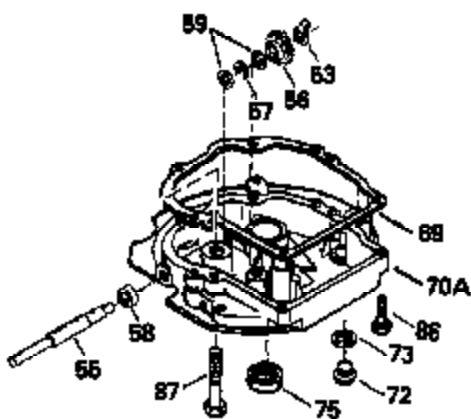

ILLUSTRATION SHOWS TYPICAL PARTS ONLY. ORDER BY PART NUMBER. PARTS NOT LISTED ARE SUPPLIED BY OEM.

Ref #	Part Number	Qty	Description
69	35261		* Gasket, Mounting flange
72	30572		Plug, Oil drain (Incl. 73)
73	28833		* Drain Plug Gasket (Do not use w/plastic plug)
75	27897		Seal, Oil
86	650488		Screw, 1/4-20 x 1-1/4"
103	650814		Screw, Torx T-15, 10-24 x 1"
153	35623		Guide, Push rod
264	650918		Screw, Torx T30, 1/4-20 x 1-7/32"
266	650917		Stud, Manifold
266A	29752		Nut & Lockwasher, 1/4-28
270	35720		Manifold Assy., Exhaust
274	35865		* Gasket, Exhaust Manifold
275B	35744		Muffler
277	650729		Screw, 5/16-18 x 3-3/16"
325	29443		Clip, Fuel line