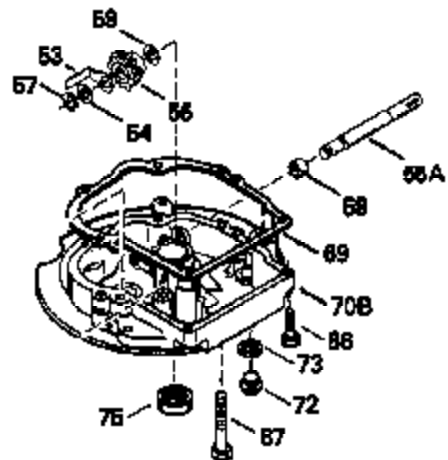

ILLUSTRATION SHOWS TYPICAL PARTS ONLY. ORDER BY PART NUMBER. PARTS NOT LISTED ARE SUPPLIED BY OEM.

Ref #	Part Number	Qty	Description
69	35261		* Gasket, Mounting flange
72	30572		Plug, Oil drain (Incl. 73)
73	28833		* Drain Plug Gasket (Do not use w/plastic plug)
75	27897		Seal, Oil
86	650488		Screw, 1/4-20 x 1-1/4"
103	650814		Screw, Torx T-15, 10-24 x 1"
153	35623		Guide, Push rod
264	650918		Screw, Torx T30, 1/4-20 x 1-7/32"
266	650917		Stud, Manifold
266A	29752		Nut & Lockwasher, 1/4-28
270	35720		Manifold Assy., Exhaust
274	35865		* Gasket, Exhaust Manifold
275B	35744		Muffler
277	650729		Screw, 5/16-18 x 3-3/16"
325	29443		Clip, Fuel line