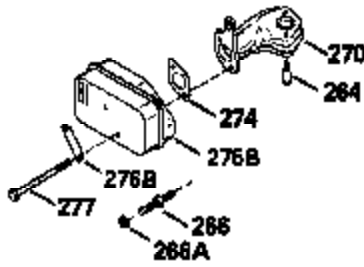

Ref #	Part Number	Qty	Description
153	35623		Guide, Push rod
237	32971		Adapter, Air cleaner
238	650709		Screw, 10-32 x 7/16"
239	35815		* Gasket, Air cleaner
243	650899		Screw, 10-32 x 2-3/32"
245A	35500		Air Cleaner Filter
247	35505		Clamp, Air cleaner
287	650884		Screw, 8-32 x 1/2"
299	650900		Clip, "U" Type nut, 10-32
301A	35355		Cap, Fuel
327	35392		Plug, Starter
347	650898		Screw, 10-32 x 27/32"
370F	34387		Decal, Instruction (optional)
430	730574		Optional Screen Kit (Incl.370F,431,43 2,433)
431	35596		Debris Screen (Optional)
432	35597		Debris Screen Bracket (Optional)
433	650910		Screw, 8-32 x 1/4" (Optional)

ILLUSTRATION SHOWS TYPICAL PARTS ONLY. ORDER BY PART NUMBER. PARTS NOT LISTED ARE SUPPLIED BY OEM.