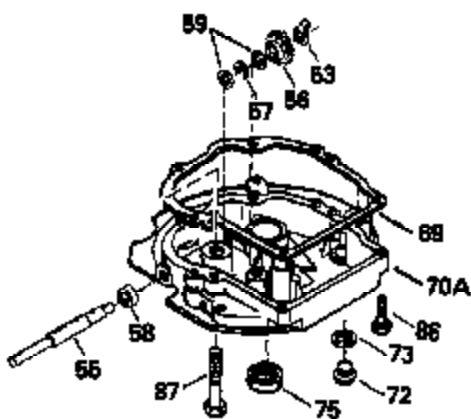

Ref #	Part Number	Qty	Description
153	35623		Guide, Push rod
237	32971		Adapter, Air cleaner
238	650709		Screw, 10-32 x 7/16"
239	35815		* Gasket, Air cleaner
243	650899		Screw, 10-32 x 2-3/32"
245A	35500		Air Cleaner Filter
247	35505		Clamp, Air cleaner
287	650884		Screw, 8-32 x 1/2"
299	650900		Clip, "U" Type nut, 10-32
301A	35355		Cap, Fuel
327	35392		Plug, Starter
347	650898		Screw, 10-32 x 27/32"
370F	34387		Decal, Instruction (optional)
430	730574		Optional Screen Kit (Incl.370F,431,43 2,433)
431	35596		Debris Screen (Optional)
432	35597		Debris Screen Bracket (Optional)
433	650910		Screw, 8-32 x 1/4" (Optional)

ILLUSTRATION SHOWS TYPICAL PARTS ONLY. ORDER BY PART NUMBER. PARTS NOT LISTED ARE SUPPLIED BY OEM.