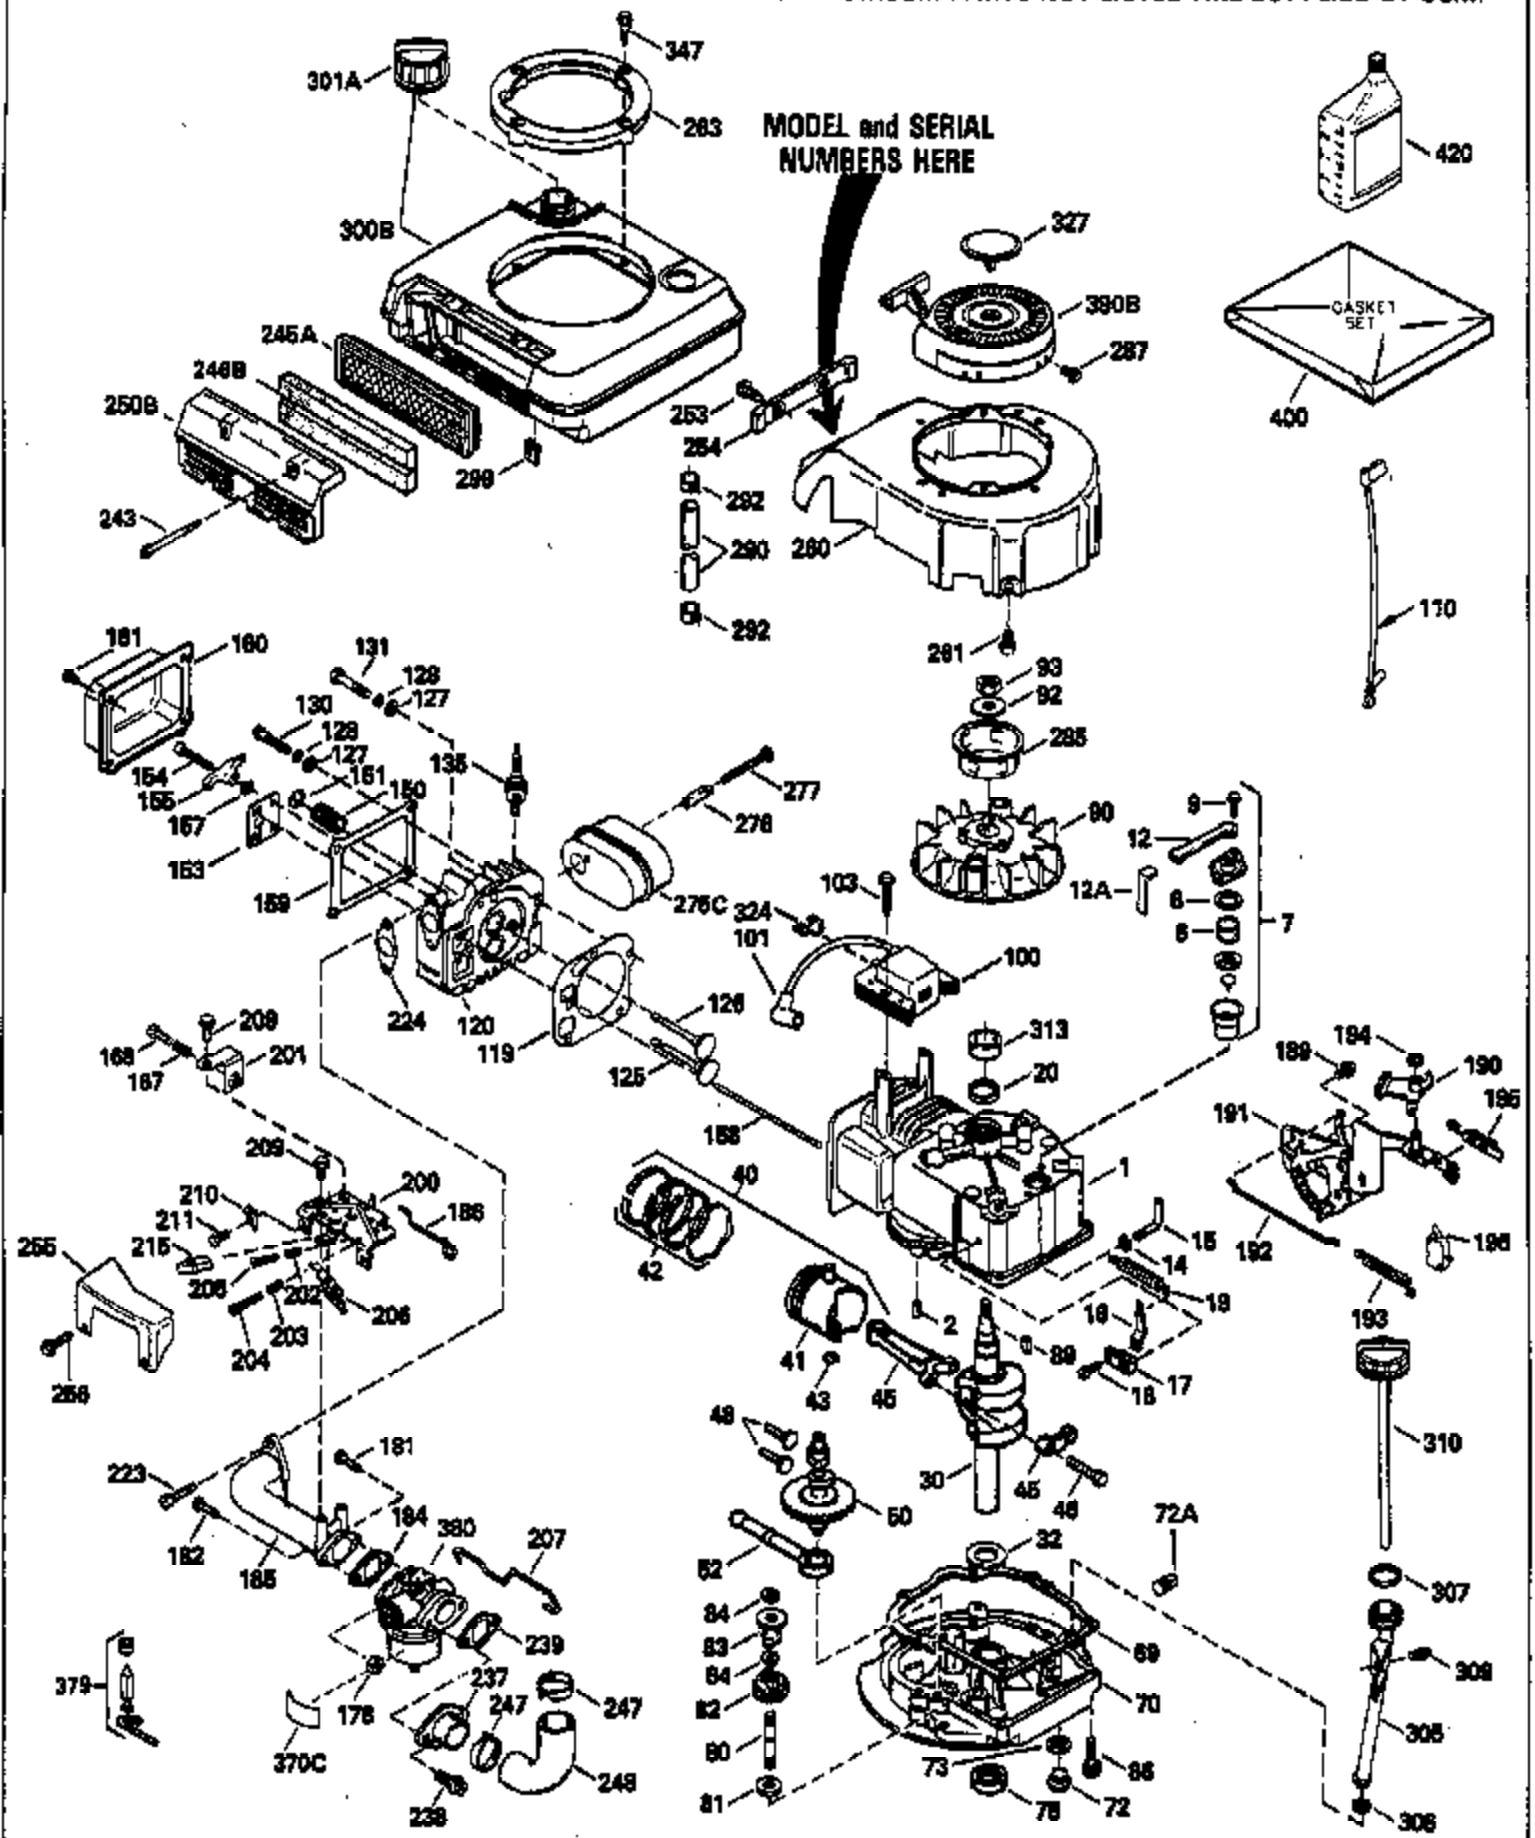

ILLUSTRATION SHOWS TYPICAL PARTS ONLY. ORDER BY PART NUMBER. PARTS NOT LISTED ARE SUPPLIED BY OEM.

MODEL and SERIAL
NUMBERS HERE

Ref #	Part Number	Qty	Description
1	35805		Cylinder (Incl. 2 & 20) (2-5/8" Bore)
2	26727		Pin, Dowel
6	33734		Element, Breather
7	34214A		Breather Assy. (Incl.6, 8, 9, 12 & 12 A)
8	33735		* Gasket, Breather
9	30200		Screw, 10-24 x 9/16"
12	35496		Tube, Breather
14	28277		Washer, Flat
15	31513		Rod, Governor
16	31383A		Lever, Governor
17	31335		Clamp, Governor lever
18	650548		Screw, 8-32 x 5/16"
19	33578		Spring, Governor
20	32600		Seal, Oil
30	35886		Crankshaft
40	35544		Piston, Pin & Ring Set (Std.) (2-5/8" Bore)
40	35545		Piston, Pin & Ring Set (.010" OS)
40	35546		Piston, Pin & Ring Set (.020" OS)
41	35541		Piston & Pin Ass'y.(Std.)(Incl. 43)(2 -5/8")
41	35542		Piston & Pin Ass'y. (.010" OS) (Incl. 43)
41	35543		Piston & Pin Ass'y. (.020" OS) (Incl. 43)
42	35547		Ring Set, Piston (Std.)
42	35548		Ring Set, Piston (.010" OS)
42	35549		Ring Set, Piston (.020" OS)
43	20381		Ring, Piston pin retaining
45	32875		Rod Assy., Connecting (Incl. 46)
46	32610A		Bolt, Connecting rod
48	35616		Valve, Lifter
50	33533		Camshaft
52	29914		Pump Assy., Oil
69	35261		* Gasket, Mounting flange
72	30572		Plug, Oil drain (Incl. 73)
73	28833		* Drain Plug Gasket (Do not use w/plastic plug)
75	26208		Seal, Oil
80	30574		Shaft, Governor
81	30590A		Washer, Flat
82	30591		Gear Assy., Governor (Incl. 81)
83	30588A		Spool, Governor
84	29193		Ring, Retaining
86	650488		Screw, 1/4-20 x 1-1/4"
89	611004		Key, Flywheel
90	611112		Flywheel
92	650815		Washer, Belleville
93	650816		Nut, Flywheel
100	34443A		Solid State Assy.
101	610118		Cover, Spark Plug
103	650814		Screw, Torx T-15, 10-24 x 1"
110	34961		Ground Wire
119	35806		* Gasket, Cylinder head
120	35630		Head Cylinder
125	35621		Exhaust Valve (Std.) (Incl. 151)
125	35622		Exhaust Valve (1/32" OS) (Incl. 151)
126	35619		Intake Valve (Std.) (Incl. 151)
126	35620		Intake Valve (1/32" OS) (Incl. 151)
127	650691		Washer, Flat
128	650690		Washer, Belleville
130	650912		Screw, 5/16-18 x 1-1/2"
135	34645		Resistor Spark Plug (RN-4C)