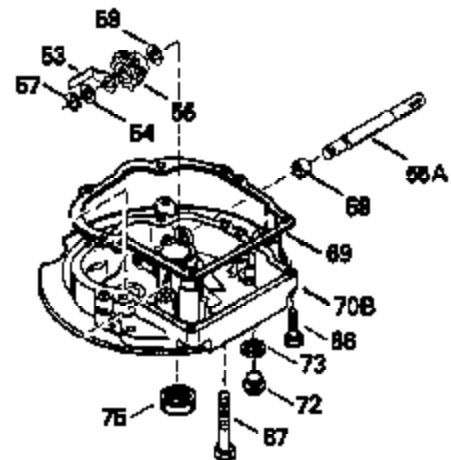

Ref #	Part Number	Qty	Description
153	35623		Guide, Push rod
237	32971		Adapter, Air cleaner
238	650709		Screw, 10-32 x 7/16"
239	35815		* Gasket, Air cleaner
243	650899		Screw, 10-32 x 2-3/32"
245A	35500		Air Cleaner Filter
247	35505		Clamp, Air cleaner
287	650884		Screw, 8-32 x 1/2"
299	650900		Clip, "U" Type nut, 10-32
301A	35355		Cap, Fuel
327	35392		Plug, Starter
347	650898		Screw, 10-32 x 27/32"
370F	34387		Decal, Instruction (optional)
430	730574		Optional Screen Kit (Incl.370F,431,43 2,433)
431	35596		Debris Screen (Optional)
432	35597		Debris Screen Bracket (Optional)
433	650910		Screw, 8-32 x 1/4" (Optional)

ILLUSTRATION SHOWS TYPICAL PARTS ONLY. ORDER BY PART NUMBER. PARTS NOT LISTED ARE SUPPLIED BY OEM.